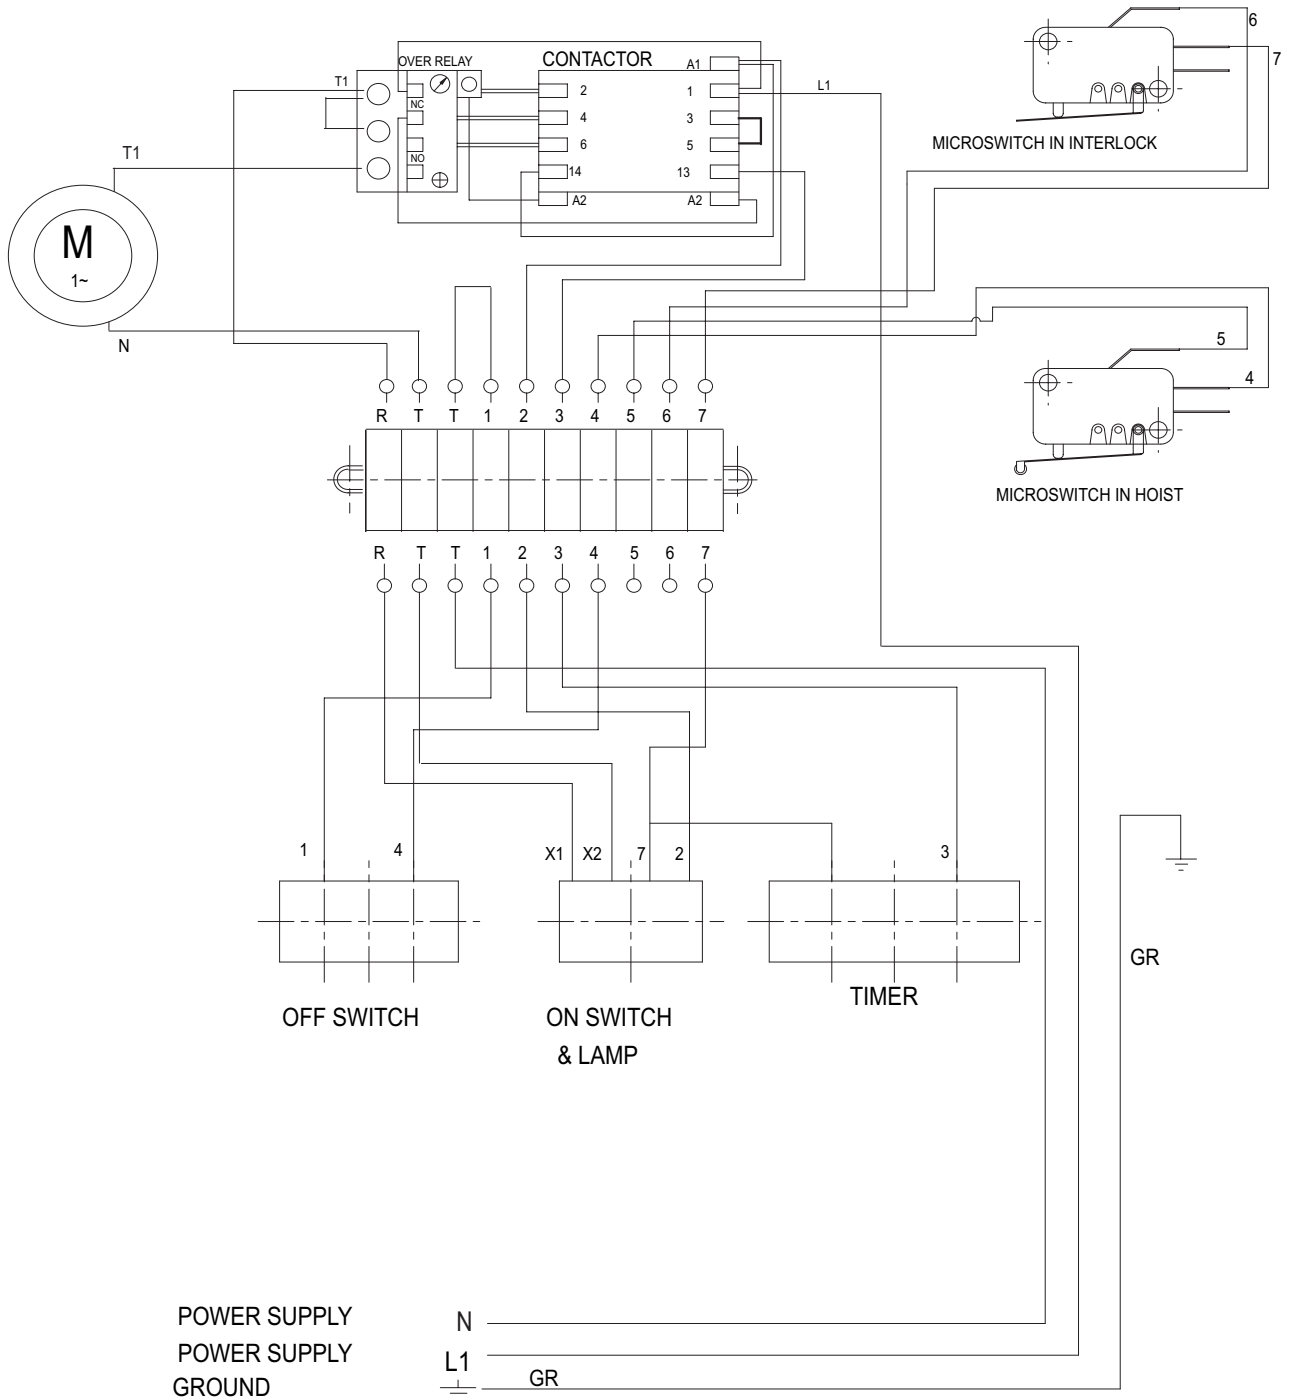

Electrical Diagram-SP30 PLANETARY MIXER 115V Single Phase

ITEM	DESCRIPTION	QTY
S1	EMERGENCY STOP BUTTON	1
S2	START BUTTON	1
S3	MICROSWITCH (BOWL LIFT)	1
S4	MICROSWITCH (INTERLOCK GUARD)	1
K1	CONTACTOR	1
K2	TIMER	1
M1	MOTOR, 1HP SINGLE PHASE 115V	1

Electrical Diagram-SP30 PLANETARY MIXER 220V Single Phase

ITEM	DESCRIPTION	QTY
S1	EMERGENCY STOP BUTTON	1
S2	START BUTTON	1
S3	MICROSWITCH (BOWL LIFT)	1
S4	MICROSWITCH (INTERLOCK GUARD)	1
K1	CONTACTOR	1
K2	TIMER	1
M1	MOTOR, 1.5HP SINGLE PHASE 220V	1

SP30 115V

SINGLE PHASE TYPE

SP30P 220V SINGLE PHASE TYPE