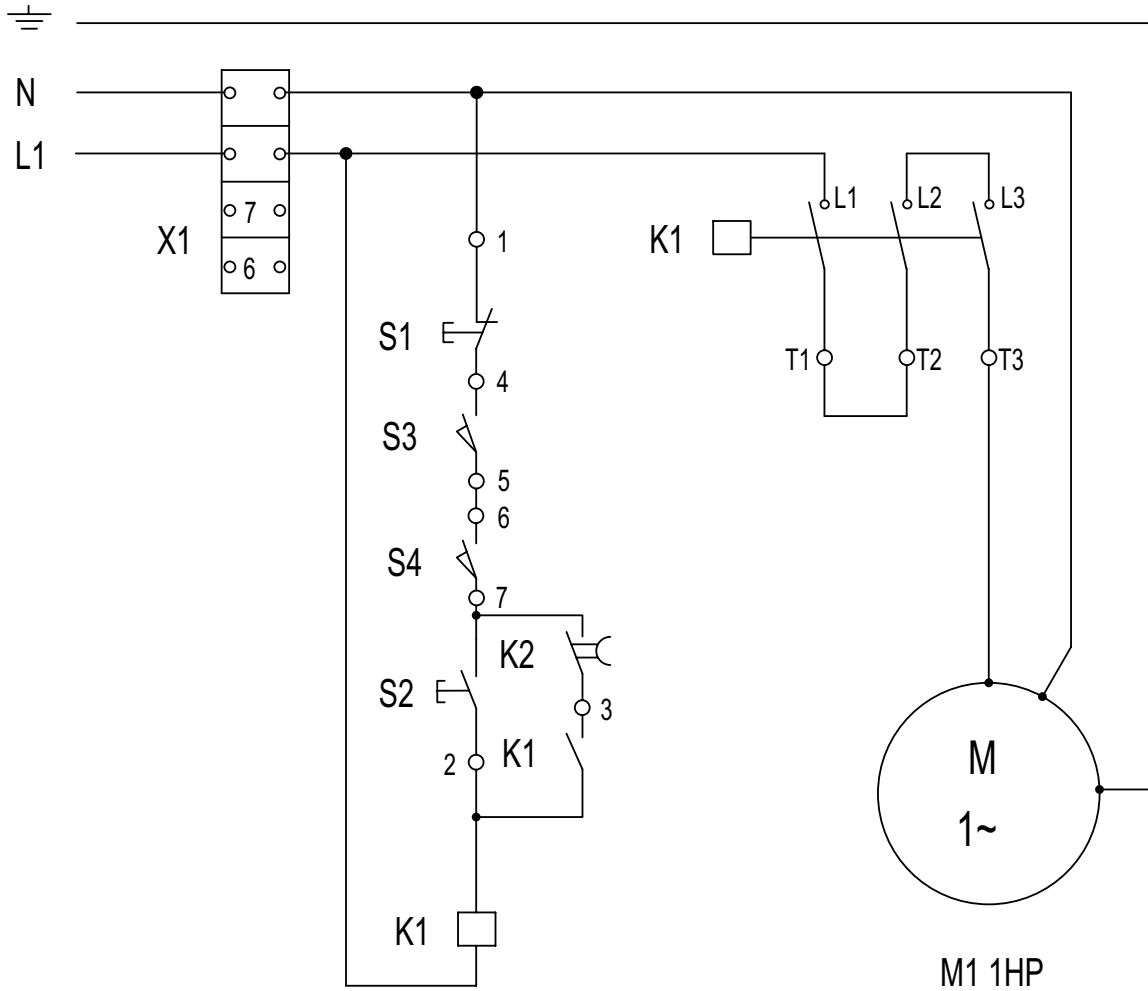

Electrical Diagram-SP30 PLANETARY MIXER 115V Single Phase

ITEM	DESCRIPTION	QTY
S1	EMERGENCY STOP BUTTON	1
S2	START BUTTON	1
S3	MICROSWITCH (BOWL LIFT)	1
S4	MICROSWITCH (INTERLOCK GUARD)	1
K1	CONTACTOR	1
K2	TIMER	1
M1	MOTOR, 1HP SINGLE PHASE 115V	1

Electrical Diagram-SP30 PLANETARY MIXER 220V Single Phase

ITEM	DESCRIPTION	QTY
S1	EMERGENCY STOP BUTTON	1
S2	START BUTTON	1
S3	MICROSWITCH (BOWL LIFT)	1
S4	MICROSWITCH (INTERLOCK GUARD)	1
K1	CONTACTOR	1
K2	TIMER	1
M1	MOTOR, 1.5HP SINGLE PHASE 220V	1

SP30 115V

SINGLE PHASE TYPE

SP30P 220V SINGLE PHASE TYPE