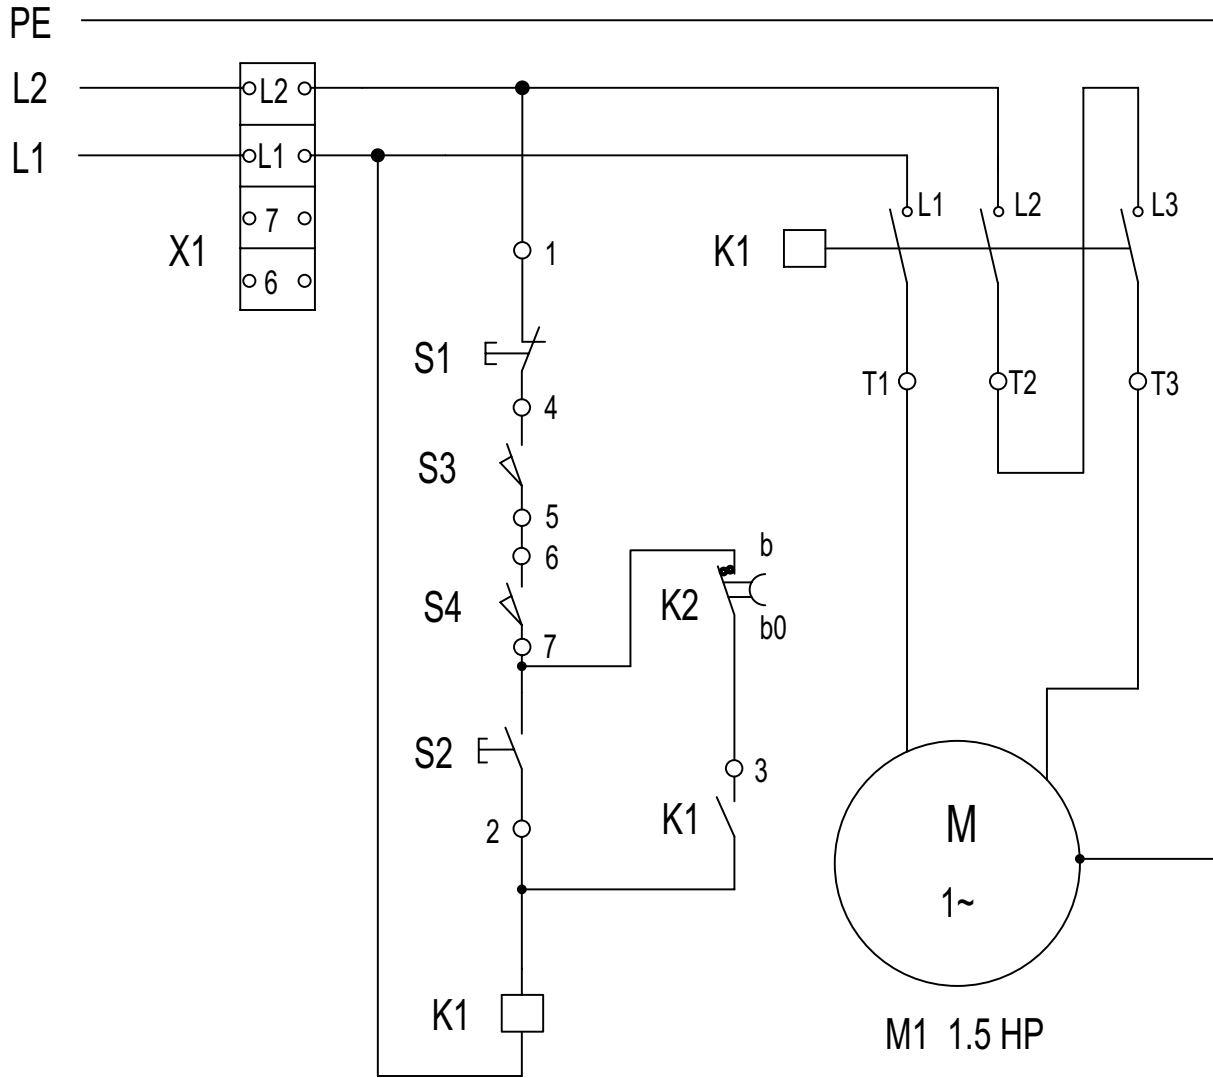

Electrical Diagram-SP30 PLANETARY MIXER 115V Single Phase

ITEM	DESCRIPTION	QTY
S1	EMERGENCY STOP BUTTON	1
S2	START BUTTON	1
S3	MICROSWITCH (BOWL LIFT)	1
S4	MICROSWITCH (INTERLOCK GUARD)	1
K1	CONTACTOR	1
K2	TIMER	1
M1	MOTOR, 1HP SINGLE PHASE 115V	1

Electrical Diagram-SP30 PLANETARY MIXER 220V Single Phase

ITEM	DESCRIPTION	QTY
S1	EMERGENCY STOP BUTTON	1
S2	START BUTTON	1
S3	MICROSWITCH (BOWL LIFT)	1
S4	MICROSWITCH (INTERLOCK GUARD)	1
K1	CONTACTOR	1
K2	TIMER	1
M1	MOTOR, 1.5HP SINGLE PHASE 220V	1

SP30 115V

SINGLE PHASE TYPE

SP30P 220V SINGLE PHASE TYPE