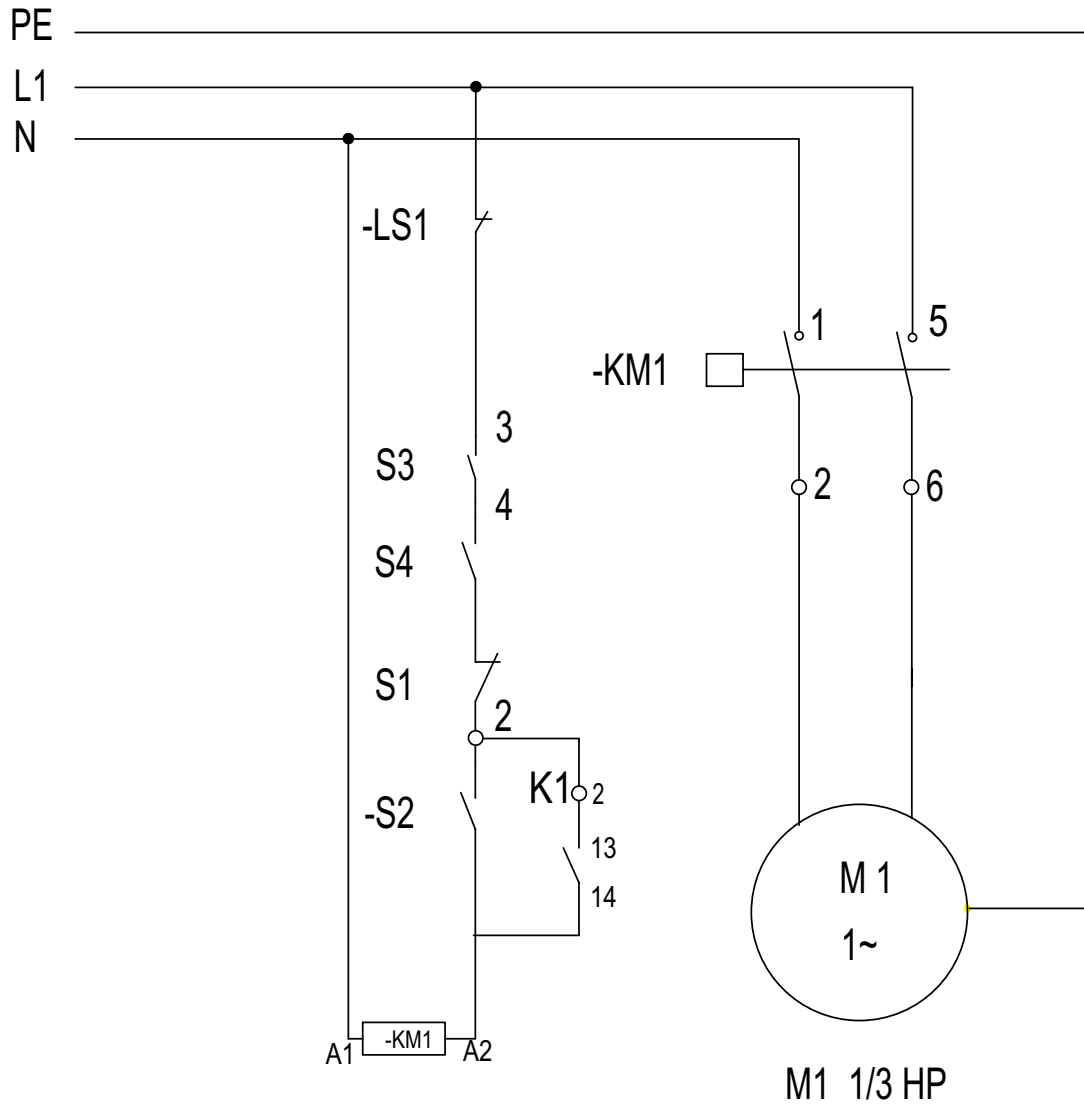

Electrical Diagram-SP10 PLANETARY MIXER 120V Single Phase

ITEM	DESCRIPTION	QTY
S1	EMERGENCY STOP BUTTON	1
S2	START BUTTON	1
S3	MICROSWITCH (INTERLOCK GUARD)	1
S4	MICROSWITCH (BOWL LIFT)	1
KM1	CONTACTOR COIL, 120V 60Hz	1
M1	MOTOR, 1/3 HP SINGLE PHASE 120V	1
LS1	CIRCUIT BREAKER	1
K1	TIMER	1

SP10

120V