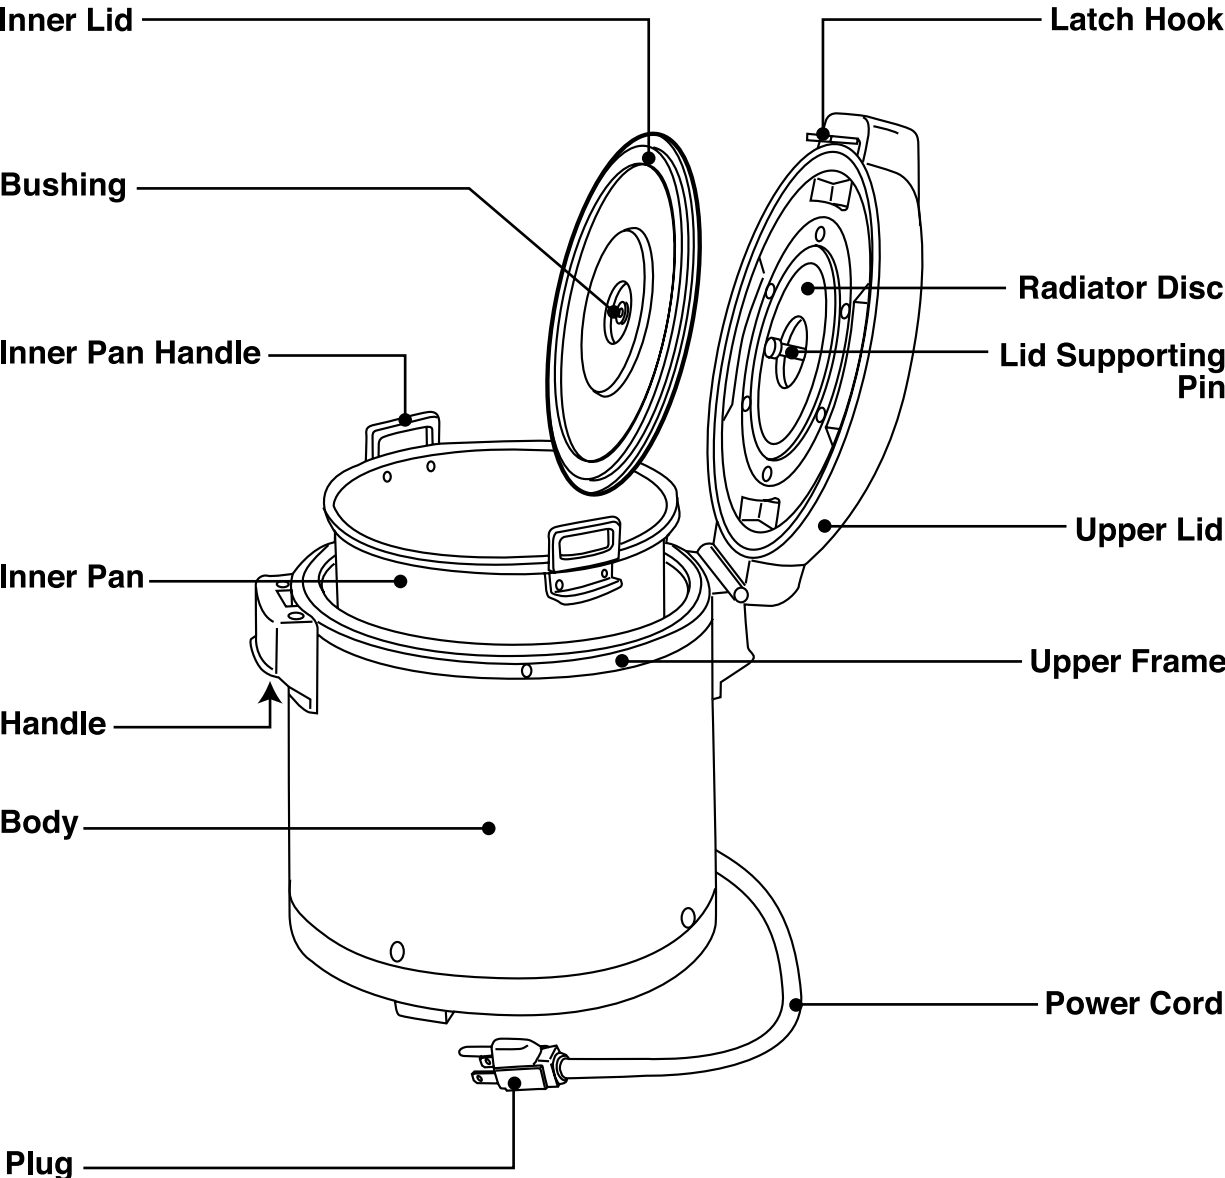

MAJOR PARTS NAMES

Accessories

Spatula

Orange Lamp "ON" while operated
