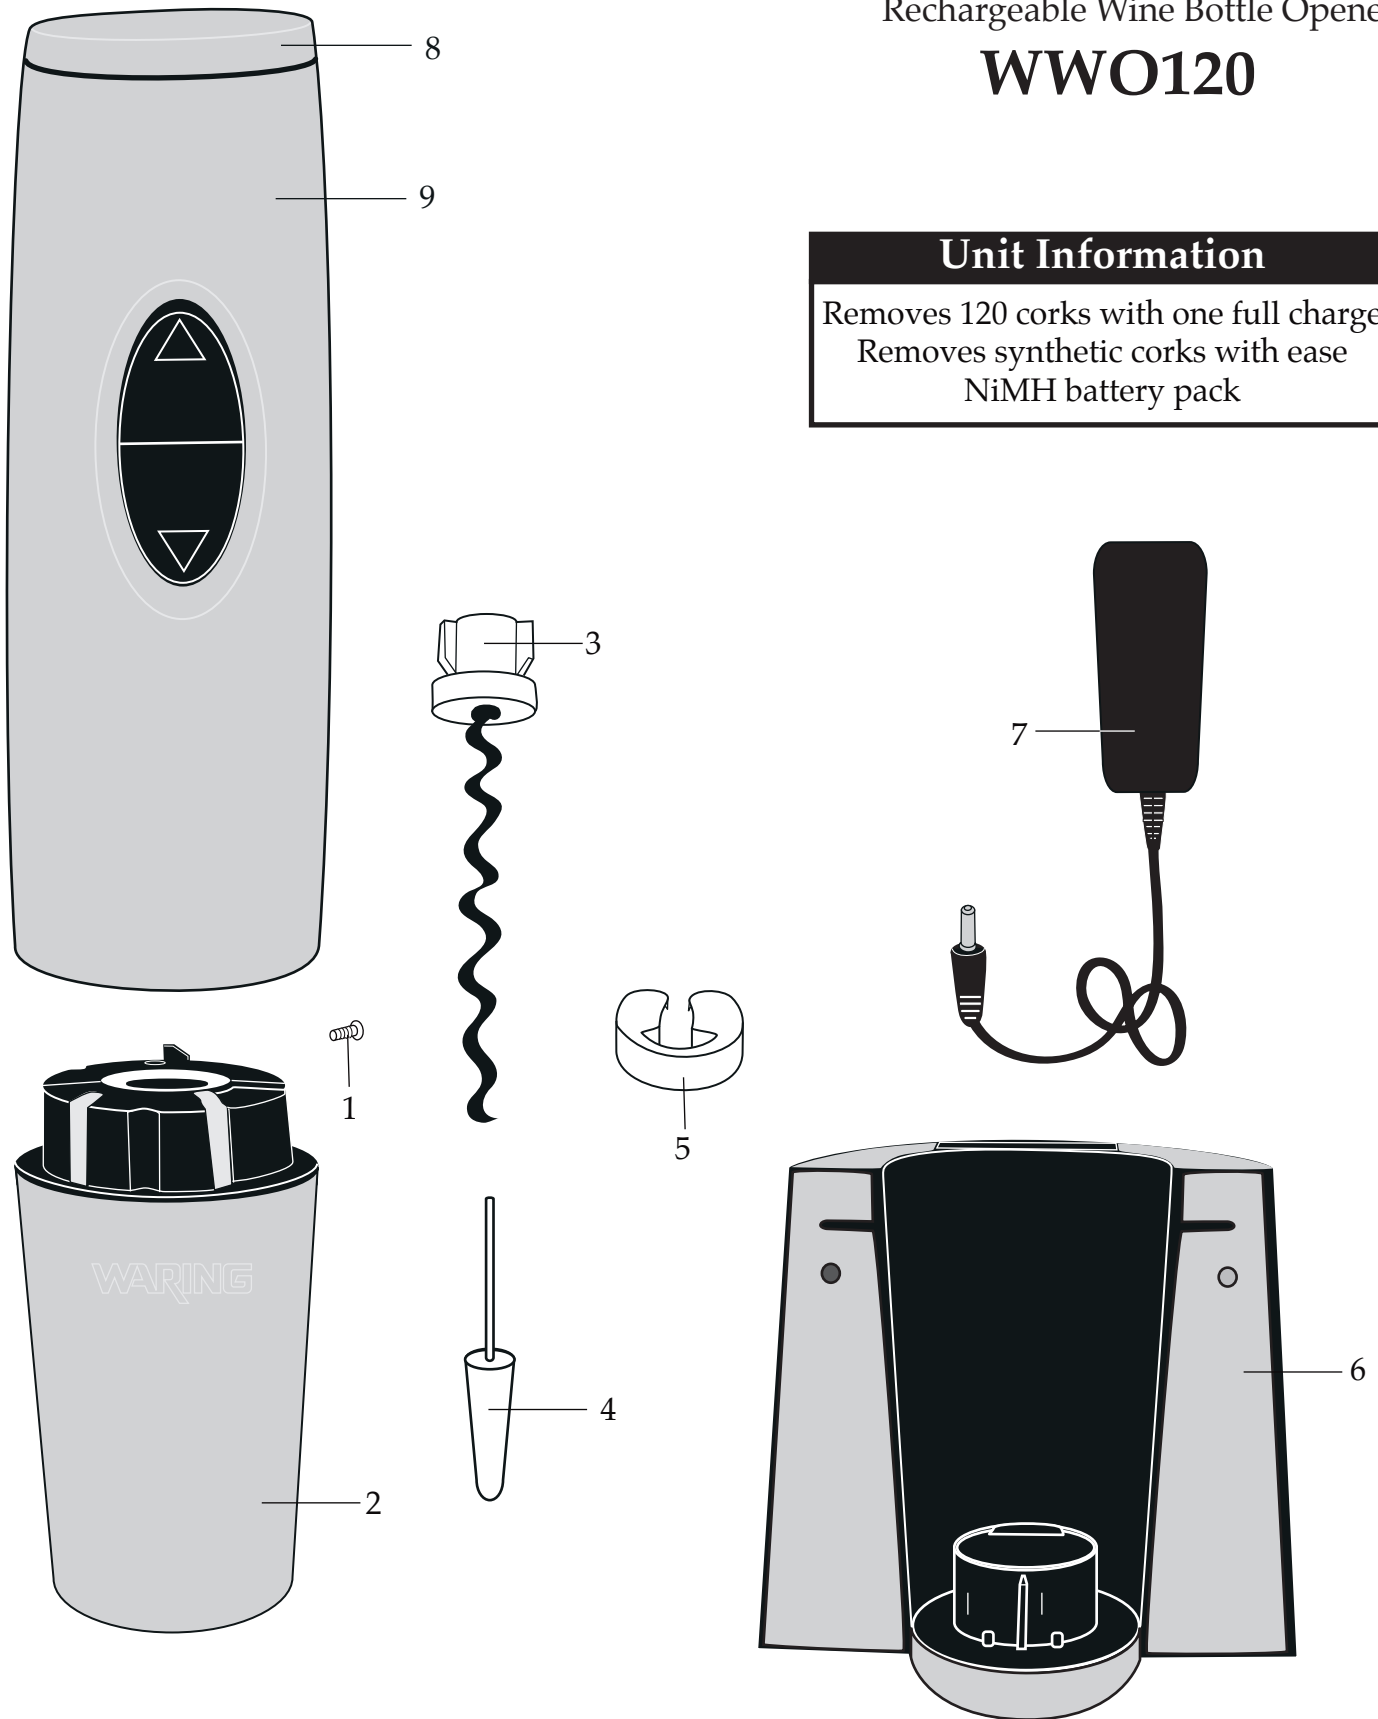

### Unit Information

Removes 120 corks with one full charge  
Removes synthetic corks with ease  
NiMH battery pack

Illustration #	Part #	Description
1	031992	Screw
2	031993	Lower Housing Assembly
3	031994	Auger
4	031999	Auger Aligning Tool
5	031995	Foil Cutter
6	031996	Charging Base
7	031997	Adapter
8	033114	Cap
9	033113	Upper Housing