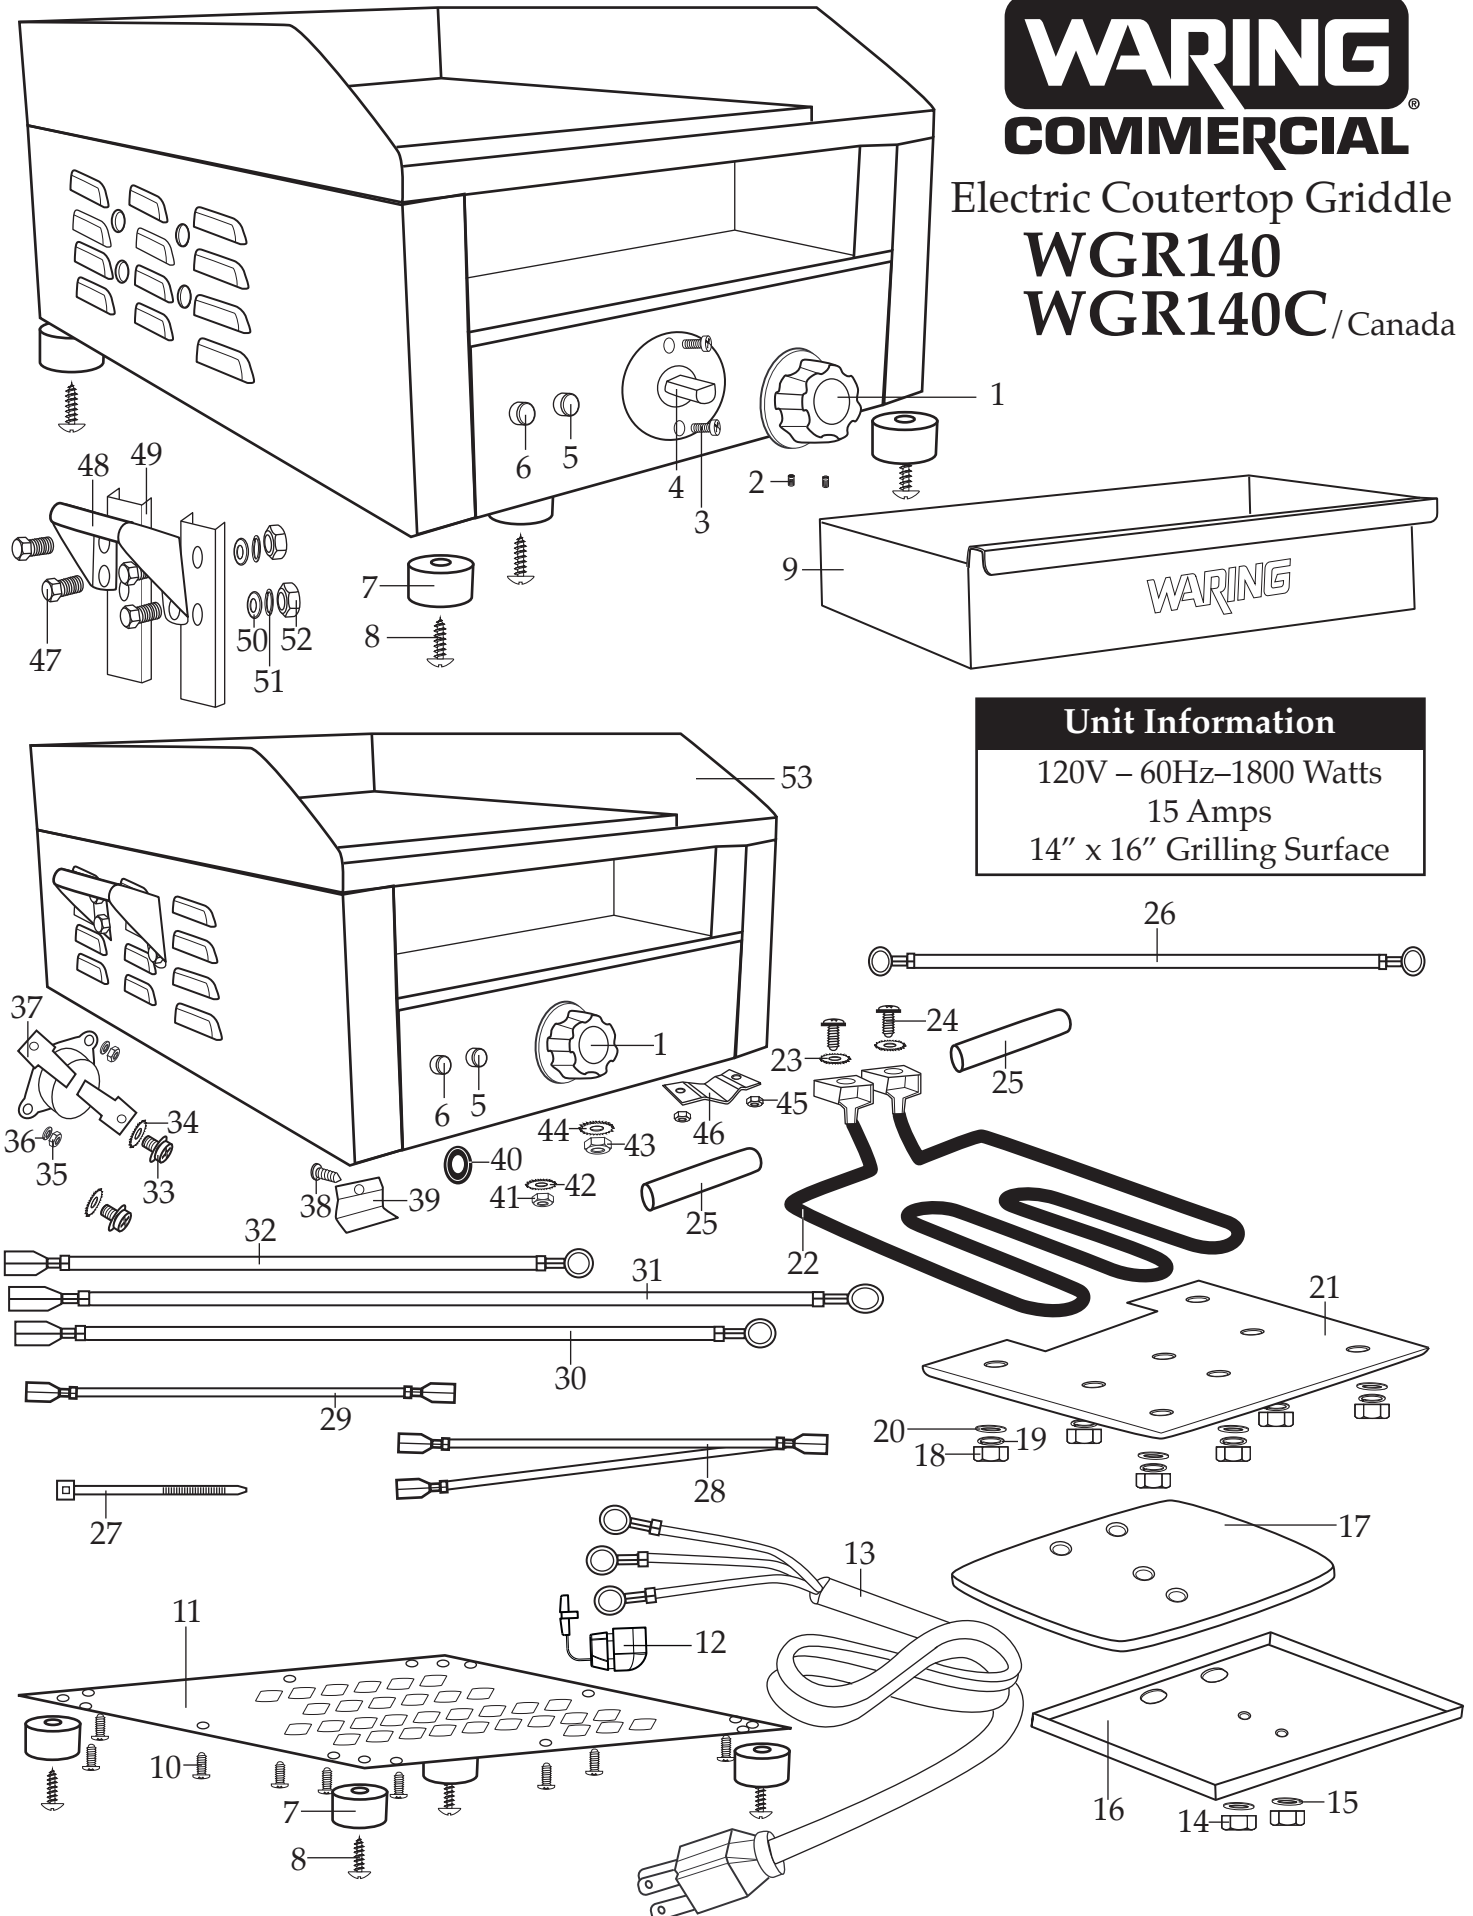

## Electric Countertop Griddle WGR140 WGR140C/Canada

Unit Information	
120V – 60Hz–1800 Watts	
15 Amps	
14" x 16" Grilling Surface	

## Catalog/Model

WGR140  
WGR140C

<b>Illustration #</b>	<b>Part #</b>	<b>Description</b>
1	028626	Control Knob
2	028627	Set Screw (2 required)
3	029943	Thermostat Screw (2 required)
4	030013	Thermostat
5	030515	Green Ready Light
6	029941	Red Power Light
7	028622	Foot (4 required)
8	028623	Foot Screw (4 required)
9	030516	Tray
10	030006	Screw (12 required)
11	030517	Bottom Plate
12	030518	Strain Relief
13	030519 035037	Cord Set (WFG140 5-15 plug) Cord Set (WGR140C 5-20 plug)
14	030522	Nut (2 required)
15	029963	Washer (2 required)
16	030520	Insulation Plate
17	030521	Insulation
18	030522	Nut (8 required)
19	029963	Spring Washer (8 required)
20	029964	Washer (8 required)
21	030523	Element Plate
22	030524	Element
23	029959	Lock Washer (2 required)
24	029958	Screw (2 required)
25	030525	Rubber Sleeve (2 required)
26	030526	Black Lead (element to ceramic seal)
27	013731	Wire Tie (5 required)