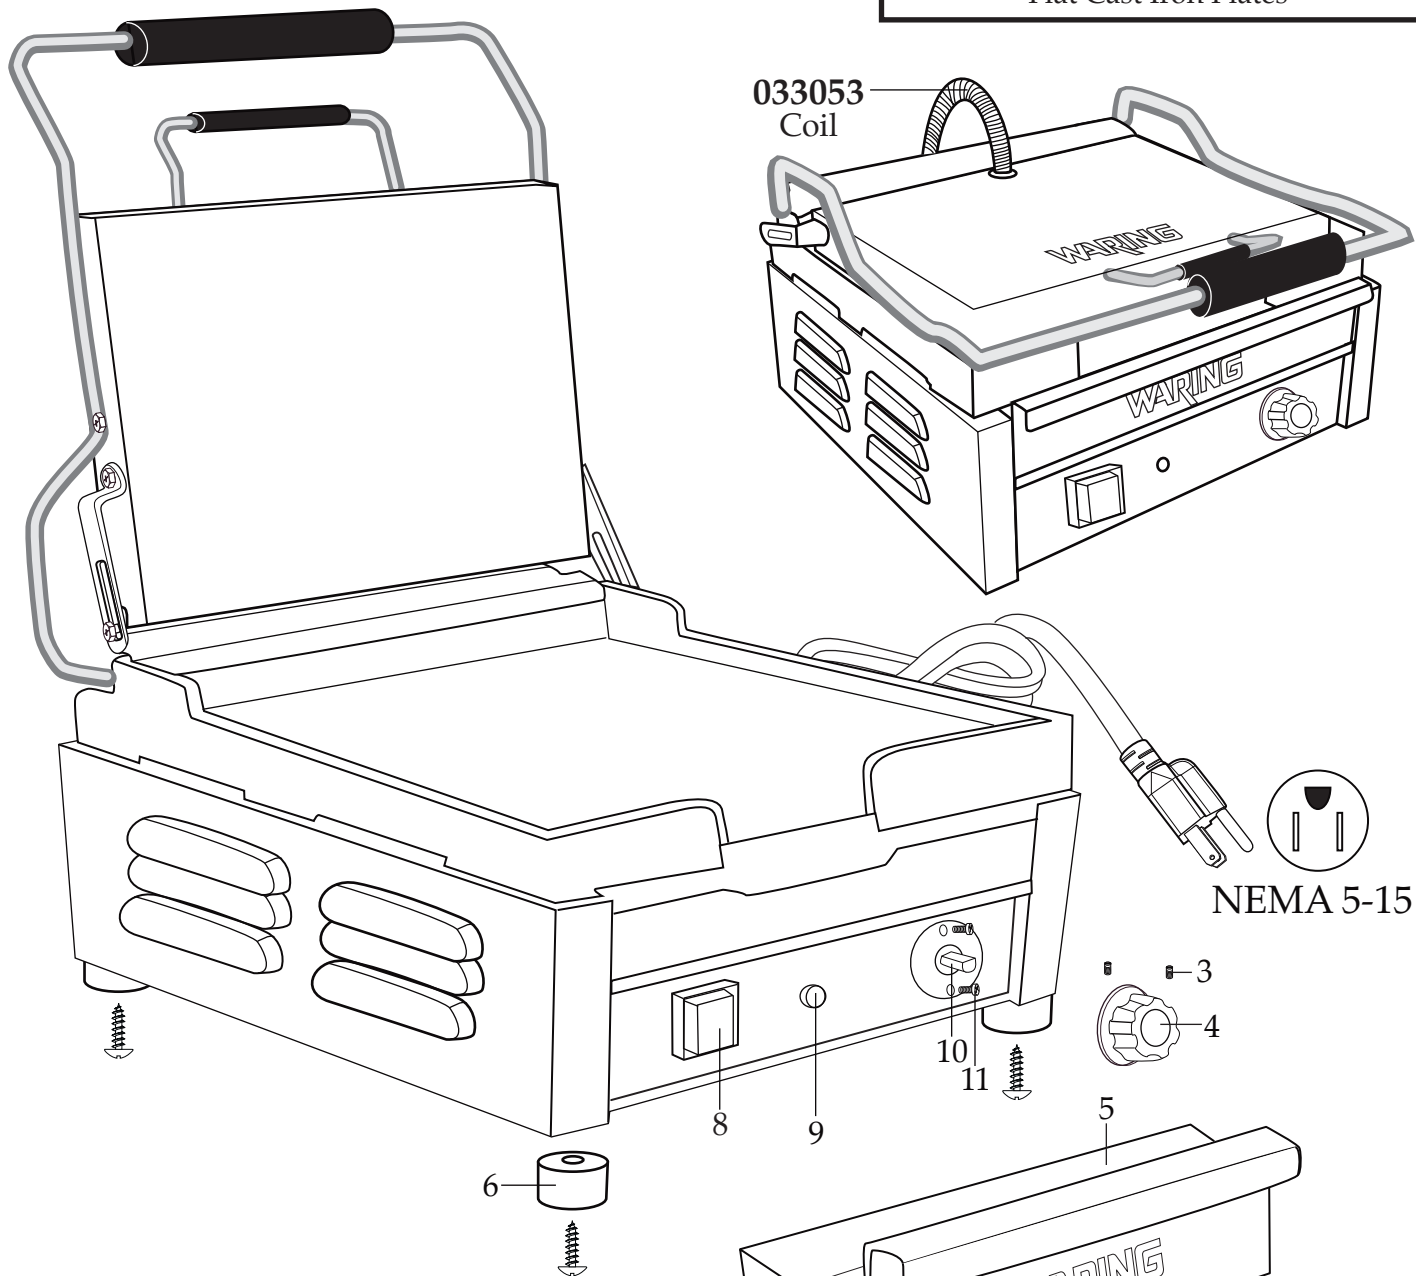

WARING COMMERCIAL®

Tostato Supremo® Flat Toasting Grill WFG275

Unit Information

1800 Watts - 120 volt
Grill takes about 10 minutes to warm up.
14" x 14" Cooking Surface
Flat Cast Iron Plates

032000
Cleaning Brush

029824
5/32" Short Arm Hex Key

033053
Coil

NEMA 5-15

033973
WFG275 Base Unit Assembly

WARING COMMERCIAL

Base Unit Components

Catalog/Model

WFG275

Illustration #	Part #	Description
1	028625	Pivot Bracket Screw Set (1 large & 1 small 2 sets required)
2	028624	Pivot Bracket (2 required)
3	028627	Set Screw (2 required)
4	028626	Control Knob
5	033195	Drip Tray
6	028622	Foot (4 required)
7	028623	Foot Screw (4 required)
8	029477	On-Off Switch
9	029941	Indicator Light
10	029942	Thermostat
11	029943	Screw (2 required)
12	033974	Cover
13	029946	Washer (4 required)
14	029947	Screw (4 required)
15	029950	Hex Head Bolt
16	029951	Washer
17	029953	Top Insulation Plate
18	029949	Top Insulation
19	029955	Top Element Plate
20	029962	Hex Head Bolt (4 required)
21	029963	Spring Washer (4 required)
22	029964	Washer (4 required)
23	029956	Fiber Sleeve (2 required)
24	029957	Plastic Sleeve (2 required)
25	029958	Screw (2 required)
26	029959	Washer (2 required)
27	033979	Top Element
28	033975	Top Flat Grill Plate
29	036549 030054	Screw (2 required <i>on units after 10/18/2017</i>) Screw
30	036550 030055	Tension Bolts (2 required <i>on units after 10/18/2017</i>) Tension Screw