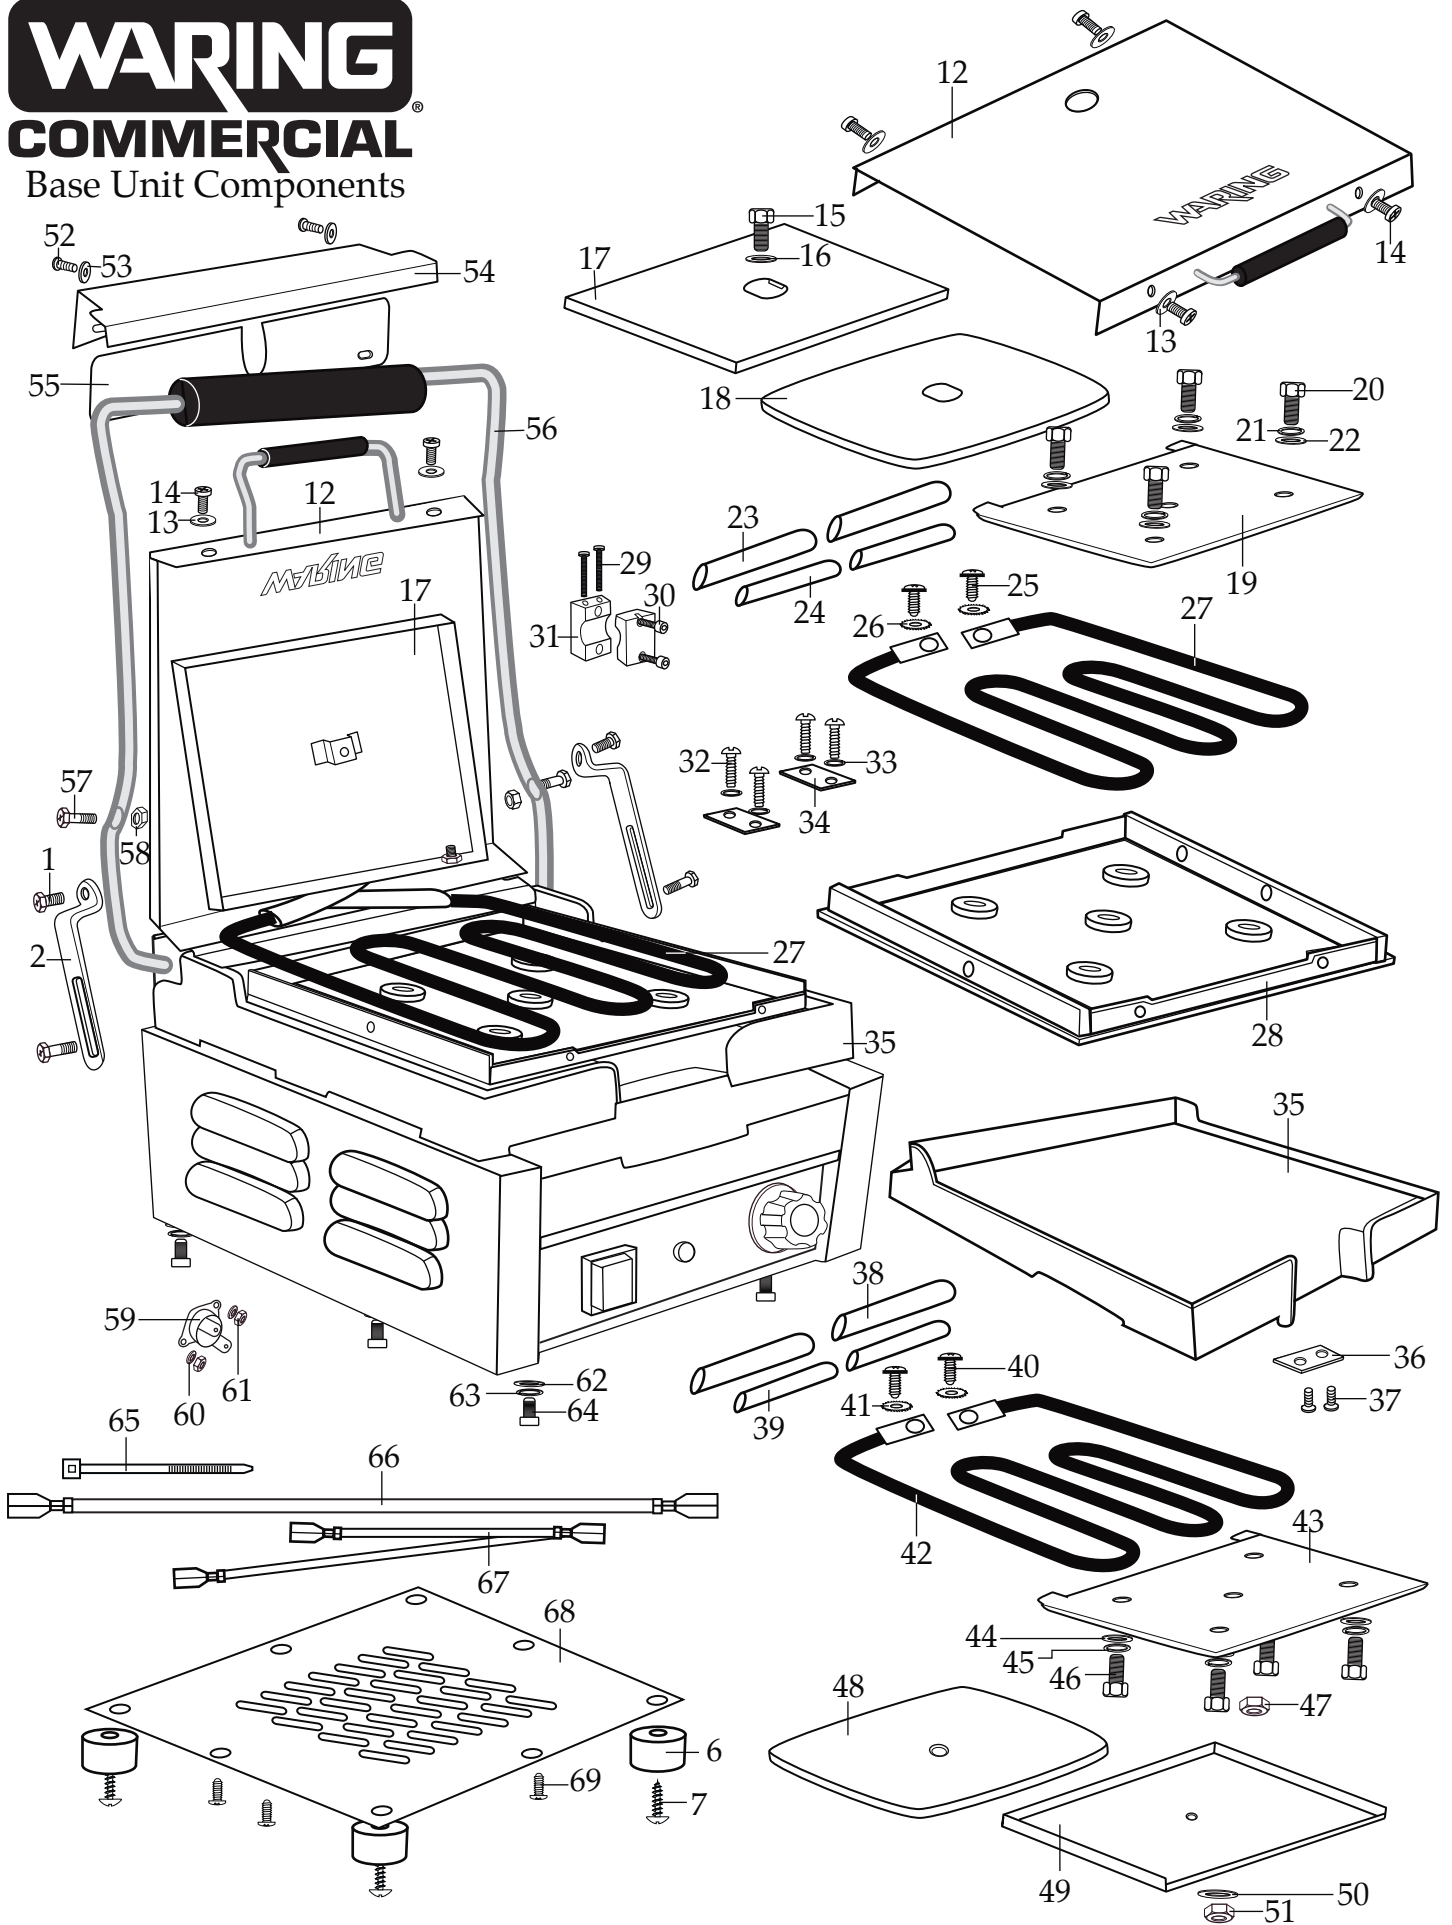

WARING COMMERCIAL

Base Unit Components