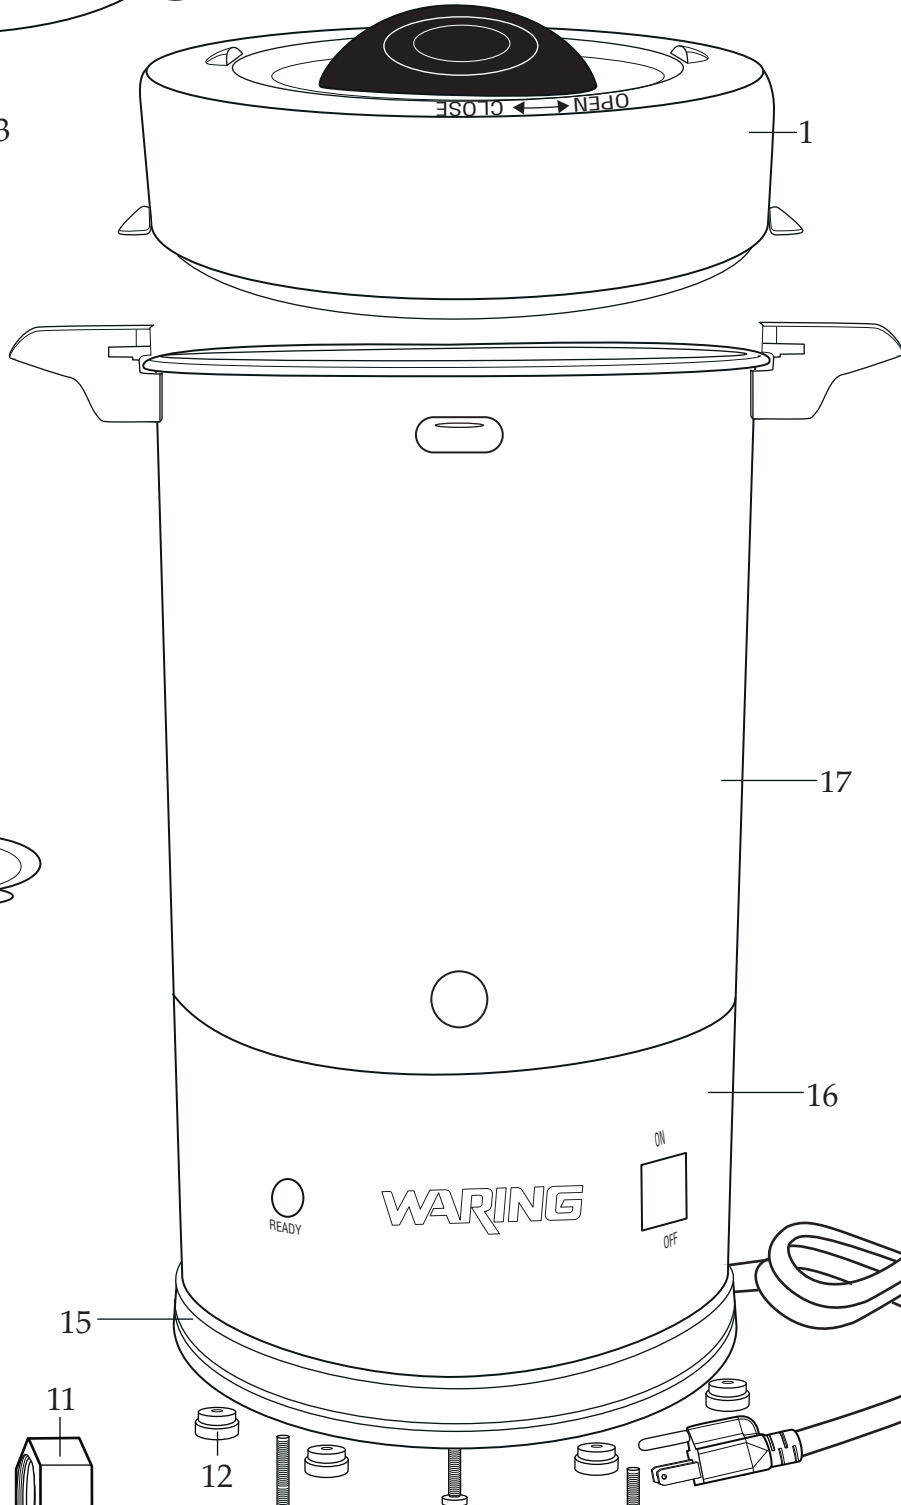

## Unit Information

120 volts - 1500 watts

Dual heater system for brewing  
and keep warm at optimal  
temperatures

Boil dry protection with auto reset

**WARING**  
**COMMERCIAL**  
110 Cup Coffee Urn  
**WCU110**

### Internal Components

<b>Illustration#</b>	<b>Part#</b>	<b>Description</b>
1	036429	Cover
2	036430	Coffee Basket
3	036431	Percolator Tube
4	036413	Water Gauge Cover
5	036432	Water Gauge Tube
6	036422	Water Gauge Tube Collar
7	036415	Glass Tube Seal (2 required)
8	036433	Glass Tube
9	036417	Spigot
10	036418	Spigot Seal
11	036419	Spigot Nut
12	036420	Feet (4 required)
13	036635	Screw (3 required)
14	036638	Cord
15	036636	Tank Base
16	036637	Tank Skirt
17	036659	Tank (comes with coffee heater, handles and sight glass bracket)