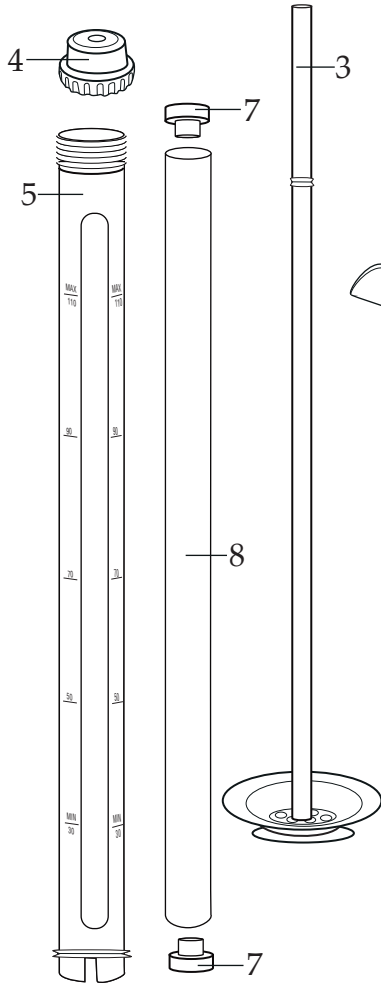

## Unit Information

120 volts - 1500 watts

Dual heater system for brewing  
and keep warm at optimal  
temperatures

Boil dry protection with auto reset

**WARING**  
**COMMERCIAL**  
110 Cup Coffee Urn  
**WCU110**

### Internal Components

<b>Illustration#</b>	<b>Part#</b>	<b>Description</b>
1	036429	Cover
2	036430	Coffee Basket
3	036431	Percolator Tube
4	036413	Water Gauge Cover
5	036432	Water Gauge Tube
6	036422	Water Gauge Tube Collar
7	036415	Glass Tube Seal (2 required)
8	036433	Glass Tube
9	036417	Spigot
10	036418	Spigot Seal
11	036419	Spigot Nut
12	036420	Feet (4 required)
13	036635	Screw (3 required)
14	036638	Cord
15	036636	Tank Base
16	036637	Tank Skirt
17	036659	Tank (comes with coffee heater, handles and sight glass bracket)