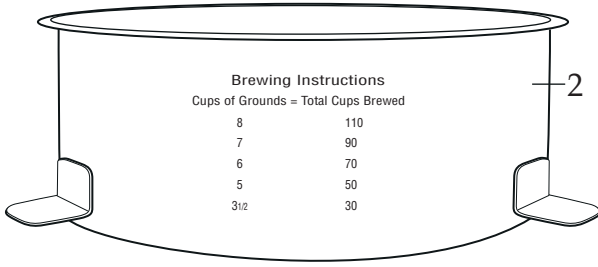

## Unit Information

120 volts - 1500 watts

Dual heater system for brewing  
and keep warm at optimal  
temperatures

Boil dry protection with auto reset

**WARING**  
**COMMERCIAL**  
110 Cup Coffee Urn  
**WCU110**