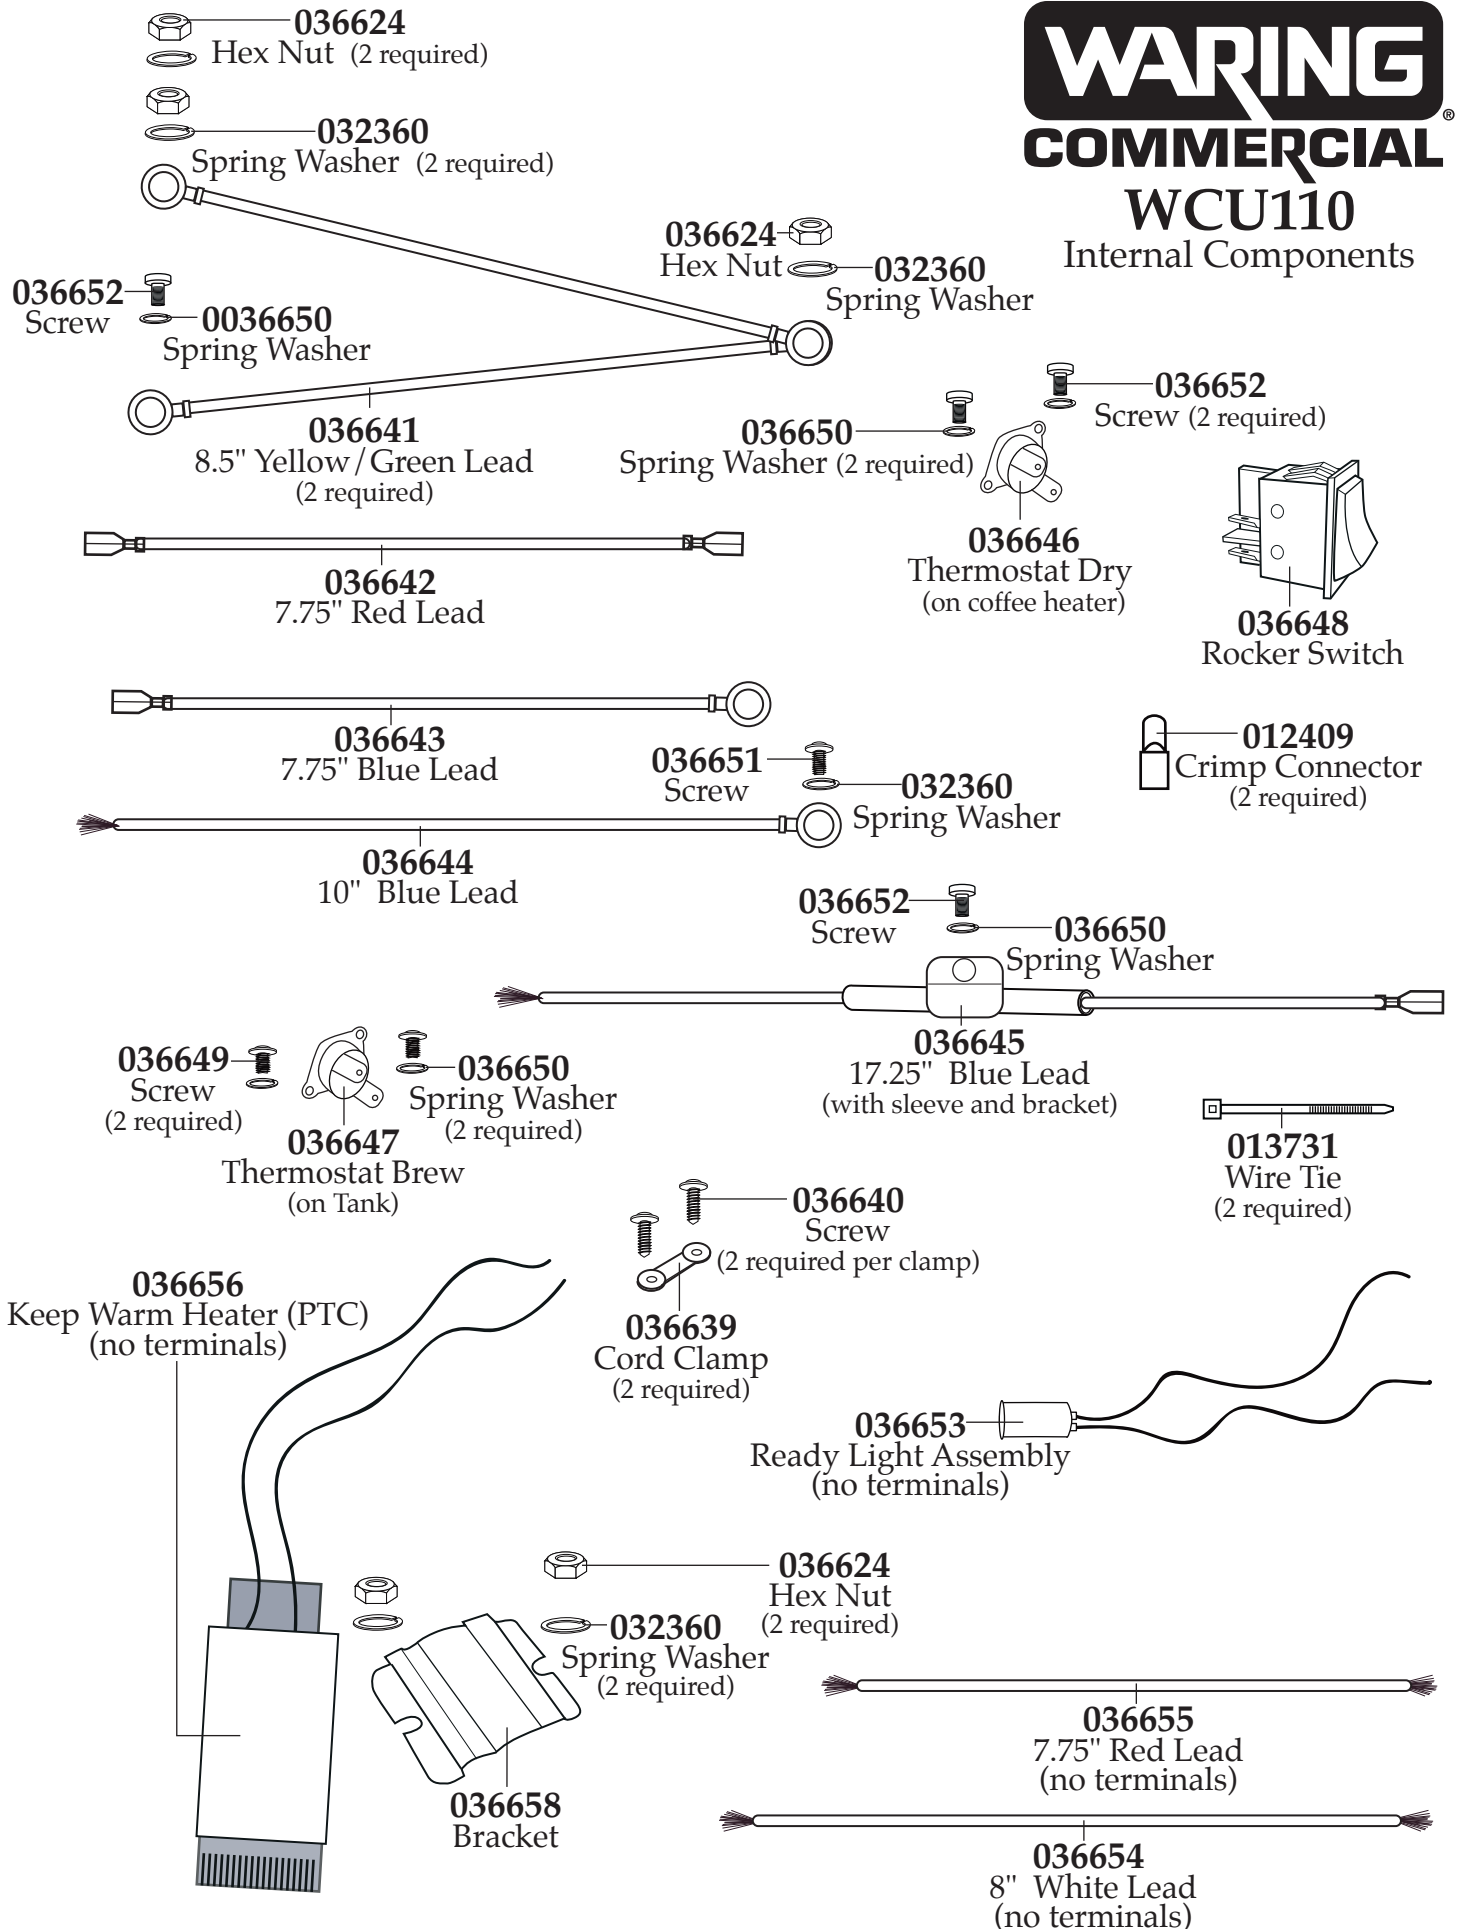

## Unit Information

120 volts - 1500 watts

Dual heater system for brewing  
and keep warm at optimal  
temperatures

Boil dry protection with auto reset

**WARING**  
**COMMERCIAL**  
110 Cup Coffee Urn  
**WCU110**

036434  
WCU110 Unit

### Internal Components

<b>Illustration#</b>	<b>Part#</b>	<b>Description</b>
1	036429	Cover
2	036430	Coffee Basket
3	036431	Percolator Tube
4	036413	Water Gauge Cover
5	036432	Water Gauge Tube
6	036422	Water Gauge Tube Collar
7	036415	Glass Tube Seal (2 required)
8	036433	Glass Tube
9	036417	Spigot
10	036418	Spigot Seal
11	036419	Spigot Nut
12	036420	Feet (4 required)
13	036635	Screw (3 required)
14	036638	Cord
15	036636	Tank Base
16	036637	Tank Skirt
17	036659	Tank (comes with coffee heater, handles and sight glass bracket)

**Note:** Use Thermal Grease with Thermostat (dry),  
Thermostat (brew) and Keep Warm Heater.