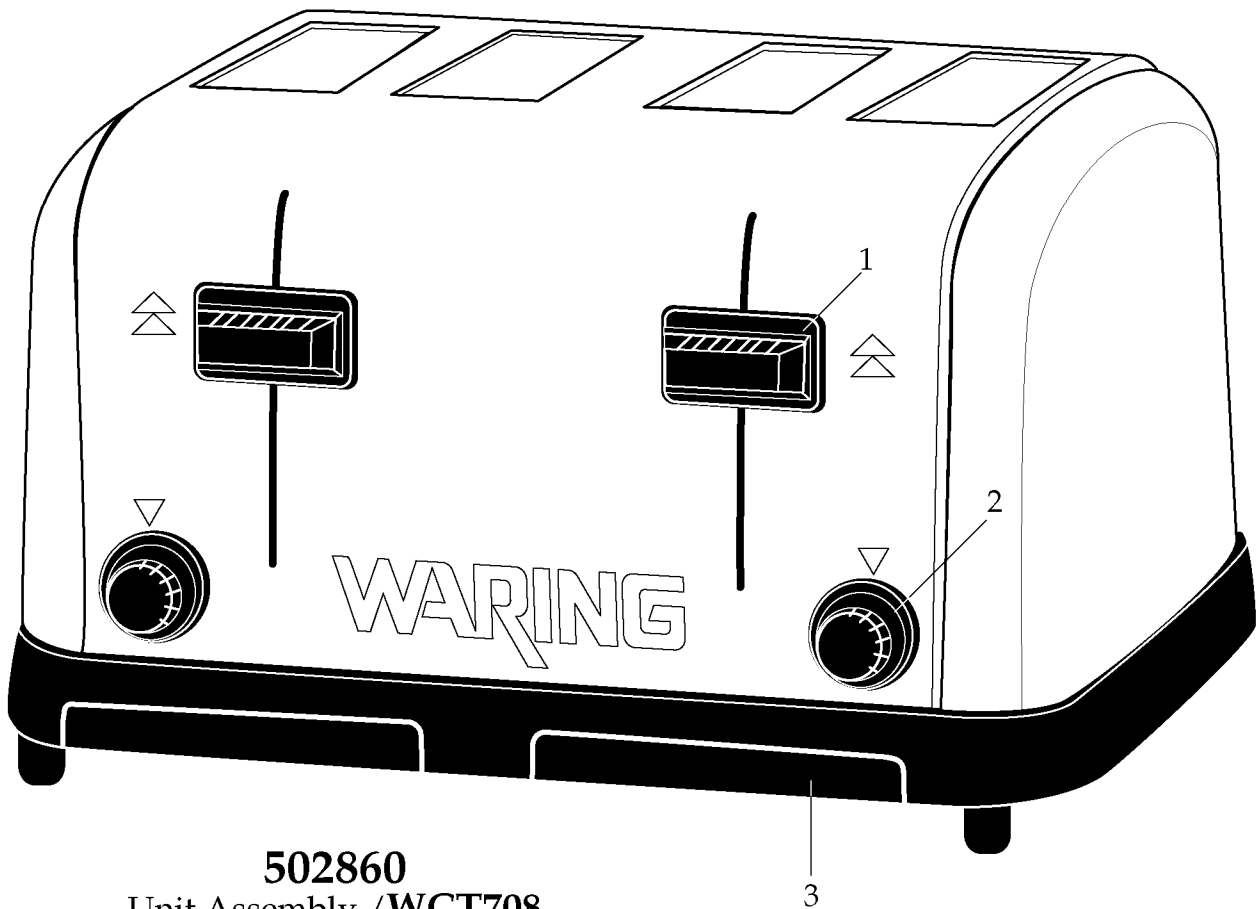

Unit Information

1800 Watts
Brushed Chrome Steel Housing
1³/₈" Extra Wide Slots
Removable Crumb Trays
1 Year Warranty

WARING COMMERCIAL

WCT708/4 slice toaster

WCT708C/CSA 4 slice toaster

Illustration#	Part#	Description
1	026775	Carriage Control Lever Knob 2 Req.'d
2	026774	Browning Control Knob 2 Req.'d
3	026776	Crumb Tray 2 Req.'d

502860
Unit Assembly /WCT708

503098
Unit Assembly /WCT708C