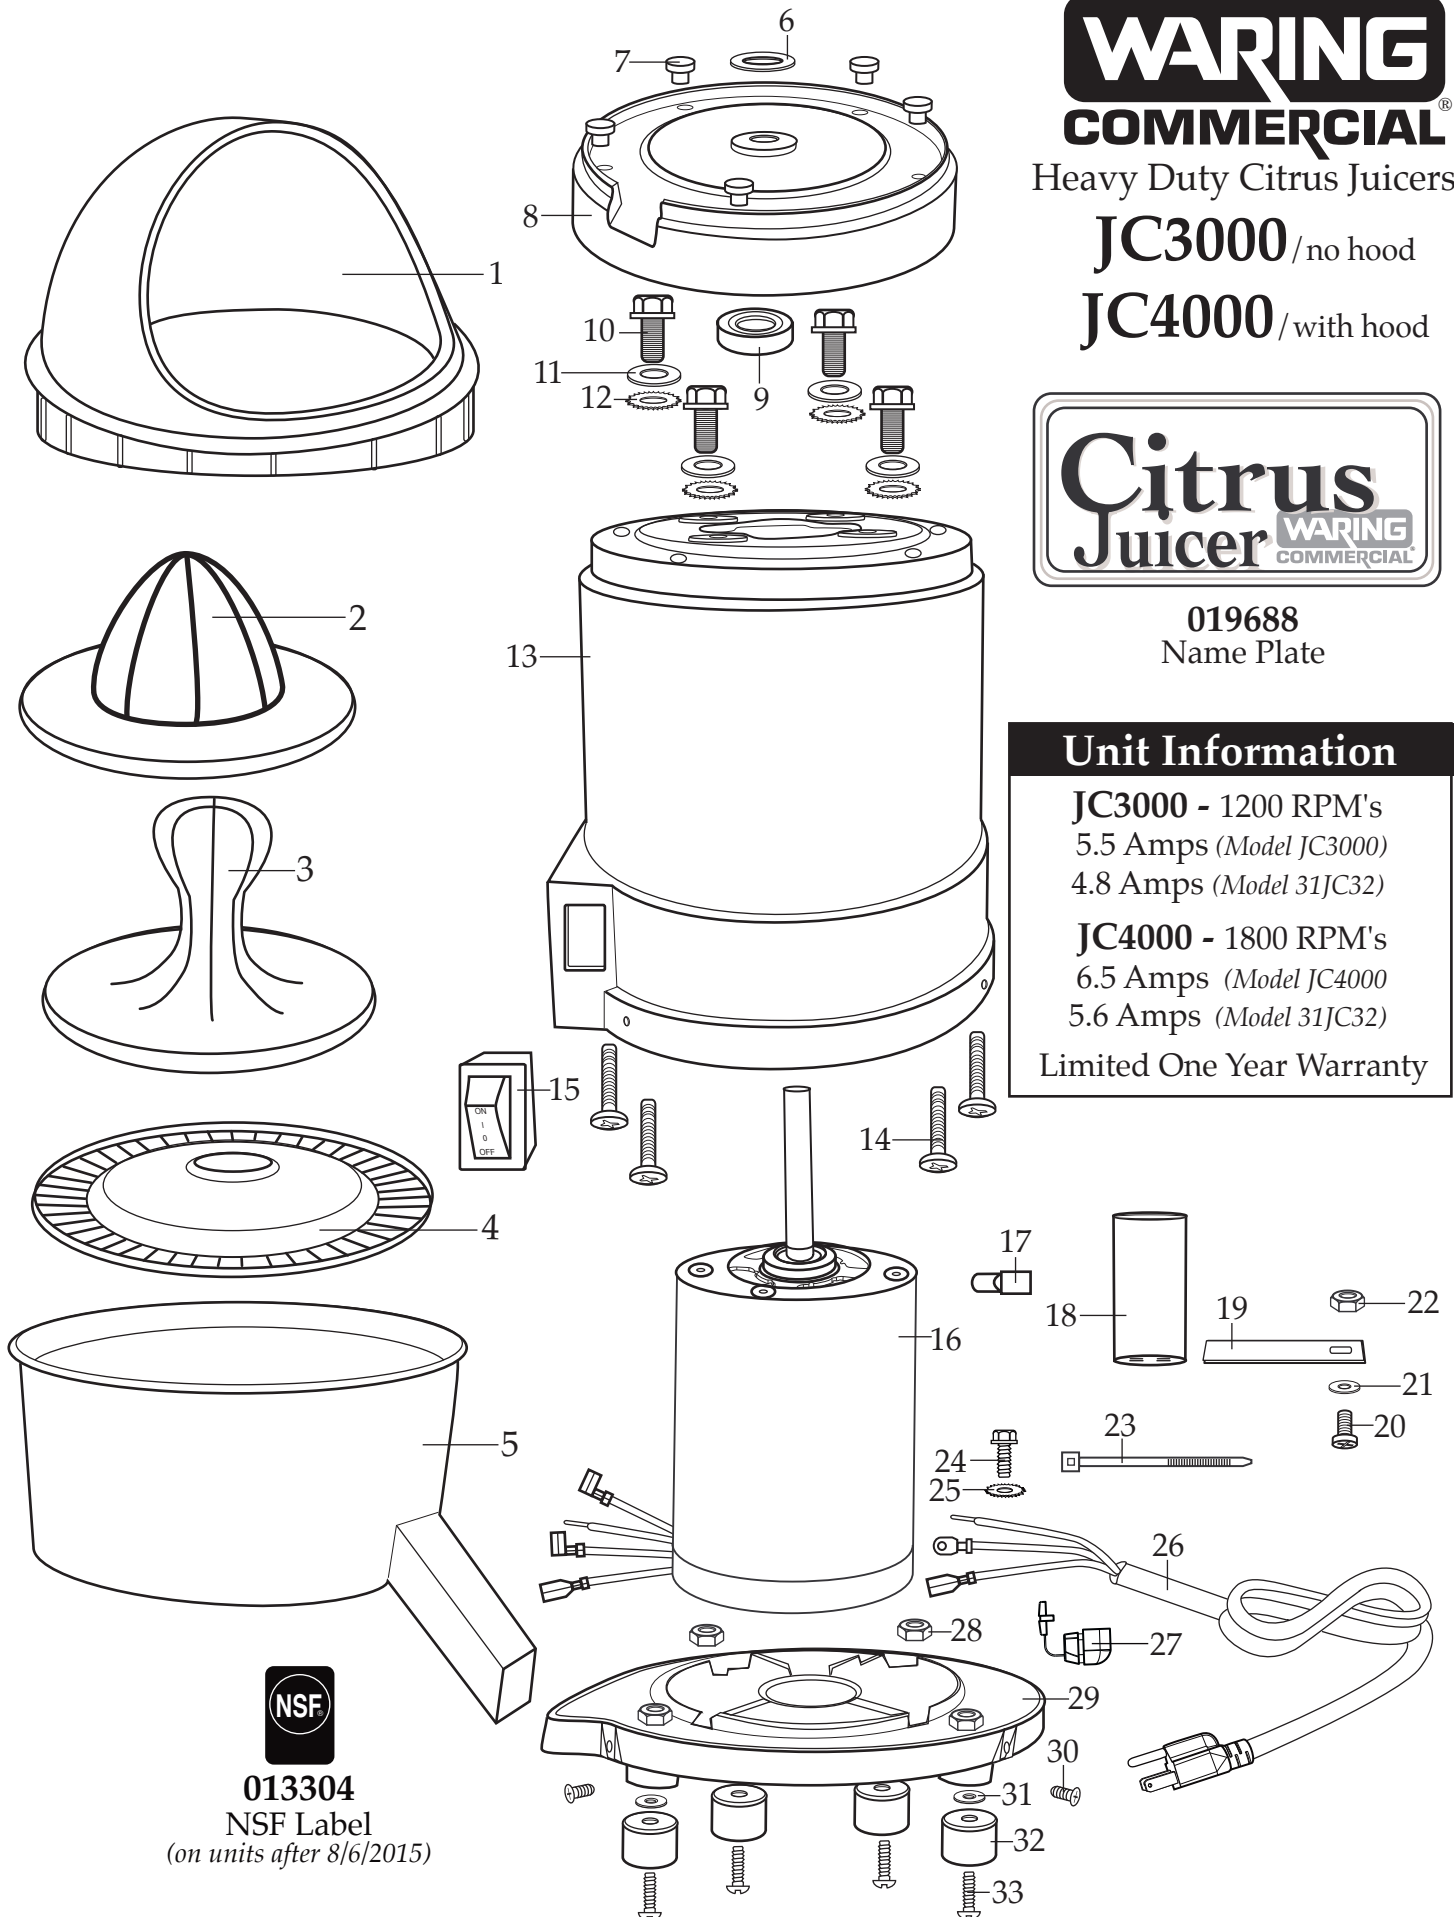

JC4000 - 1800 RPM's
6.5 Amps (Model JC4000)
5.6 Amps (Model 31JC32)

Limited One Year Warranty

013304
NSF Label
(on units after 8/6/2015)

Catalog

Model

JC3000 JC3000 31JC32
 JC4000 JC4000 31JC33

(on units after 7/30/2008)

Waring Factory Service Center
 314 Ella T. Grasso Ave.
 Torrington, CT 06790
 Tele. 1-800-269-6640

COMMERCIAL
 Fax 860-496-9017
 www.waringcommercialproducts.com

Illustration#	Part#	Description
1	501812-N	JC4000 Lexan Juicer Hood <i>(changed after 10/24/2014)</i>
2	017994-N	Lexan Large Reamer <i>(changed after 1/26/2015)</i>
3	018690-N	Lexan Small Reamer <i>(changed after 8/6/2015)</i>
4	017998	Strainer
5	017997	Bowl
6	018008	Washer
7	018608	Mounting Pad (5 required)
8	018606	Adapter
9	018004	Seal (open end toward motor)
10	018009	Hex Head Screw (4 required)
11	018313	Washer (4 required)
12	018314	Lock Washer (4 required)
13	017992	Base
14	018012	Screw (4 required)
15	018003	Rocker Switch
16	028937 018001 028935 018114	JC3000 Motor <i>(on units after 11/7/2008)</i> JC3000 Motor JC4000 Motor <i>(on units after 1/19/2010)</i> JC4000 Motor (No Longer Available)
17	012409	Crimp Connector <i>(JC3000 on units after 11/7/2008)</i> <i>(JC4000 on units after 1/19/2010)</i>
18	029485 018116 029483 018118	JC3000 Motor Start Capacitor <i>(on units after 11/7/2008)</i> JC3000 Capacitor (OBSOLETE) JC4000 Motor Start Capacitor <i>(on units after 1/19/2010)</i> JC4000 Capacitor
19	503291 017999 018181	JC3000 & JC4000 Retainer Clip Assembly JC3000 Retainer Clip <i>(on units before 1/9/2009)</i> JC4000 Retainer Clip <i>(on units before 7/10/2009)</i>
20	018002	Screw
21	018013	Washer
22	002899	Hex Nut
23	013731	Cable Tie <i>(on units after 6/1/2009)</i>
24	027278	Ground Screw <i>(on units after 6/1/2009)</i>
25	002943	Ground Washer <i>(on units after 6/1/2009)</i>
26	503260	Cord Set <i>(changed 6/1/2009)</i>