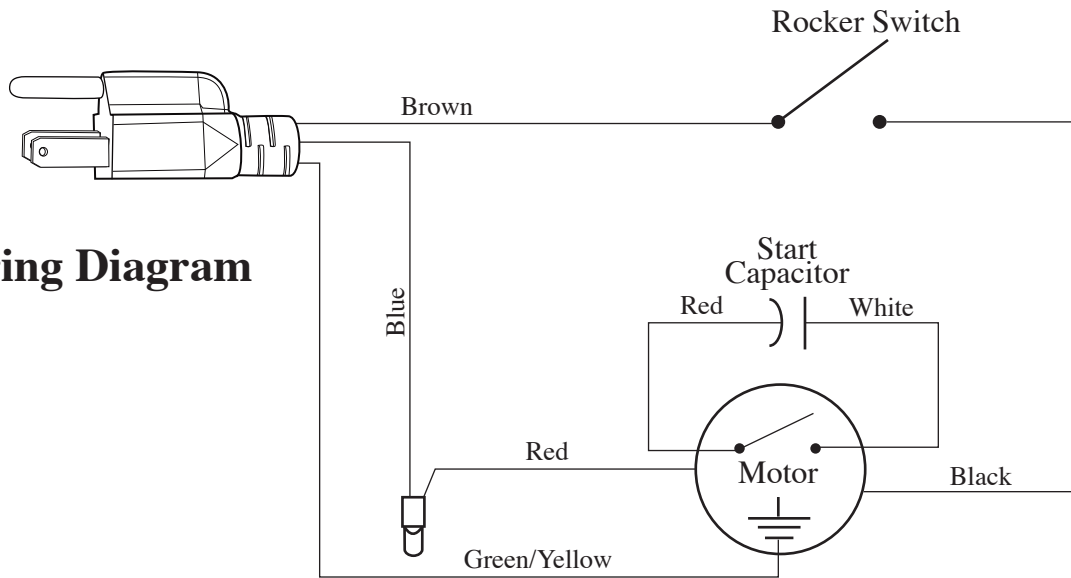

Catalog

Model

JC3000
JC4000

JC3000
JC4000

31JC32
31JC33

(on units after 7/30/2008)

Waring Factory Service Center
314 Ella T. Grasso Ave.
Torrington, CT 06790
Tele. 1-800-269-6640

Waring
COMMERCIAL

Fax 860-496-9017
www.waringcommercialproducts.com

Illustration#	Part#	Description
27	013680	Strain Relief
28	002899	Hex Nut (4 required)
29	018068 018069	JC3000 Bottom Cover JC4000 Bottom Cover
30	018010	Screw (4 required)
31	018013	Washer (4 required)
32	018006	Foot (4 required)
33	018011	Screw (4 required)

Part No Longer Used

501813 - Brown Lead Assembly *(JC3000 on units before 6/19/2009)*
(JC4000 on units before 2/4/2010)

Wiring Diagram

Wiring Diagram

(JC3000 on units before 6/19/2009)
(JC4000 on units before 2/4/2010)