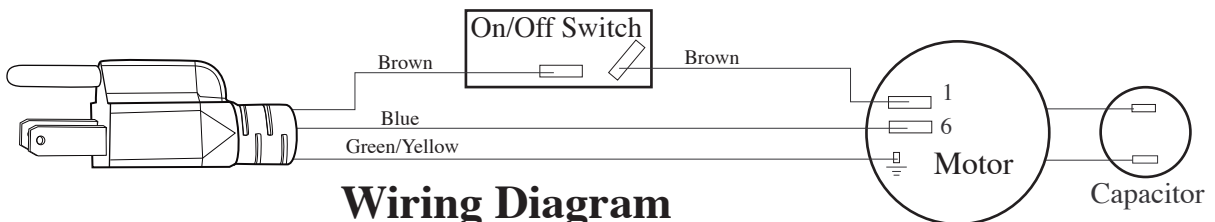

Fax 860-496-9017
 www.waringcommercialproducts.com

Illustration#	Part#	Description
27	013680	Strain Relief
28	002899	Hex Nut (4 required)
29	018068 018069	JC3000 Bottom Cover JC4000 Bottom Cover
30	018010	Screw (4 required)
31	018013	Washer (4 required)
32	018006	Foot (4 required)
33	018011	Screw (4 required)

Part No Longer Used

501813 - Brown Lead Assembly *(JC3000 on units before 6/19/2009)*
(JC4000 on units before 2/4/2010)

Wiring Diagram

Wiring Diagram

(JC3000 on units before 6/19/2009)
(JC4000 on units before 2/4/2010)