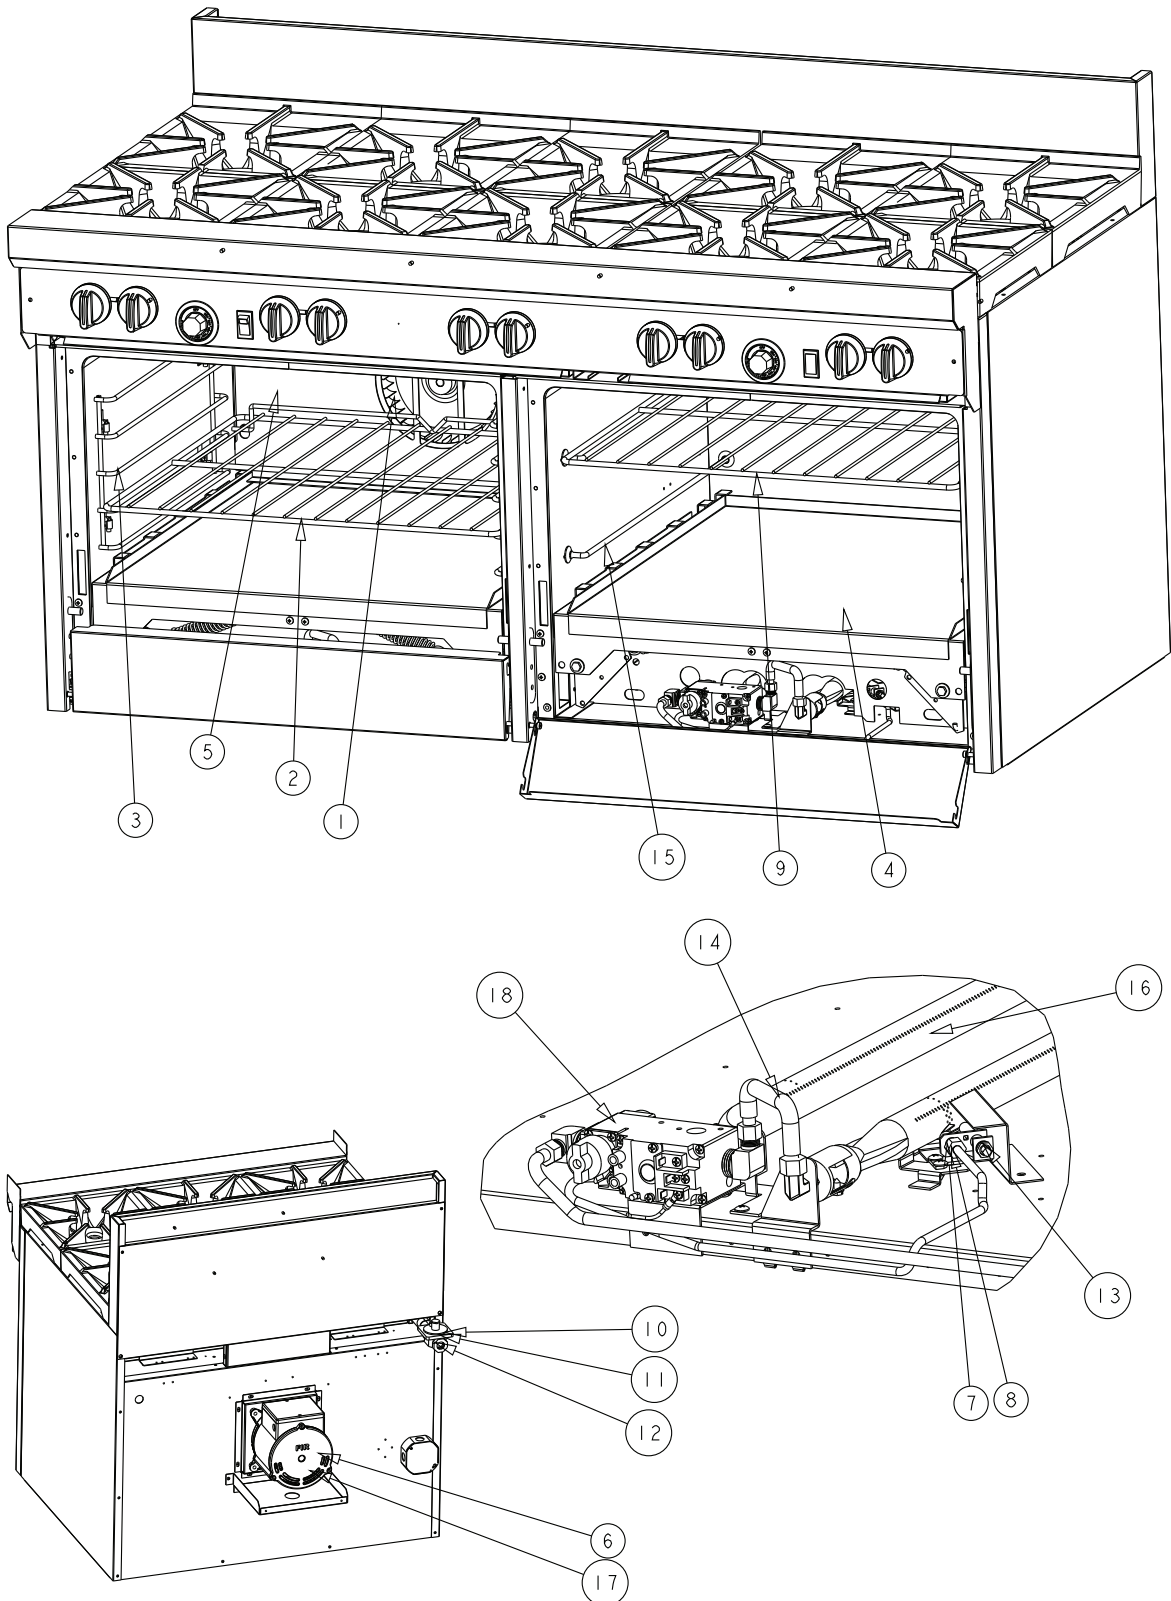

Figure 1

Control, Top Burner, and Oven Door Components

Control, Top Burner, and Oven Door Components		
Key	Part Number	Description
1	1034900	HOOK, LEFT DOOR
2	1034901	HOOK, RIGHT DOOR
3	1146303	SCREW, #8X1/2 PHILLIPS TRUSS HS
4	1146398	SCREW, 6 - 32x3/8, SS, PHIL PAN HD
5	1172326	SCREW, #4 - 40X3/4, ZINC PLATED,
6	1172327	NUT #4 - 40, ZINC PLATED HEX
7	1177447	FRONT PILOT TUBE ASSY
8	1177448	REAR PILOT TUBE ASSY
9	1179949	SWITCH, ROCKER, WITH LIGHT, 115V
10	1180783	PANEL, KICK (STD)
11	1180861	DOOR HINGE ASSY
12	1184192	KNOB, S-SERIES
13	1190573	KNOB, 550 F THERMOSTAT
14	1190574	BEZEL, 550 F THERMOSTAT
15	1191727	THERMOSTAT, RX- MILLIVOLT 550
16	1166004	FITTING, DOUBLE, PILOT, 3/6" TUBE
17	1177111	BURNER ASSEMBLY, 26K, SHORT
18	1177567	SWITCH, DOOR , SPDT, 15 AMP
19	1178202	VALVE, HI-OFF, NAT / LP
20	1179030	SPRING, S24 OVEN DOOR
	P1089	SPRING, S36 OVEN DOOR
21	1180405	GRATE, S-SERIES REAR HALF
22	1180781	GRATE, S-SERIES FRONT HALF
23	1190769	QUADRANT ASM, S24 LT
	1194249	QUADRANT ASM, S24 RT
	1195164	QUADRANT ASM, CAFE
* Quantity of part used may depend on width of section (24", 36", 48", or 60")		
* For assistance, please call the Parts/Service Department (919-762-1000)		

Figure 2

Oven Components

Oven Components		
Key	Part Number	Description
1	1177520	BLOWER WHEEL GH/EH
2	1179920	RACK, CO OVEN RANGE PLATED
3	1180528	RACK-GUIDE CO BASE
4	1180776	OVEN BOTTOM / FLAME
5	1180834	OVEN BAFFLE BLUE C.O.
6	1194780	MOTOR, 115V SHORT
7	1163869	PILOT, NAT
8	1163870	PILOT, LP
9	1173545CP	RACK, STD OVEN RANGE PLATED
10	1178815	REGULATOR, GAS NAT/LP
11	1181076	REGULATOR, GAS NAT S60
12	1181077	REGULATOR, GAS LP S60
13	1182154	THERMOPILE
14	1183503	3/8" X 9" FLEX TUBE
15	1187571	RACK GUIDE, STD OVEN
16	1190568	BURNER, OVEN
17	1194781	MOTOR, 208/240V SHORT
18	1195750	GAS SAFETY OVEN VALVE
* Quantity of part used may depend on width of section (24", 36", 48", or 60")		
* For assistance, please call the Parts/Service Department (919-762-1000)		