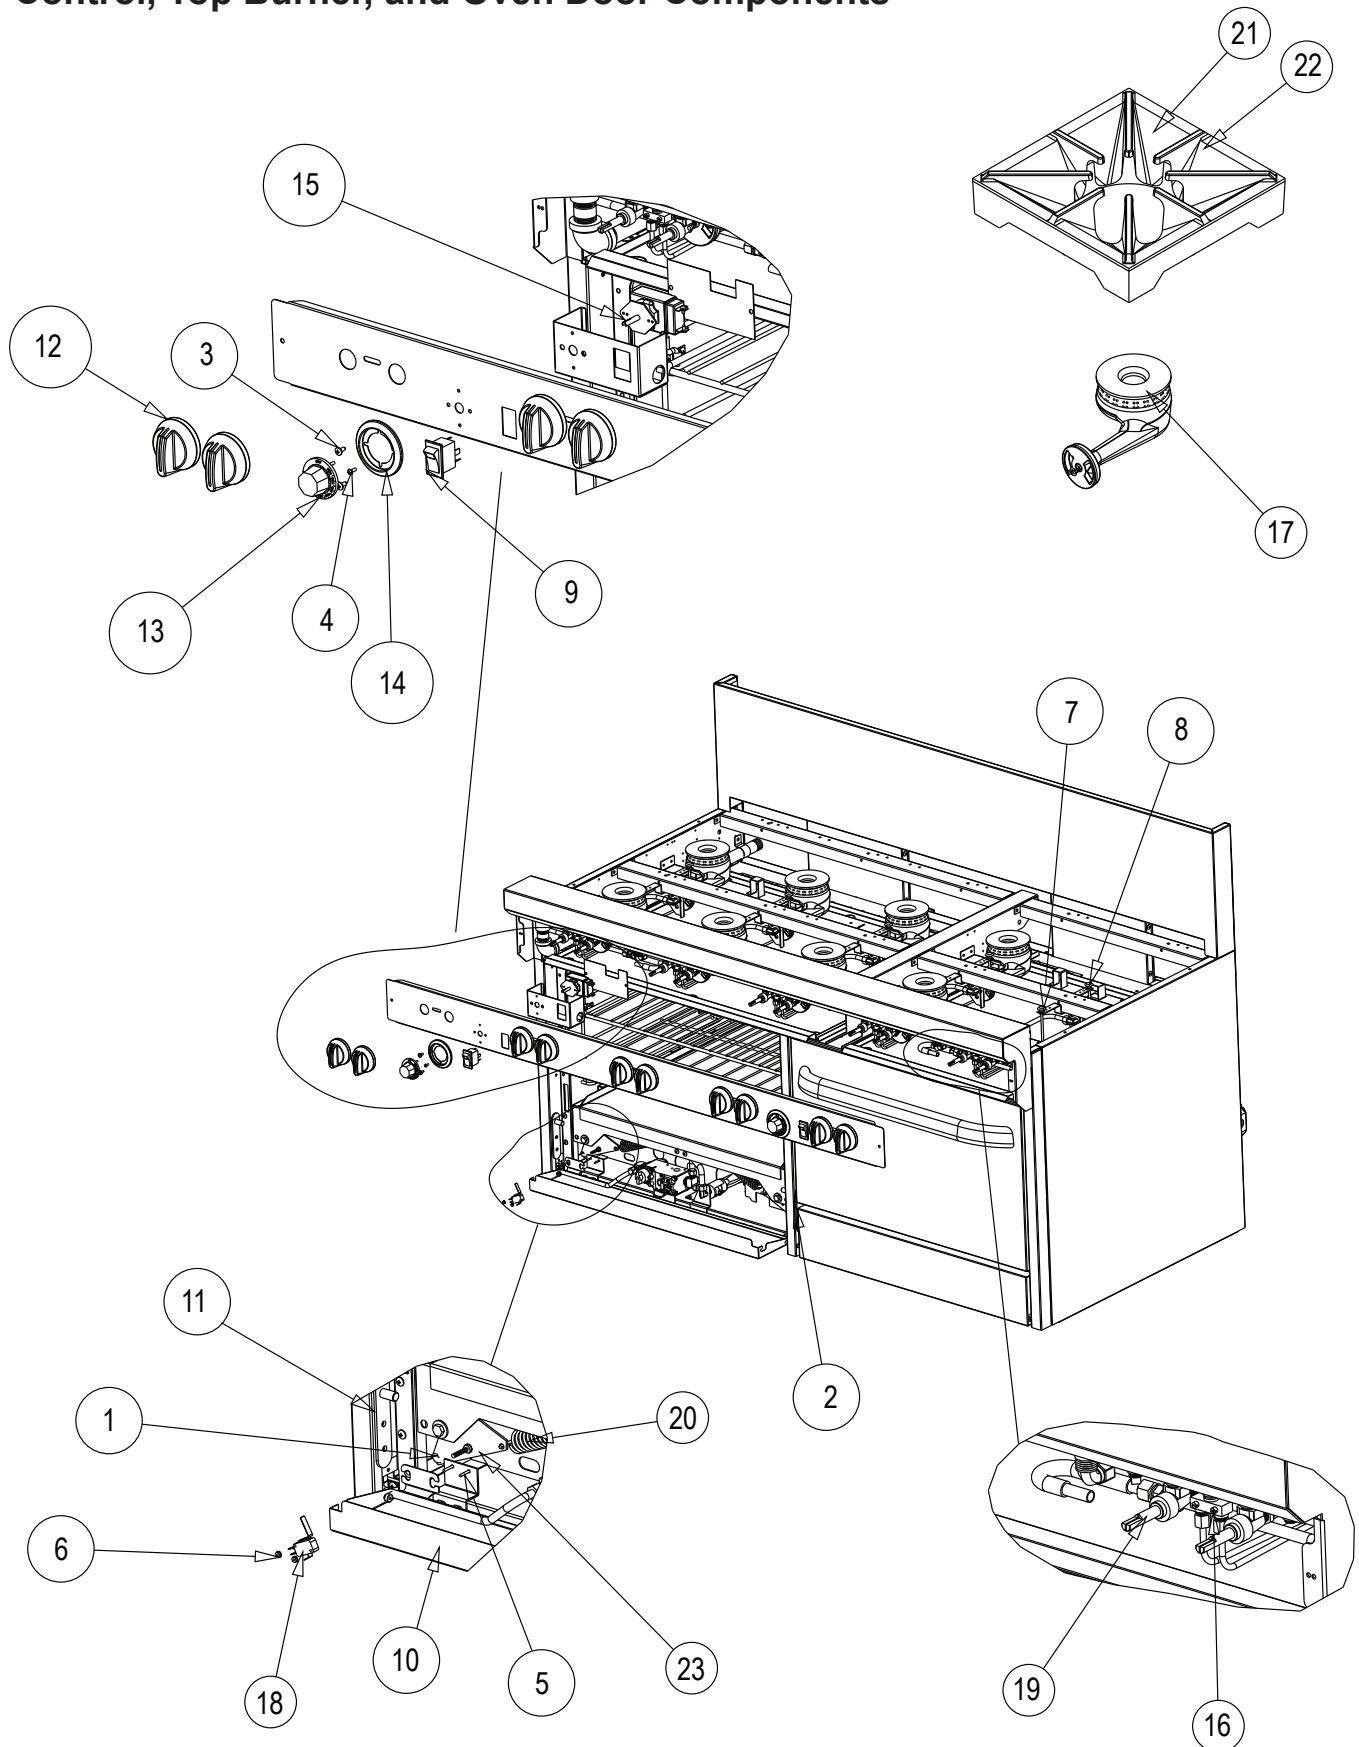

Figure 1

Control, Top Burner, and Oven Door Components

Control, Top Burner, and Oven Door Components		
Key	Part Number	Description
1	1034900	HOOK, LEFT DOOR
2	1034901	HOOK, RIGHT DOOR
3	1146303	SCREW, #8X1/2 PHILLIPS TRUSS HS
4	1146398	SCREW, 6 - 32x3/8, SS, PHIL PAN HD
5	1172326	SCREW, #4 - 40X3/4, ZINC PLATED,
6	1172327	NUT #4 - 40, ZINC PLATED HEX
7	1177447	FRONT PILOT TUBE ASSY
8	1177448	REAR PILOT TUBE ASSY
9	1179949	SWITCH, ROCKER, WITH LIGHT, 115V
10	1180783	PANEL, KICK (STD)
11	1180861	DOOR HINGE ASSY
12	1184192	KNOB, S-SERIES
13	1190573	KNOB, 550 F THERMOSTAT
14	1190574	BEZEL, 550 F THERMOSTAT
15	1191727	THERMOSTAT, RX- MILLIVOLT 550
16	1166004	FITTING, DOUBLE, PILOT, 3/6" TUBE
17	1177111	BURNER ASSEMBLY, 26K, SHORT
18	1177567	SWITCH, DOOR , SPDT, 15 AMP
19	1178202	VALVE, HI-OFF, NAT / LP
20	1179030	SPRING, S24 OVEN DOOR
	P1089	SPRING, S36 OVEN DOOR
21	1180405	GRATE, S-SERIES REAR HALF
22	1180781	GRATE, S-SERIES FRONT HALF
23	1190769	QUADRANT ASM, S24 LT
	1194249	QUADRANT ASM, S24 RT
	1195164	QUADRANT ASM, CAFE
* Quantity of part used may depend on width of section (24", 36", 48", or 60")		
* For assistance, please call the Parts/Service Department (919-762-1000)		

Figure 2

Oven Components

Oven Components		
Key	Part Number	Description
1	1177520	BLOWER WHEEL GH/EH
2	1179920	RACK, CO OVEN RANGE PLATED
3	1180528	RACK-GUIDE CO BASE
4	1180776	OVEN BOTTOM / FLAME
5	1180834	OVEN BAFFLE BLUE C.O.
6	1194780	MOTOR, 115V SHORT
7	1163869	PILOT, NAT
8	1163870	PILOT, LP
9	1173545CP	RACK, STD OVEN RANGE PLATED
10	1178815	REGULATOR, GAS NAT/LP
11	1181076	REGULATOR, GAS NAT S60
12	1181077	REGULATOR, GAS LP S60
13	1182154	THERMOPILE
14	1183503	3/8" X 9" FLEX TUBE
15	1187571	RACK GUIDE, STD OVEN
16	1190568	BURNER, OVEN
17	1194781	MOTOR, 208/240V SHORT
18	1195750	GAS SAFETY OVEN VALVE
* Quantity of part used may depend on width of section (24", 36", 48", or 60")		
* For assistance, please call the Parts/Service Department (919-762-1000)		