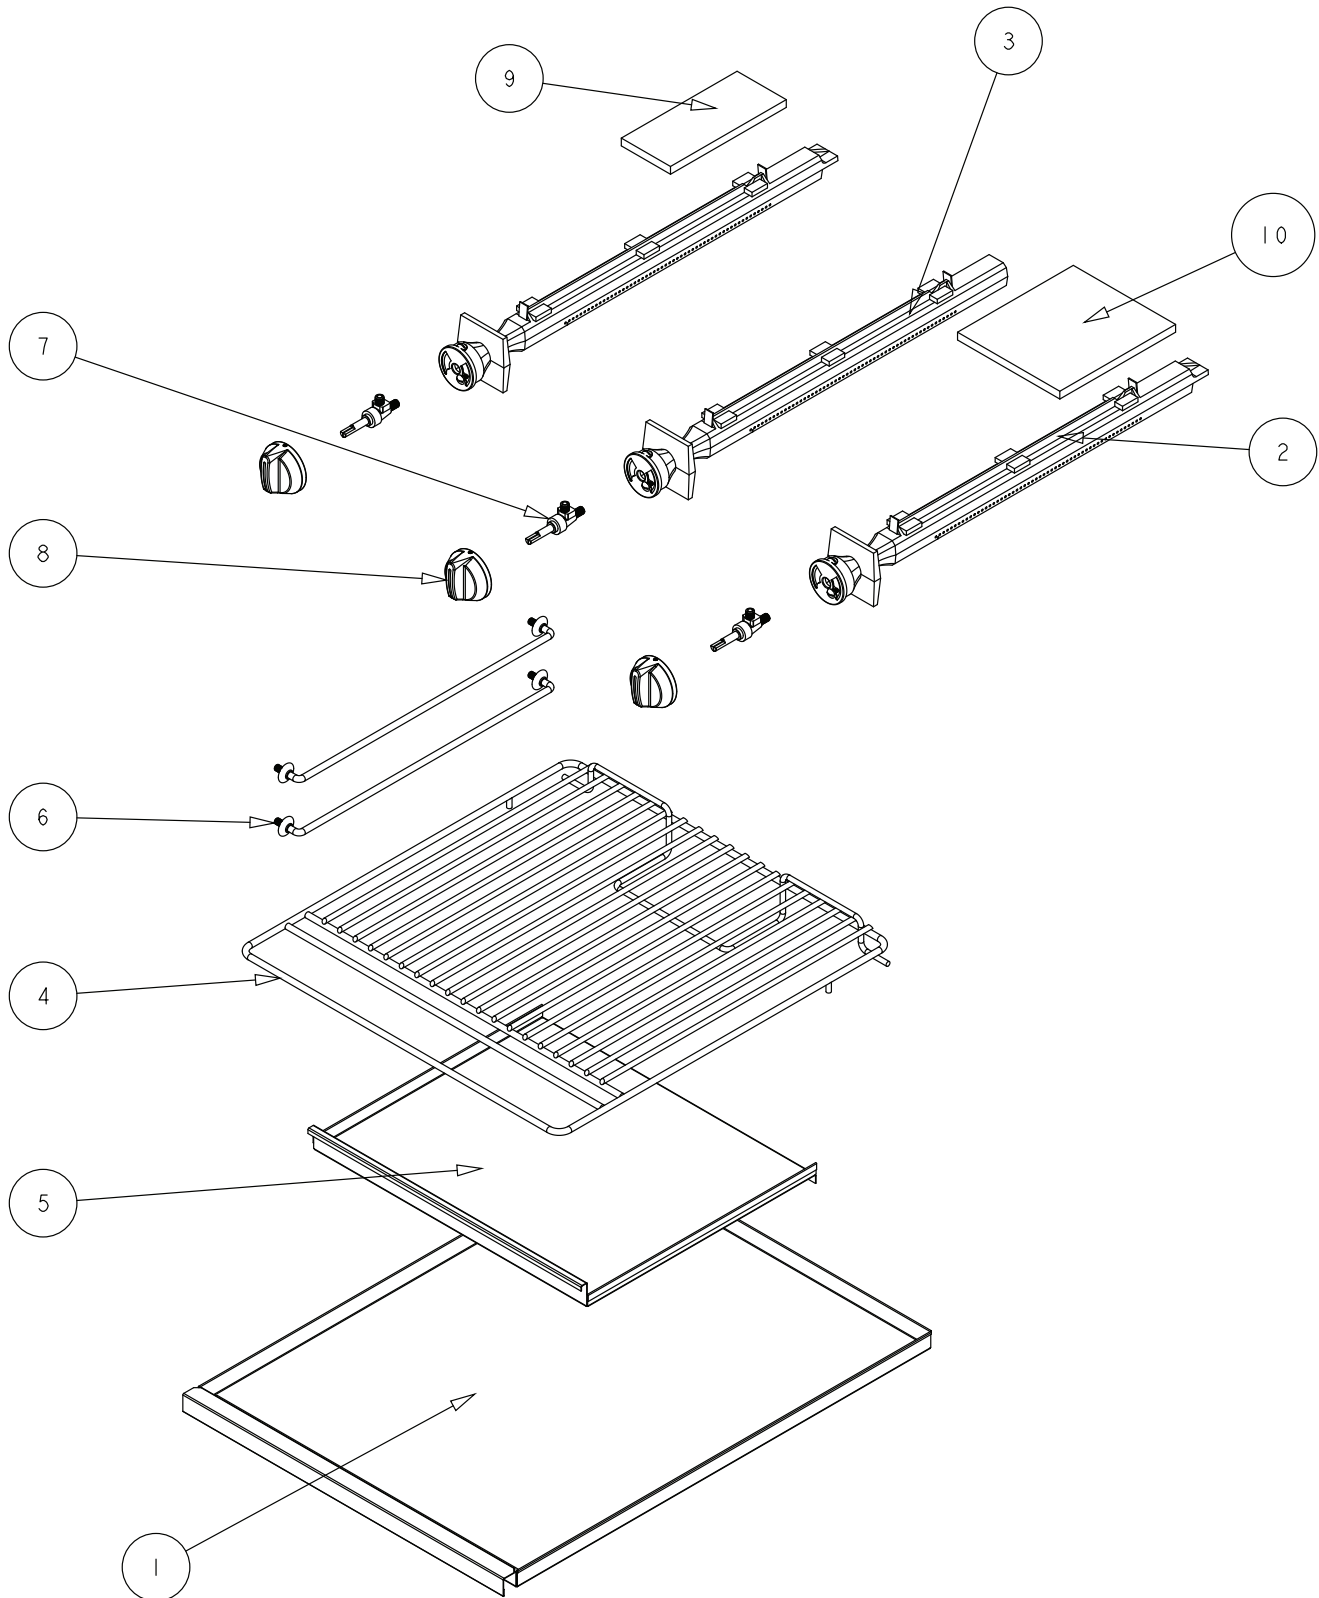

Figure 3

Griddle Components

Griddle Components		
Key	Part Number	Description
1	1161636	PAN W/A, BROILER DRIP
2	1162924	AIR SHUTTER & BURNER ASM
3	1162925	AIR SHUTTER & BURNER ASM
4	1173554	RACK, BROILER, 21" X 21 3/4"
5	1173555	DRIP PAN, BROILER
6	1173556	ROD, BROILER RACK SUPPORT
7	1178202	VALVE, HI-OFF, NAT / LP
8	1184192	KNOB, S-SERIES
9	P3111	CERAMIC, SIDE
10	P3112	CERAMIC, CENTER
* Quantity of part used may depend on width of section (24", 36", 48", or 60") * For assistance, please call the Parts/Service Department (919-762-1000)