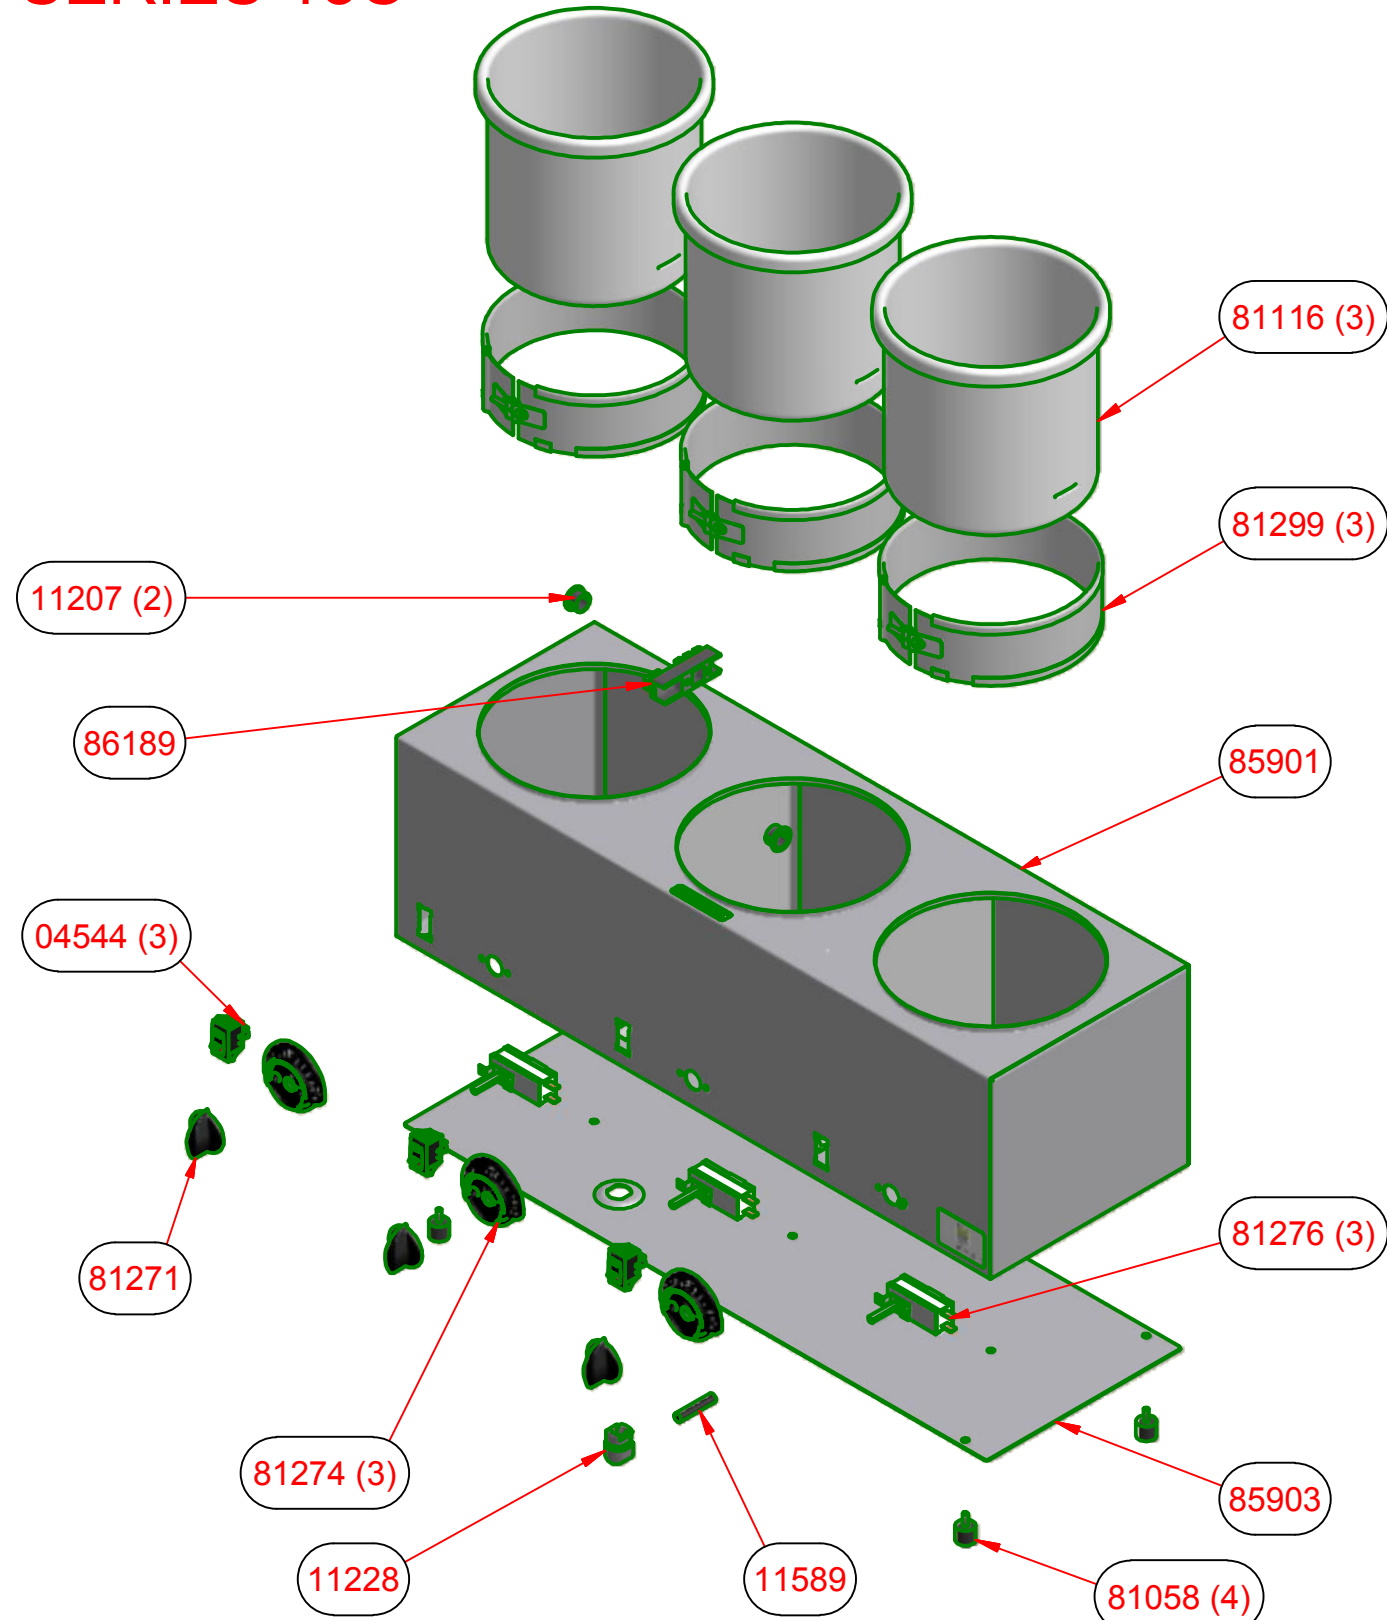

SERIES 13C

SERIES PRIOR TO 13C

APPD BY		MATERIAL:	
CKD BY		TOLERANCES UNLESS OTHERWISE SPECIFIED	# 2702
DRAWN BY	DCK	FRAC ±1/64 DEC .00=±.01 .000=±.005 ANG ±1°	
DATE	02/12/03	Server Products, Inc RICHFIELD, WI 53076 USA 800-558-8722	
SCALE	3/4=1	PART NAME	SIZE DWG NO.
		BASE ONLY FOR TRIPLE FS-4	B 85910