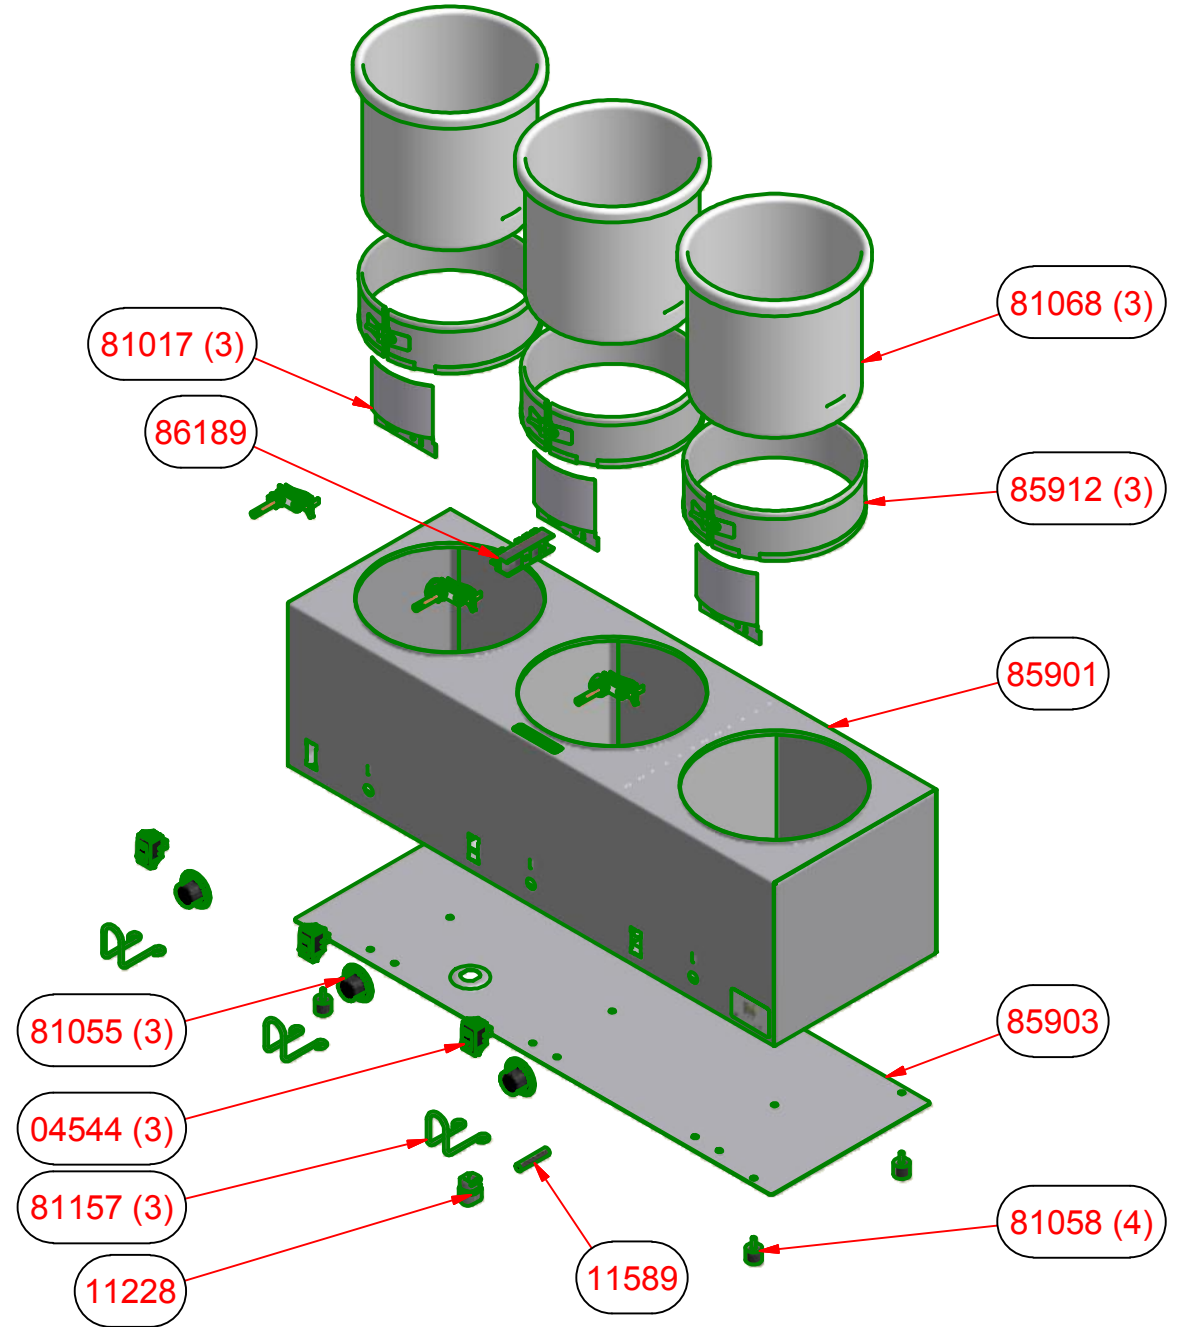

SERIES 13C

SERIES PRIOR TO 13C

APPD BY		MATERIAL:	
CKD BY		TOLERANCES UNLESS OTHERWISE SPECIFIED	# 2702
DRAWN BY	DCK	FRAC ±1/64 DEC .00=±.01 .000=±.005 ANG ±1°	
DATE	02/12/03	Server Products, Inc RICHFIELD, WI 53076 USA 800-558-8722	
SCALE	3/4=1	PART NAME	SIZE DWG NO.
		BASE ONLY FOR TRIPLE FS-4	B 85910