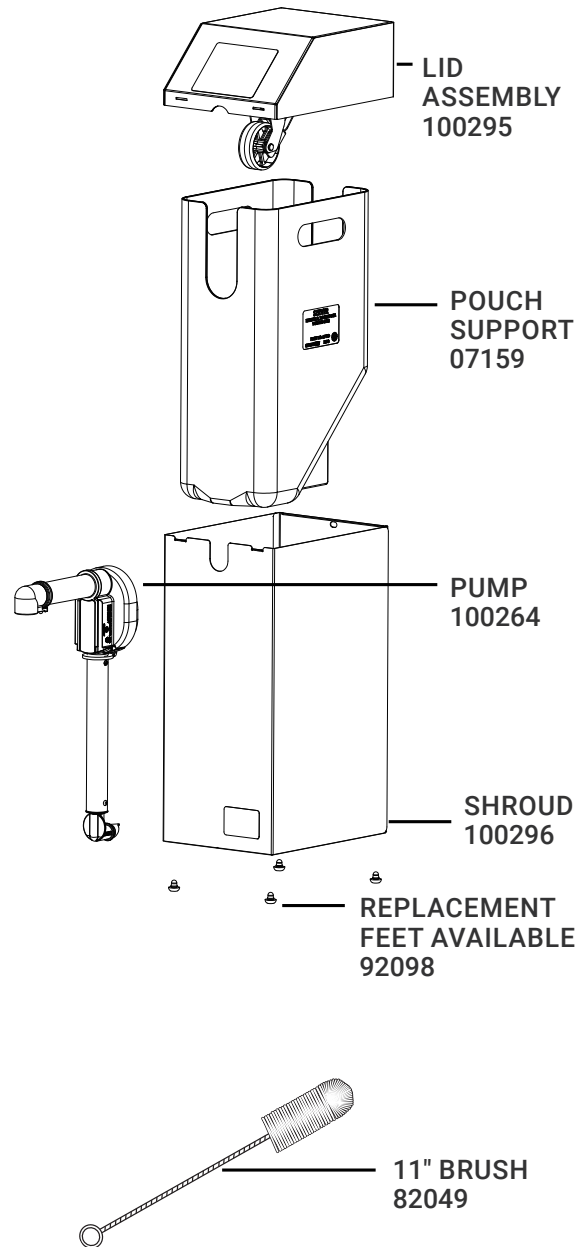

SERVER

• E S S E N T I A L S •

262.628.5600 | 800.558.8722
spsales@server-products.com

100258

Touchless Express

SE-SS-T DI
100258 - US
SINGLE DROP-IN

Complete View for Reference

FLAVOR DECAL SHEET 100246

POWER SUPPLY/CORD 100273 (100-240V NEMA 5-15)