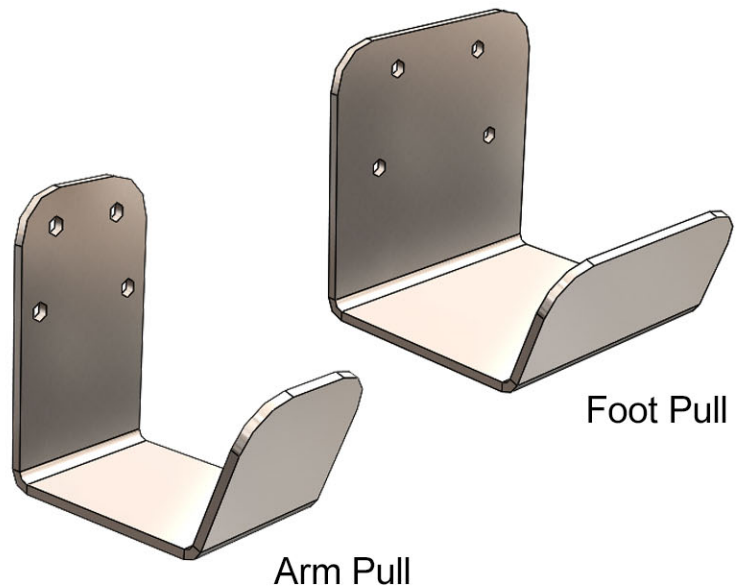

Sani-Pull

Reduced Contact Door Openers

An effective “Hands Off” tool for safely opening doors. Helps reduce the chance of spreading germs to hands from potentially contaminated door handles.

Standard Features

- Durable stainless construction
- Angled design
- Rounded edges
- Hardware kit included
- Easy installation

Recommended care:
Sanitize hourly

Two models available:

Arm Pull - Open door with forearm. Attach at mid-door.

Foot Pull - Open door with foot. Attach at door base.

6085115 Arm Pull 1-3/4"W x 3"H x 3"D

6085114 Foot Pull 3"W x 3"H x 3-3/16"D

NSW- 4.24.20

For more information or to order, contact your
Wasserstrom Sales Representative at 800.888.9963 M-F 8AM-5PM
Order online 24/7 at wasserstrom.com