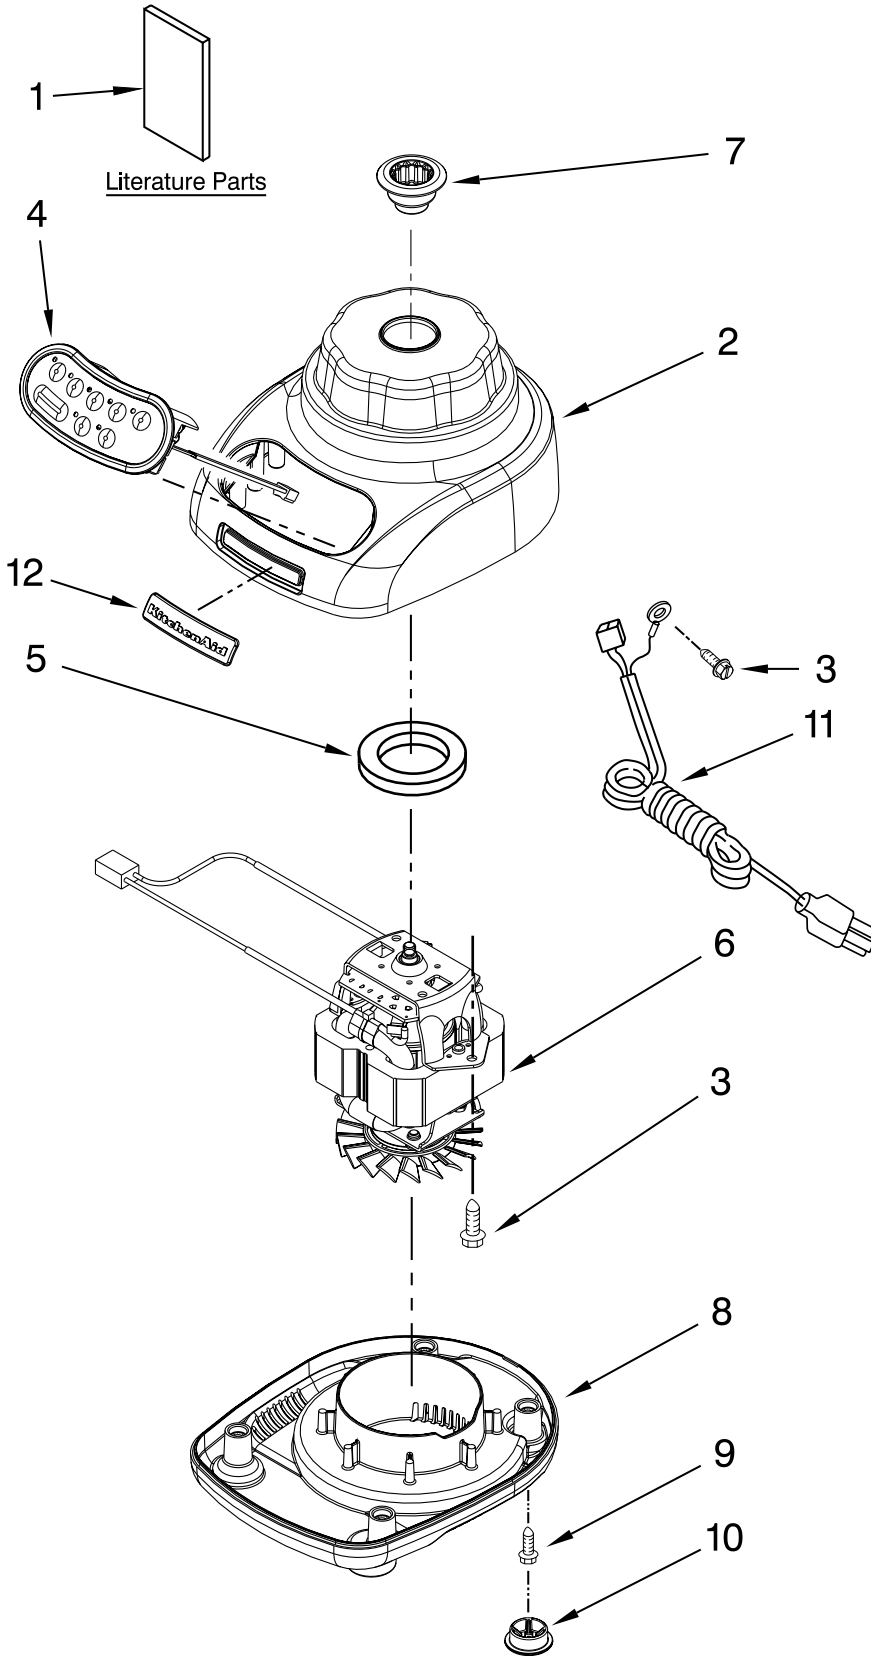

PARTS LIST

for

KitchenAid®

5-SPEED MIDLINE BLENDER

56 OZ. PLASTIC JAR

MODELS:

KSB560WH1 (White)
KSB560ER1 (Empire Red)
KSB560OB1 (Onyx Black)
KSB560GC1 (Gloss Cinnamon)
KSB560MC1 (Metallic Chrome)
KSB560BW1 (Blue Willow)
KSB560TG1 (Tangerine)
KSB560PK1 (Pink)

KITCHENAID

ST. JOSEPH MICHIGAN 49085

UNIT PARTS

For Variations Of Model: KSB560__1

Illus. No.	Part No.	DESCRIPTION
1		Literature Parts
	W10386798	Use & Care, Trilin
	W10418814	Repair Parts List
2		Housing, Upper
	9708896	White
	9709259	Empire Red
	9709226	Onyx Black
	9709552	Gloss Cinnamon
	9709495	Metallic Chrome
	9709558	Blue Willow
	9709496	Tangerine
	9709497	Pink
	9709942	Buttercup
	W10131077	Silver Metallic
	W10194539	Pear
	W10346426	Contour Silver
	W10153370	Almond Creme
	W10450396	Espresso
	W10391601	Green Apple
	W10450397	Raspberry Ice
3		Screw
4		Control Assembly (Incl. Overlay)
	9708845	Silver
	9709339	Black
5	9709366	Seal, Motor
6	W10225872	Motor, 120V, 5sp
7	W10279256	Coupling, Drive
8		Base
	9708937	Black
	9708890	White
	9709256	Empire Red
	9709553	Gloss Cinnamon
	9709502	Metallic Chrome
	9709559	Blue Willow
	9709503	Tangerine
	9709504	Pink
	9709943	Buttercup
	W10131076	Storm Grey
	W10194540	Pear
	W10346427	Contour Silver
	W10153630	Almond Creme
	W10450399	Espresso
	W10391604	Green Apple
	W10450400	Raspberry Ice
9	W10001200	Screw
10		Foot, Rubber
	9708927	Grey
	9708913	White
11		Power Cord
	9708928	Black
	9708917	White
12	W10161493	Nameplate

FOR ORDERING INFORMATION REFER TO PARTS PRICE LIST

ATTACHMENT PARTS

For Variations Of Model: KSB560__1

Illus. No.	Part No.	DESCRIPTION
1		Lid Assembly (Includes Cap)
	9709363	Onyx Black
	9709361	Silver
	W10183714	Charcoal
2	W10390812	Jar Assembly (Incl Blade Assy)