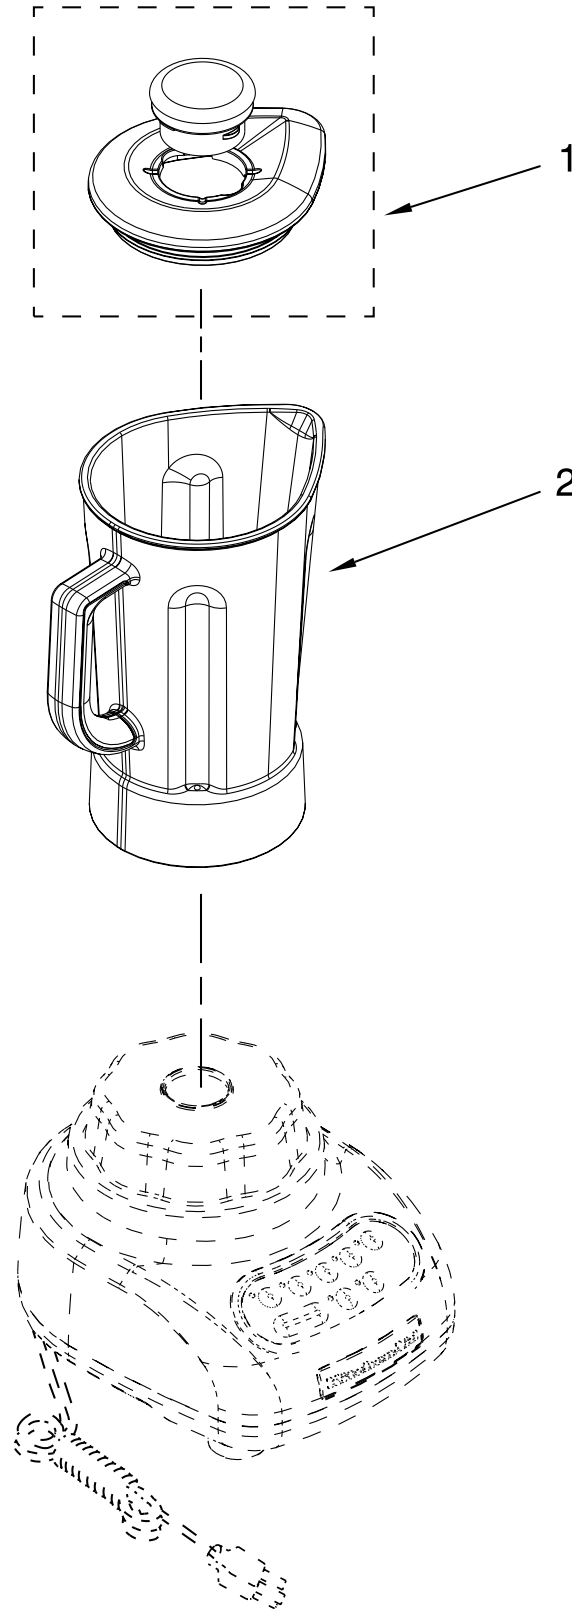

PARTS LIST

for

KitchenAid®

5-SPEED MIDLINE BLENDER

56 OZ. PLASTIC JAR

MODELS:

KSB560WH1 (White)
KSB560ER1 (Empire Red)
KSB560OB1 (Onyx Black)
KSB560GC1 (Gloss Cinnamon)
KSB560MC1 (Metallic Chrome)
KSB560BW1 (Blue Willow)
KSB560TG1 (Tangerine)
KSB560PK1 (Pink)

KSB560BF1 (Buttercup)
KSB560SM1 (Silver Metallic)
KSB560PE1 (Pear)
KSB560CU1 (Contour Silver)
KSB560AC1 (Almond Creme)
KSB560ES1 (Espresso)
KSB560GA1 (Green Apple)
KSB560RI1 (Raspberry Ice)

FOR CUSTOMER SATISFACTION ALWAYS USE
FACTORY SPECIFICATION PARTS

KITCHENAID

ST. JOSEPH MICHIGAN 49085

UNIT PARTS

For Variations Of Model: KSB560__1

Illus. No.	Part No.	DESCRIPTION
1		Literature Parts
	W10386798	Use & Care, Trilin
	W10418814	Repair Parts List
2		Housing, Upper
	9708896	White
	9709259	Empire Red
	9709226	Onyx Black
	9709552	Gloss Cinnamon
	9709495	Metallic Chrome
	9709558	Blue Willow
	9709496	Tangerine
	9709497	Pink
	9709942	Buttercup
	W10131077	Silver Metallic
	W10194539	Pear
	W10346426	Contour Silver
	W10153370	Almond Creme
	W10450396	Espresso
	W10391601	Green Apple
	W10450397	Raspberry Ice
3		Screw
4		Control Assembly (Incl. Overlay)
	9708845	Silver
	9709339	Black
5	9709366	Seal, Motor
6	W10225872	Motor, 120V, 5sp
7	W10279256	Coupling, Drive
8		Base
	9708937	Black
	9708890	White
	9709256	Empire Red
	9709553	Gloss Cinnamon
	9709502	Metallic Chrome
	9709559	Blue Willow
	9709503	Tangerine
	9709504	Pink
	9709943	Buttercup
	W10131076	Storm Grey
	W10194540	Pear
	W10346427	Contour Silver
	W10153630	Almond Creme
	W10450399	Espresso
	W10391604	Green Apple
	W10450400	Raspberry Ice
9	W10001200	Screw
10		Foot, Rubber
	9708927	Grey
	9708913	White
11		Power Cord
	9708928	Black
	9708917	White
12	W10161493	Nameplate

FOR ORDERING INFORMATION REFER TO PARTS PRICE LIST

ATTACHMENT PARTS

For Variations Of Model: KSB560__1

Illus. No.	Part No.	DESCRIPTION
1		Lid Assembly (Includes Cap)
	9709363	Onyx Black
	9709361	Silver
	W10183714	Charcoal
2	W10390812	Jar Assembly (Incl Blade Assy)