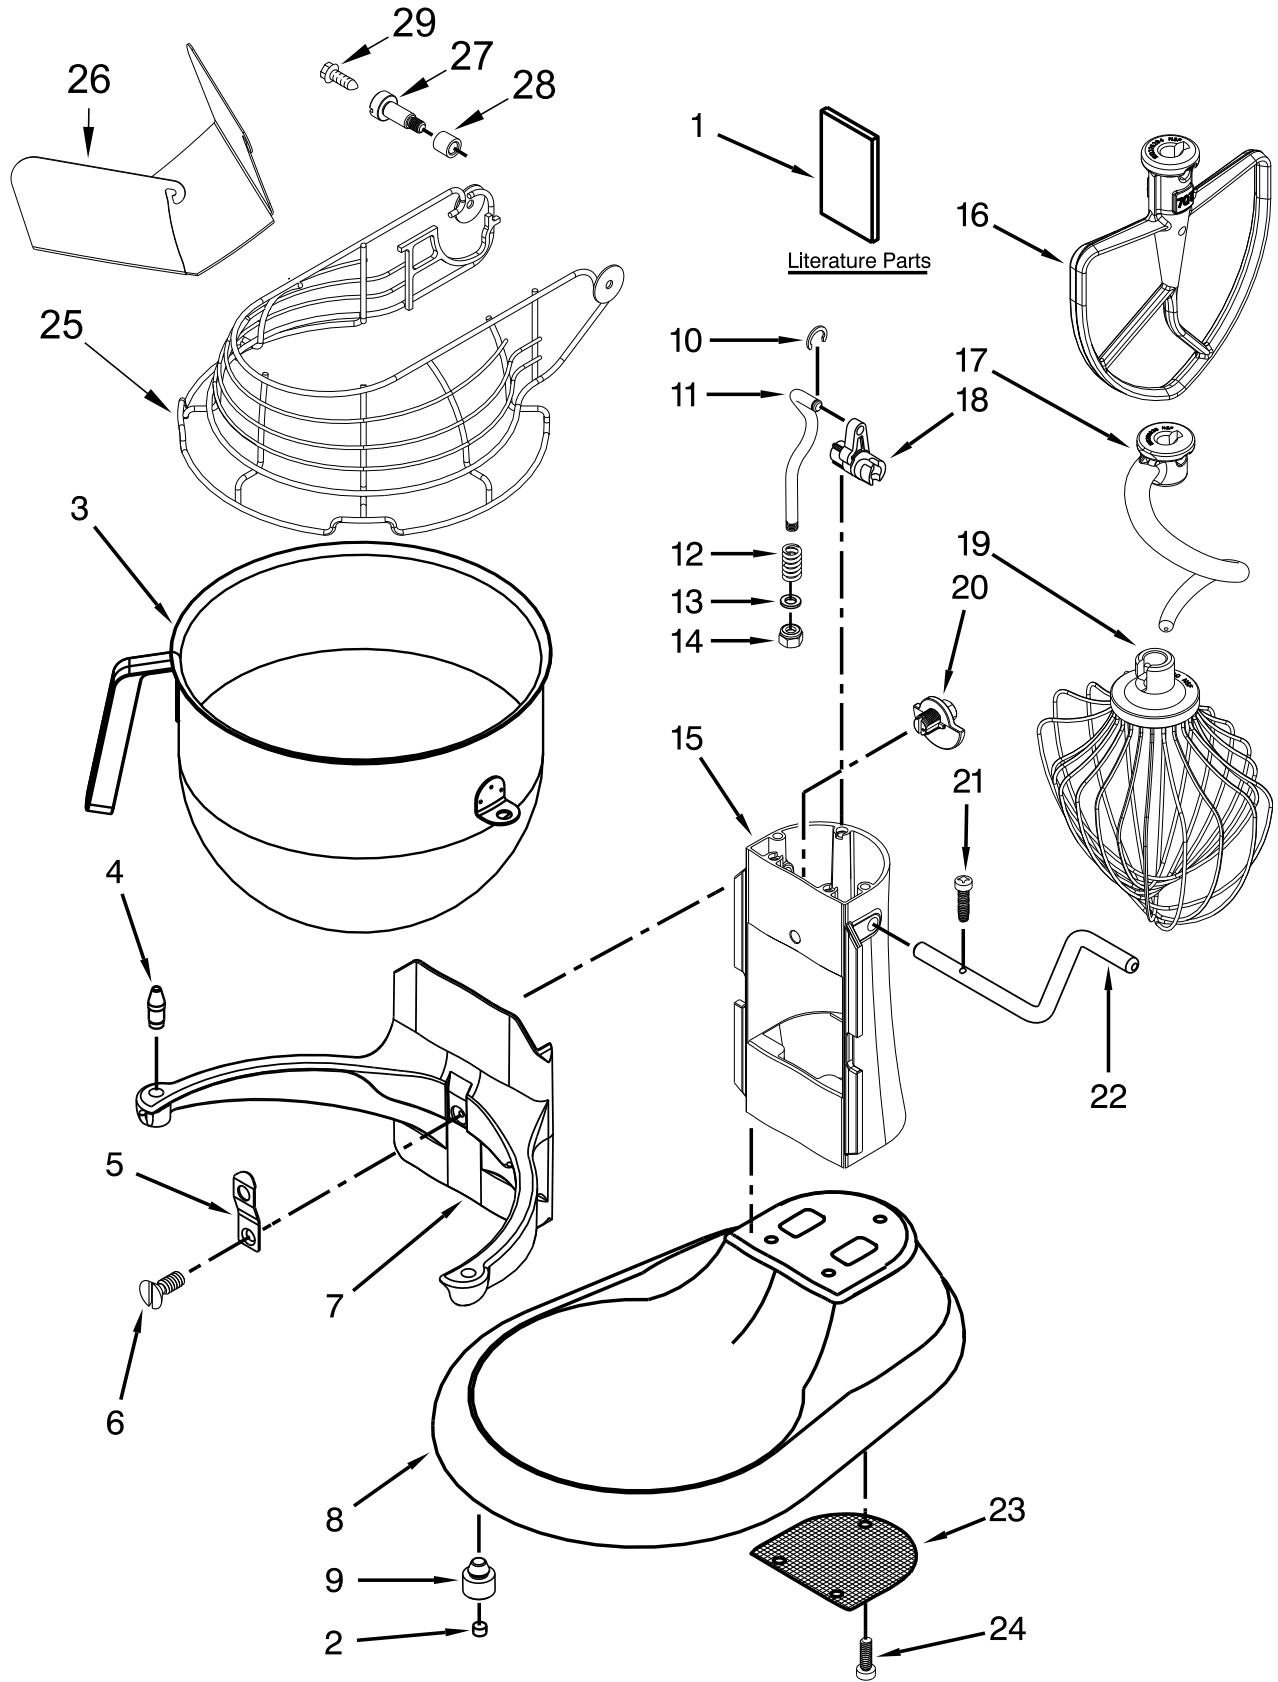

BASE AND PEDESTAL UNIT PARTS

BASE AND PEDESTAL UNIT PARTS

<u>Illus.</u> <u>No.</u>	<u>Part No.</u>	<u>Description</u>	<u>Illus.</u> <u>No.</u>	<u>Part No.</u>	<u>Description</u>	<u>Illus.</u> <u>No.</u>	<u>Part No.</u>	<u>Description</u>
1		Literature Parts	10	9703307	Ring, Retaining	23	9706814	Screen, Vent
	W10581080	Use and Care Guide	11	W10598835	Rod, Bowl Lift	24	3400200	Screw
2	W10439369	Plug, Foot	12	9237	Spring, Lift Rod	25	W10622342	Guard, Bowl
3	W10508588	Bowl, 8 Quart	13	9703439	Washer	26	W10600050	Chute, Pouring
4	240185	Pin, Retaining Bowl	14	8533907	Nut	27	W10308293	Pin, Guard
5	W10504114	Clip, Bowl Retainer	15		Column and Pins (Refer to Color Variation Parts Page)	28	W10445096	Sleeve, Guard
6	3400018	Screw	16	W10376294	Beater, Flat (Stainless)	29	W10572158	Screw
7		Bowl Support and Pins (Refer to Color Variation Parts Page)	17	W10462785	Hook, Dough (Stainless)			
8		Base and Foot Assembly (Refer to Color Variation Parts Page)	18	9706885	Arm, Bowl Lift			
			19	W10600940	Whip, Wire			
			20	9703426	Cam, Adjusting			
			21	3400863	Screw			
9	9708649	Foot	22	W10598836	Handle, Bowl Lift			