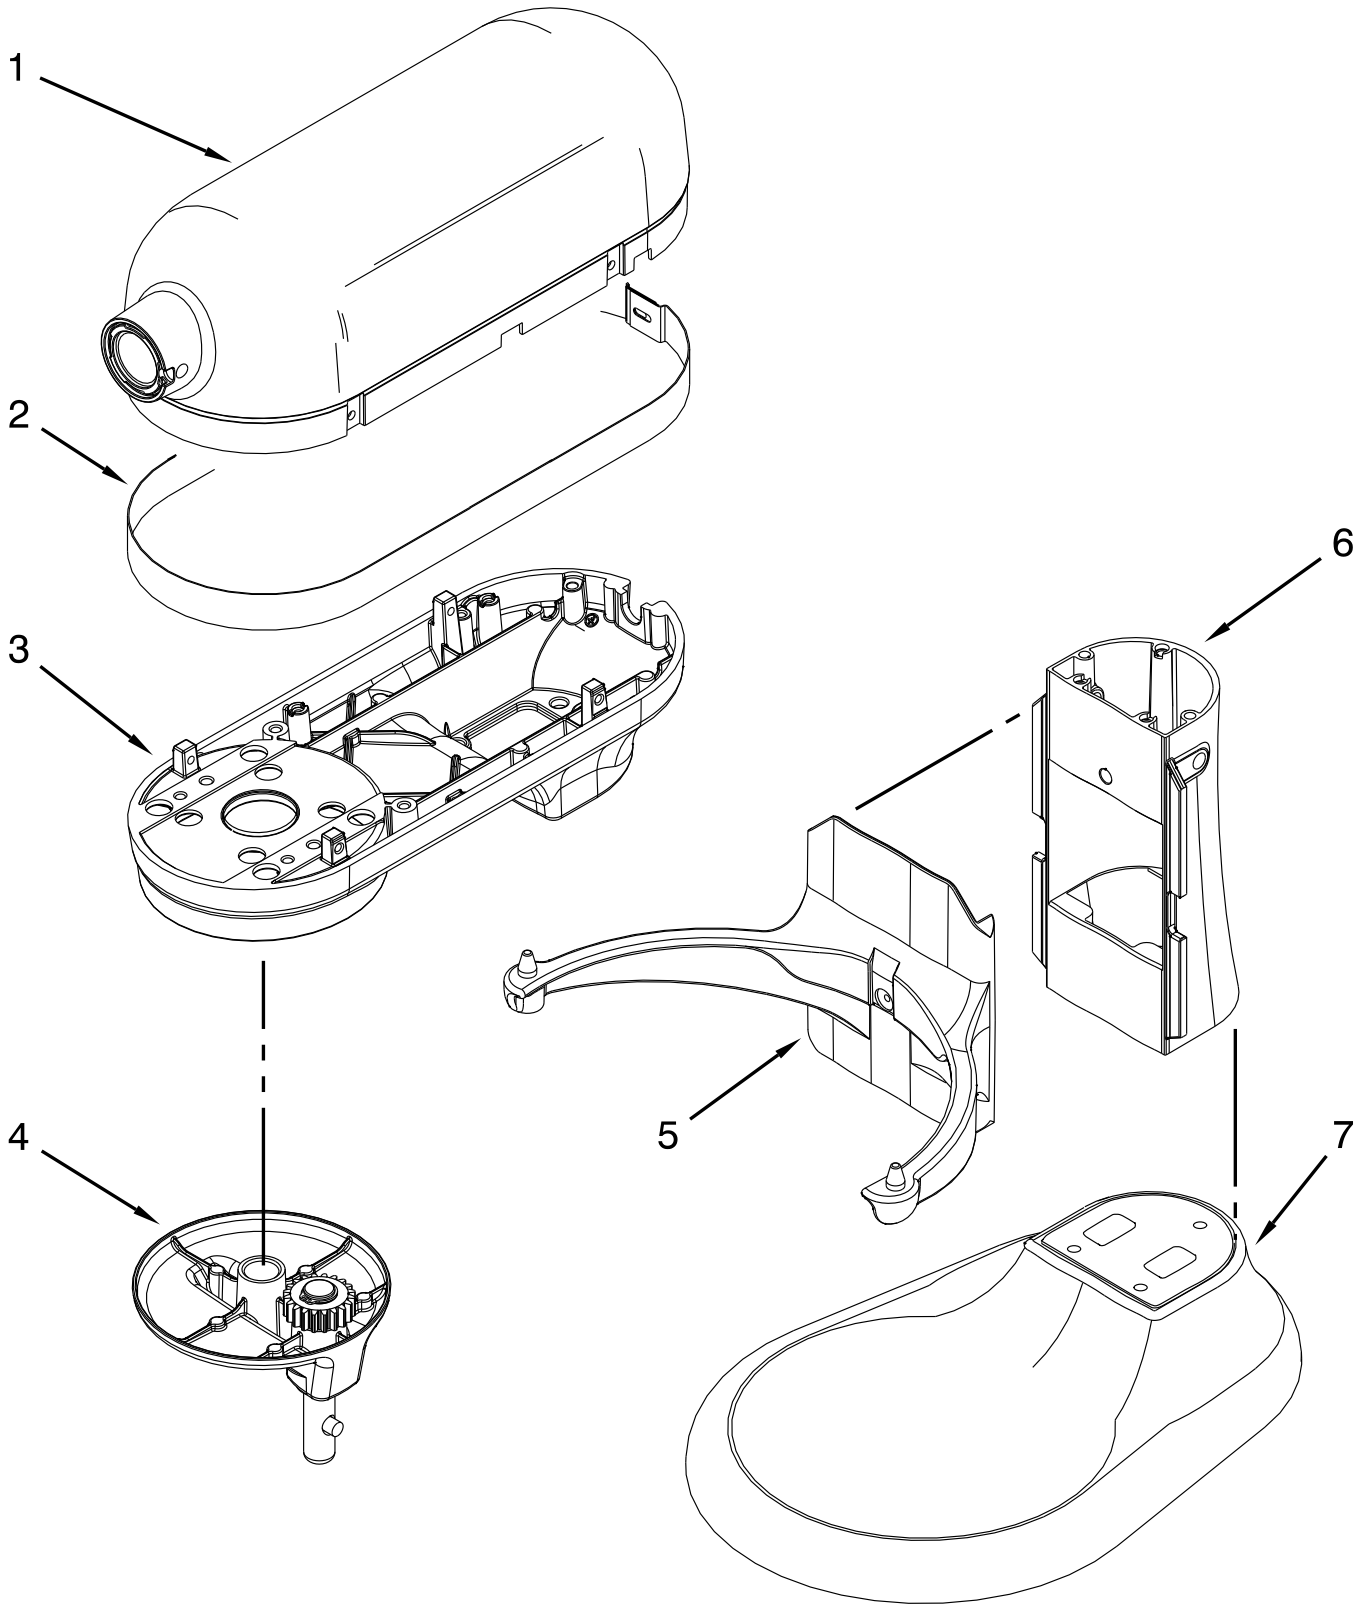

KitchenAid®

**8 QT. STAND MIXER
COMMERCIAL - BOWL LIFT**

MODELS:

KSMC895DP0 (Dark Pewter)
KSMC895ER0 (Empire Red)
KSMC895NP0 (Nickel Pearl)
KSMC895OB0 (Onyx Black)
KSMC895WH0 (White)

COLOR VARIATION PARTS

BASE AND PEDESTAL UNIT PARTS

BASE AND PEDESTAL UNIT PARTS

<u>Illus.</u> <u>No.</u>	<u>Part No.</u>	<u>Description</u>	<u>Illus.</u> <u>No.</u>	<u>Part No.</u>	<u>Description</u>	<u>Illus.</u> <u>No.</u>	<u>Part No.</u>	<u>Description</u>
1		Literature Parts	10	9703307	Ring, Retaining	23	9706814	Screen, Vent
	W10581080	Use and Care Guide	11	W10598835	Rod, Bowl Lift	24	3400200	Screw
2	W10439369	Plug, Foot	12	9237	Spring, Lift Rod	25	W10622342	Guard, Bowl
3	W10508588	Bowl, 8 Quart	13	9703439	Washer	26	W10600050	Chute, Pouring
4	240185	Pin, Retaining Bowl	14	8533907	Nut	27	W10308293	Pin, Guard
5	W10504114	Clip, Bowl Retainer	15		Column and Pins (Refer to Color Variation Parts Page)	28	W10445096	Sleeve, Guard
6	3400018	Screw	16	W10376294	Beater, Flat (Stainless)	29	W10572158	Screw
7		Bowl Support and Pins (Refer to Color Variation Parts Page)	17	W10462785	Hook, Dough (Stainless)			
8		Base and Foot Assembly (Refer to Color Variation Parts Page)	18	9706885	Arm, Bowl Lift			
			19	W10600940	Whip, Wire			
			20	9703426	Cam, Adjusting			
			21	3400863	Screw			
9	9708649	Foot	22	W10598836	Handle, Bowl Lift			