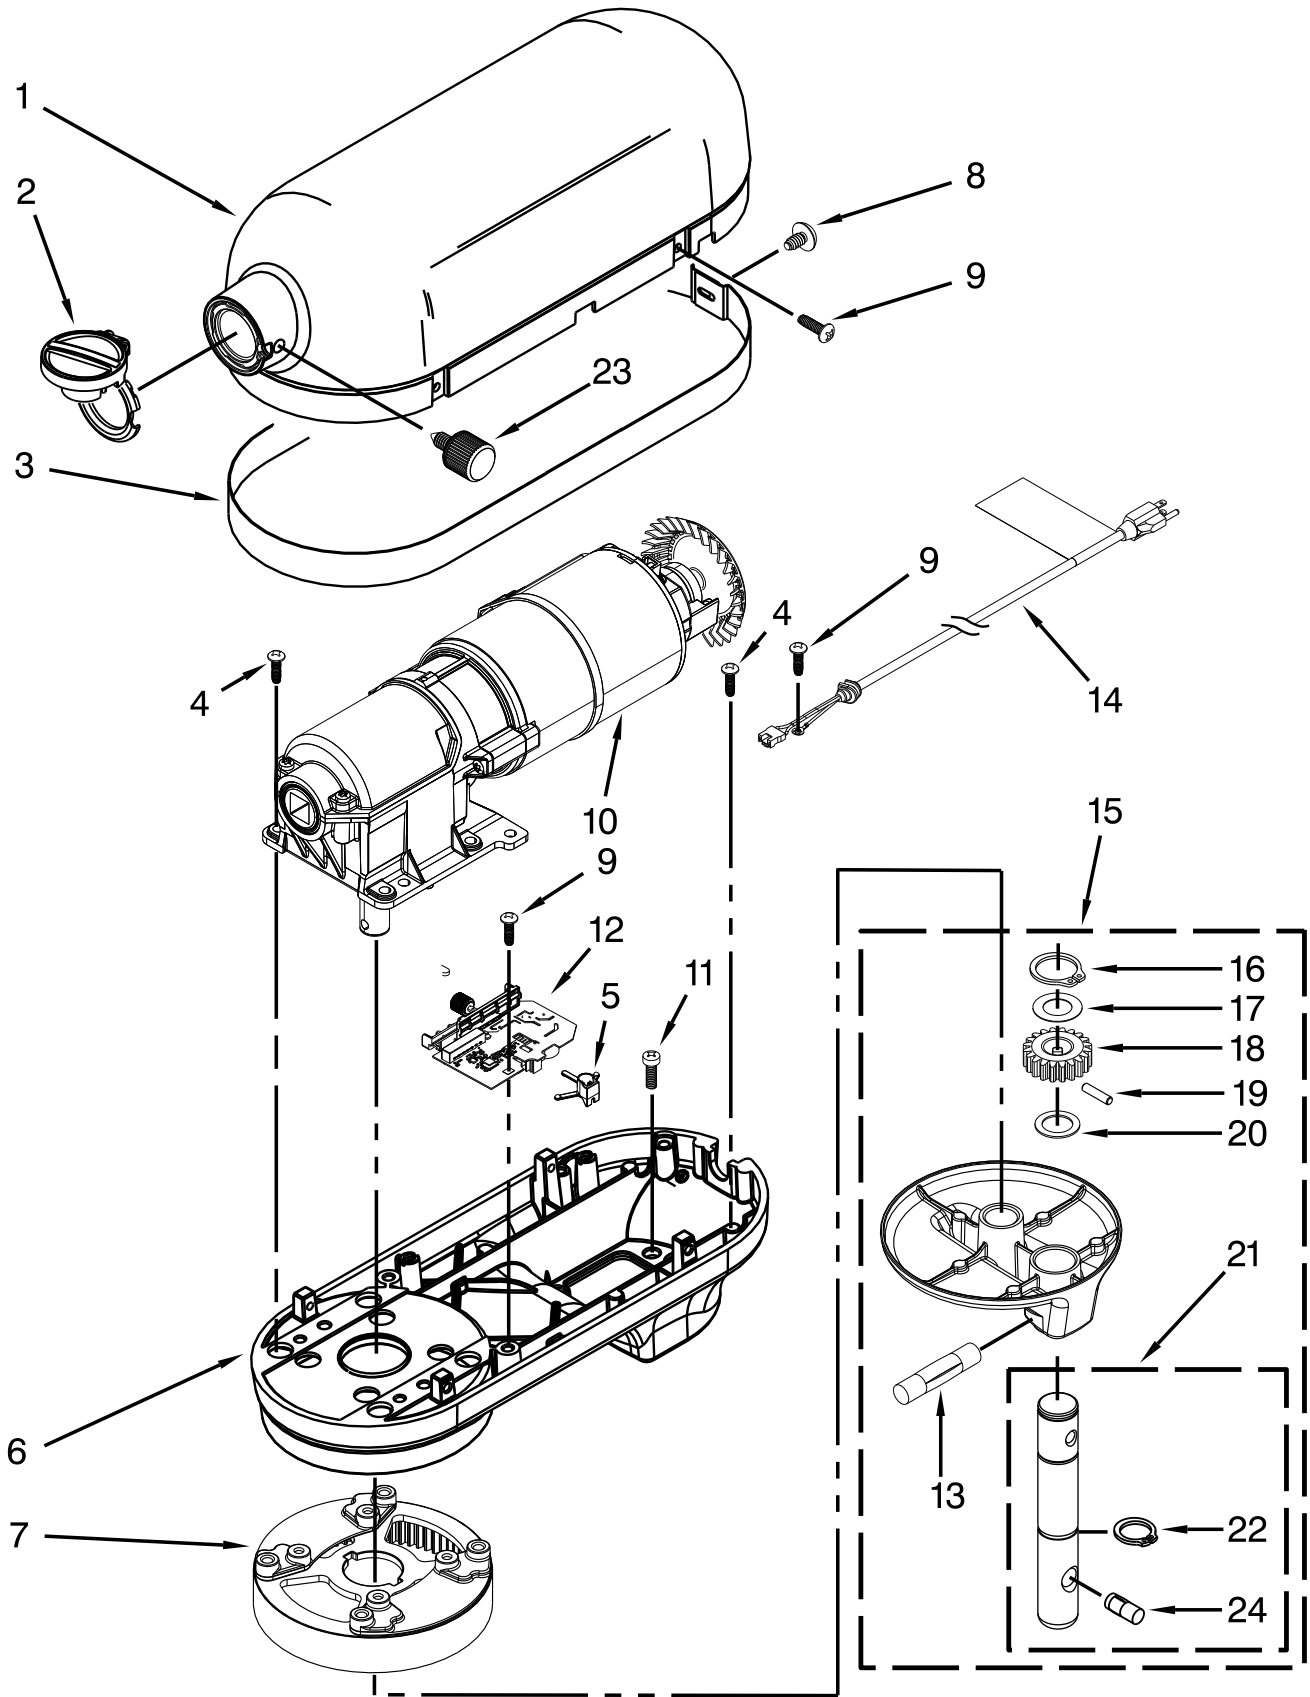

KitchenAid®

**8 QT. STAND MIXER
COMMERCIAL - BOWL LIFT**

MODELS:

KSMC895DP0 (Dark Pewter)
KSMC895ER0 (Empire Red)
KSMC895NP0 (Nickel Pearl)
KSMC895OB0 (Onyx Black)
KSMC895WH0 (White)

COLOR VARIATION PARTS

CASE, GEARING AND PLANETARY UNIT PARTS

CASE, GEARING AND PLANETARY UNIT PARTS

<u>Illus.</u> <u>No.</u>	<u>Part No.</u>	<u>Description</u>	<u>Illus.</u> <u>No.</u>	<u>Part No.</u>	<u>Description</u>	<u>Illus.</u> <u>No.</u>	<u>Part No.</u>	<u>Description</u>
1		Motor Housing (Refer to Color Variation Parts Page)	8	3400617	Screw	16	9703438	Ring, Retaining
2	W10394928	Cap, Attachment Hub, Hinged	9	3400814	Screw	17	9706090	Washer
3		Trim Band (Refer to Color Variation Parts Page)	10	W10517938	Motor, 120 Volt Assembly	18	W10234643	Gear, Pinion
4	W10351843	Screw	11	3400200	Screw	19	9707223	Pin, Retaining
5	W10305968	Holder, Control	12		Control Assembly	20	8533910	Washer
6		Lower Gearcase (Refer to Color Variation Parts Page)		W10599478	Canadian	21	9708191	Shaft, Agitator
7	W10234493	Gear, Ring and Plate Assembly	13	W10234531	Pin, Groove	22	9703680	Clip, Retaining
			14		Cord, Power	23		Thumb Screw
				W10308001	Orange		W10360791	Black
			15		Planetary Assembly (Refer to Color Variation Parts Page)	24	9704677	Pin, Groove