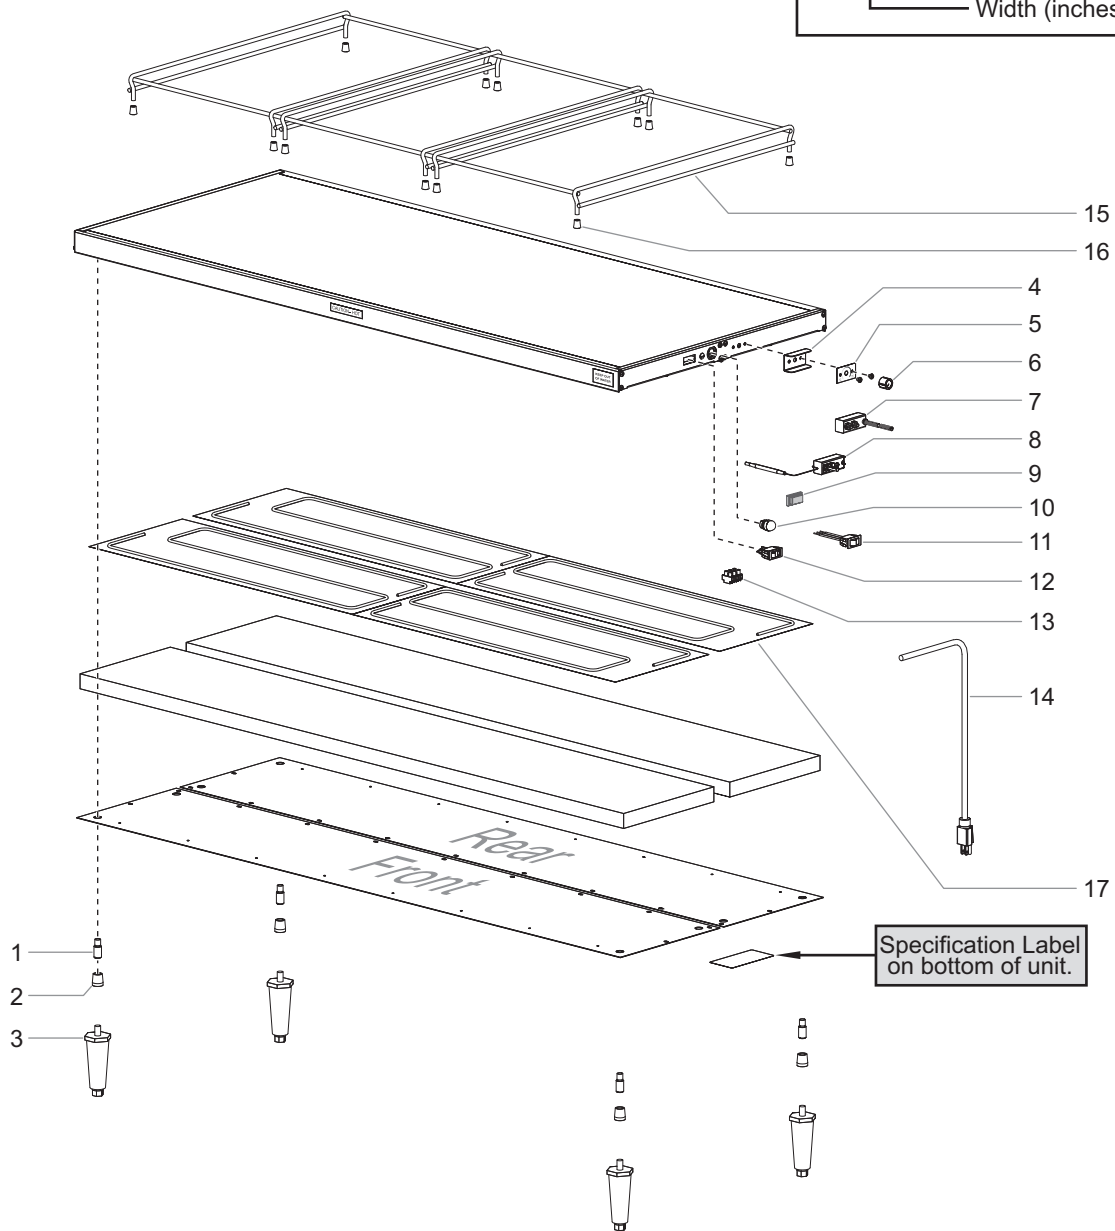

Replacement Parts List

HATCO GLO-RAY® HEATED SHELVES

GRS Series

Model Designation

GRS - XX - X

Glo-Ray
Heated Shelf

Depth:
 A = 6" (152 mm)
 B = 7-3/4" (197 mm)
 C = 9-3/4" (248 mm)
 D = 12" (305 mm)
 E = 13-3/4" (349 mm)
 F = 15-1/2" (394 mm)
 G = 15-3/4" (400 mm)
 H = 17-1/2" (445 mm)
 I = 19-1/2" (495 mm)
 J = 21-1/2" (546 mm)
 K = 23-1/2" (597 mm)
 L = 25-1/2" (648 mm)

Width (inches)

PARTS COMMON TO ALL GRS MODELS

Item	Description	Part Number	Qty.
1	Metal Foot	05.04.087.00	4
2	Foot Cover, Rubber	05.06.038.00	4
3	Adjustable Leg, 4"	05.30.007.00	4
4	Thermostat Guard (optional)	04.19.478.00	1
5	Temperature Label	07.03.134.00	1