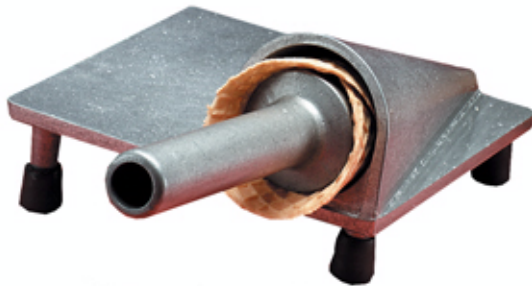

# GOLD MEDAL® PRODUCTS

10700 Medallion Drive | Cincinnati, OH 45241 | (800) 543-0862 | [www.gmpopcorn.com](http://www.gmpopcorn.com)

## #5028 - Easy Waffle Cone Roller

It turns an amateur operator into an expert! One piece cast aluminum mandrel lasts a lifetime. Cone form is also made of one-piece cast aluminum. Rolls both large and small Waffle Cones. Perfect Waffle Cones every time.