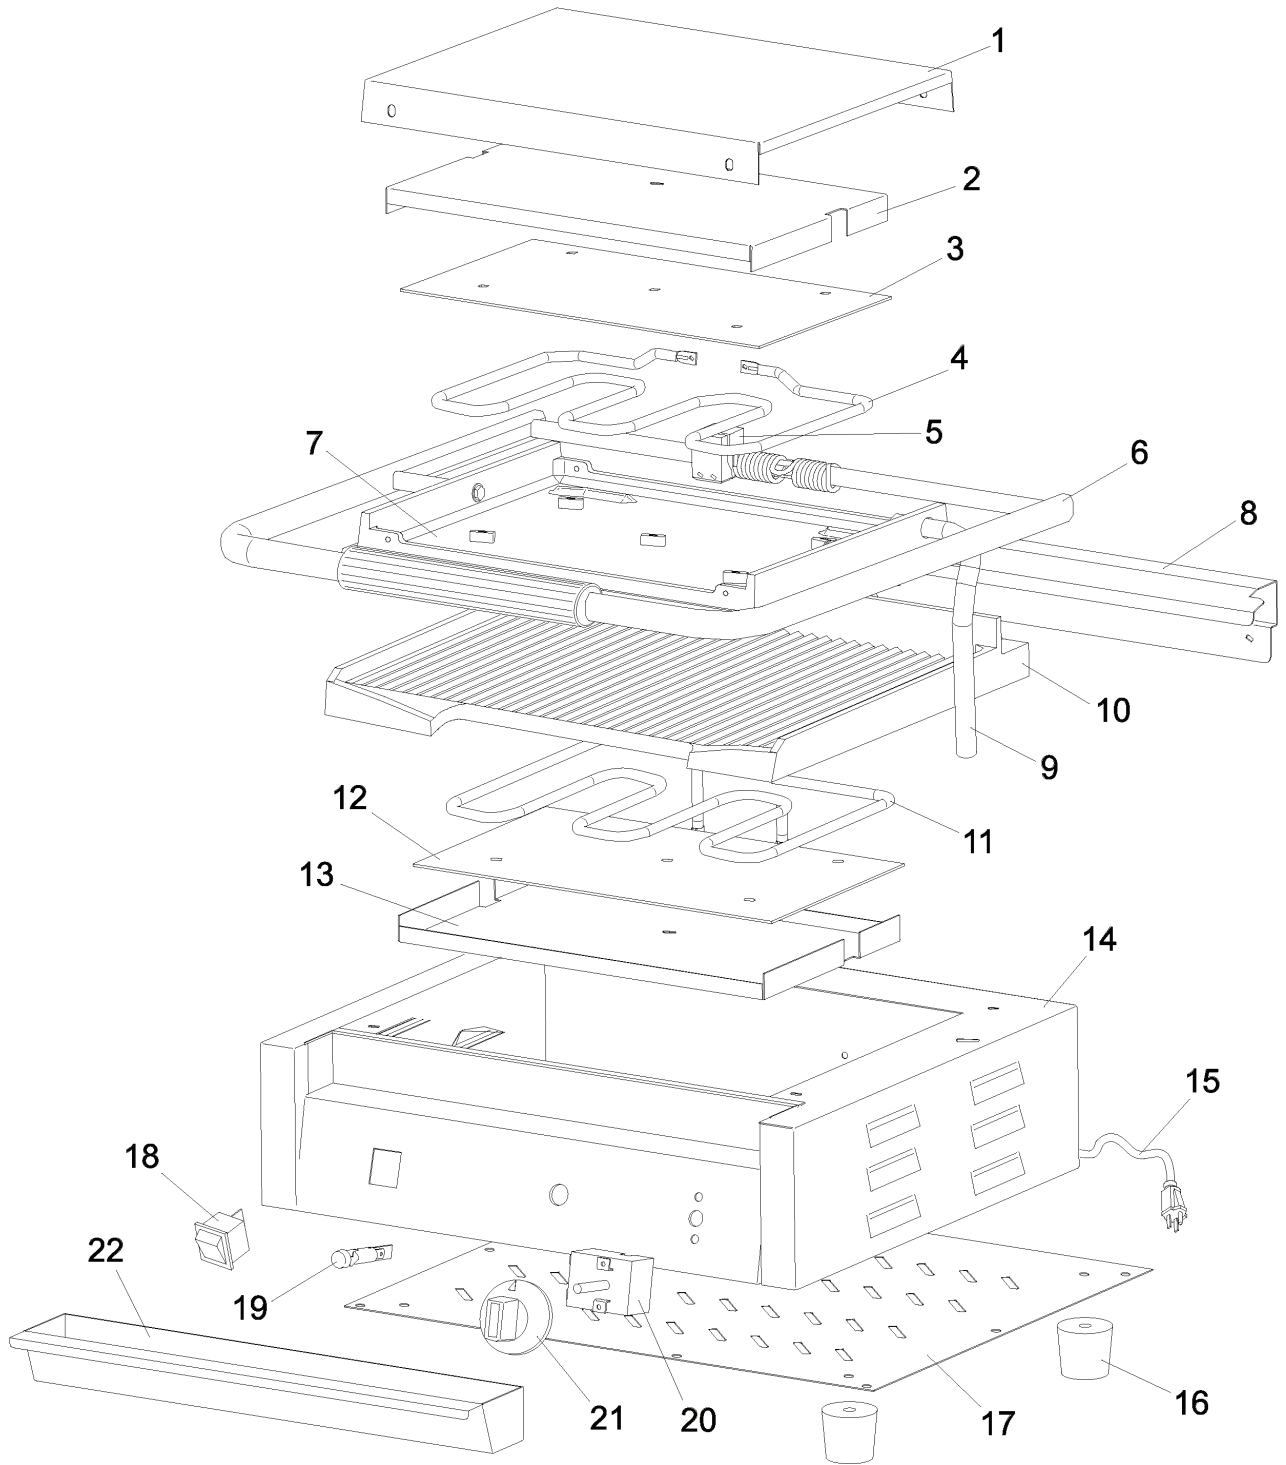

Parts Catalog

Model GPGDUE10

BISTRO SERIES ELECTRIC SANDWICH GRILLS

MODELS: GPG10, GSG10, GPGDUE10, GSGDUE10

CANADIAN MODELS: GPG10-C, GSG10-C, GPGDUE10-C, GSGDUE10-C

1-19-15

IMPORTANT!

TO EXPEDITE SHIPMENT OF PARTS, ALWAYS SPECIFY MODEL, REV,
PART NUMBER, AND SERIAL NUMBER OF UNIT.

TABLE OF CONTENTS

	<u>PAGE</u>
GPG10/GSG10/GPG10-C/GSG10-C Single Grill	1-2
GPGDUE10/GSGDUE10/GPGDUE10-C/GSGDUE10-C Double Grill	3-4
Wiring Diagram, GPG10/GSG10	5
Wiring Diagram, GPGDUE10/GSGDUE10	6

GPG10/GSG10/GPG10-C/GSG10-C 10 INCH SINGLE GRILL COMPONENTS

GPG10/GSG10/GPG10-C/GSG10-C 10 INCH SINGLE GRILL PARTS LIST

ITEM	DESCRIPTION	PART NUMBER	QTY	HARDWARE
1	Top Cover	U00707	1	
2	Upper Insulating Plate	U00708	1	
3	Upper Mica Plate	U00709	1	
4	Upper Element	U03061225050	1	
5	Adjustable Tension Bracket	U00710	1	
6	Handle	U00712	1	
7	Upper Cast Iron - Sandwich Grill (Smooth)	U00711	1	
	Upper Cast Iron - Panini Grill (Grooved)	U00713		
8	Back Baffle	U00714	1	
9	Wiring Cover	U01021005045	1	
10	Lower Cast Iron - Sandwich Grill (Smooth)	U00715	1	
	Lower Cast Iron - Panini Grill (Grooved)	U00716		
11	Lower Element	U03061225051	1	
12	Lower Mica Plate	U00717	1	
13	Lower Insulating Plate	U00718	1	
14	Body Assembly	U00719	1	
15	Cord & Plug	U03021205012	1	
	Cord & Plug (Models GPG10-C/GSG10-C Only)	U03021205010		
16	Foot	U02121165004	4	
17	Base Plate	U01071040021	1	
18	Power Switch	U03041215027	1	
19	Indicator Light	U03091240005	1	
20	Thermostat	U03051220022	1	
21	Dial	U02101155019	1	
22	Drip Tray	U01051026865	1	