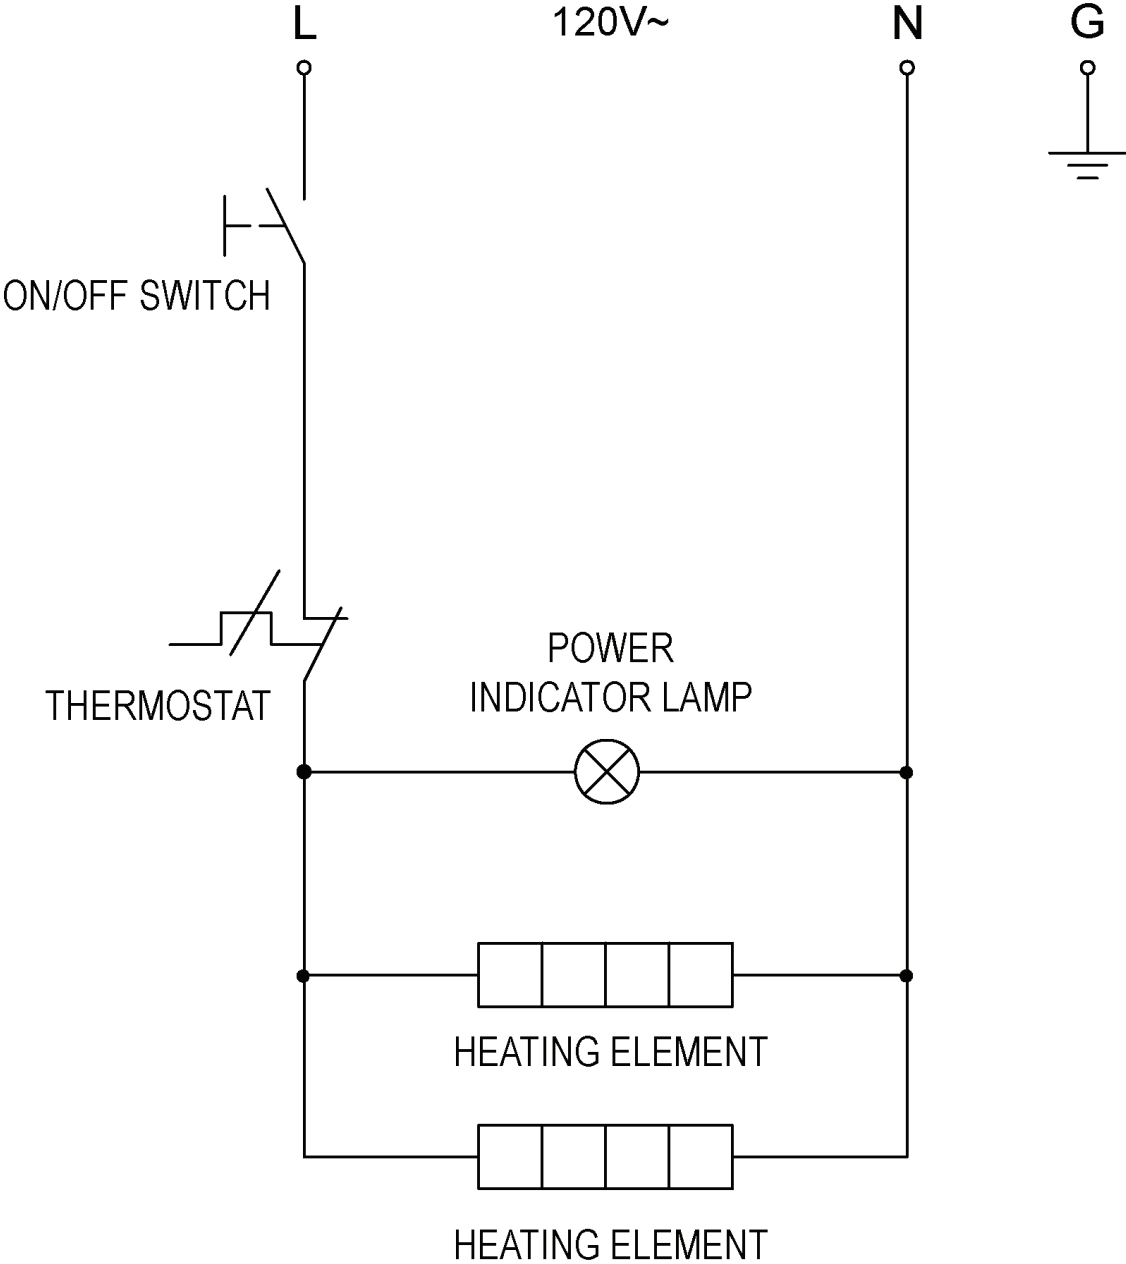

GPGDUE10/GSGDUE10/GPGDUE10-C/GSGDUE10-C 10 INCH DOUBLE GRILL COMPONENTS

ITEM	DESCRIPTION	PART NUMBER	QTY	HARDWARE
1	Top Cover	U00720	2	
2	Upper Insulating Plate	U00733	2	
3	Upper Element Insulating Plate	U00721	2	
4	Adjustable Tension Bracket	U01021005138	2	
5	Upper Element	U03061225060	2	
6	Handle Assembly, Left	U00722	1	
7	Handle Assembly, Right	U00723	1	
8	10" Upper Right Cast Iron - Panini Grill (Grooved)	U00724	1	
	10" Upper Left Cast Iron - Panini Grill (Grooved)	U00725		
	10" Upper Right Cast Iron - Sandwich Grill (Smooth)	U00726		
	10" Upper Left Cast Iron - Sandwich Grill (Smooth)	U00727		
9	Back Plate, Right	U00728	1	
10	Back Plate, Left	U00729	1	
11	Wiring Cover, Right	U01021005045	1	
12	Wiring Cover, Left	U00701	1	
13	20" Lower Cast Iron - Sandwich Grill (Smooth)	U00730	1	
	20" Lower Cast Iron - Panini Grill (Grooved)	U00731		
14	Body Assembly	U00732	1	
15	Cord & Plug	U03021205011	1	
	Cord & Plug (Models GPGDUE10-C/GSGDUE10-C Only)	U03021205010		
16	Lower Element	U03061225061	2	
17	Lower Mica Plate	U00721	2	
18	Lower Insulating Plate	U00733	2	
19	Base Plate	U01071040231	1	
20	Foot	U02121165004	4	
21	Power Switch	U03041215027	2	
22	Indicator Light	U03091240006	2	
23	Thermostat	U03051220022	2	
24	Dial	U02101155019	1	
25	Drip Tray	U01051027353	1	

WIRING DIAGRAM, 10 INCH SINGLE GRILL: GPG10/GSG10