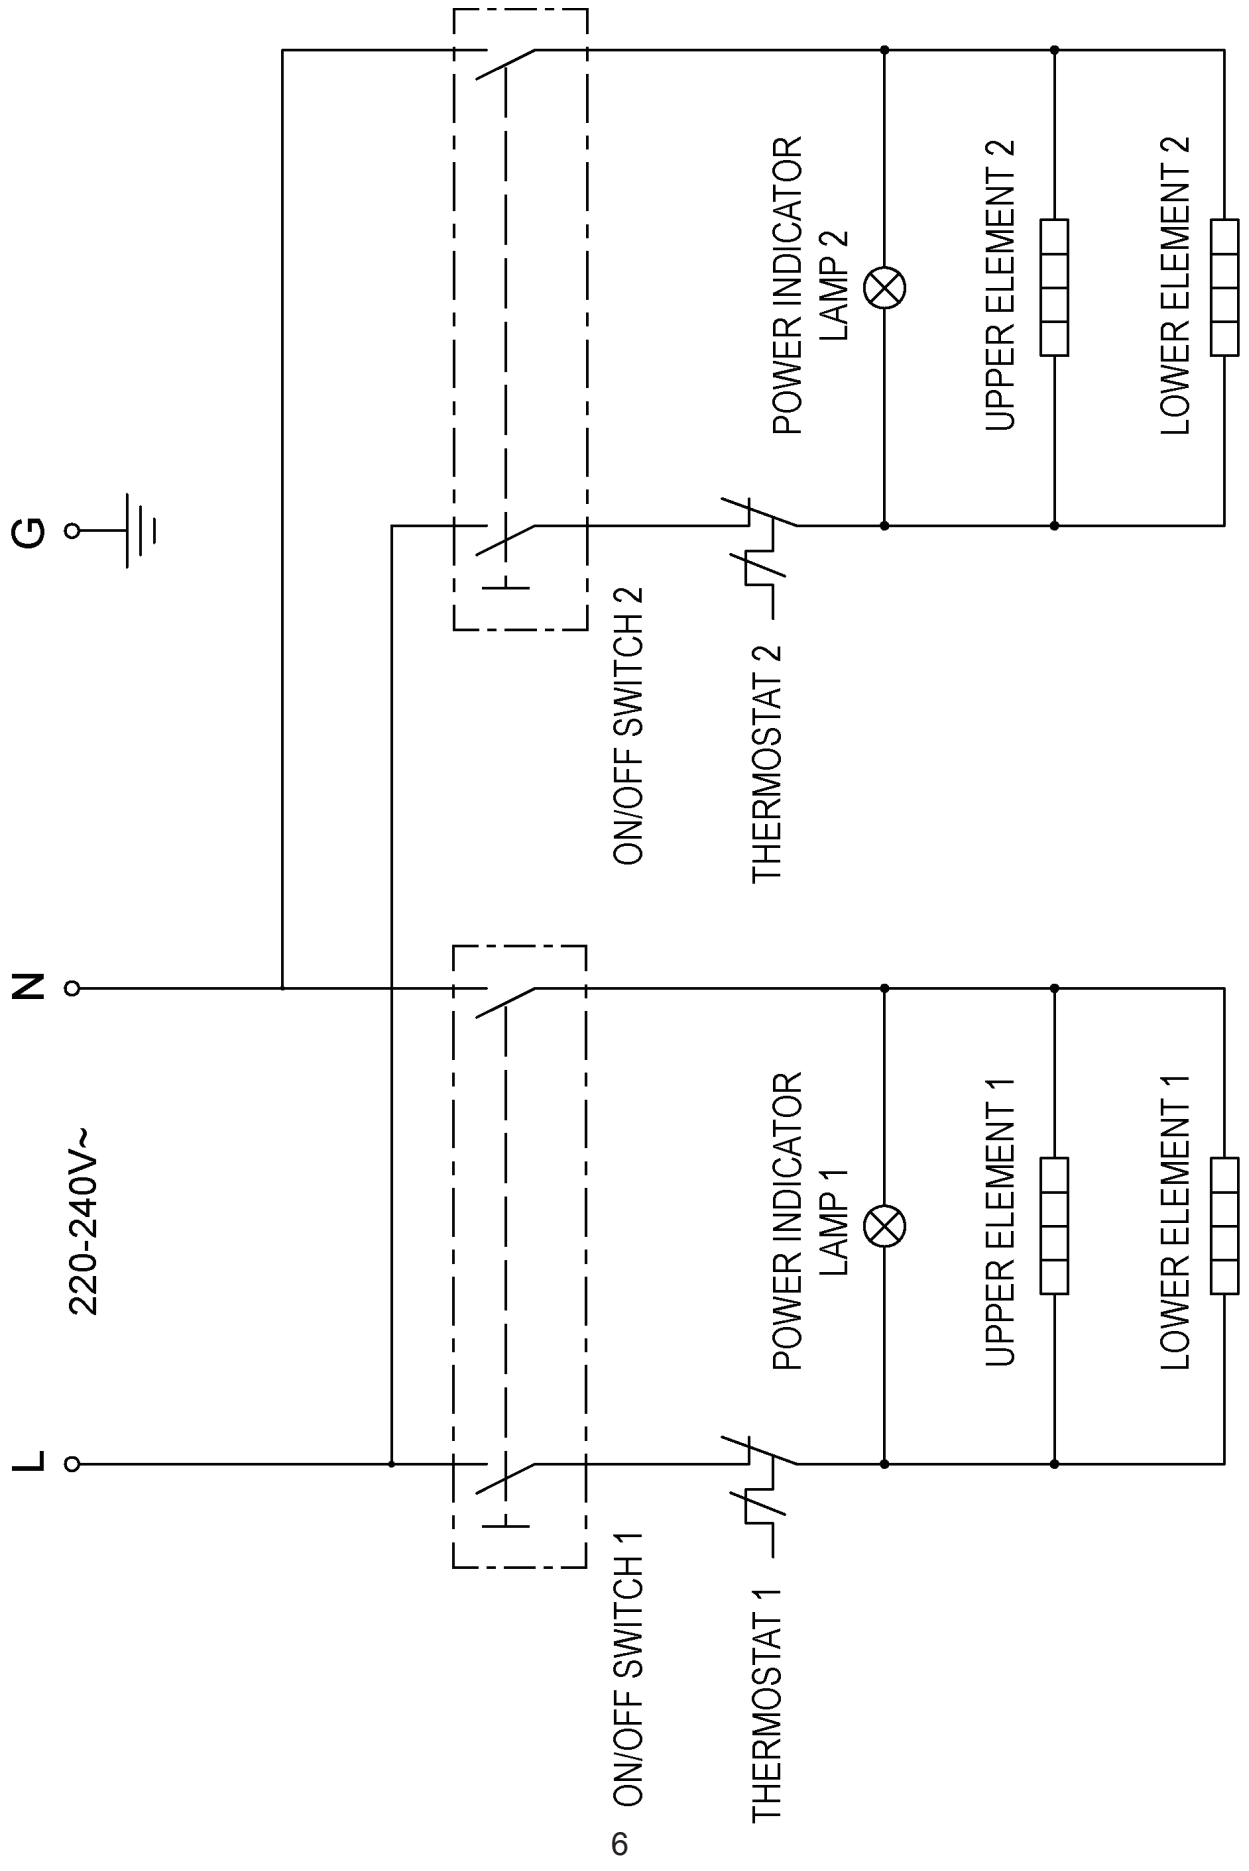

WIRING DIAGRAM, 10" DOUBLE GRILL: GPGDUE10/GSGDUE10