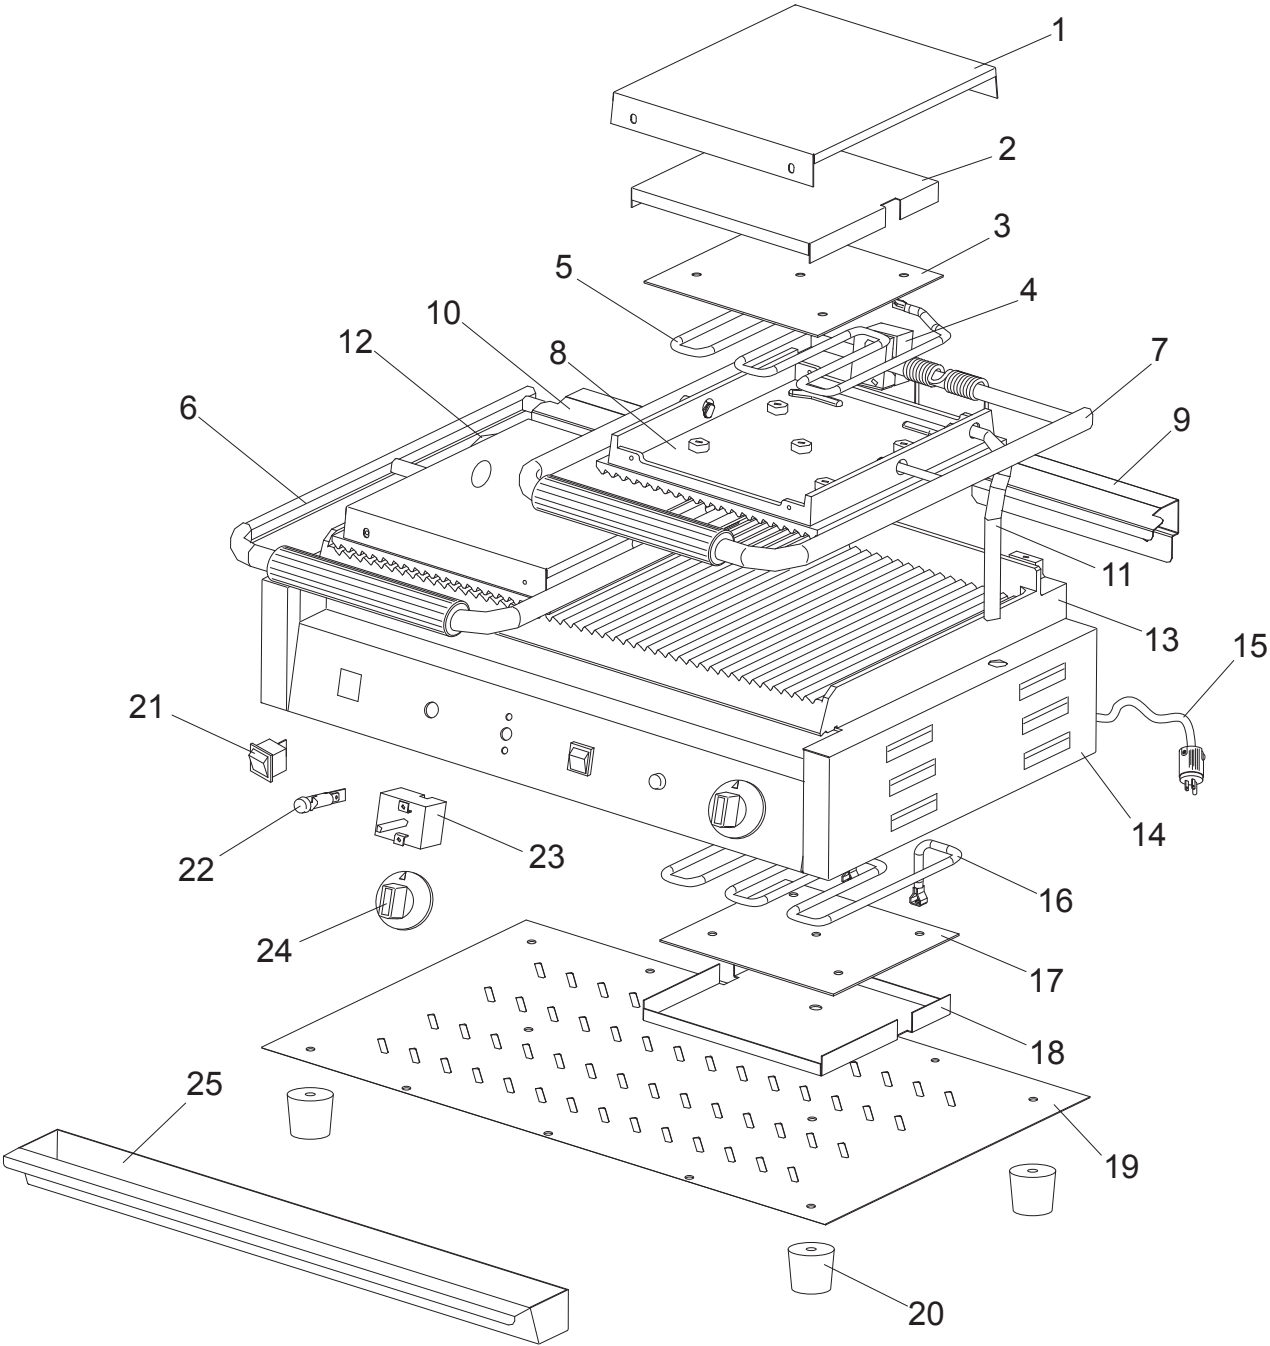

GPGDUE10/GSGDUE10/GPGDUE10-C/GSGDUE10-C 10 INCH DOUBLE GRILL COMPONENTS

GPGDUE10/GSGDUE10/GPGDUE10-C/GSGDUE10-C 10 INCH DOUBLE GRILL COMPONENTS

ITEM	DESCRIPTION	PART NUMBER	QTY	HARDWARE
1	Top Cover	U00720	2	
2	Upper Insulating Plate	U00733	2	
3	Upper Element Insulating Plate	U00721	2	
4	Adjustable Tension Bracket	U01021005138	2	
5	Upper Element	U03061225060	2	
6	Handle Assembly, Left	U00722	1	
7	Handle Assembly, Right	U00723	1	
8	10" Upper Right Cast Iron - Panini Grill (Grooved)	U00724	1	
	10" Upper Left Cast Iron - Panini Grill (Grooved)	U00725		
	10" Upper Right Cast Iron - Sandwich Grill (Smooth)	U00726		
	10" Upper Left Cast Iron - Sandwich Grill (Smooth)	U00727		
9	Back Plate, Right	U00728	1	
10	Back Plate, Left	U00729	1	
11	Wiring Cover, Right	U01021005045	1	
12	Wiring Cover, Left	U00701	1	
13	20" Lower Cast Iron - Sandwich Grill (Smooth)	U00730	1	
	20" Lower Cast Iron - Panini Grill (Grooved)	U00731		
14	Body Assembly	U00732	1	
15	Cord & Plug	U03021205011	1	
	Cord & Plug (Models GPGDUE10-C/GSGDUE10-C Only)	U03021205010		
16	Lower Element	U03061225061	2	
17	Lower Mica Plate	U00721	2	
18	Lower Insulating Plate	U00733	2	
19	Base Plate	U01071040231	1	
20	Foot	U02121165004	4	
21	Power Switch	U03041215027	2	
22	Indicator Light	U03091240006	2	
23	Thermostat	U03051220022	2	
24	Dial	U02101155019	1	
25	Drip Tray	U01051027353	1