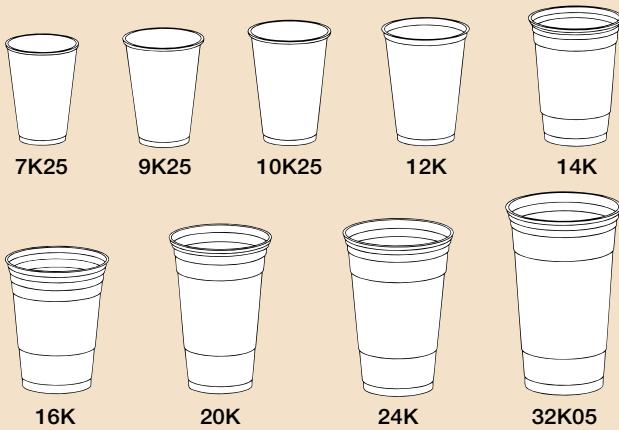

Translucent Cups

Sizes available from the 3 1/2 ounce all the way to the 32 ounce big drink cup. Sidewall rings add strength and provide a no-slip gripping surface.

Custom Printed Cups

A separate line of smooth-wall translucent cups are available just for custom printing. Personalize your beverage service with the name of your business...it will increase market visibility by keeping your name in front of your customers. And, custom printed cold cups are great for promoting special events, trade shows, festivals...the list goes on and on. Sizes available from 7 ounce to 32 ounce, printed up to four spot colors.

Translucent Cups

Custom Printed Translucent Cups

Stock Number	Description	Packing Bag/Case	Case Cube	Case Weight	Use Lid
3.5N25	3½ oz. Cup	100/2500	1.7	14.4	-
5N25	5 oz. Cup	100/2500	2.2	20.0	L7N25
7N25	7 oz. Cup	100/2500	2.6	23.5	L7N25
9N25	9 oz. Cup	100/2500	3.0	33.7	L9N25
10N25	10 oz. Cup	100/2500	3.1	35.8	L10N25
12SN	12 oz. Cup	50/1000	2.2	16.5	L14N
14N	14 oz. Cup	50/1000	2.4	19.0	L14N
16TN	16 oz. Tall	50/1000	2.7	22.8	L16TN
16K	16 oz. Cup	50/1000	3.8	25.6	L24TN, PET24LCD, PET24LCDHX, 24SL05
20N	20 oz. Cup	50/1000	3.7	29.0	L24TN, PET24LCD, PET24LCDHX, 24SL05
24TN	24 oz. Cup	50/1000	4.7	33.8	L24TN, PET24LCD, PET24LCDHX, 24SL05
32N05	32 oz. Cup	50/500	2.7	24.4	L32N05
7K25	7 oz. Cup	100/2500	2.8	27.2	L7N25
9K25	9 oz. Cup	100/2500	3.1	33.2	L9N25
10K25	10 oz. Cup	100/2500	3.3	36.4	L10N25
12K	12 oz. Cup	50/1000	2.4	18.4	L12K
14K	14 oz. Cup	50/1000	3.1	20.8	L14N
16K	16 oz. Cup	50/1000	3.8	25.6	L24TN, PET24LCD, PET24LCDHX, 24SL05
20K	20 oz. Cup	50/1000	3.7	31.3	L24TN, PET24LCD, PET24LCDHX, 24SL05
24K	24 oz. Cup	50/1000	4.9	42.2	20SL, 20LCDH
32K05	32 oz. Cup	50/500	3.2	28.3	L32N05