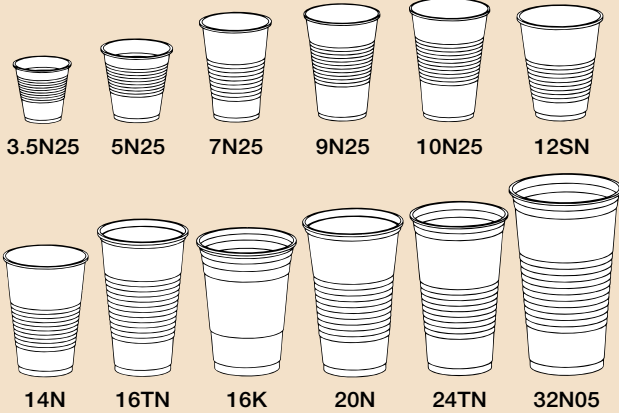

Translucent Cups