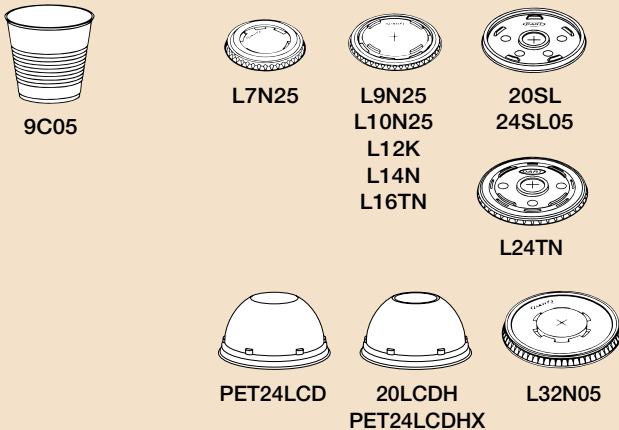

Translucent Cups

Custom Printed Translucent Cups

Stock Number	Description	Packing Bag/Case	Case Cube	Case Weight	Use Lid
3.5N25	3½ oz. Cup	100/2500	1.7	14.4	-
5N25	5 oz. Cup	100/2500	2.2	20.0	L7N25
7N25	7 oz. Cup	100/2500	2.6	23.5	L7N25
9N25	9 oz. Cup	100/2500	3.0	33.7	L9N25
10N25	10 oz. Cup	100/2500	3.1	35.8	L10N25
12SN	12 oz. Cup	50/1000	2.2	16.5	L14N
14N	14 oz. Cup	50/1000	2.4	19.0	L14N
16TN	16 oz. Tall	50/1000	2.7	22.8	L16TN
16K	16 oz. Cup	50/1000	3.8	25.6	L24TN, PET24LCD, PET24LCDHX, 24SL05
20N	20 oz. Cup	50/1000	3.7	29.0	L24TN, PET24LCD, PET24LCDHX, 24SL05
24TN	24 oz. Cup	50/1000	4.7	33.8	L24TN, PET24LCD, PET24LCDHX, 24SL05
32N05	32 oz. Cup	50/500	2.7	24.4	L32N05
7K25	7 oz. Cup	100/2500	2.8	27.2	L7N25
9K25	9 oz. Cup	100/2500	3.1	33.2	L9N25
10K25	10 oz. Cup	100/2500	3.3	36.4	L10N25
12K	12 oz. Cup	50/1000	2.4	18.4	L12K
14K	14 oz. Cup	50/1000	3.1	20.8	L14N
16K	16 oz. Cup	50/1000	3.8	25.6	L24TN, PET24LCD, PET24LCDHX, 24SL05
20K	20 oz. Cup	50/1000	3.7	31.3	L24TN, PET24LCD, PET24LCDHX, 24SL05
24K	24 oz. Cup	50/1000	4.9	42.2	20SL, 20LCDH
32K05	32 oz. Cup	50/500	3.2	28.3	L32N05

Clear Cup Lids

Stock Number	Description	Packing Bag/Case	Case Cube	Case Weight
9C05	9 oz. Clear	25/500	1.1	9.7
L7N25	Translucent	100/2500	1.9	7.9
L9N25	Translucent, Straw Slotted	100/2500	2.2	9.5
L10N25	Translucent, Straw Slotted	100/2500	2.3	10.9
L12K	Translucent, Straw Slotted	100/1000	1.0	4.7
L14N	Translucent, Straw Slotted	100/1000	1.2	5.0
L16TN	Translucent, Straw Slotted	100/1000	1.2	5.0
20SL	Translucent, Straw Slotted	100/1000	1.7	8.1
24SL05	Translucent, Straw Slotted	100/500	0.7	3.0
20LCDH	Clear, Dome w/Hole	50/1000	2.7	11.6
L24TN	Translucent, Straw Slotted	100/1000	1.6	5.8
PET24LCD	Clear, PET Dome	50/1000	2.2	10.8
PET24LCDHX	Clear, PET Dome w/Large Hole	50/1000	2.2	9.9
L32N05	Translucent, Straw Slotted	100/500	0.9	4.6