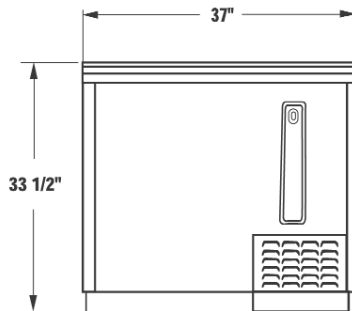

CBC37 FRONT VIEW