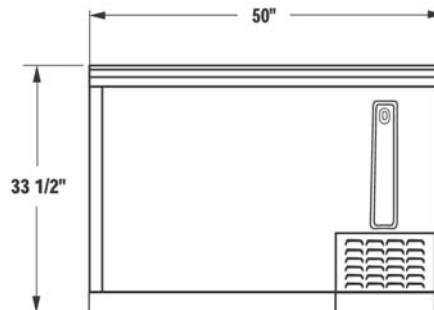

CBC50 FRONT VIEW