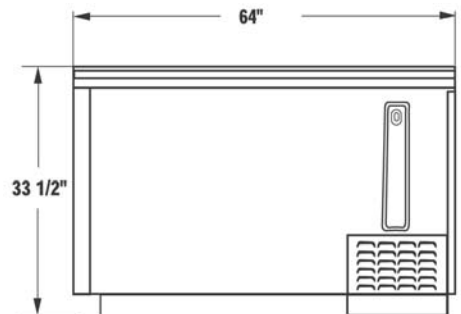

CBC64 FRONT VIEW