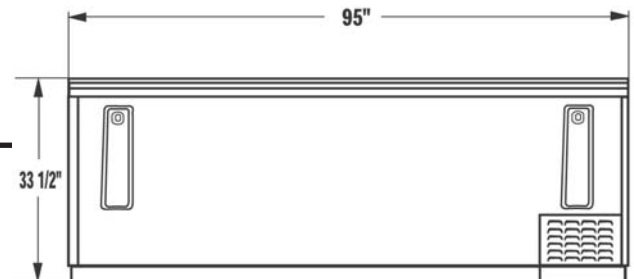

CBC95 FRONT VIEW

Continental
Refrigerator

A Division of National Refrigeration & A/C Products, Inc.
539 Dunksferry Road Bensalem, PA 19020
(800) 523-7138 Fax: (215) 244-9579
www.continentalrefrigerator.com