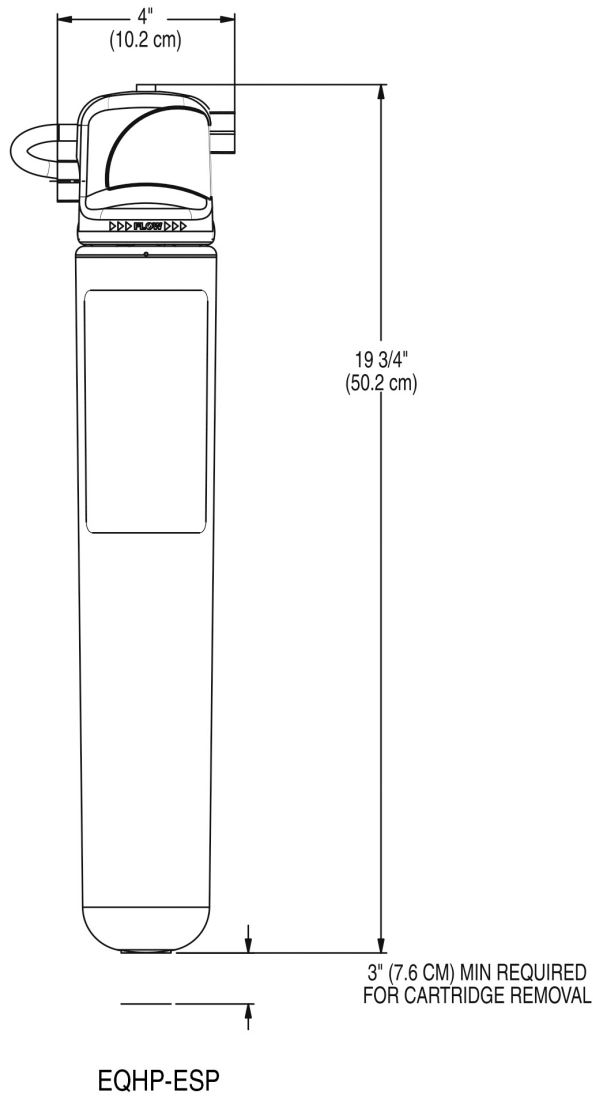

EQHP-ESP

19.8" x 4.0" x 4.0"
(50.3cm x 10.2cm x 10.2cm)

- Designed specifically for espresso applications
- Provides 422 gallons of hardness reduction @ 10.5 GPG (grains per gallon) with a service flow rate of .5 gpm
- Specialized blend of resin targeted to reduce hardness and alkalinity
- Integrated carbon block media to reduce chlorine taste and odor
- Sanitary quick connect valve-in-head design simultaneously shuts off and vents water with 1/4 turn, allowing for simple and trouble-free cartridge change-outs

Agency:

Specifications

Product #: 39000.0008

Cartridge Type: Sanitary Quick Connect

Additional Features

Capacity

Service Flow Rate	Capacity	Micron Rating
0.5 gal/min (1.9 L/min)	422 gal. (1597.4 L) @10 GPG of hardness	5.0

Plumbing Requirements

Max Operating Pressure	Max Operating Temperature	Inlet Connection	Outlet Connection
125 psi (862 kPa)	100°F(38°C)	3/8 IN FNPT	3/8 IN FNPT

BUNN® reserves the right to change specifications and product design without notice. Such revisions do not entitle the buyer to corresponding changes, improvements, additions or replacements for previously purchased equipment. For most current specifications and other info visit bunn.com.

Created on:
06/15/2017

Unit			Shipping					
	Width	Height	Depth	Width	Height	Depth	Weight	Volume
English	4.0 in.	19.8 in.	4.0 in.	-	-	-	4.550 lbs	-
Metric	10.2 cm	50.3 cm	10.2 cm	-	-	-	2.064 kgs	-

BUNN® reserves the right to change specifications and product design without notice. Such revisions do not entitle the buyer to corresponding changes, improvements, additions or replacements for previously purchased equipment. For most current specifications and other info visit bunn.com.