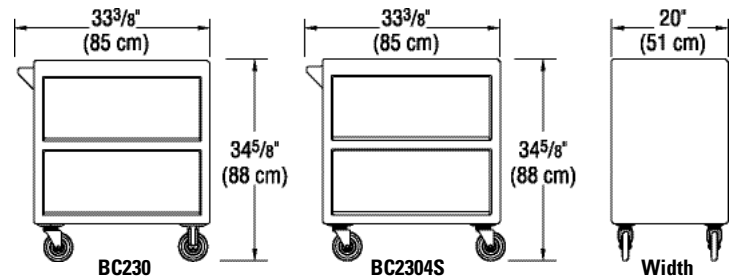

Approvals

Service Carts

Item No. _____

Specifier Identification No. _____

Model No. _____

Quantity _____

Open Sides

Models BC225, BC2254S
BC230, BC2304S
BC235, BC2354S

Specifications

Dimension Tolerance: +/- 1/4" (0,64 cm)

Code	Description	Load Capacity	Shelf Dimensions L x W x H	Exterior Dimensions L x W x H	Case lbs./cube Kg/m ³
BC225	Service Cart - Open Sides	350 lbs. (159 Kg.)	21 1/4" x 15 1/2" x 11 1/4" (56 x 39 x 29 cm)	27 3/4" x 16" x 32 3/4" (71 x 41 x 83 cm)	41 (9,20) 18 (0,26)
BC2254S	Service Cart - Open Sides	350 lbs. (159 Kg.)	21 1/4" x 15 1/2" x 11 1/4" (56 x 39 x 29 cm)	27 3/4" x 16" x 32 3/4" (71 x 41 x 83 cm)	43 (9,20) 18 (0,26)
BC230	Service Cart - Open Sides	500 lbs. (363 Kg.)	27" x 19 1/2" x 11 1/4" (69 x 49,5 x 29 cm)	33 3/8" x 20" x 34 5/8" (85 x 51 x 88 cm)	62 (15,13) 26 (0,42)
BC2304S	Service Cart - Open Sides	500 lbs. (363 Kg.)	27" x 19 1/2" x 11 1/4" (69 x 49,5 x 29 cm)	33 3/8" x 20" x 34 5/8" (85 x 51 x 88 cm)	61 (15,13) 26 (0,42)
BC235	Service Cart - Open Sides	500 lbs. (363 Kg.)	31 1/2" x 20 3/8" x 11 3/8" (79 x 52 x 29 cm)	37 3/8" x 21 1/2" x 34 3/8" (79 x 52 x 29 cm)	69 (17,85) 29,5 (0,5)
BC2354S	Service Cart - Open Sides	500 lbs. (363 Kg.)	31 1/2" x 20 3/8" x 11 3/8" (79 x 52 x 29 cm)	37 3/8" x 21 1/2" x 34 3/8" (95 x 55 x 88 cm)	68 (17,85) 29,5 (0,5)