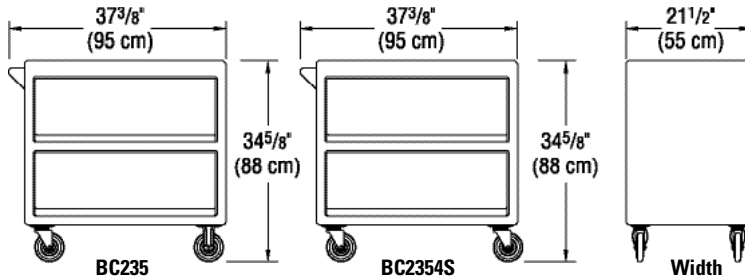

Approvals

Service Carts

Item No. _____

Specifier Identification No. _____

Model No. _____

Quantity _____

Open Sides

Models BC225, BC2254S
BC230, BC2304S
BC235, BC2354S

Specifications

Dimension Tolerance: +/- 1/4" (0,64 cm)

Code	Description	Load Capacity	Shelf Dimensions L x W x H	Exterior Dimensions L x W x H	Case lbs./cube Kg/m ³
BC225	Service Cart - Open Sides	350 lbs. (159 Kg.)	21 1/4" x 15 1/2" x 11 1/4" (56 x 39 x 29 cm)	27 3/4" x 16" x 32 3/4" (71 x 41 x 83 cm)	41 (9,20) 18 (0,26)
BC2254S	Service Cart - Open Sides	350 lbs. (159 Kg.)	21 1/4" x 15 1/2" x 11 1/4" (56 x 39 x 29 cm)	27 3/4" x 16" x 32 3/4" (71 x 41 x 83 cm)	43 (9,20) 18 (0,26)
BC230	Service Cart - Open Sides	500 lbs. (363 Kg.)	27" x 19 1/2" x 11 1/4" (69 x 49,5 x 29 cm)	33 3/8" x 20" x 34 5/8" (85 x 51 x 88 cm)	62 (15,13) 26 (0,42)
BC2304S	Service Cart - Open Sides	500 lbs. (363 Kg.)	27" x 19 1/2" x 11 1/4" (69 x 49,5 x 29 cm)	33 3/8" x 20" x 34 5/8" (85 x 51 x 88 cm)	61 (15,13) 26 (0,42)
BC235	Service Cart - Open Sides	500 lbs. (363 Kg.)	31 1/2" x 20 3/8" x 11 3/8" (79 x 52 x 29 cm)	37 3/8" x 21 1/2" x 34 3/8" (79 x 52 x 29 cm)	69 (17,85) 29,5 (0,5)
BC2354S	Service Cart - Open Sides	500 lbs. (363 Kg.)	31 1/2" x 20 3/8" x 11 3/8" (79 x 52 x 29 cm)	37 3/8" x 21 1/2" x 34 3/8" (95 x 55 x 88 cm)	68 (17,85) 29,5 (0,5)