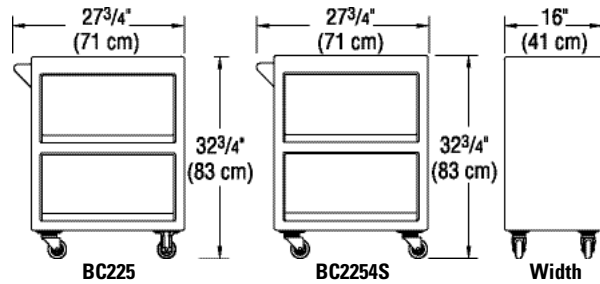

Approvals

Service Carts

Item No. _____

Specifier Identification No. _____

Model No. _____

Quantity _____

Open Sides

Models BC225, BC2254S
BC230, BC2304S
BC235, BC2354S

Specifications

Dimension Tolerance: +/- 1/4" (0,64 cm)

Code	Description	Load Capacity	Shelf Dimensions L x W x H	Exterior Dimensions L x W x H	Case lbs./cube Kg/m ³
BC225	Service Cart - Open Sides	350 lbs. (159 Kg.)	21 1/4" x 15 1/2" x 11 1/4" (56 x 39 x 29 cm)	27 3/4" x 16" x 32 3/4" (71 x 41 x 83 cm)	41 (9,20) 18 (0,26)
BC2254S	Service Cart - Open Sides	350 lbs. (159 Kg.)	21 1/4" x 15 1/2" x 11 1/4" (56 x 39 x 29 cm)	27 3/4" x 16" x 32 3/4" (71 x 41 x 83 cm)	43 (9,20) 18 (0,26)
BC230	Service Cart - Open Sides	500 lbs. (363 Kg.)	27" x 19 1/2" x 11 1/4" (69 x 49,5 x 29 cm)	33 3/8" x 20" x 34 5/8" (85 x 51 x 88 cm)	62 (15,13) 26 (0,42)
BC2304S	Service Cart - Open Sides	500 lbs. (363 Kg.)	27" x 19 1/2" x 11 1/4" (69 x 49,5 x 29 cm)	33 3/8" x 20" x 34 5/8" (85 x 51 x 88 cm)	61 (15,13) 26 (0,42)
BC235	Service Cart - Open Sides	500 lbs. (363 Kg.)	31 1/2" x 20 3/8" x 11 3/8" (79 x 52 x 29 cm)	37 3/8" x 21 1/2" x 34 3/8" (79 x 52 x 29 cm)	69 (17,85) 29,5 (0,5)
BC2354S	Service Cart - Open Sides	500 lbs. (363 Kg.)	31 1/2" x 20 3/8" x 11 3/8" (79 x 52 x 29 cm)	37 3/8" x 21 1/2" x 34 3/8" (95 x 55 x 88 cm)	68 (17,85) 29,5 (0,5)