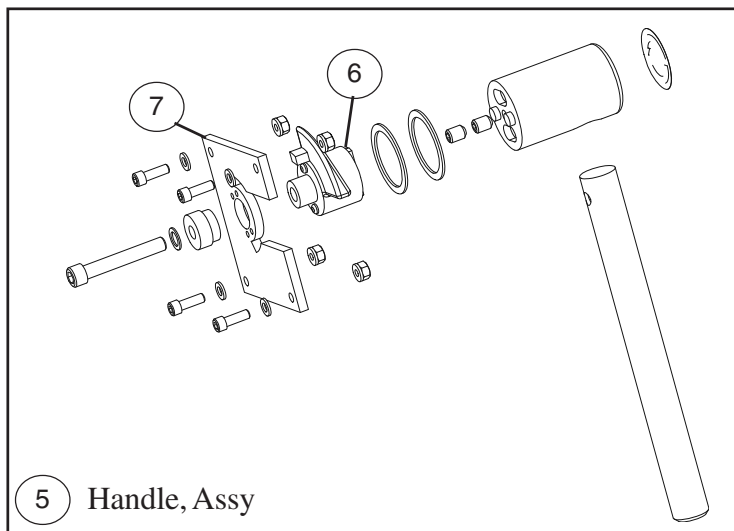

Door Components

Ref. No.	Part No.	Description
1	R3460	Door Assy, BC20 Complete (includes Gasket part R4191 and the male end of the catch part R0923)
2	R4191	Gasket, Door Complete
	R3496	Retainer strip, Gasket, Vertical
	R3497	Retainer strip, Gasket, Horizontal
3	R5797	Window, Door
4	R2105	Gasket, Window (32 ft total)
5	R11106	Handle, Door Assy Complete
6	R1082	Latch, Door Cam
7	R7944	Plate, Door Latch Mounting
	R11104	Cap Screw, 3/8-16X2.50
	R0274	Catch Assy, Door (on door)
	R0922	Catch, Ball- Female (on oven)
	R2844	Pin, Door, Upper
	R3510	Pin, Door, Lower
	R4130	Plate Hinge and Pin Assy
	4068	Grommet, Rubber
8	R4588	Switch Assy, Door
9	R6979	Door Gasket Guard
	R7945	Bracket, Latch Mount