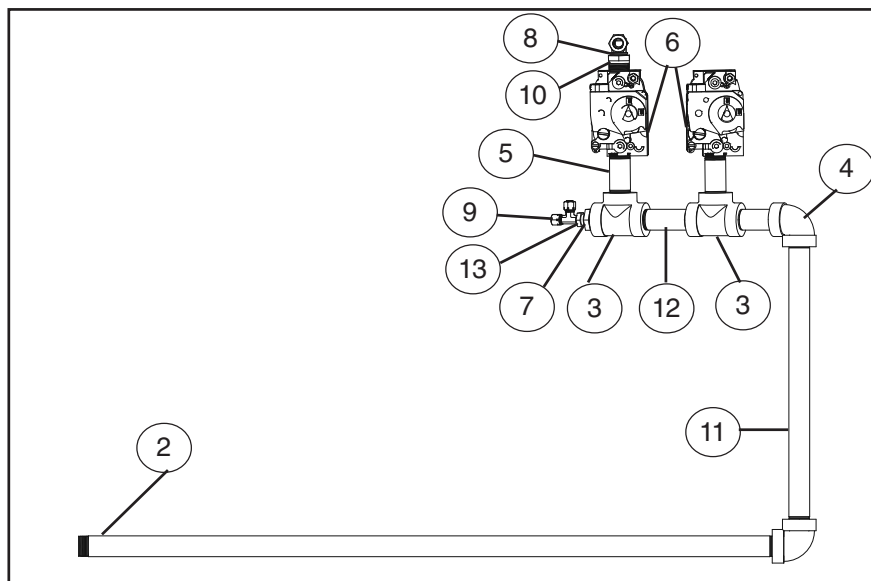

Gas Train Components- Hot Air

Ref. No.	Part No.	Description
2	R6161	Nipple, 3/4" NPT x 31.00
3	17875	Tee, 3/4" NPT
4	R4668	Elbow 3/4" NPT
5	R6162	Nipple, Pipe 3/4" NPT x 2.50
6	30005	VALVE, 24V NAT GAS
	30006	VALVE, 24V LP GAS
7	R6283	Bushing, Hex 3/4" NPT x 1/4" NPT
8	15660	Elbow, 1/2CC X 1/2 Male
9	R7469	Tee, Comp 1/8 NPT x 1/4 x 1/4
10	17876	Bushing, Hex
11	R6163	Nipple, Pipe 3/4" NPT x 14.00
12	R4692	Nipple, Pipe 3/4" NPT x 3.00
13	M0278	Bushing, Hex 1/4" x 1/8" NPT