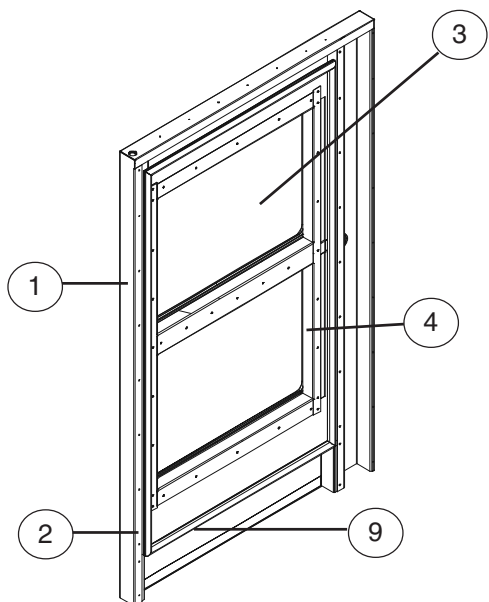

Door Components

Ref. No.	Part No.	Description
1	R3460	Door Assy, BC20 Complete (includes Gasket part R4191 and the male end of the catch part R0923)
2	R4191	Gasket, Door Complete
	R3496	Retainer strip, Gasket, Vertical
	R3497	Retainer strip, Gasket, Horizontal
3	R5797	Window, Door
4	R2105	Gasket, Window (32 ft total)
5	R11106	Handle, Door Assy Complete
6	R1082	Latch, Door Cam
7	R7944	Plate, Door Latch Mounting
	R11104	Cap Screw, 3/8-16X2.50
	R0274	Catch Assy, Door (on door)
	R0922	Catch, Ball- Female (on oven)
	R2844	Pin, Door, Upper
	R3510	Pin, Door, Lower
	R4130	Plate Hinge and Pin Assy
	4068	Grommet, Rubber
8	R4588	Switch Assy, Door
9	R6979	Door Gasket Guard
	R7945	Bracket, Latch Mount