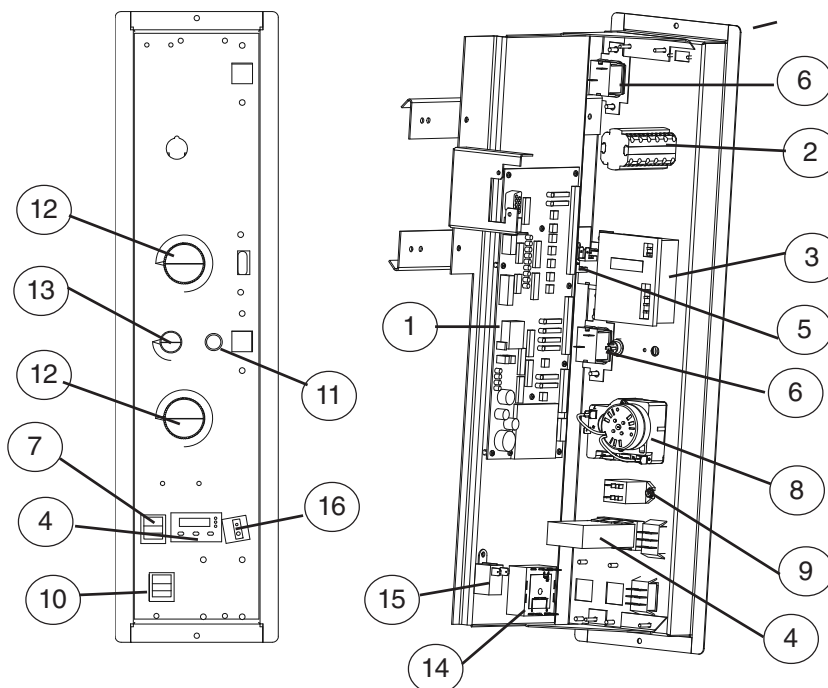

# Control Panel Components

<b>Ref. No.</b>	<b>Part No.</b>	<b>Description</b>
1	R10353	Module, Assy Logic BC14G
2	R4623	Switch, Mode 4 position
	R8515	Knob and Shaft Assy, Mode Switch.
3	R6407	Control, 150-500 DEG
4	R5242	Control, Meat Probe
	R10378	Harness, Meat Probe
5	R0226	Light, Indicator, 250V Clear, rect
6	R1318	Light, Indicator, 250V Green, rect
7	R10515	Switch, Meat Probe
8	R2666	Timer, 120V
9	R2792	Relay, SPST 240V Coil
10	R8594	Switch, Fan Low/Hi
11	R8595	Switch, Push button
12	R8742	Knob, Large
13	R8743	Knob, Small
14	R9309	Control, Speed
15	R9498	Buzzer Assy, 240V
16	R5219	Connector, Panel jack
	R10332	Harness, Control
	R9386	Resistor Assy, Motor
	R10541	Slide, Control Panel

# Interior Oven Components

Ref. No.	Part No.	Description
1	23034	Fan, Axial, 230V 106CFM 4"
2	22718	Guard, axial fan
3	R1573	Thermostat, cooking compartment high limit
4	R5108	Motor, 115V/230V 1/2 hp
	R4244	Seal, motor shaft
	R2349	Plate, insulation cover
5	R5081	Wheel, blower
6	R4267	Liner Baffle Assy
7	R3760	Filter, grease
8	R1013	Racks, wire shelves.
	D0246	Rack, French Fry
9	R5379	Rack, chicken holder

# Door Components

Ref. No.	Part No.	Description
1	R3460	Door Assy, BC20 Complete (includes Gasket part R4191 and the male end of the catch part R0923)
2	R4191	Gasket, Door Complete
	R3496	Retainer strip, Gasket, Vertical
	R3497	Retainer strip, Gasket, Horizontal
3	R5797	Window, Door
4	R2105	Gasket, Window (32 ft total)
5	R11106	Handle, Door Assy Complete
6	R1082	Latch, Door Cam
7	R7944	Plate, Door Latch Mounting
	R11104	Cap Screw, 3/8-16X2.50
	R0274	Catch Assy, Door (on door)
	R0922	Catch, Ball- Female (on oven)
	R2844	Pin, Door, Upper
	R3510	Pin, Door, Lower
	R4130	Plate Hinge and Pin Assy
	4068	Grommet, Rubber
8	R4588	Switch Assy, Door
9	R6979	Door Gasket Guard
	R7945	Bracket, Latch Mount