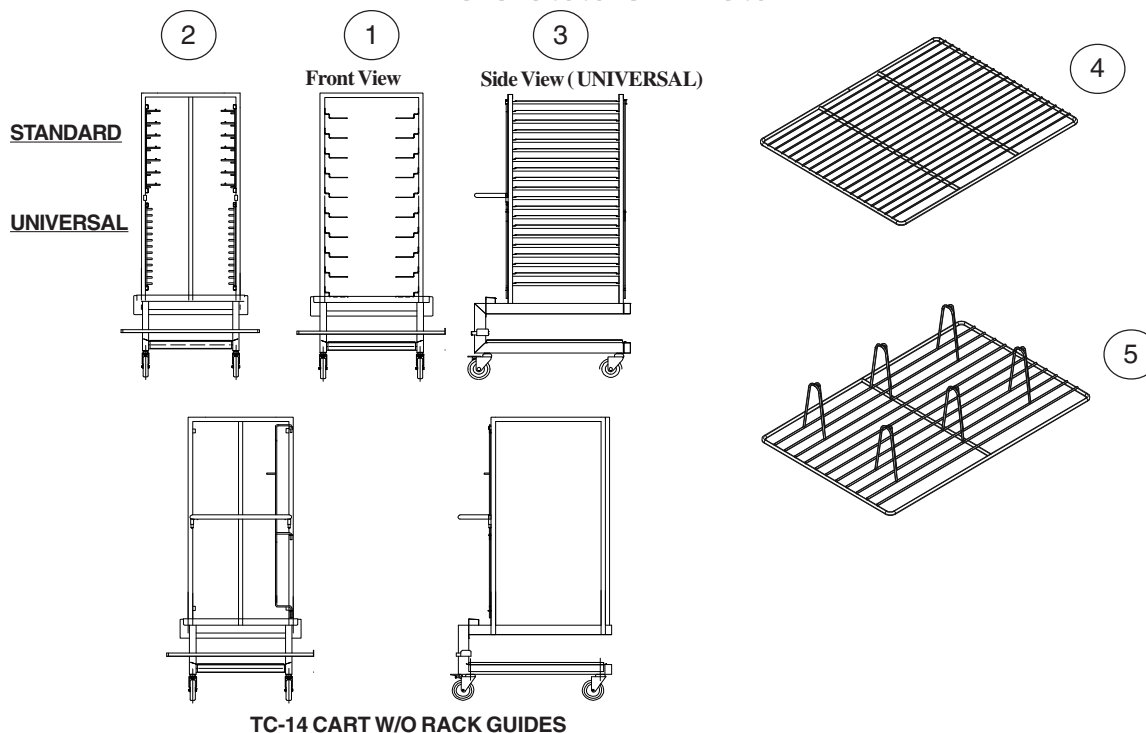

# Accessories

Ref. No.	Part No.	Description
	R5989	TC-10 Transport Cart, 10 Shelf Universal Rack Guides (welded, non-removable)
1	R5839	TC-20 Transport Cart, 20 shelves at 2-2/8" spacing
2	* R5792 + R4487 + R8654 *	TC14 CART SHOWN WITH BOTH THE SRG AND URG RACK GUIDES.
3	R5792	TC-14 Transport Cart- this is just the frame system. You need to choose which type of Rack Guides you would like to use.
	R4487	SRG- Standard Rack Guide- 2 sets per cart (4 each)
	R5321	URG- Universal Rack Guide - 2 Sets per cart (4 each)
	R3492	Standard Leg for cart (each)
	R4803	Seismic Leg for Cart (each)
	R6184	Seismic Leg for Cart (set of four)
4	R5324	Wire Shelf, for TC-14 style cart
4	R1013	Wire Shelf, for TC-20 style cart
	38073	Water Filter System BWG-12K
	38090	Kit, Water Filter Accessory (hardware for 38073)
	R10899	Hose Assy, 10', S/S Flex
	D0246	Rack, French Fry
5	R5379	Rack, Chicken
	20435	Leg Set, 4" Legs, Set of Four