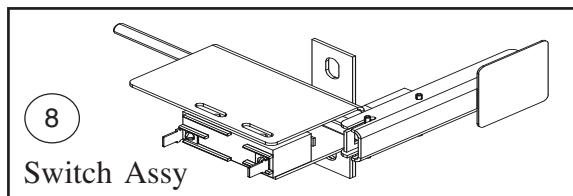

Door Components

Ref. No.	Part No.	Description
1	R3460	Door Assy, BC20 Complete (includes Gasket part R4191 and the male end of the catch part R0923)
2	R4191	Gasket, Door Complete
	R3496	Retainer strip, Gasket, Vertical
	R3497	Retainer strip, Gasket, Horizontal
3	R5797	Window, Door
4	R2105	Gasket, Window (32 ft total)
5	R11106	Handle, Door Assy Complete
6	R1082	Latch, Door Cam
7	R7944	Plate, Door Latch Mounting
	R11104	Cap Screw, 3/8-16X2.50
	R0274	Catch Assy, Door (on door)
	R0922	Catch, Ball- Female (on oven)
	R2844	Pin, Door, Upper
	R3510	Pin, Door, Lower
	R4130	Plate Hinge and Pin Assy
	4068	Grommet, Rubber
8	R4588	Switch Assy, Door
9	R6979	Door Gasket Guard
	R7945	Bracket, Latch Mount