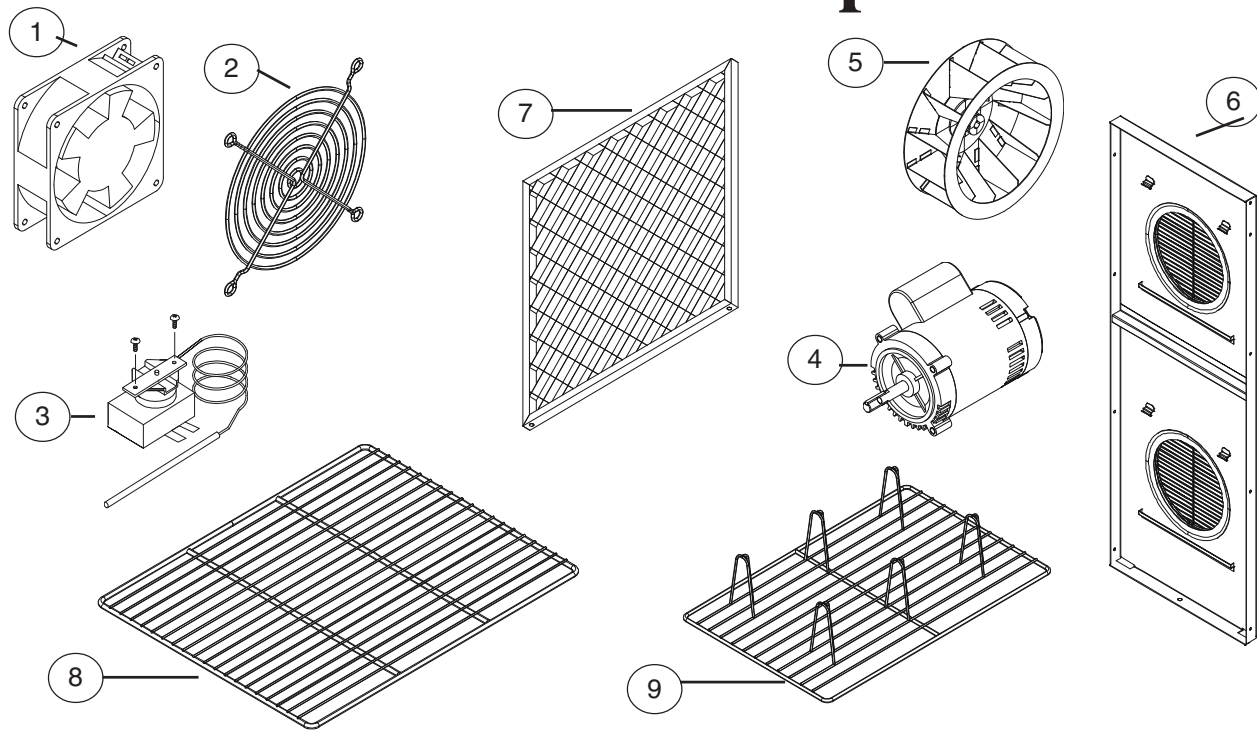

Interior Oven Components

Ref. No.	Part No.	Description
1	23034	Fan, Axial, 230V 106CFM 4"
2	22718	Guard, axial fan
3	R1573	Thermostat, cooking compartment high limit
4	R5108	Motor, 115V/230V 1/2 hp
	R4244	Seal, motor shaft
	R2349	Plate, insulation cover
5	R5081	Wheel, blower
6	R4267	Liner Baffle Assy
7	R3760	Filter, grease
8	R1013	Racks, wire shelves.
	D0246	Rack, French Fry
9	R5379	Rack, chicken holder