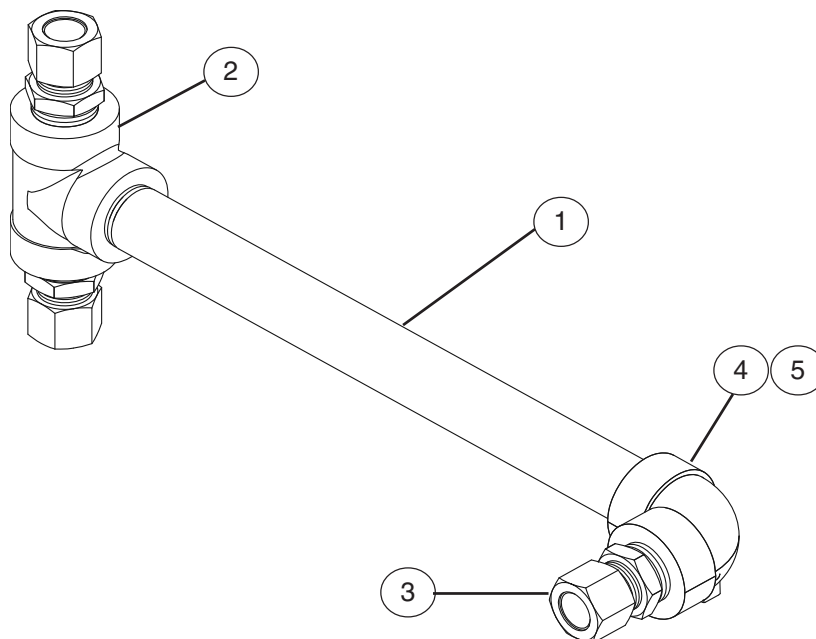

Gas Steam Train Plumbing Assy

Ref. No.	Part No.	Description
	R10832	Assy, Gas Steam Train Plumbing (includes everything listed below)
1	R3376	Nipple, .5 X 9.7 NPT BLK.
2	R3378	Tee, 1/2 X 1/2 X 1/2
3	18570	Fitting, Compression
4	4872	Plug, Pipe 1/8 NPT
5	5115	Elbow, 1/2 " NPT