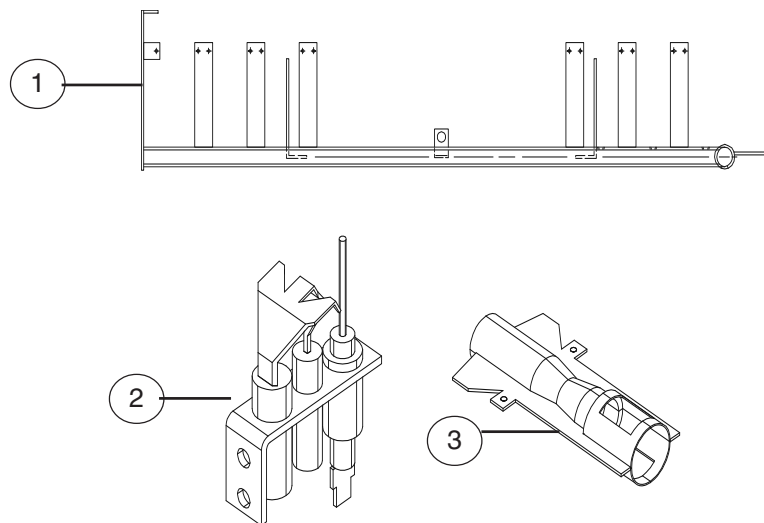

Manifold Assy

Ref. No.	Part No.	Description
	R10959	Manifold Assy, Nat Complete (includes everything listed below)
1	R3059	Manifold, Burner
	R10890	Orifice, Burner 1/16" Drill (qty 12)
2	R4551	Pilot Assy, (qty 2)
3	R2953	Burner, In shot (qty 12)
	R4628	Orifice, Pilot Nat (qty 2)
	4872	Plug, Pipe 1/8 steel
	M1420	Washer, Lock #6 steel (qty 28)
	R0726	Washer, Lock #10 (qty 4)
	R2825	Screw, Mach 10-32x3/8 SS (qty 4)
	5805	Screw, Mach 6-32x3/8 Unplt (qty 28)