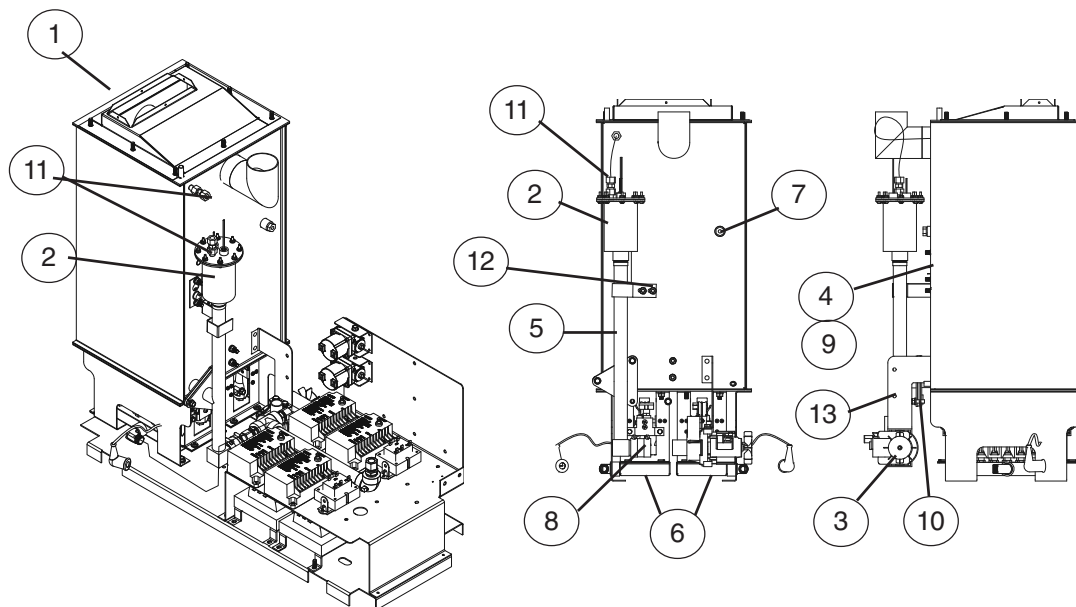

Steam Generator Components

Ref. No.	Part No.	Description
1	R11217	Steam Generator Assy, Nat Gas (Burners are not included.)
2	50283	Float Swich Assy
3	R3555	Pump, Drain 115V
4	R8012	Thermostat : N/C:O(158)-C(131)-P11
5	R10745	Tube Assy, Fill
6	R8928	Burner Assy, Boiler, Nat
	R9239	Bracket, Float Tube Support
10	R10252	Gasket, Outer Plate
11	R8984	Fitting, Compression 3/8 x 3/8
	R11045	Insulation, Boiler (not shown)
	R8927	Insulation, Flue (not shown)
7	R8183	Plug, 1/4 NPT Brass
	R8071	Holder, Probe
	R8952	Tube, Flex .375 X 6"
8	R8175	Hose, 1.125 EDPM
9	R8016	Plate, Sensor MTG
13	R10774	Bracket, Pump MTG
	20348	Spark Box Nat & LP