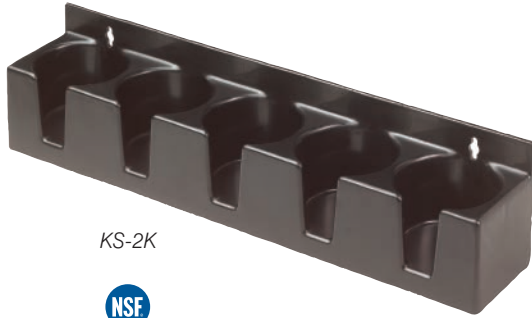

STAINLESS STEEL Black Plastic Speed Rails

Item #: _____ Qty #: _____
 Model #: _____
 Project #: _____

KS-2K

PR-STRAP Shown

Features:

Injection molded black plastic
 Available with strap hangers or keyhole installation
 Sold 6 per carton

OPTIONAL:

PR-STRAP: Add stainless steel straps - one pair
 (For KS-2K Only)

Model #	Length	Keyhole Distance	Bottle Capacity	Carton Weight
KS-2K	23"	18"	5	12 lbs.

DIMENSIONS and SPECIFICATIONS

TOL Overall: ± .500" Interior: ± .250"