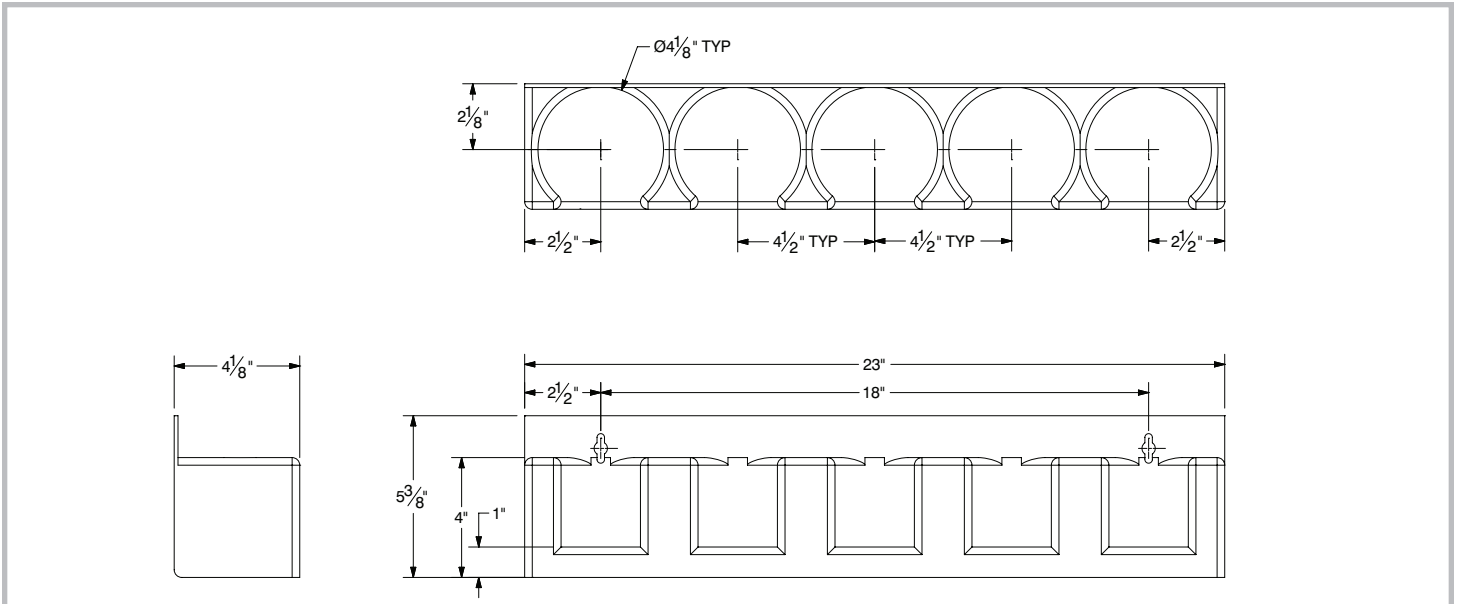

DIMENSIONS and SPECIFICATIONS

TOL Overall: ± .500" Interior: ± .250"

ALL DIMENSIONS ARE TYPICAL

Customer Service Available To Assist You 1-800-645-3166 8:30 am - 8:00 pm E.S.T.

For Orders & Customer Service:
Email: customer@advancetabco.com or Fax: 631-242-6900

For Smart Fabrication™ Quotes:
Email: smartfab@advancetabco.com or Fax: 631-586-2933