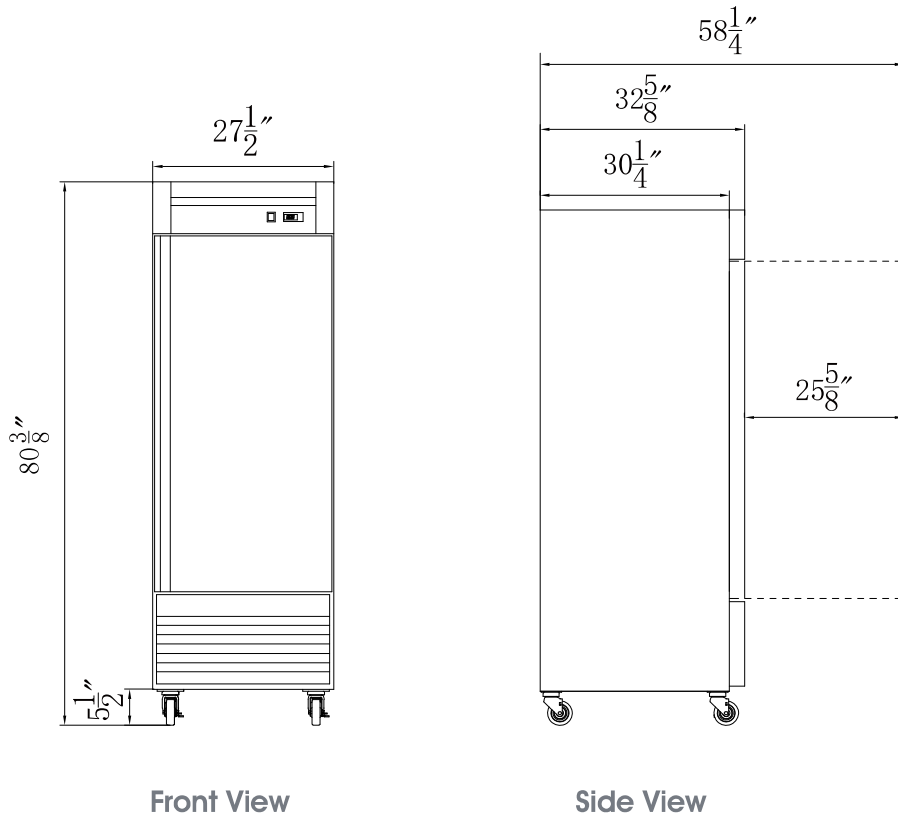

Tel: (888) 553-9255

Mail: service@bolder-refrigeration.com

BOLDER

www.bolder-refrigeration.com

BOTTOM-MOUNTED REACH-IN SOLID DOOR REFRIGERATORS

— DFS# 5002949 —

Technical Specifications

Voltage/Frequency	115V / 60Hz	Total Input Power	260W
Refrigerant	R290	Total Current	3.1A
Type of defrosting	Automatic	Climatic Category	4-5
Exterior Finish	Stainless Steel	Protection Type	I
Interior Finish	Stainless Steel	Design Pressure High Side	300 PSIG
		Design Pressure Low Side	150 PSIG
		Insulation Blowing Gas	C-Pentane

BOTTOM-MOUNTED REACH-IN SOLID DOOR REFRIGERATORS

Model	External Dimensions (inches)			Packing Carton (inches)			Temperature Range (°F)	Compressor Power (HP)	Net Weight (lbs)	Gross Weight (lbs)	# of Shelves	NEMA Config.	Capacity (cu ft)	40HQ Container Certification
	W	D	H	W	D	H								
DFS# 5002949	27 1/2	32 5/8	80 3/8	29 1/8	34 1/4	87 3/8	33 ~ 44	1/5	287	338	4	5-15P	18.75	39