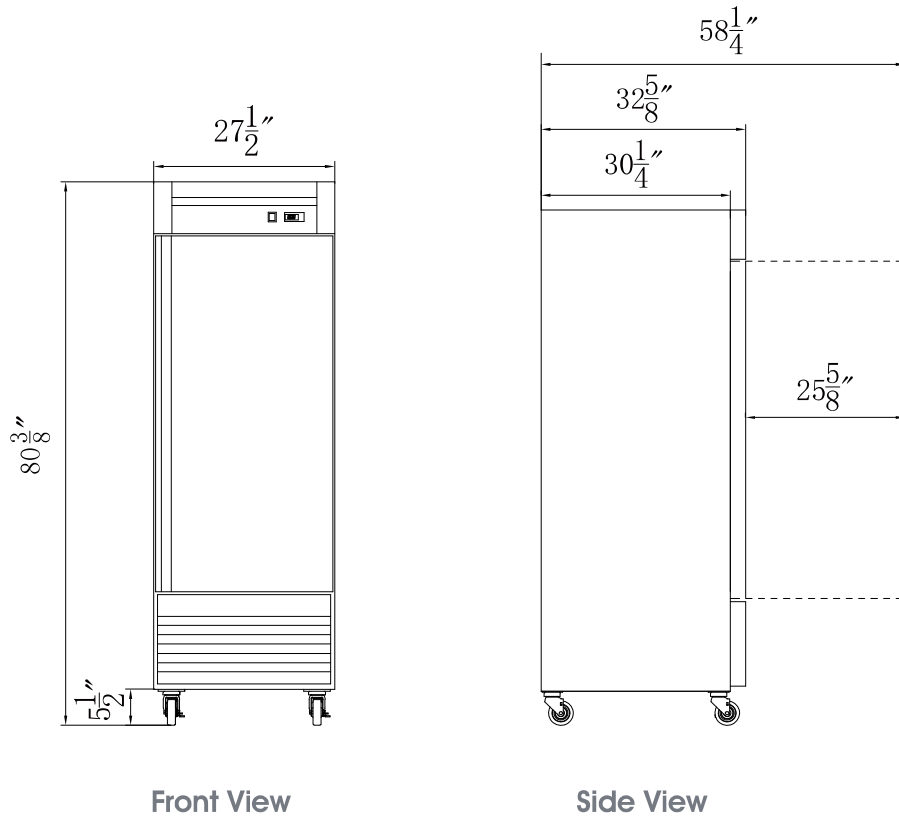

Tel: (888) 553-9255

Mail: service@bolder-refrigeration.com

BOLDER

www.bolder-refrigeration.com

BOTTOM-MOUNTED REACH-IN SOLID DOOR FREEZERS

— DFS# 5002946 —

Technical Specifications

Voltage/Frequency	115V / 60Hz	Total Input Power	750W
Refrigerant	R290	Total Current	9.5A
Type of defrosting	Automatic	Climatic Category	4-5
Exterior Finish	Stainless Steel	Protection Type	I
Interior Finish	Stainless Steel	Design Pressure High Side	300 PSIG
		Design Pressure Low Side	150 PSIG
		Insulation Blowing Gas	C-Pentane

BOTTOM-MOUNTED REACH-IN SOLID DOOR FREEZERS

Model	External Dimensions (inches)			Packing Carton (inches)			Temperature Range (°F)	Compressor Power (HP)	Net Weight (lbs)	Gross Weight (lbs)	# of Shelves	NEMA Config.	Capacity (cu ft)	40HQ Container Certification
	W	D	H	W	D	H								
DFS# 5002946	27 1/2	32 5/8	80 3/8	29 1/8	34 1/4	87 3/8	0 ~ -8	3/4	287	338	4	5-15P	18.75	40