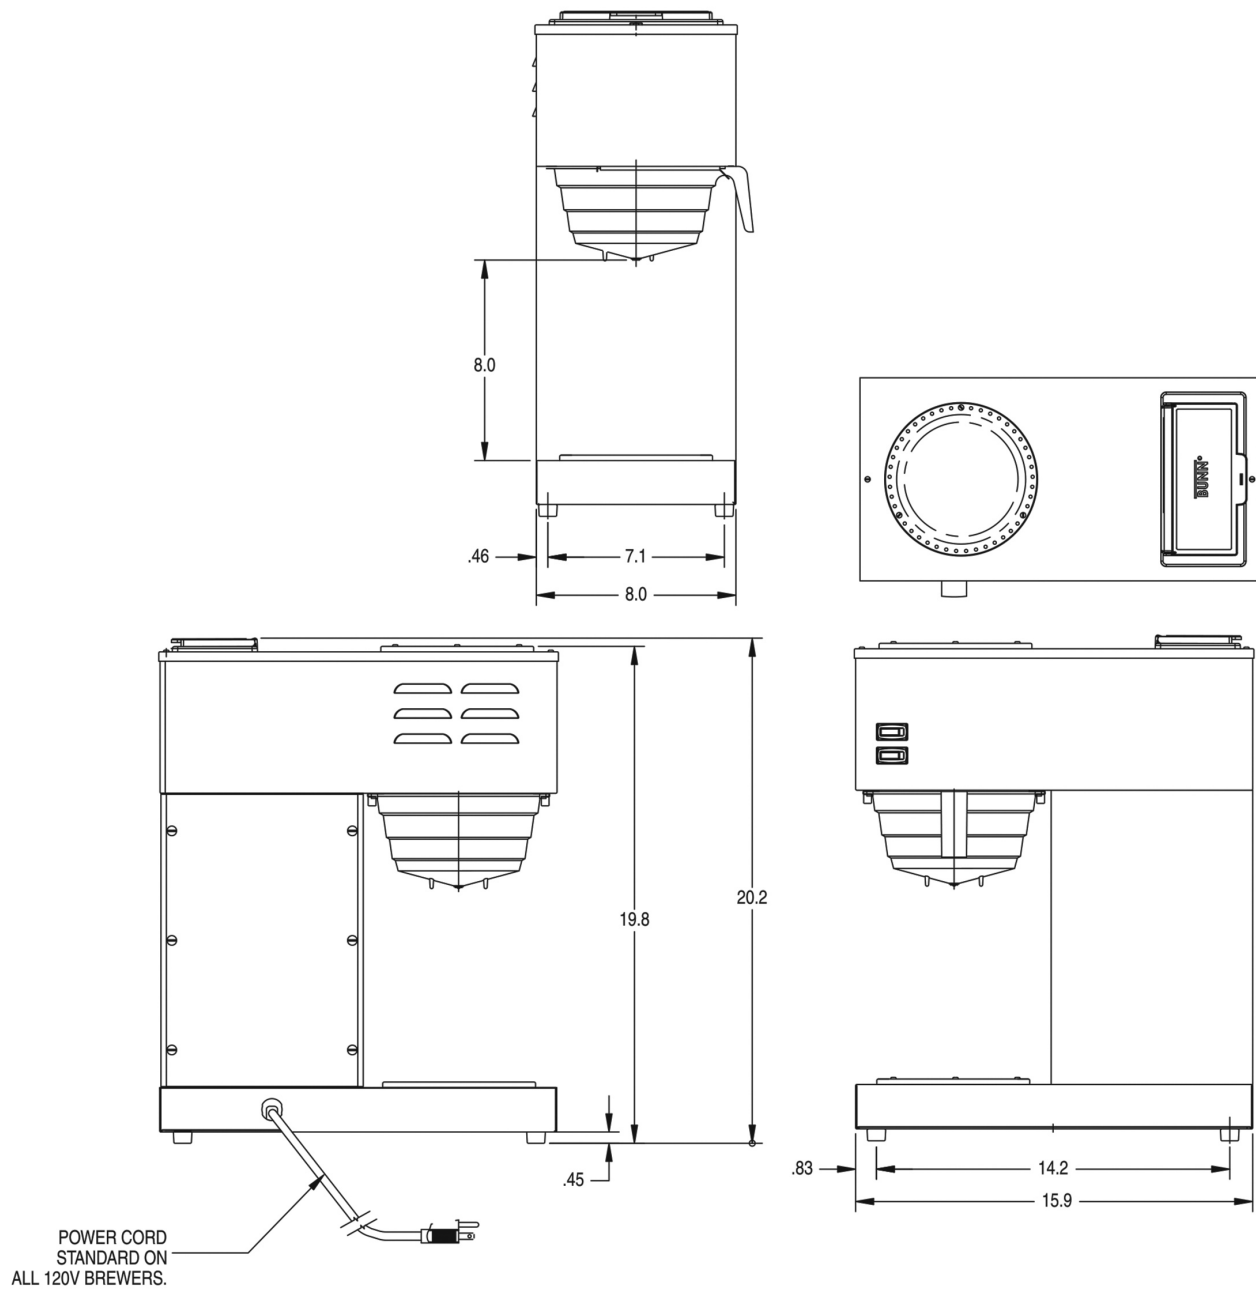

VPR w/2 Glass Decanters (1U/1L Warmer)

Height: 20.2" Width: 15.9" Depth: 8.7"
(51.3cm) (40.4cm) (22.1cm)

- Internal components are constructed from stainless steel
- Just pour cold water in top and coffee brews immediately
- Pourover brewer requires no plumbing – completely portable
- SplashGard® funnel deflects hot liquids away from the hand
- Two individually controlled warmers
- PROP 65 Warning Decal included in packaging with equipment
- Servers not included unless otherwise noted
- 12 Cup Glass Decanters included

Last Updated:
11/12/2019

	Unit			Shipping				
	Height	Width	Depth	Height	Width	Depth	Weight	Volume
English	20.2 in.	8.7	15.9 in.	34.3 in.	11.6	18.9 in.	23.600 lbs	4.171 ft ³
Metric	51.3 cm	22.1	40.4 cm	87.1 cm	29.5	48.0 cm	10.705 kgs	0.118 m ³