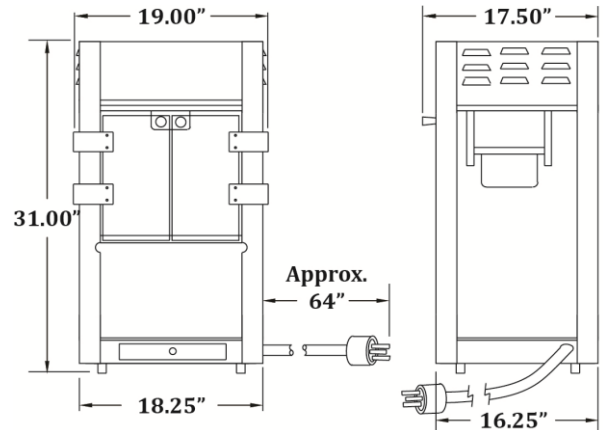

GOLD MEDAL® PRODUCTS CO.

Ultra Sixty Special

Model No. 2656

Specifications

Overall Dimensions:

Width: 19"
Depth: 17.5"
Height: 31"

Features:

- 6 oz. Stainless Steel Kettle
- PowerOff Control

Electrical - Domestic

120V
1300 WATTS 60 Hz
(NEMA 5-15P) Plug

Plug Type:

NEMA 5-15P

Agency Approvals:

Gold Medal Products Co.

10700 Medallion Drive, Cincinnati, OH 45241
Ph: (513) 769-7676, (800) 543-0862; Fax: (513) 769-8500
gmpopcorn.com info@gmpopcorn.com