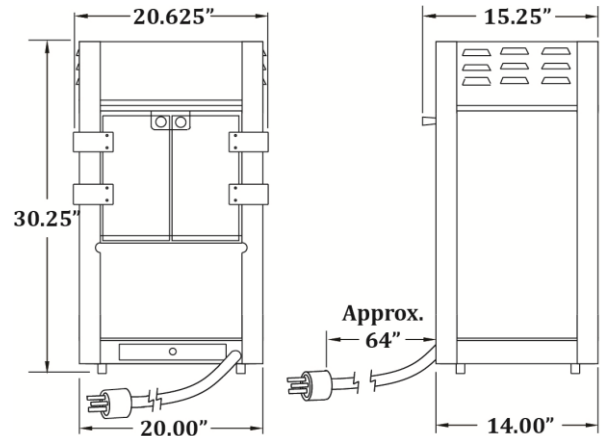

GOLD MEDAL® PRODUCTS CO.

Titan Popper

Model No. 2551

Specifications

Overall Dimensions:

Width: 20.625"
Depth: 15.25"
Height: 30.25"

Features:

- 6 oz. Stainless Steel Kettle

Electrical - Domestic

120V
1250 WATTS 60 Hz
(NEMA 5-15P) Plug

Plug Type:

NEMA 5-15P

Agency Approvals:

Gold Medal Products Co.
10700 Medallion Drive, Cincinnati, OH 45241
Ph: (513) 769-7676, (800) 543-0862; Fax: (513) 769-8500
gmpopcorn.com info@gmpopcorn.com