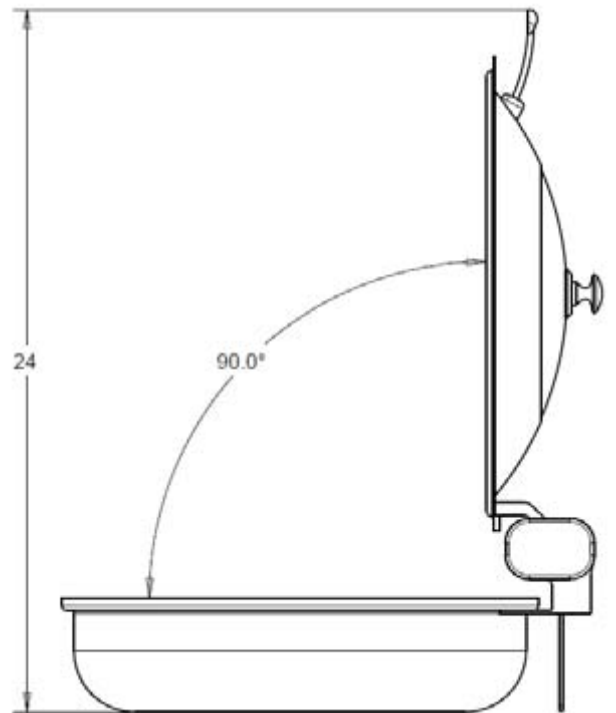

2472-6/36 Vision, Round Induction Buffet Server

www.springusa.com

Spring USA®
The Evolution of Intelligent Design™

800-535-8974