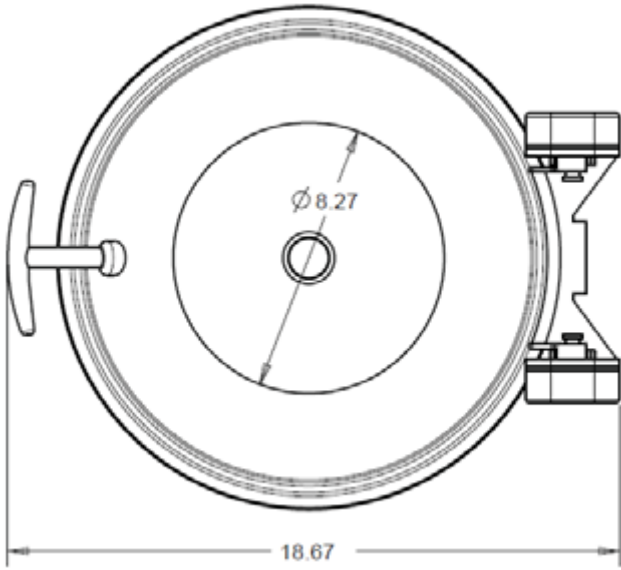

2472-6/36 Vision, Round Induction Buffet Server

www.springusa.com

Spring USA®
The Evolution of Intelligent Design™

800-535-8974