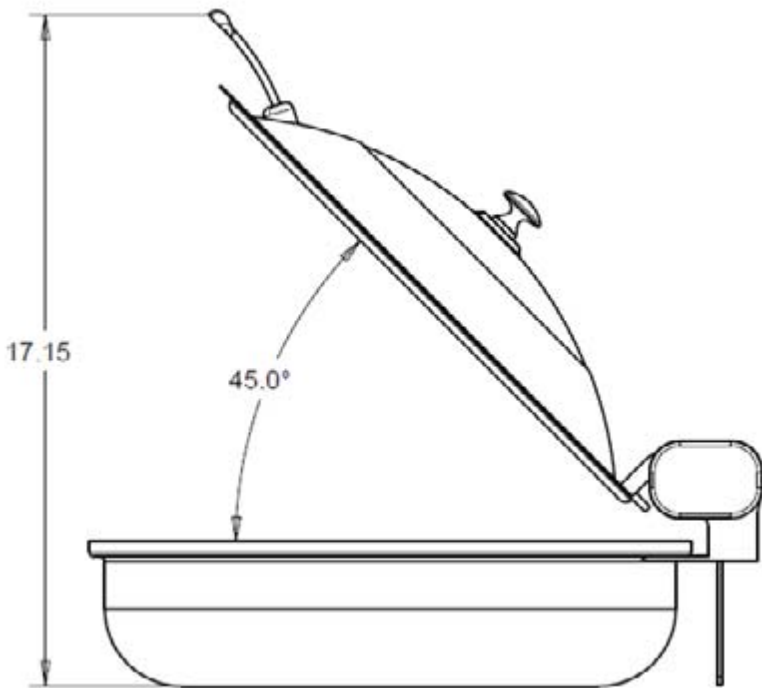

Inserts offered are stainless steel or porcelain. For the varying inserts available, see Item #'s 9552-59/36, 9554-59/36 (porcelain) or Item #'s 372-66/36, 372-66/36/12 (stainless steel).

The Vision Server can be used with a conversion stand (sold separately). See Item #E372-6.

***Optional Stand
Sold Separately***

Item #E372-6

www.springusa.com

Spring USA[®]
The Evolution of Intelligent Design™

800-535-8974

2472-6/36 Vision, Round Induction Buffet Server

www.springusa.com

Spring USA[®]
The Evolution of Intelligent Design™