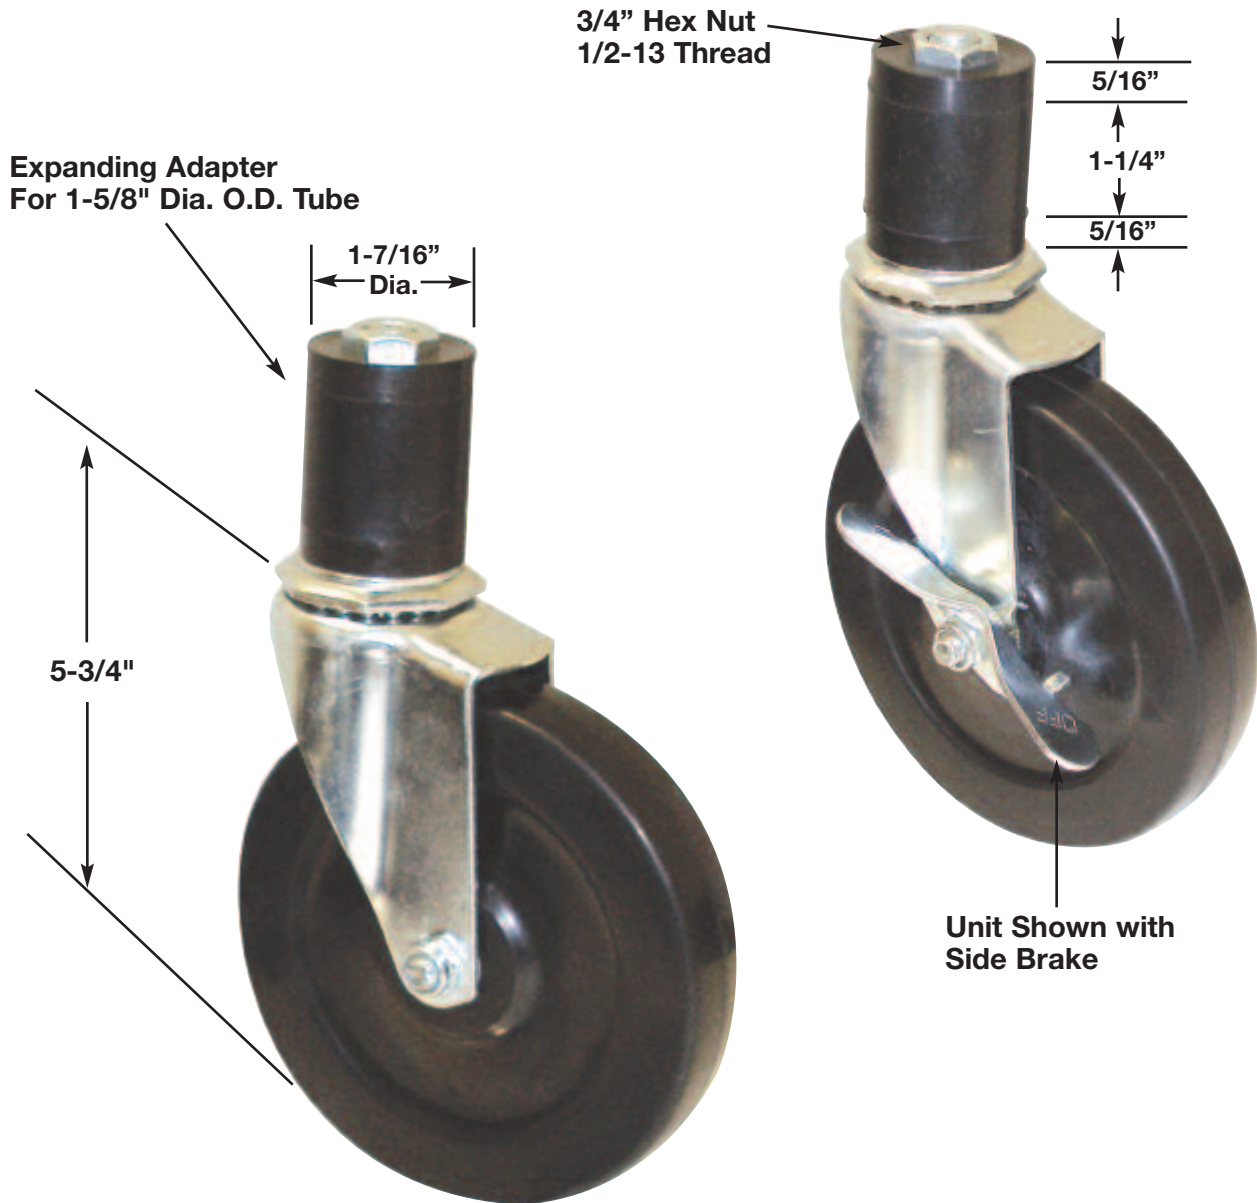

ACCESSORIES - EXPLODED VIEW

Model: TA-25 Rubber Casters

EACH SET CONSISTS OF 2 CASTERS WITH BRAKE AND 2 CASTERS WITHOUT

TA-25A Available for Set of 6 Casters: 3 with Brakes, 3 without

TA-25B Upgrade Available for Brakes on ALL Casters

5" Dia. x 15/16" Thread Width.
Black, Hard Rubber, DELRIN Bearing Wheel

125 LBS. CAPACITY EACH - TEMPERATURE RANGE = 30° - 160° F