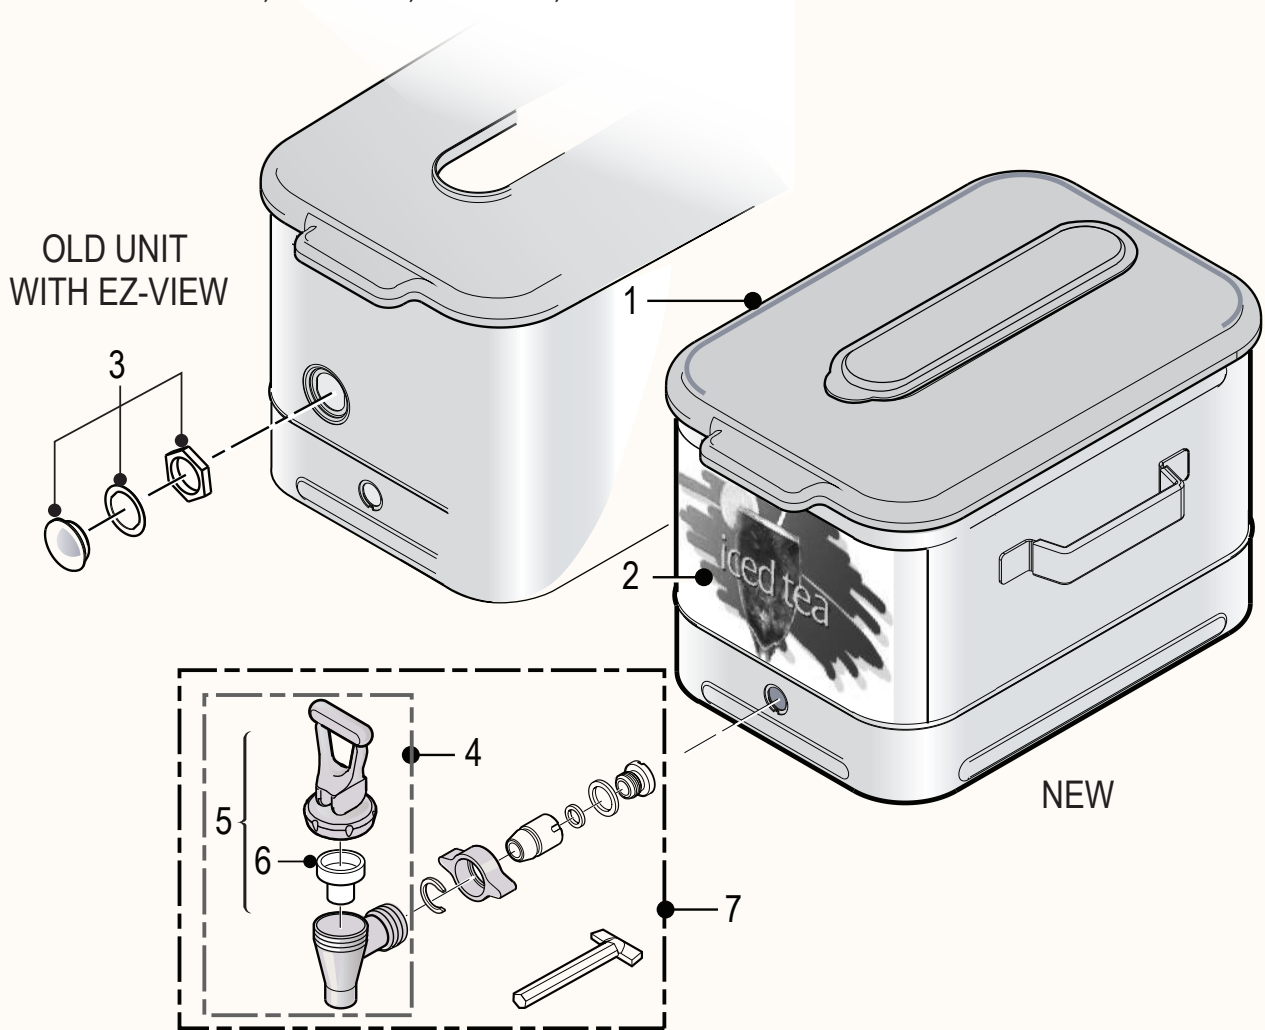

# Parts List TCO Iced Tea Dispenser

Models: TCO-308, TCO-417, TCO-419, TCO-421

ITEM	PART N°	DESCRIPTION	ITEM	PART N°	DESCRIPTION
1	WC-5683	LID ASSY, TCOs	5	WC-3707	KIT, REPAIR SPB FAUCET
2	WC-38471	LABEL, FRONT TCO GENERIC	6	WC-1805	SEAT CUP, FAUCET S'
3	WC-3724	KIT, E-Z VIEW OLDER UNITS	7	WC-37260	KIT, FAUCET W/ADAPTER COMPLT
4	WC-1803	FAUCET, SPB			