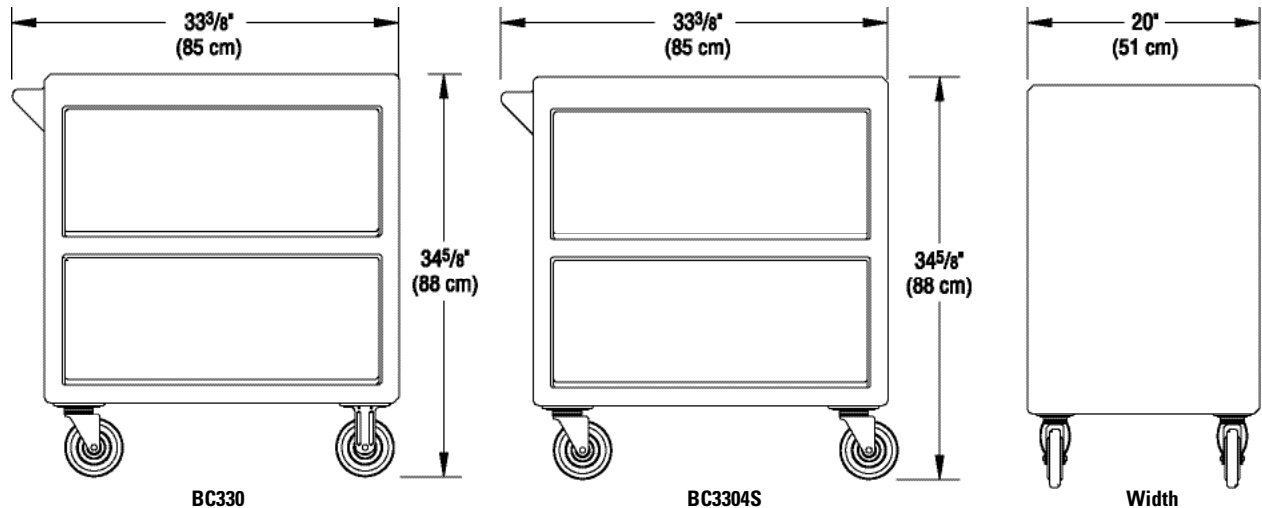

## Enclosed Side

Models BC330, BC3304S

Item No. \_\_\_\_\_

Specifier Identification No. \_\_\_\_\_

Model No. \_\_\_\_\_

Quantity \_\_\_\_\_

### Specifications

Dimension Tolerance: +/- 1/4" (0,64 cm)

Code	Description	Load Capacity	Shelf Dimensions L x W x H	Exterior Dimensions L x W x H	Case lbs./cube Kg/m <sup>3</sup>
BC330	Service Cart - Enclosed Side	500 lbs. (363 Kg.)	27" x 18 1/2" x 11 1/4" (69 x 47 x 29 cm)	33 3/8" x 20" x 34 5/8" (85 x 51 x 88 cm)	68 (15.35) 30 (0,4)
BC3304S	Service Cart - Enclosed Side	500 lbs. (363 Kg.)	27" x 18 1/2" x 11 1/4" (69 x 47 x 29 cm)	33 3/8" x 20" x 34 5/8" (85 x 51 x 88 cm)	68 (15.35) 30 (0,4)