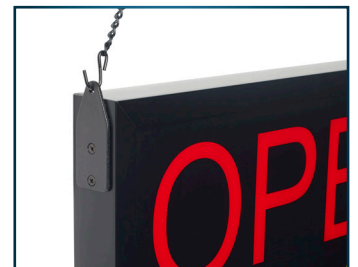

LED-20

LED-21

ALL-IN-ONE "OPEN" LED SIGN

LED-20 & LED-21

PRODUCT FEATURES

- Choose between 6 messages
- Multiple light modes: Set "OPEN" to blink, scroll or remain static, with the rest all on or select various combos
- Illuminate messages individually or all together
- Bright and highly visible LED lettering catches attention from up to 100ft away
- 40" chain with 18" drop for hanging on the wall or window
- 10ft power adaptor cord attaches to the bottom of the sign and plugs into any standard wall outlet

SPECS

- Frame dimensions: 19"W x 24"H
- Chain: 40" with 18" drop
- Power Cord: 10ft

ITEM	DESCRIPTION
LED-20	All-in-One "OPEN" Sign
LED-21	All-in-One "OPEN" Sign, Spanish

Set "OPEN" to blink, scroll or remain static

40" chain with 18" drop

Illuminate messages individually or all together

10ft power adaptor cord