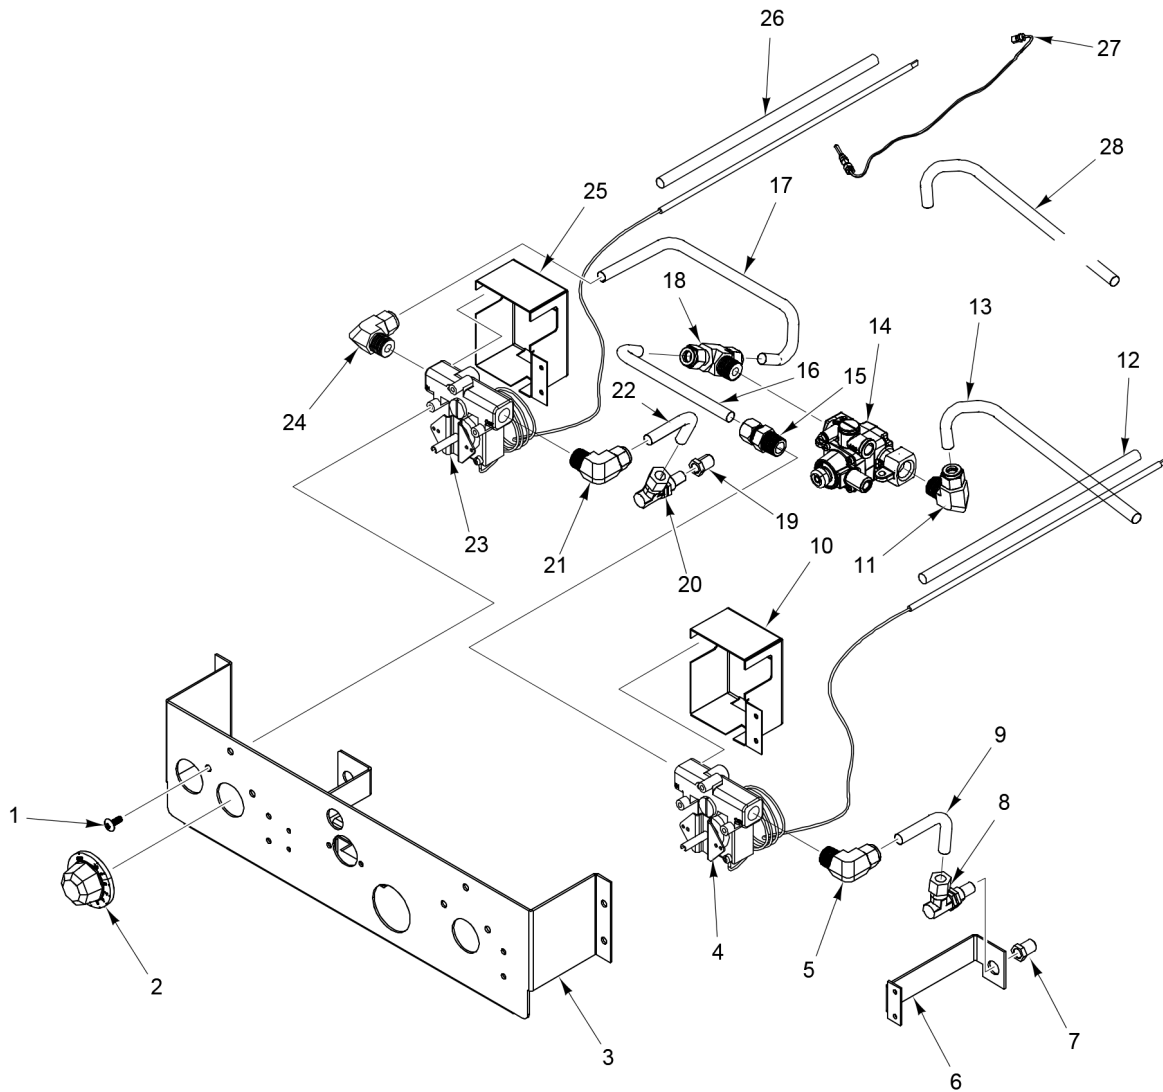

PL-59706

**THERMOSTAT GRIDDLE CONTROL ASSEMBLY
(24 INCH)**

**THERMOSTAT GRIDDLE CONTROL ASSEMBLY
(24 INCH)**

ILLUS.	PART NO.	NAME OF PART	AMT.
PL-59706			
1	00-730228	Self-Tapping Screw 10-24 x 1/2 Phil. Truss Hd.....	6
2	00-498086-00007	Knob - Griddle.....	2
3	00-922191-0000A	Weldment - Control Panel.....	1
4	00-498096-00550	Valve (550F) T-Stat Combo.....	1
5	00-719376	Elbow 3/8 x 3/8.....	1
6	00-921071	Bracket - Right Orifice.....	1
*7		Orifice.....	1
8	00-719383	Elbow 3/8 Orifice.....	1
9	00-928037	Flex Tubing (3/8 x 5 In. GS-Nozzle).....	1
10	00-921167	GS Cover.....	1
11	00-719376	Elbow 3/8 x 3/8.....	1
12	00-719566	Sleeving - Silicon.....	1
13	00-722221	Flex Tubing (3/8 x 12 In.).....	1
14	00-922203	Valve.....	1
15	00-719377	Connector - Straight 3/8 x 3/8 (Brass).....	1
16	00-722425	Tube - Flex (3/8 x 8 In.).....	1
17	00-722221	Flex Tubing (3/8 x 12 In.).....	1
18	00-498028	Tee 3/8 Male Compression.....	1
*19		Orifice.....	1
20	00-719383	Elbow 3/8 Orifice.....	1
21	00-719376	Elbow 3/8 x 3/8.....	1
22	00-928037	Flex Tubing (3/8 x 5 In. GS-Nozzle).....	1
23	00-498096-00550	Valve (550F) T-Stat Combo.....	1
24	00-719376	Elbow 3/8 x 3/8.....	1
25	00-921167	GS Cover.....	1
26	00-719566	Sleeving - Silicon.....	1
27	00-714268	Thermocouple.....	1
28	00-426505-00012	Tubing - Pilot Flex 1/4 O.D. x 12 In.....	1

* (See Orifice Chart)