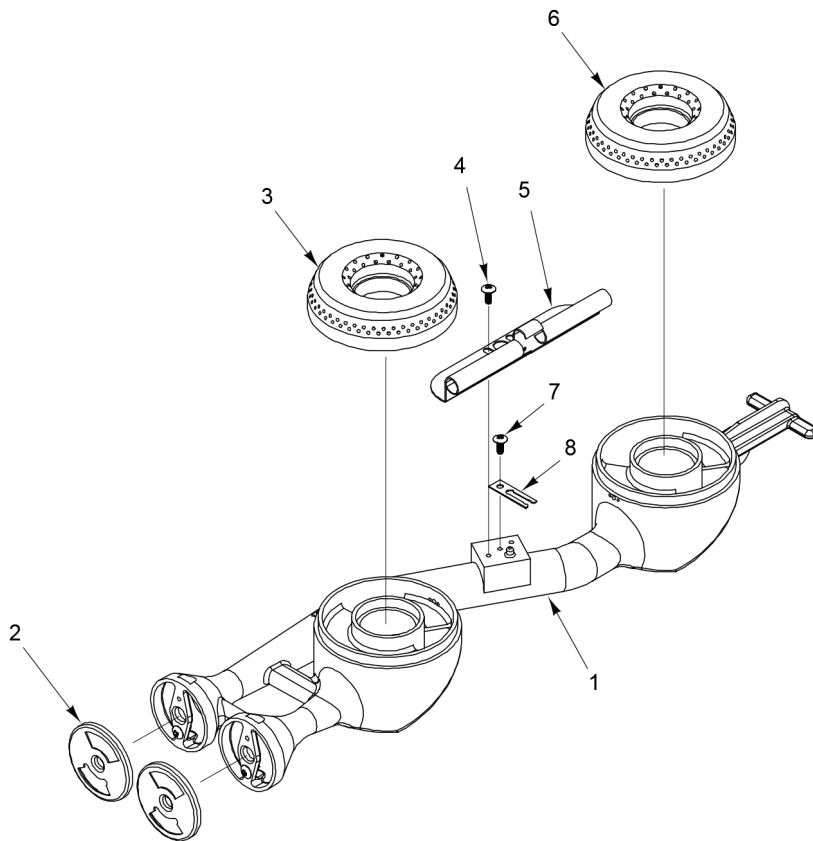

Table of Contents

5	ORIFICE CHART
7	OPEN TOP BURNER ASSEMBLY
9	OPEN TOP BURNER MODULE (12 INCH)
11	OPEN TOP BURNER MODULE (24 INCH)
13	OPEN TOP BURNER MODULE (36 INCH)
15	GRIDDLE TOP MODULE (12 INCH)
17	GRIDDLE TOP MODULE (24 INCH)
19	GRIDDLE TOP MODULE (36 INCH)
21	GRIDDLE MANIFOLD AND VALVES (24 INCH)
23	GRIDDLE MANIFOLD AND VALVES (36 INCH)
25	THERMOSTAT GRIDDLE CONTROL ASSEMBLY (24 INCH)
27	THERMOSTAT GRIDDLE CONTROL ASSEMBLY (36 INCH)
29	GRIDDLE/BROILER BURNER AND MANIFOLD
31	GRIDDLE/BROILER PANELS
33	STANDARD OVEN CONTROL (30 INCH)
35	CONVECTION OVEN CONTROL (30 INCH)
37	DOOR SWITCH ASSEMBLY
39	OVEN BURNER ASSEMBLY
41	RANGE BODY (12 INCH)
43	STANDARD OVEN CAVITY (24 INCH)
45	STANDARD OVEN CAVITY (36 INCH)
47	CONVECTION OVEN CAVITY (36 INCH)
49	CONVECTION MOTOR ASSEMBLY (30 INCH UNIT ONLY)
51	DOOR ASSEMBLY
53	BACKSPLASH, SHELF, AND BULL NOSE (ALL SIZES)
55	BACKSPLASH AND PANELS (GRIDDLE/BROILERS)

PL-59703

OPEN TOP BURNER ASSEMBLY

OPEN TOP BURNER ASSEMBLY

ILLUS.	PART NO.	NAME OF PART	AMT.
1	00-714215-00002	Open Top Burner.....	1
2	00-719329	Air Mixer Assy.....	2
3	00-417608-00001	Burner Head.....	1
4	00-730228	Self-Tapping Screw 10-24 x 1/2 Phil. Truss Hd.....	2
5	00-787275-00001	Flash Tube.....	1
6	00-417608-00001	Burner Head.....	1
7	00-730228	Self-Tapping Screw 10-24 x 1/2 Phil. Truss Hd.....	1
8	00-413302-00001	Clip - Pilot Mounting.....	1