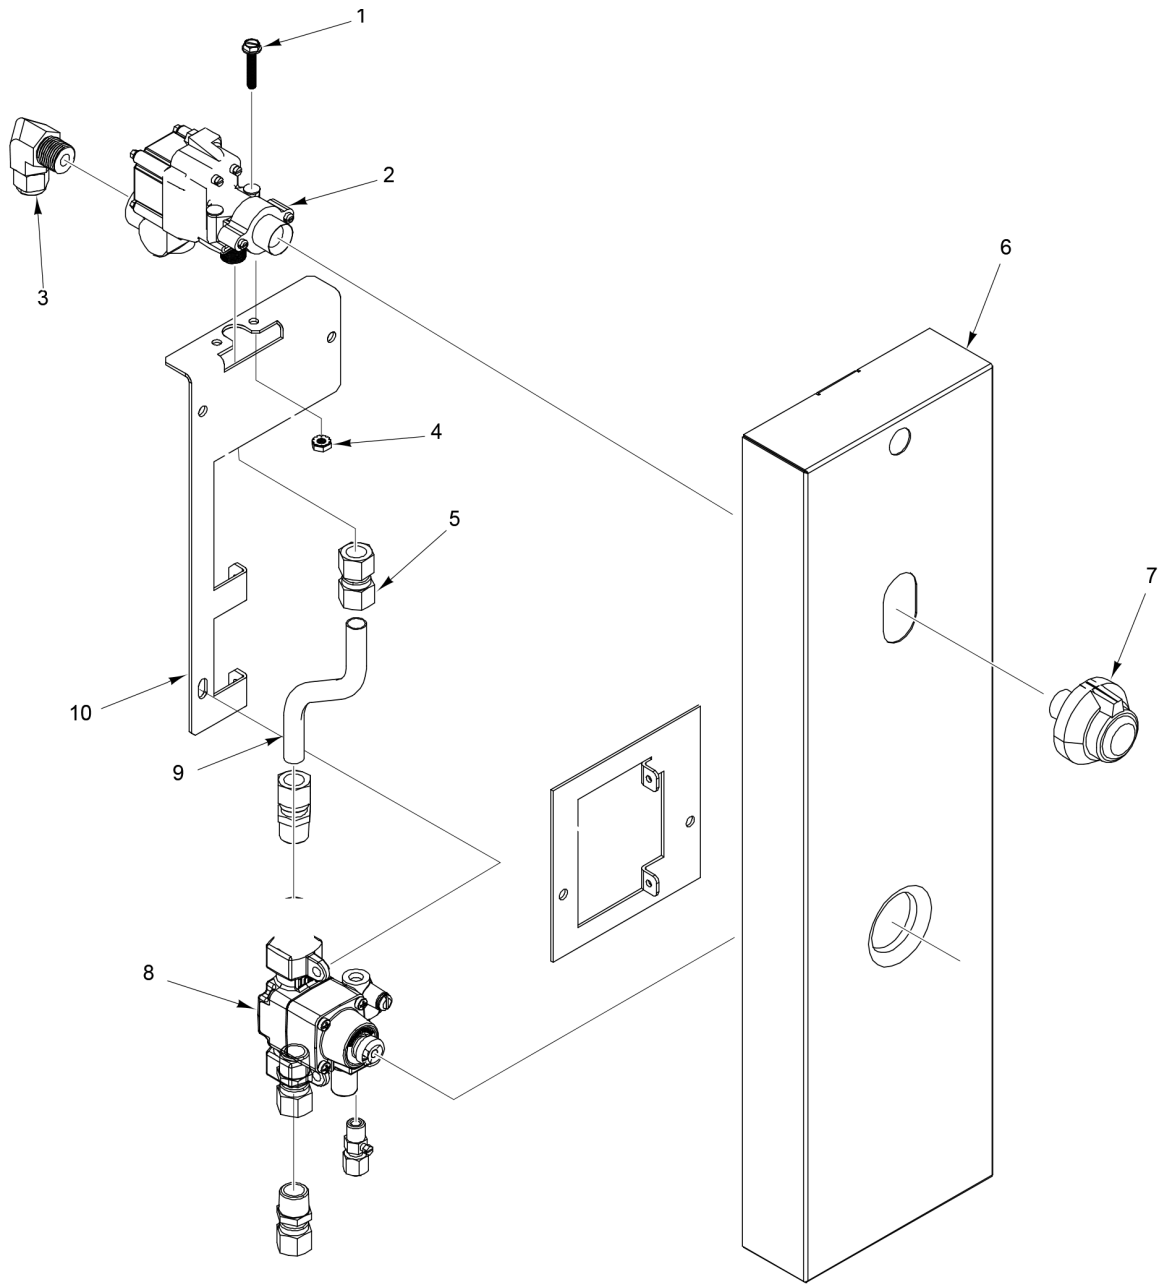

* (See Orifice Chart)

PL-59710

GRIDDLE/BROILER BURNER AND MANIFOLD

GRIDDLE/BROILER BURNER AND MANIFOLD

ILLUS.	PART NO.	NAME OF PART	AMT.
PL-59710			
1	00-417632-00001	Rack - Broiler Griddle.....	1
2	00-404145-00001	Broiler Brick - Center.....	6
3	00-417698-00001	Broiler Brick - Side.....	6
4	00-411684-000G1	Burner (Griddle/Broiler).....	3
5	00-922210-0000A	Manifold Weldment.....	1
6	00-927679	Panel.....	1
7	00-497246-00001	Knob - Griddle/Broiler.....	3
8	00-497240-00001	Valve - Manifold.....	3
*9		Valve Hood.....	3
10	00-404193-00001	Valve - Pilot.....	3
11	00-497062-000G1	Tube Assy. - Pilot (Broiler (260)).....	3
12	00-927680-0000A	Can Assy. - Grease.....	1

PL-59690

**STANDARD OVEN CONTROL
(30 INCH)**

**STANDARD OVEN CONTROL
(30 INCH)**

ILLUS.	PART NO.	NAME OF PART	AMT.
PL-59690			
1	00-922019	Screw 10-24 x 1.....	2
2	00-922020	BJ Thermostat.....	1
3	00-922015	Elbow.....	1
4	00-730534	Nut 10-24 Hex KEPS.....	2
5	00-922017	Fitting 1/8 x 7/16.....	1
6	00-922179	Panel - Control (Standard).....	1
7	00-922046	Knob - Adjustable BJ Thermostat.....	1
8	00-922160-0000A	Valve Assy. - Safety.....	1
	00-412788-00004	Thermocouple - 48" Lg.....	1
9	00-426508-00008	Flex Tubing (8 In.).....	1
10	00-922178	Bracket - Controller.....	1
11	00-498356	Pipe - Flanged Thermostat Mount.....	1