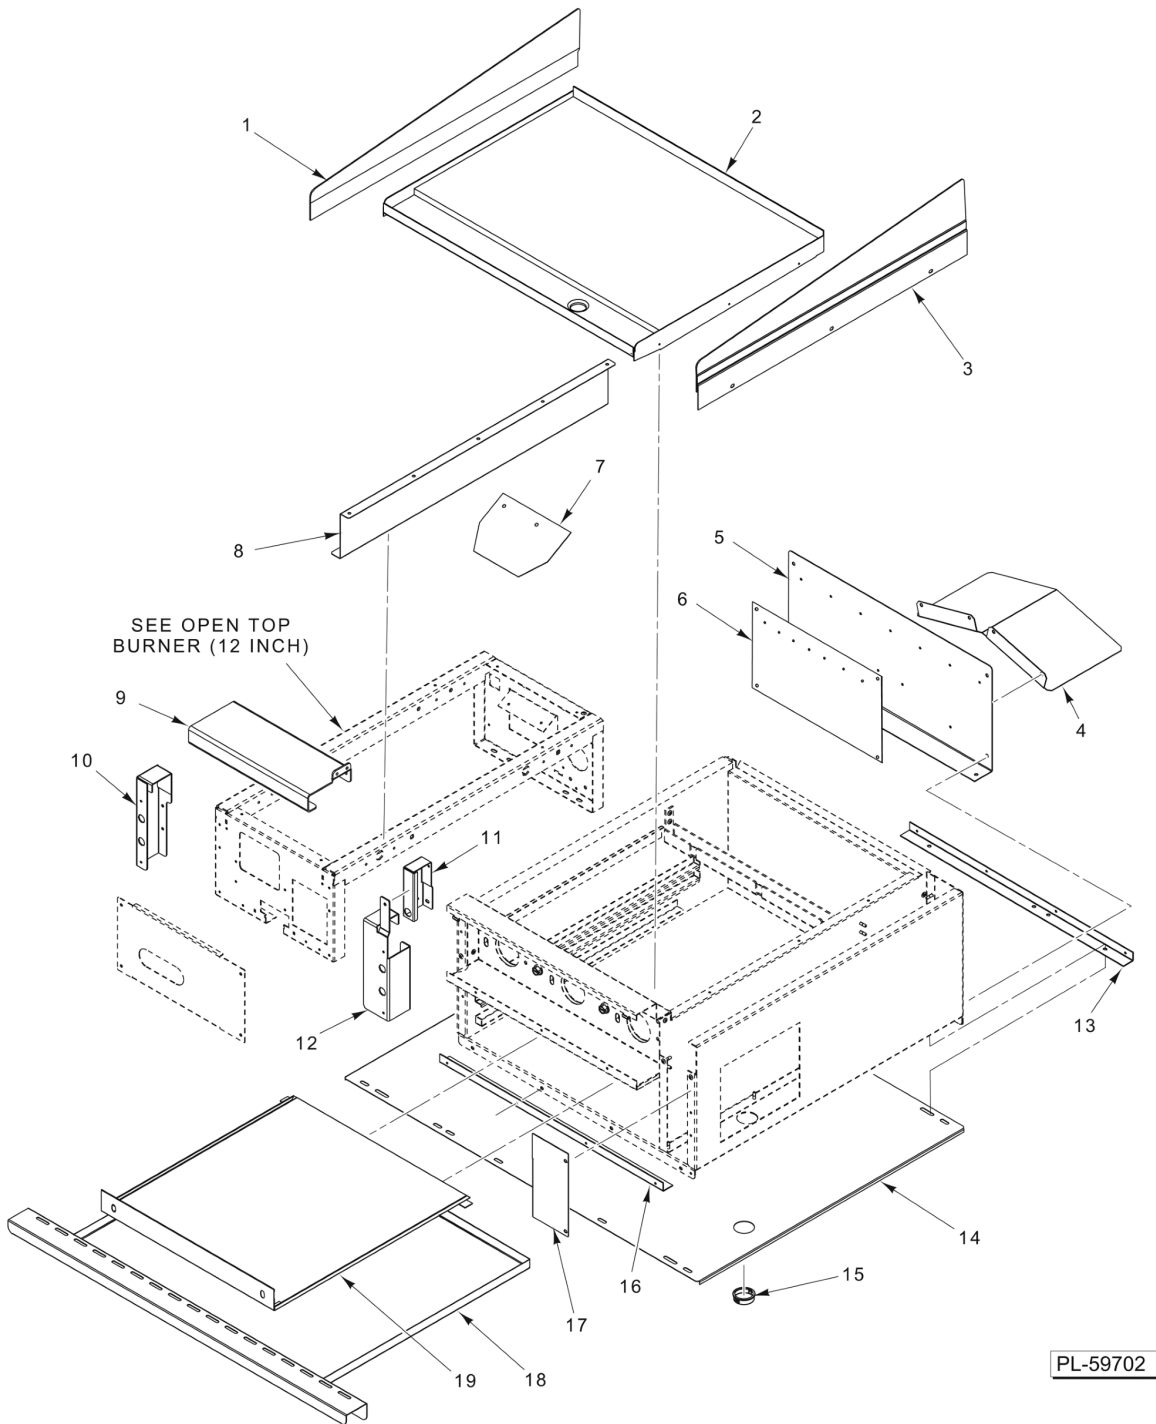

GRIDDLE/BROILER PANELS

GRIDDLE/BROILER PANELS

ILLUS.	PART NO.	NAME OF PART	AMT.
PL-59702			
1	00-926527-0000A	Splash Assy. - Outer (LH).....	1
2	00-927673-0000A	Griddle Plate Assy.....	1
3	00-926513-0000A	Splash Assy. - Outer (RH).....	1
4	00-921093	Guard - Motor.....	1
5	00-921529	Bracket - Convection Oven.....	1
6	00-921410	Cover - Flue.....	1
7	00-924022	Deflector - OTB Module (12 In.).....	1
8	00-927672	Panel - Griddle/Broiler.....	1
9	00-921884-012GB	Bull Nose Griddle Broiler (12 In.).....	1
10	00-921882	Bracket - Manifold Cover (RH).....	1
11	00-927676	Support - Bracket.....	1
12	00-921889	Support - Bracket.....	1
13	00-927686	Bracket.....	1
14	00-922006	Support - Insulation.....	1
15	2240-2241	Grommet - Heyco.....	1
16	00-927686	Bracket.....	1
17	00-927678	Panel.....	1
18	00-921247-0000A	Crumb Tray Assy.....	1
19	00-417669-000G1	Tray Weldment - Drip (Broiler).....	1