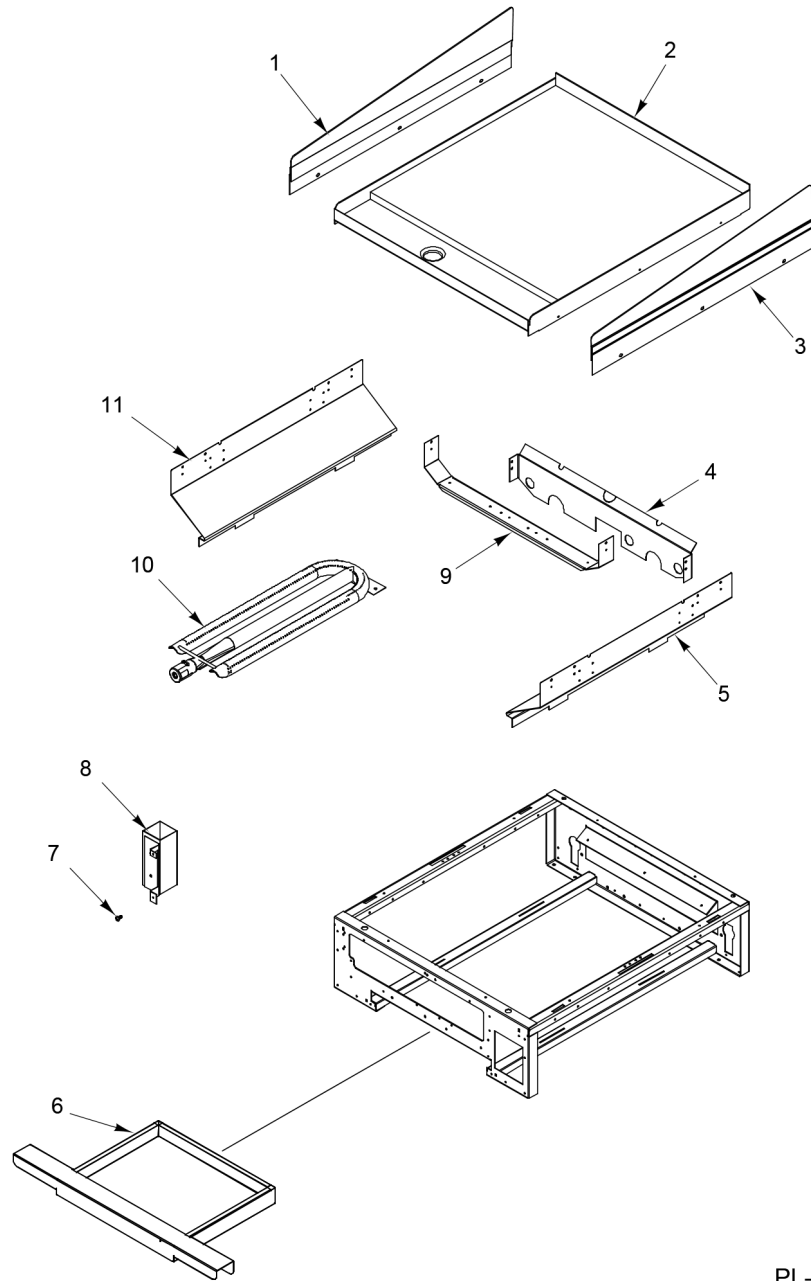

* (See Orifice Chart)

PL-59696

**GRIDDLE TOP MODULE
(12 INCH)**

**GRIDDLE TOP MODULE
(12 INCH)**

ILLUS. PL-59696	PART NO.	NAME OF PART	AMT.
1	00-921884-00012	Bull Nose (12 In.).....	1
2	00-924012-0000A	Griddle Assy.....	1
3	00-924016-0000A	Grease Chute Assy.....	1
4	00-924028	Heat Shield (12 In.) (Griddle).....	1
5	00-925015	Drip Pan Guide.....	1
6	00-924019	Support - Burner.....	1
7	00-925015	Drip Pan Guide.....	1
8	00-921782	Shield - Rear.....	1
*9		Cap.....	1
10	00-924020-0000A	Burner - Griddle XL.....	1
11	00-497240	Valve - Manual Griddle.....	1
12	00-921883	Bracket - Manifold Cover (LH).....	1
13	00-428300	Knob.....	1
14	00-921885-00012	Cover - Gas Manifold.....	1
15	00-921882	Bracket - Manifold Cover (RH).....	1
16	00-922146-0000A	Manifold.....	1
17	00-719370	Plug.....	1
18	00-719189	Valve - Single Pilot.....	1
19	00-428915-00001	Griddle Pilot Tube/Tip Assy.....	1
20	00-413302-00001	Clip - Pilot Mounting.....	1
21	00-923011	Support - Insulation.....	1
22	00-924009-0000A	Tray - Crumb.....	1

* (See Orifice Chart)

PL-59698

**GRIDDLE TOP MODULE
(24 INCH)**

**GRIDDLE TOP MODULE
(24 INCH)**

ILLUS.	PART NO.	NAME OF PART	AMT.
PL-59698			
1	00-926527-0000A	Splash Assy. - Outer (LH).....	1
2	00-924511-0000A	Griddle Plate Assy. (24 In.).....	1
3	00-926513-0000A	Splash Assy. - Outer (RH).....	1
4	00-921783	Heat Shield (T-Stat Griddle).....	1
5	00-925015	Drip Pan Guide.....	1
6	00-921473-0000A	Tray - Crumb.....	1
7	00-730228	Self-Tapping Screw 10-24 x 1/2 Phil. Truss Hd.....	AR
8	00-926519-0000A	Grease Chute Assy.....	1
9	00-924503	Burner Support.....	2
10	00-926509-0000A	Burner - Griddle XL.....	2
11	00-925015	Drip Pan Guide.....	1