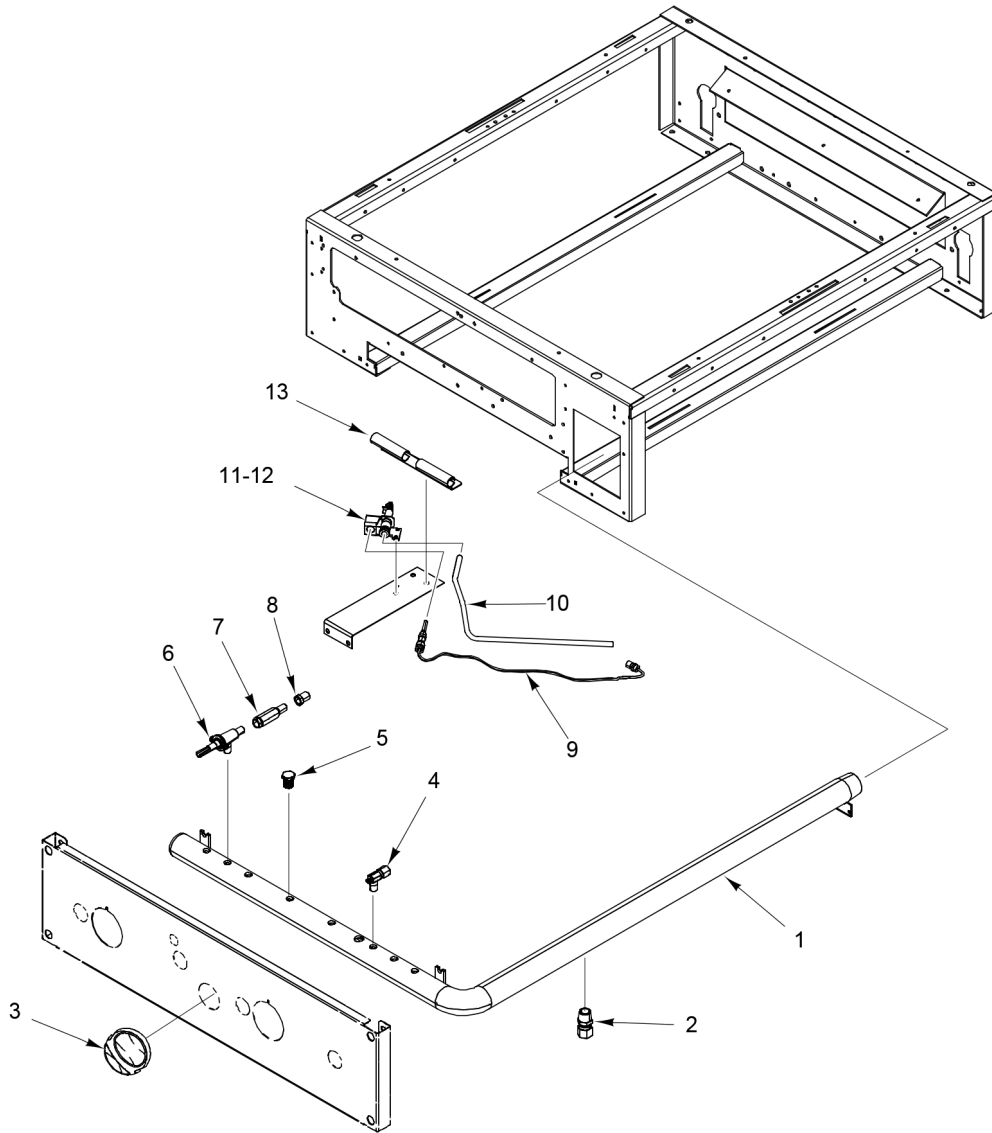

* (See Orifice Chart)

PL-59698

**GRIDDLE TOP MODULE
(24 INCH)**

**GRIDDLE TOP MODULE
(24 INCH)**

ILLUS.	PART NO.	NAME OF PART	AMT.
PL-59698			
1	00-926527-0000A	Splash Assy. - Outer (LH).....	1
2	00-924511-0000A	Griddle Plate Assy. (24 In.).....	1
3	00-926513-0000A	Splash Assy. - Outer (RH).....	1
4	00-921783	Heat Shield (T-Stat Griddle).....	1
5	00-925015	Drip Pan Guide.....	1
6	00-921473-0000A	Tray - Crumb.....	1
7	00-730228	Self-Tapping Screw 10-24 x 1/2 Phil. Truss Hd.....	AR
8	00-926519-0000A	Grease Chute Assy.....	1
9	00-924503	Burner Support.....	2
10	00-926509-0000A	Burner - Griddle XL.....	2
11	00-925015	Drip Pan Guide.....	1

PL-59699

**GRIDDLE TOP MODULE
(36 INCH)**

**GRIDDLE TOP MODULE
(36 INCH)**

ILLUS.	PART NO.	NAME OF PART	AMT.
PL-59699			
1	00-926527-0000A	Splash Assy. - Outer (LH).....	1
2	00-926500-0000A	Griddle Plate Assy. (36 In.).....	1
3	00-926513-0000A	Splash Assy. - Outer (RH).....	1
4	00-926504	Heat Shield (T-Stat Griddle).....	1
5	00-925015	Drip Pan Guide.....	1
6	00-921471-0000A	Tray - Crumb.....	1
7	00-730228	Self-Tapping Screw 10-24 x 1/2 Phil. Truss Hd.....	AR
8	00-926519-0000A	Grease Chute Assy.....	1
9	00-925013	Burner Support.....	2
10	00-926509-0000A	Burner - Griddle XL.....	3
11	00-925015	Drip Pan Guide.....	1