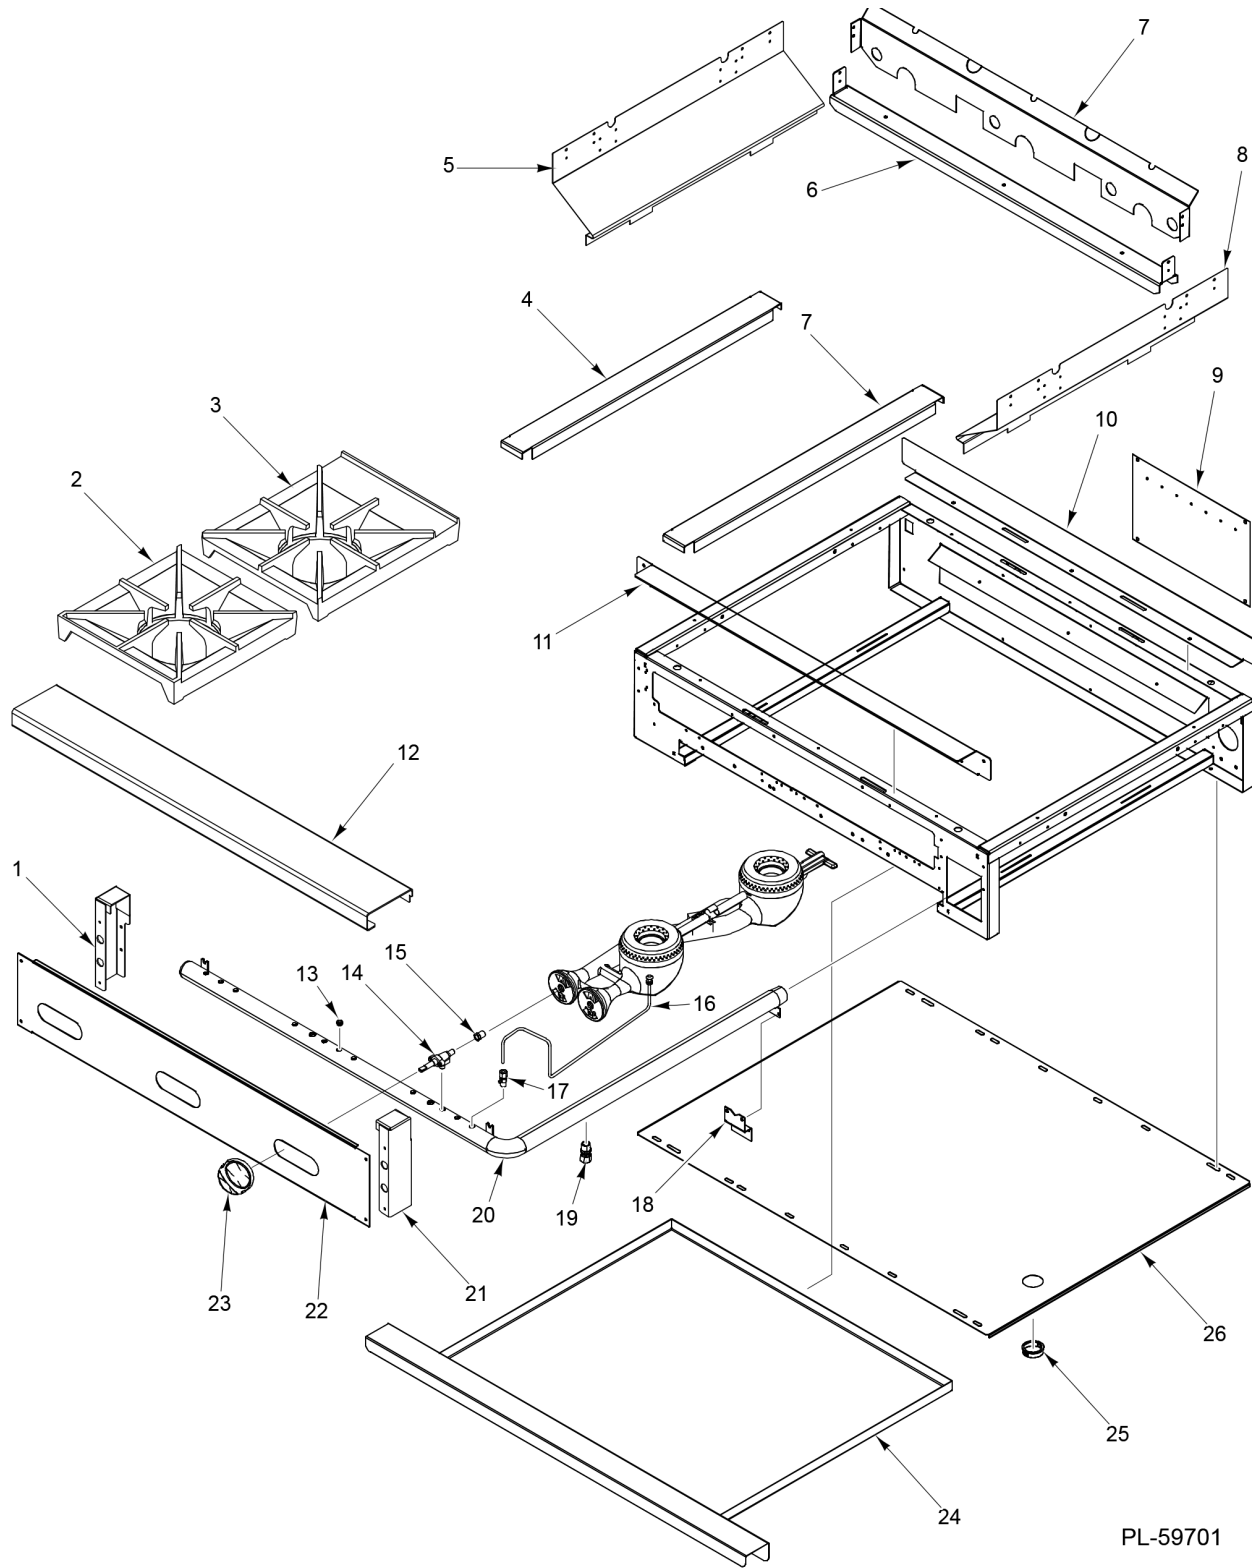

**OPEN TOP BURNER MODULE
(36 INCH)**

**OPEN TOP BURNER MODULE
(36 INCH)**

ILLUS.	PART NO.	NAME OF PART	AMT.
PL-59701			
1	00-921883	Bracket - Manifold Cover (LH).....	1
2	00-925000	Grate - Front.....	2
3	00-925001	Grate - Rear.....	2
4	00-921794	Support - Grate.....	1
5	00-925015	Drip Pan Guide.....	1
6	00-925035	Deflector - Rear.....	1
7	00-921794	Support - Grate.....	1
8	00-925015	Drip Pan Guide.....	1
9	00-921410	Cover - Flue.....	1
10	00-921148	Heat Shield Rear.....	1
11	00-921886	Bracket - Front Top.....	1
12	00-921884-00036	Bull Nose (36 In.).....	1
13	00-719370	Plug.....	AR
14	00-719221	Valve - Manual.....	1
*15		Cap.....	1
16	00-921107-0000A	Pilot Tube/Tip Assy.....	1
17	00-719189	Valve - Single Pilot.....	1
18	00-922125	Bracket.....	1
19	FP-085-42	Fitting - Tube (7/16 TBG X 3/8 MPT).....	1
20	00-922144-0000A	Manifold.....	1
21	00-921882	Bracket - Manifold Cover (RH).....	1
22	00-921885-00036	Cover - Gas Manifold.....	1
23	00-428300	Knob.....	AR
24	00-921044-0000A	Weldment - Crumb Tray.....	1
25	2240-2241	Grommet - Heyco.....	1
26	00-922006	Support - Insulation.....	AR

* (See Orifice Chart)