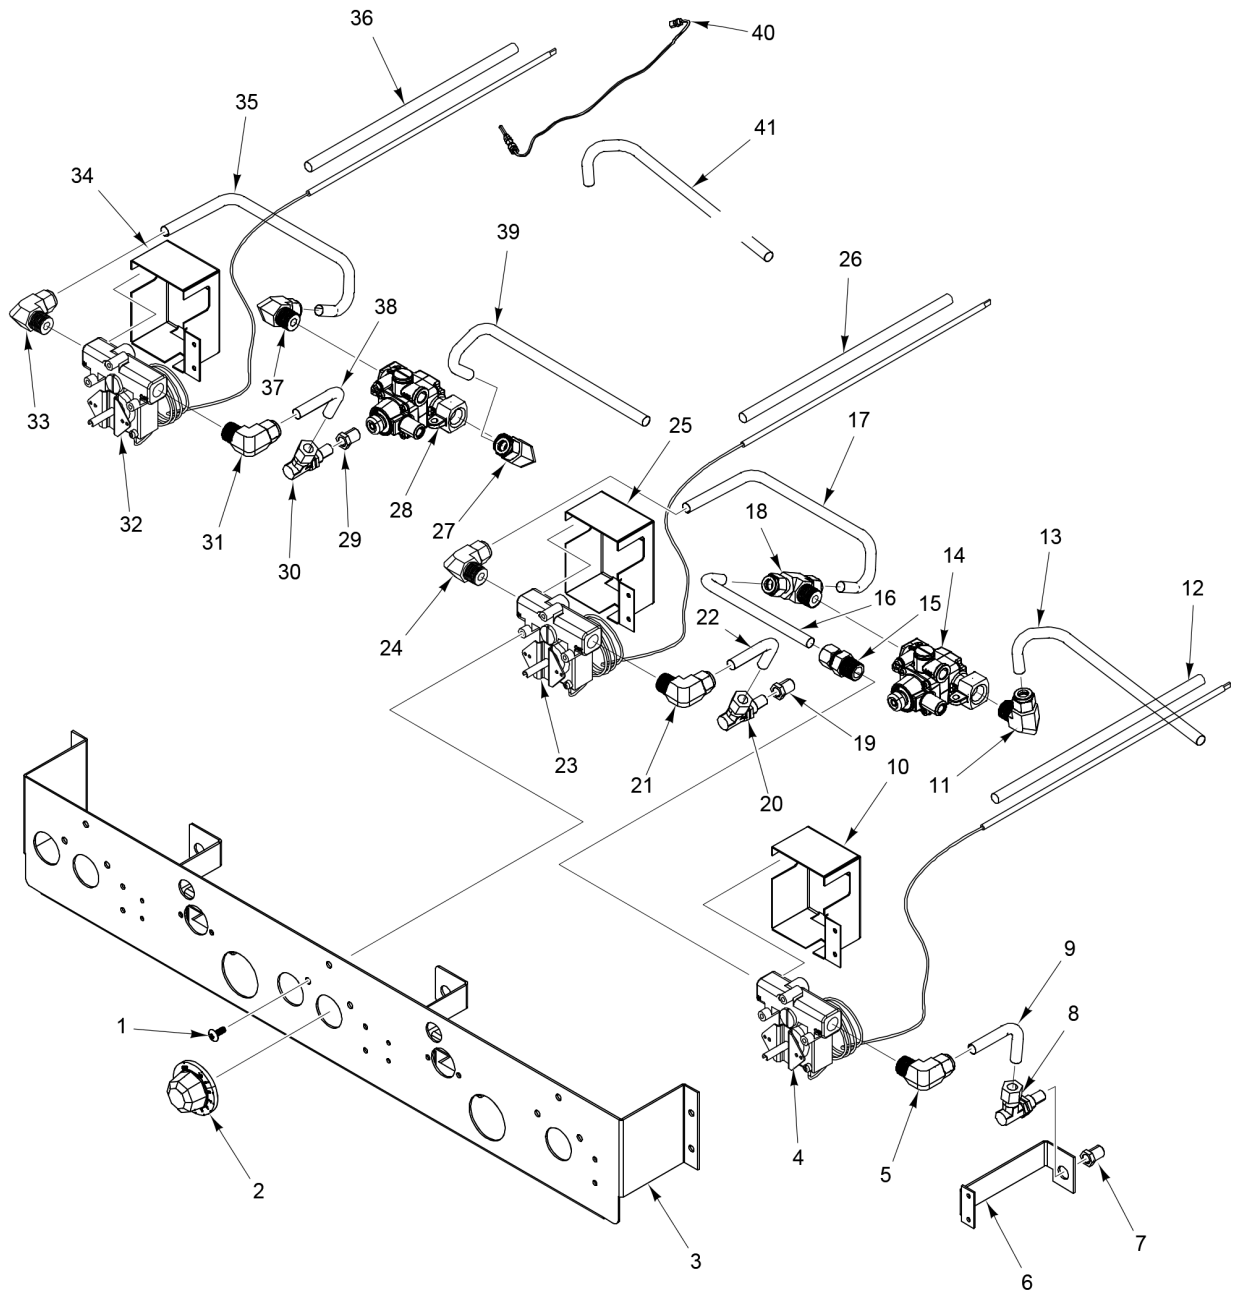

PL-59705

**THERMOSTAT GRIDDLE CONTROL ASSEMBLY
(36 INCH)**

**THERMOSTAT GRIDDLE CONTROL ASSEMBLY
(36 INCH)**

ILLUS.	PART NO.	NAME OF PART	AMT.
PL-59705			
1	00-730228	Self-Tapping Screw 10-24 x 1/2 Phil. Truss Hd.....	9
2	00-498086-00007	Knob - Griddle.....	3
3	00-922186-0000A	Weldment - Control Panel.....	1
4	00-498096-00550	Valve (550F) T-Stat Combo.....	1
5	00-719376	Elbow 3/8 x 3/8.....	1
6	00-921071	Bracket - Right Orifice.....	1
*7		Orifice.....	1
8	00-719383	Elbow 3/8 Orifice.....	1
9	00-928037	Flex Tubing (3/8 x 5 In. GS-Nozzle).....	1
10	00-921167	GS Cover.....	1
11	00-719376	Elbow 3/8 x 3/8.....	1
12	00-719566	Sleeving - Silicon.....	1
13	00-722221	Flex Tubing (3/8 x 12 In.).....	1
14	00-922203	Valve.....	1
15	00-719377	Connector - Straight 3/8 x 3/8 (Brass).....	1
16	00-722425	Tube - Flex (3/8 x 8 In.).....	1
17	00-722221	Flex Tubing (3/8 x 12 In.).....	1
18	00-498028	Tee 3/8 Male Compression.....	1
*19		Orifice.....	1
20	00-719383	Elbow 3/8 Orifice.....	1
21	00-719376	Elbow 3/8 x 3/8.....	1
22	00-928037	Flex Tubing (3/8 x 5 In. GS-Nozzle).....	1
23	00-498096-00550	Valve (550F) T-Stat Combo.....	1
24	00-719376	Elbow 3/8 x 3/8.....	1
25	00-921167	GS Cover.....	1
26	00-719566	Sleeving - Silicon.....	1
27	00-719376	Elbow 3/8 x 3/8.....	1
28	00-922203	Valve.....	1
*29		Orifice.....	1
30	00-719383	Elbow 3/8 Orifice.....	1
31	00-719376	Elbow 3/8 x 3/8.....	1
32	00-498096-00550	Valve (550F) T-Stat Combo.....	1
33	00-719376	Elbow 3/8 x 3/8.....	1
34	00-921167	GS Cover.....	1
35	00-722221	Flex Tubing (3/8 x 12 In.).....	1
36	00-719566	Sleeving - Silicon.....	1
37	00-719376	Elbow 3/8 x 3/8.....	1
38	00-928037	Flex Tubing (3/8 x 5 In. GS-Nozzle).....	1
39	00-722425	Tube - Flex (3/8 x 8 In.).....	1
40	00-714268	Thermocouple.....	2
41	00-426505-00012	Tubing - Pilot Flex 1/4 O.D. x 12 In.....	2

* (See Orifice Chart)