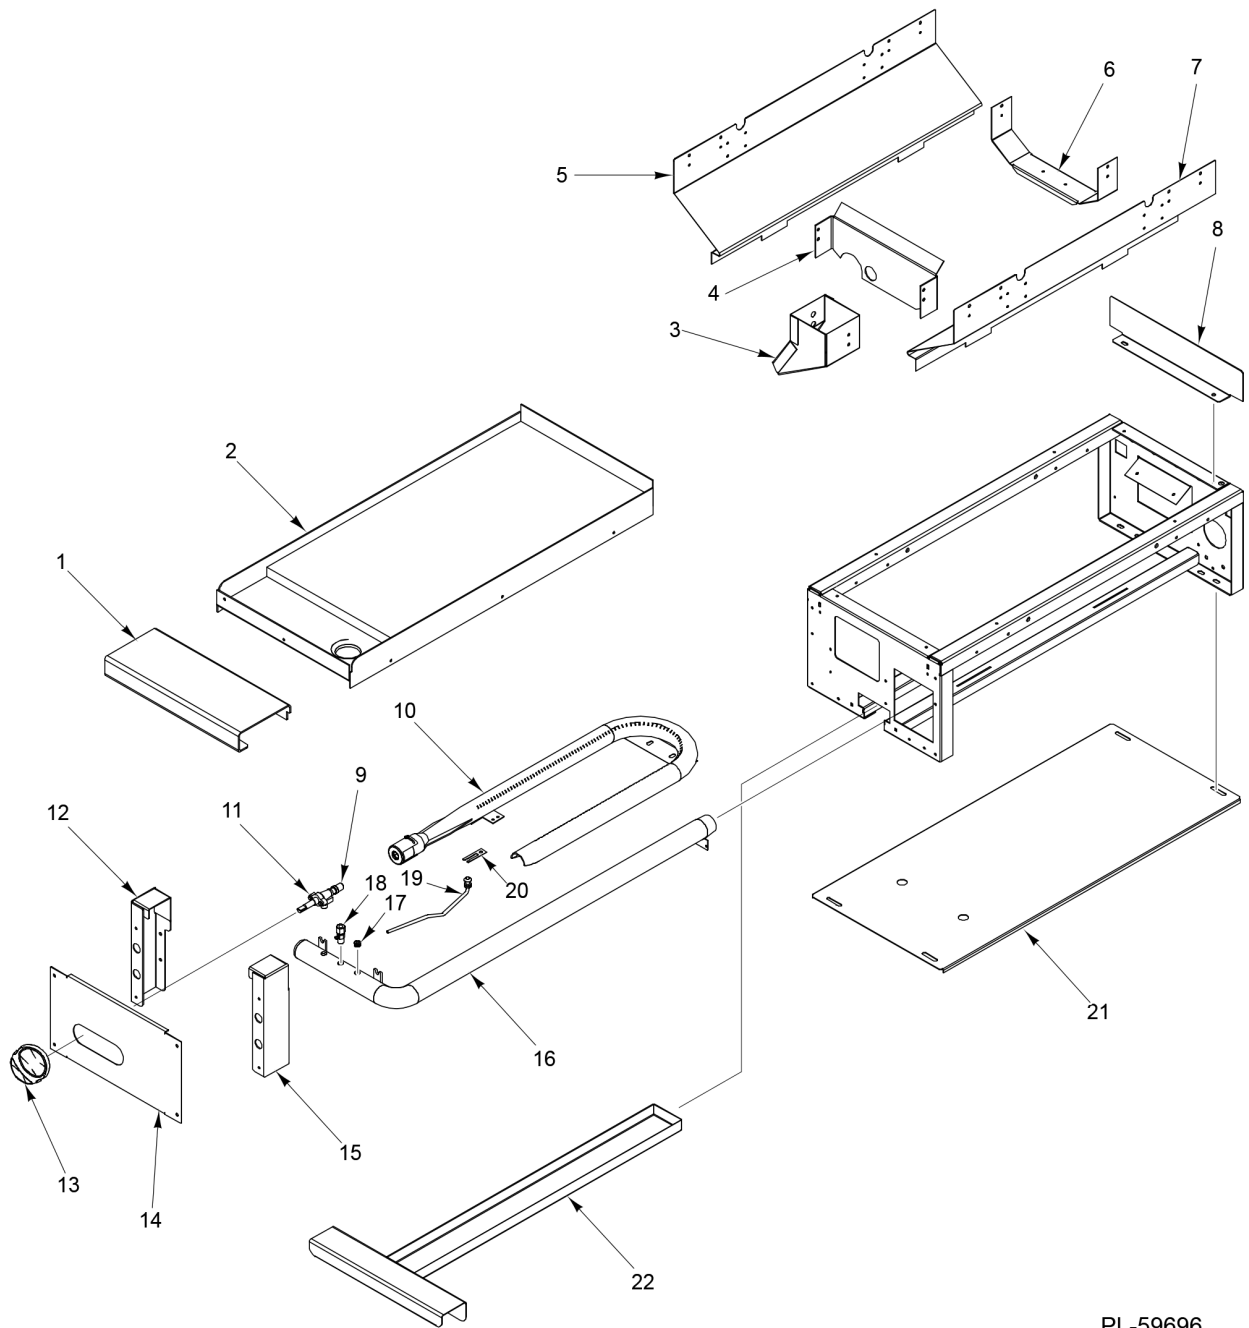

PL-59696

**GRIDDLE TOP MODULE
(12 INCH)**

**GRIDDLE TOP MODULE
(12 INCH)**

ILLUS. PL-59696	PART NO.	NAME OF PART	AMT.
1	00-921884-00012	Bull Nose (12 In.).....	1
2	00-924012-0000A	Griddle Assy.....	1
3	00-924016-0000A	Grease Chute Assy.....	1
4	00-924028	Heat Shield (12 In.) (Griddle).....	1
5	00-925015	Drip Pan Guide.....	1
6	00-924019	Support - Burner.....	1
7	00-925015	Drip Pan Guide.....	1
8	00-921782	Shield - Rear.....	1
*9		Cap.....	1
10	00-924020-0000A	Burner - Griddle XL.....	1
11	00-497240	Valve - Manual Griddle.....	1
12	00-921883	Bracket - Manifold Cover (LH).....	1
13	00-428300	Knob.....	1
14	00-921885-00012	Cover - Gas Manifold.....	1
15	00-921882	Bracket - Manifold Cover (RH).....	1
16	00-922146-0000A	Manifold.....	1
17	00-719370	Plug.....	1
18	00-719189	Valve - Single Pilot.....	1
19	00-428915-00001	Griddle Pilot Tube/Tip Assy.....	1
20	00-413302-00001	Clip - Pilot Mounting.....	1
21	00-923011	Support - Insulation.....	1
22	00-924009-0000A	Tray - Crumb.....	1

* (See Orifice Chart)