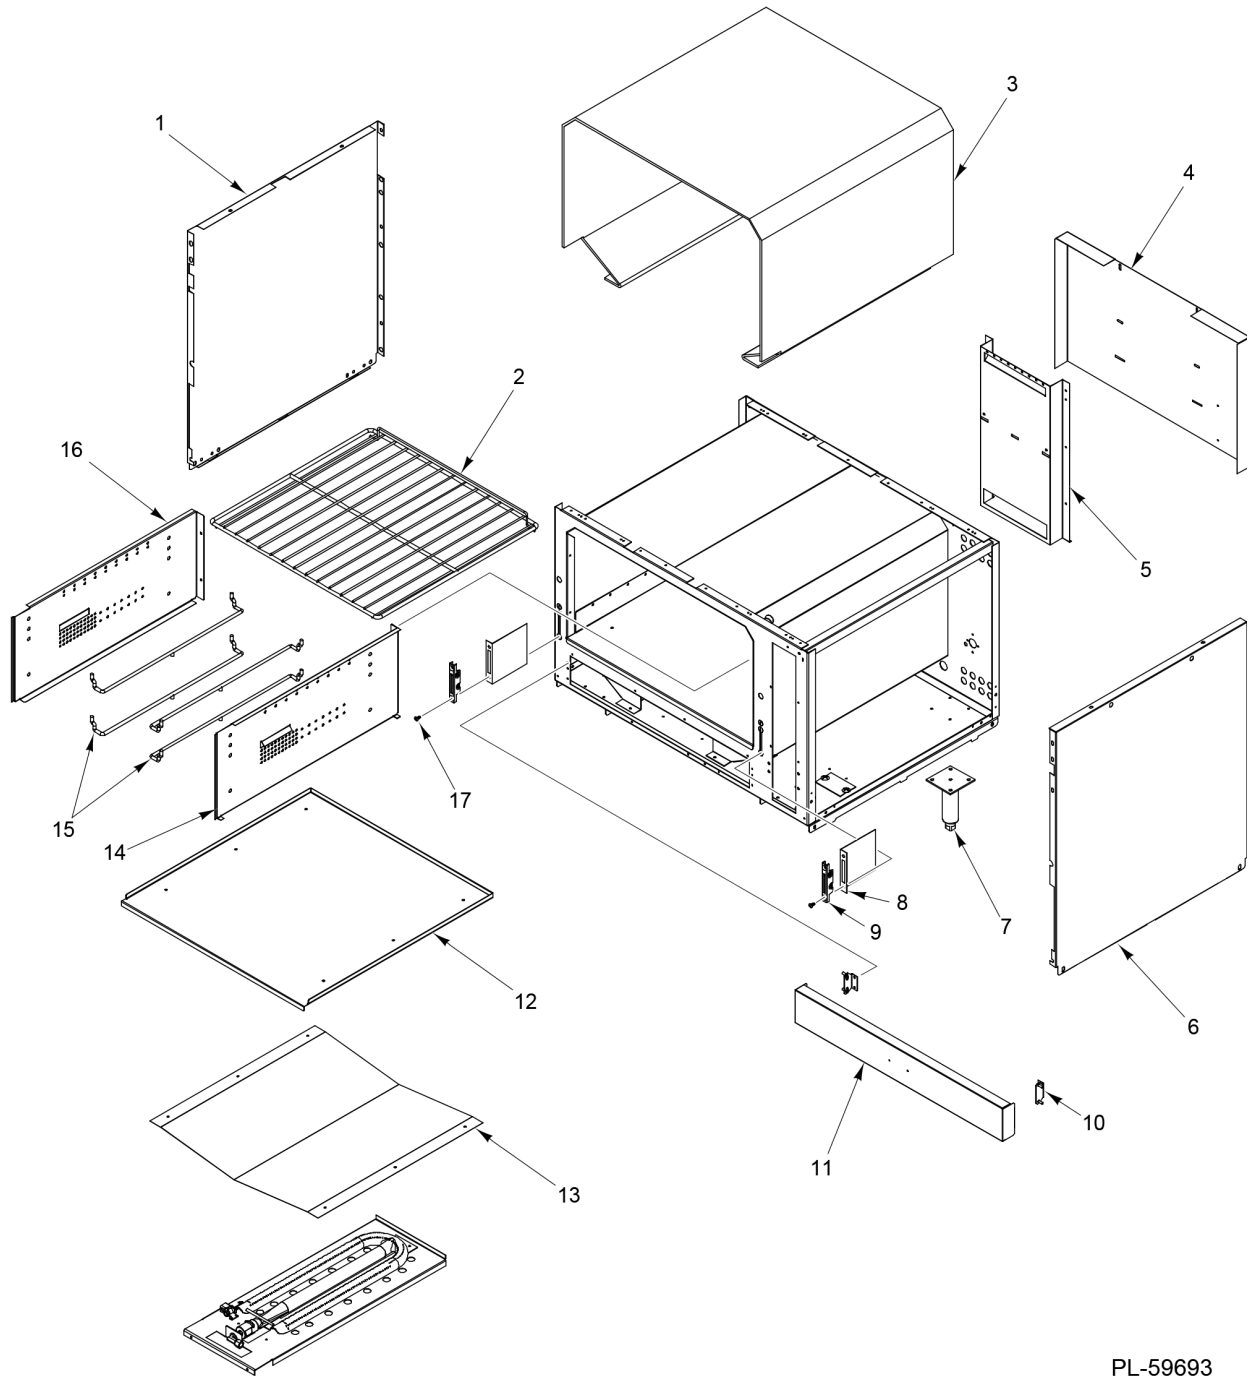

PL-59693

**STANDARD OVEN CAVITY
(36 INCH)**

**STANDARD OVEN CAVITY
(36 INCH)**

ILLUS.	PART NO.	NAME OF PART	AMT.
PL-59693			
1	00-921807	Panel - Side.....	1
2	00-921010-0000A	Oven Rack (30 In.).....	2
3	00-921035	Insulation Blanket.....	1
4	00-921723	Flue - Rear.....	1
5	00-921799	Channel - Back Flue.....	1
6	00-921807	Panel - Side.....	1
7	00-413112-00012	Leg (6 In.).....	4
8	00-921095	Insulation - Door Hinge.....	2
9	00-497029-00001	Door Hinge Stop.....	2
10	00-428179-000G1	Bracket - Kick Panel Mounting.....	2
11	00-921721	Kick Panel Assy.....	1
12	00-921015	Cavity Bottom (30 In.).....	1
13	00-921080	Flame Deflector.....	1
14	00-921078	Side Panel - Right.....	1
15	00-921064	Guide - Rack.....	4
16	00-921073	Side Panel - Left.....	1
17	00-723369	Mach. Screw 1/4-20 x 1/2 Phil. Truss Hd.....	4