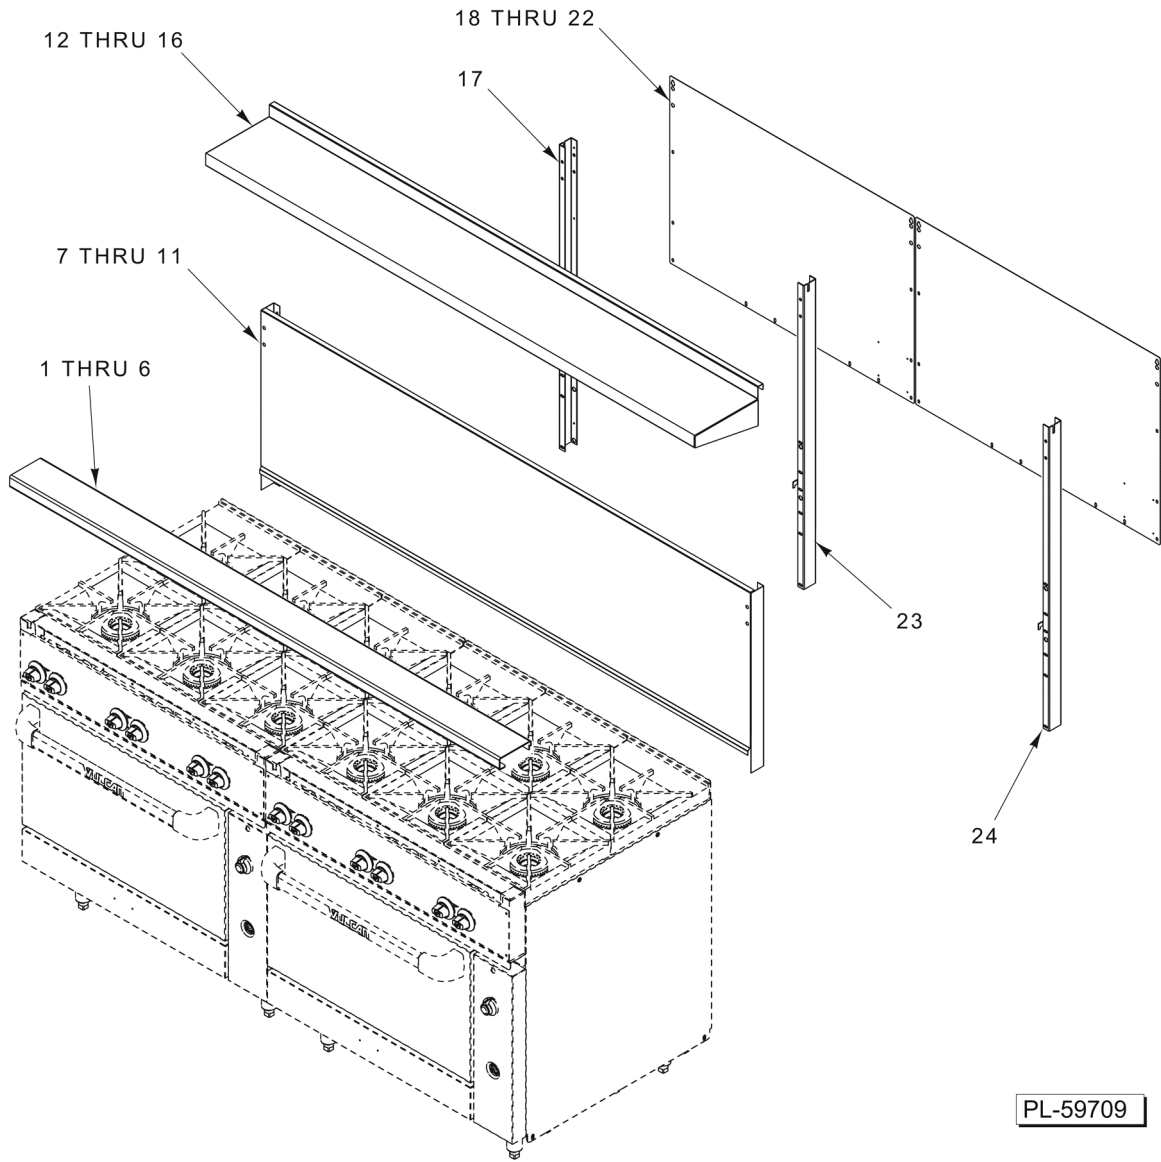

**BACKSPLASH, SHELF, AND BULL NOSE
(ALL SIZES)**

**BACKSPLASH, SHELF, AND BULL NOSE
(ALL SIZES)**

ILLUS. PL-59709	PART NO.	NAME OF PART	AMT.
1	00-921884-00012	Bull Nose (12 In.).....	1
2	00-921884-00024	Bull Nose (24 In.).....	1
3	00-921884-00036	Bull Nose (36 In.).....	1
4	00-921884-00048	Bull Nose (48 In.).....	1
5	00-921884-00060	Bull Nose (60 In.).....	1
6	00-921884-00072	Bull Nose (72 In.).....	1
7	00-921053-00024	Backsplash (24 In.).....	1
8	00-921053-00036	Backsplash (36 In.).....	1
9	00-921053-00048	Backsplash (48 In.).....	1
10	00-921053-00060	Backsplash (60 In.).....	1
11	00-921053-00072	Backsplash (72 In.).....	1
12	00-921730-00024	Shelf (24 In.).....	1
13	00-921730-00036	Shelf (36 In.).....	1
14	00-921730-00048	Shelf (48 In.).....	1
15	00-921730-00060	Shelf (60 In.).....	1
16	00-921730-00072	Shelf (72 In.).....	1
17	00-921728	Support - Backsplash (LH).....	1
18	00-921713	Panel - Back (12 In.).....	1
19	00-923525	Panel - Back (24 In.).....	1
20	00-921054	Panel - Back (36 In.) (Use two for 72 In. Units).....	1
21	00-923009	Panel - Back (48 In.).....	1
22	00-929007	Panel - Back (60 In.).....	1
23	00-921729	Support - Backsplash (RH) (Used on 60 & 72 In. Units).....	1
24	00-921729	Support - Backsplash (RH).....	1