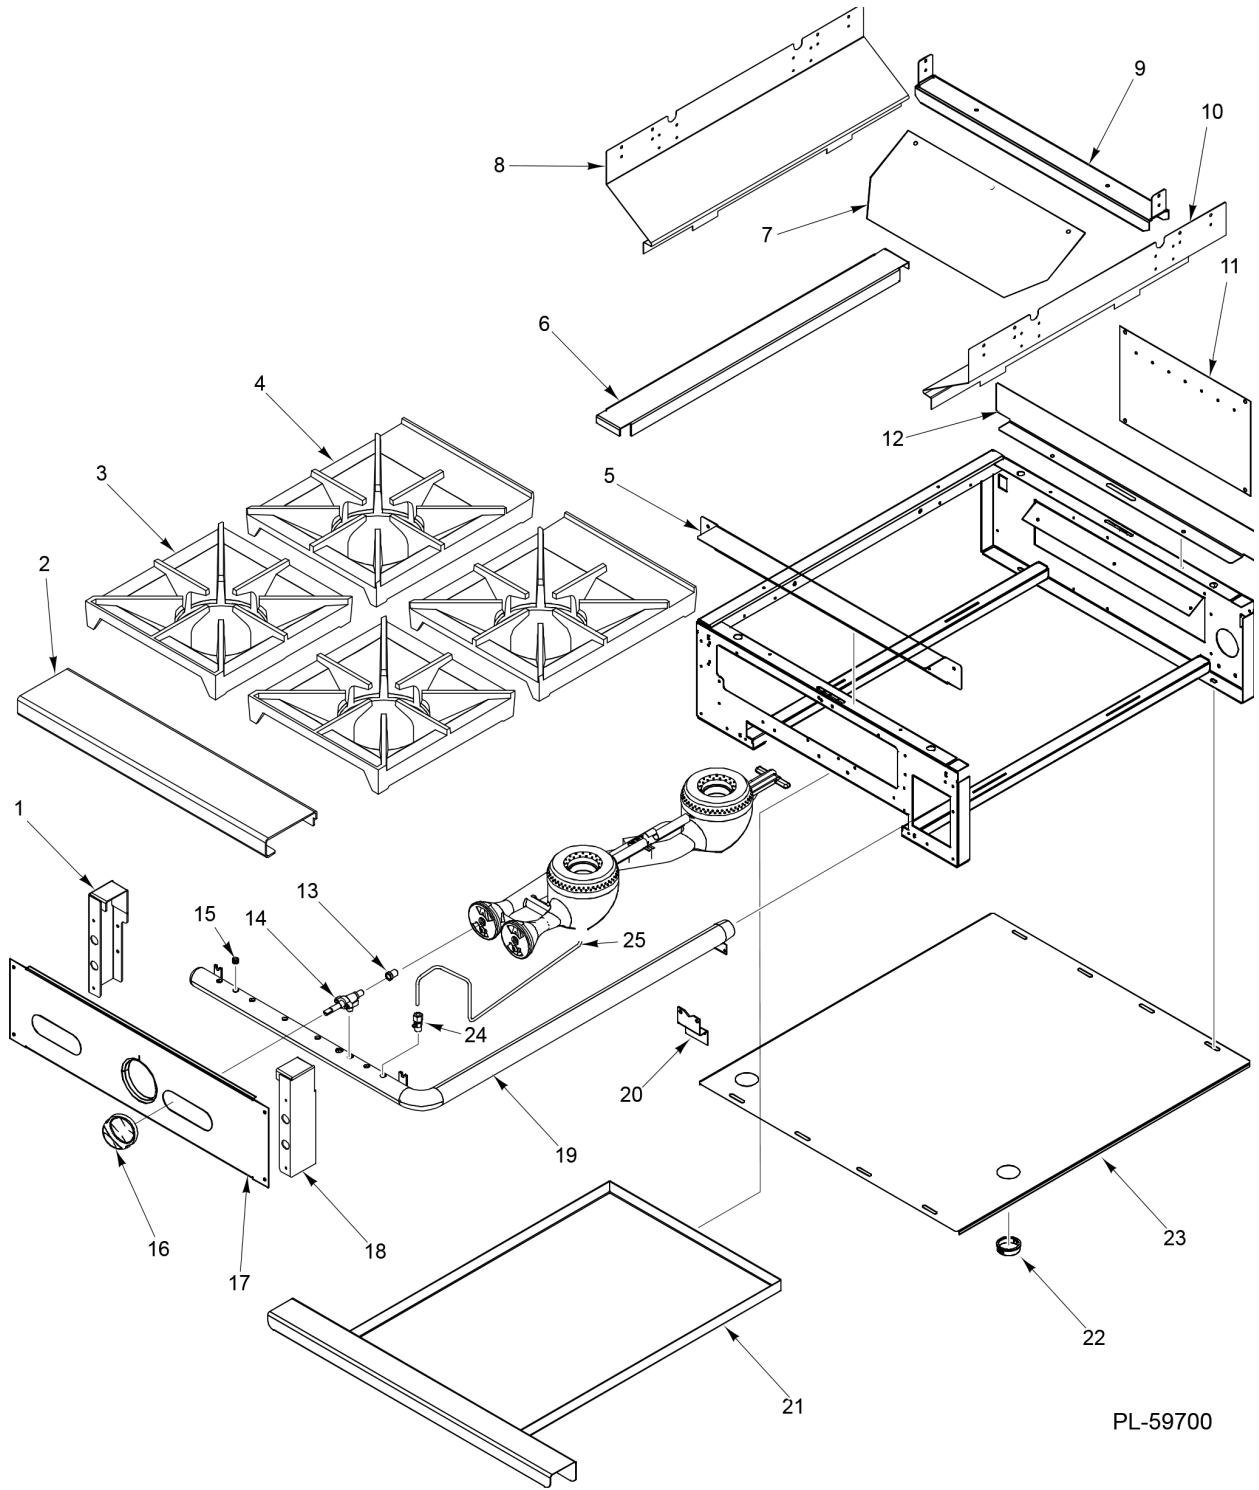

PL-59700

**OPEN TOP BURNER MODULE
(24 INCH)**

**OPEN TOP BURNER MODULE
(24 INCH)**

ILLUS.	PART NO.	NAME OF PART	AMT.
PL-59700			
1	00-921883	Bracket - Manifold Cover (LH).....	1
2	00-921884-00024	Bull Nose (24 In.).....	1
3	00-925000	Grate - Front.....	2
4	00-925001	Grate - Rear.....	2
5	00-921886-00024	Bracket - Front Top.....	1
6	00-921794	Support - Grate.....	1
7	00-924515	Deflector - Rear.....	1
8	00-925015	Drip Pan Guide.....	1
9	00-924516	Support - Burner.....	1
10	00-925015	Drip Pan Guide.....	1
11	00-921410	Cover - Flue.....	1
12	00-924518	Heat Shield Rear.....	1
*13		Cap.....	1
14	00-719221	Valve - Manual.....	1
15	00-719370	Plug.....	1
16	00-428300	Knob.....	AR
17	00-921885-00024	Cover - Gas Manifold.....	1
18	00-921882	Bracket - Manifold Cover (RH).....	1
19	00-922145-0000A	Manifold.....	1
20	00-922125	Bracket.....	1
21	00-924510-0000A	Weldment - Crumb Tray.....	1
22	2240-2241	Grommet - Heyco.....	1
23	00-923518	Support - Insulation.....	1
24	00-719189	Valve - Single Pilot.....	1
25	00-921107-0000A	Pilot Tube/Tip Assy.....	1

* (See Orifice Chart)