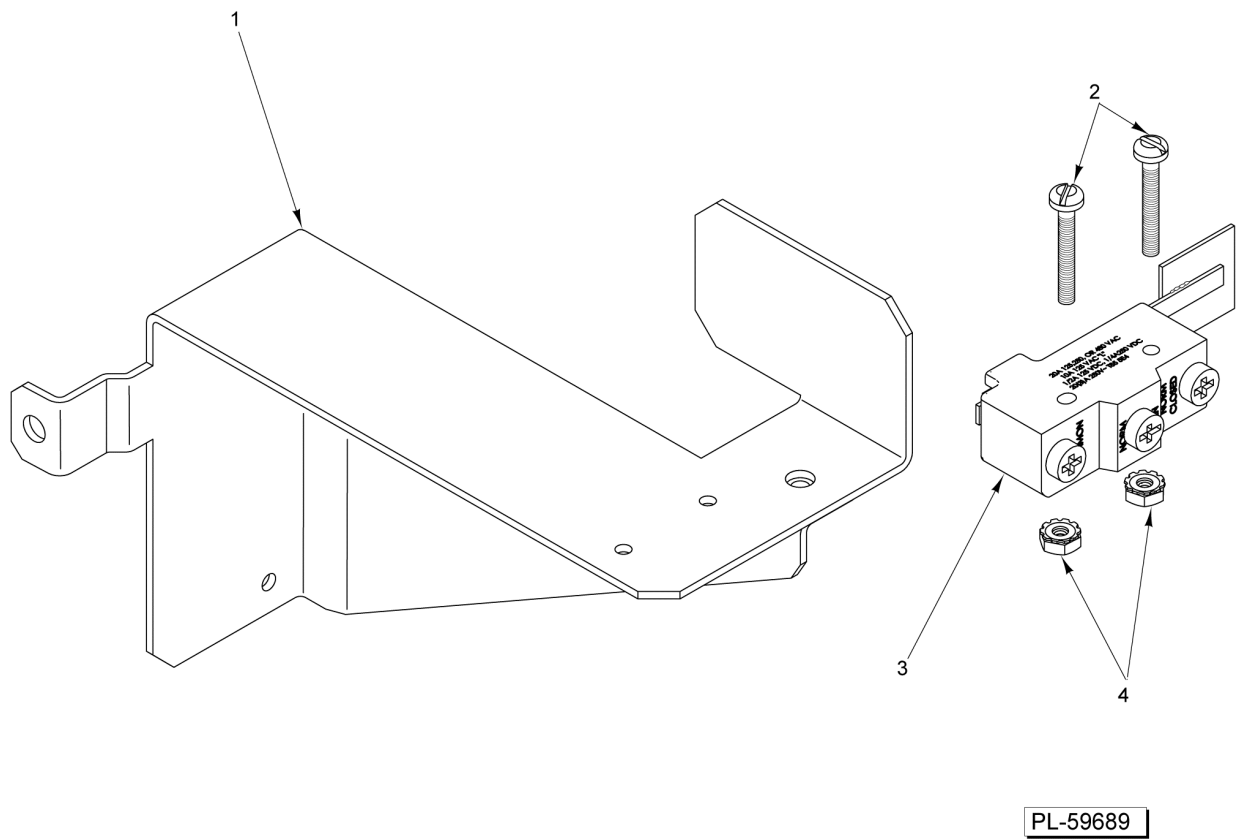

PL-59690

**STANDARD OVEN CONTROL
(30 INCH)**

**STANDARD OVEN CONTROL
(30 INCH)**

ILLUS.	PART NO.	NAME OF PART	AMT.
PL-59690			
1	00-922019	Screw 10-24 x 1.....	2
2	00-922020	BJ Thermostat.....	1
3	00-922015	Elbow.....	1
4	00-730534	Nut 10-24 Hex KEPS.....	2
5	00-922017	Fitting 1/8 x 7/16.....	1
6	00-922179	Panel - Control (Standard).....	1
7	00-922046	Knob - Adjustable BJ Thermostat.....	1
8	00-922160-0000A	Valve Assy. - Safety.....	1
	00-412788-00004	Thermocouple - 48" Lg.....	1
9	00-426508-00008	Flex Tubing (8 In.).....	1
10	00-922178	Bracket - Controller.....	1
11	00-498356	Pipe - Flanged Thermostat Mount.....	1

**CONVECTION OVEN CONTROL
(30 INCH)**

ILLUS.	PART NO.	NAME OF PART	AMT.
PL-59691			
1	00-426508-00008	Flex Tubing (8 In.).....	1
2	FP-085-68	Fitting- Elbow (7/16 TBG X 3/8 MPT).....	1
3	00-498096-00550	Valve (550F) T-Stat Combo.....	1
4	FP-085-42	Fitting - Tube (7/16 TBG X 3/8 MPT).....	1
5	00-426508-00008	Flex Tubing (8 In.).....	1
6	00-921369	Panel - Control (Convection).....	1
7	00-428617	Knob - Thermostat.....	1
8	00-921528	Switch - Rocker.....	1
9	00-922180	Bracket - Mounting.....	1
10	00-922160-0000A	Valve Assy. - Safety.....	1
	00-412788-00004	Thermocouple - 48" Lg.....	1
11	FP-085-42	Fitting - Tube (7/16 TBG X 3/8 MPT).....	1
12	00-770085-00002	Solenoid.....	1
13	FP-085-42	Fitting - Tube (7/16 TBG X 3/8 MPT).....	1