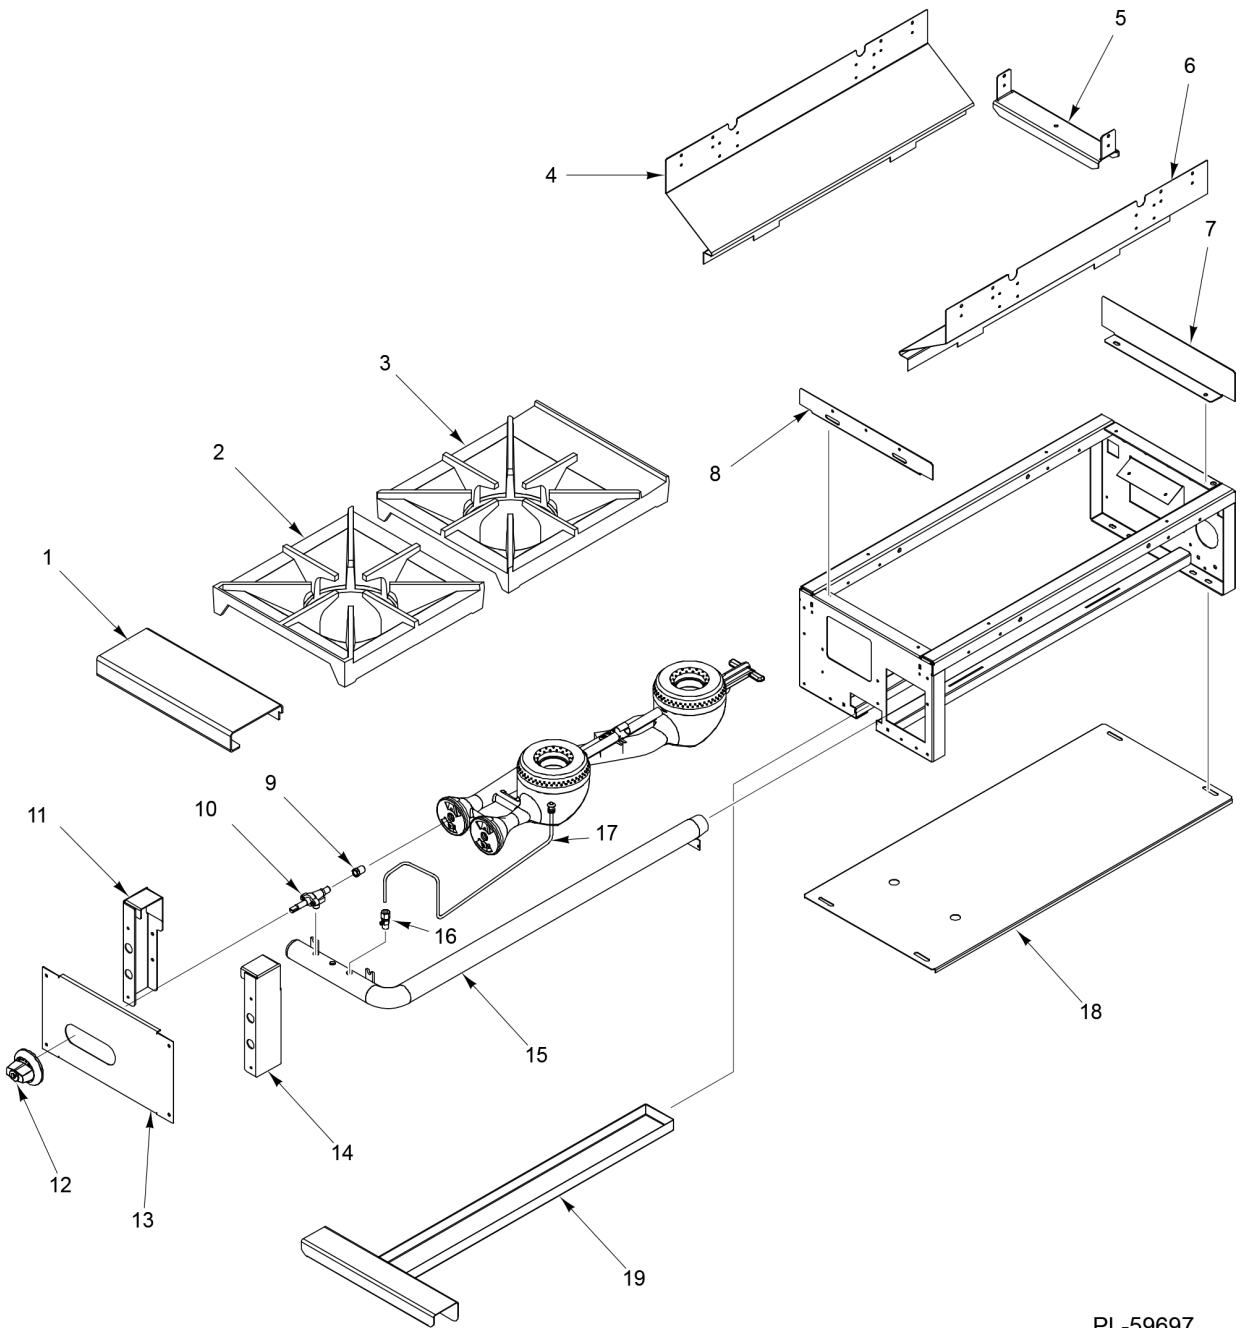

PL-59703

OPEN TOP BURNER ASSEMBLY

OPEN TOP BURNER ASSEMBLY

ILLUS.	PART NO.	NAME OF PART	AMT.
1	00-714215-00002	Open Top Burner.....	1
2	00-719329	Air Mixer Assy.....	2
3	00-417608-00001	Burner Head.....	1
4	00-730228	Self-Tapping Screw 10-24 x 1/2 Phil. Truss Hd.....	2
5	00-787275-00001	Flash Tube.....	1
6	00-417608-00001	Burner Head.....	1
7	00-730228	Self-Tapping Screw 10-24 x 1/2 Phil. Truss Hd.....	1
8	00-413302-00001	Clip - Pilot Mounting.....	1