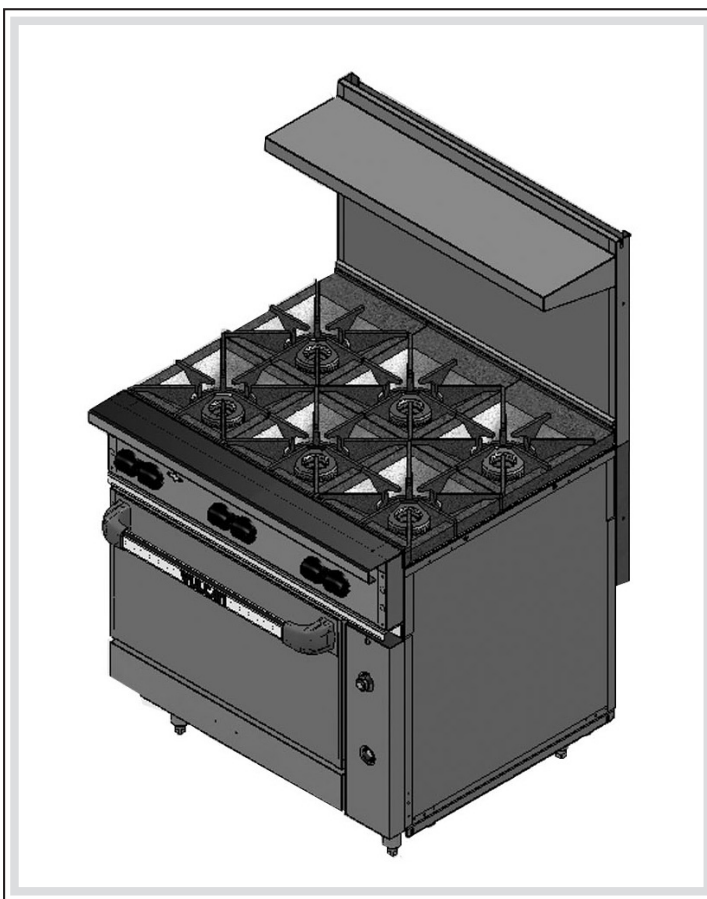

For additional information on Vulcan-Hart Company or to locate an authorized parts and service provider in your area, visit our website at www.vulcanequipment.com