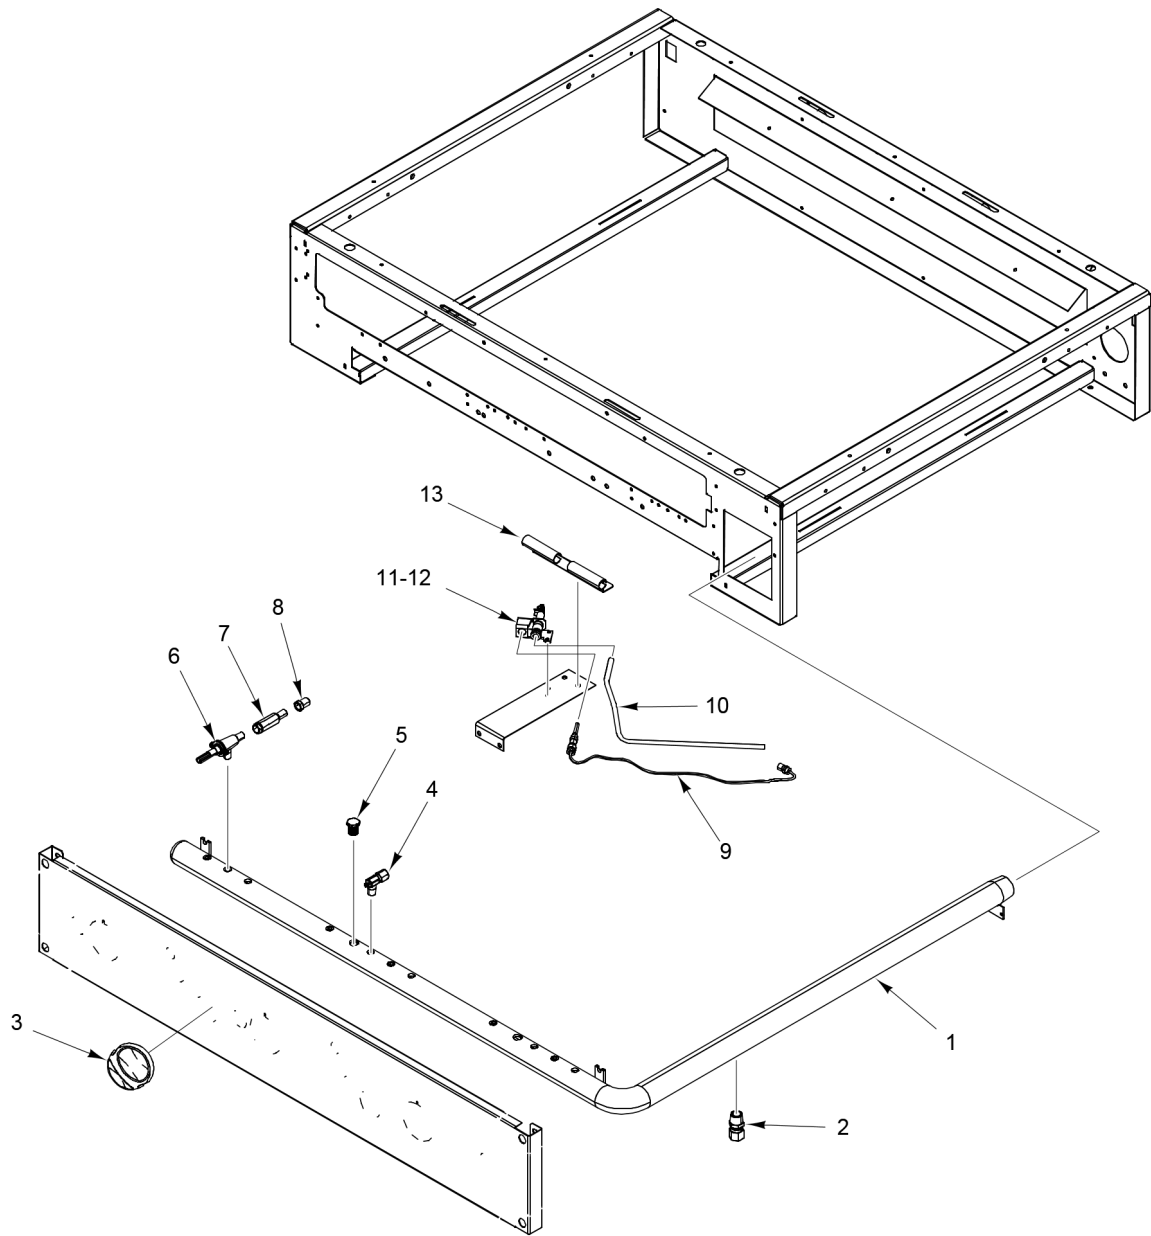

PL-59704

**GRIDDLE MANIFOLD AND VALVES
(36 INCH)**

**GRIDDLE MANIFOLD AND VALVES
(36 INCH)**

ILLUS.	PART NO.	NAME OF PART	AMT.
PL-59704			
1	00-922144-0000A	Manifold.....	1
2	FP-085-42	Fitting - Tube (7/16 TBG X 3/8 MPT).....	1
3	00-428300	Knob.....	3
4	00-404193-00001	Valve - Pilot.....	2
5	00-719371	Plug.....	AR
6	00-497240-00001	Valve - Manifold.....	3
7	00-926523	Valve - Extension.....	3
*8		Hood - Valve.....	3
9	00-714268	Thermocouple.....	2
10	00-426505-00012	Tubing - Pilot Flex 1/4 O.D. x 12 In.....	2
11	00-426262-00001	Pilot Assy. (NAT).....	2
12	00-426262-00002	Pilot Assy. (LP).....	2
13	00-921074	Flash Tube - Griddle.....	2

* (See Orifice Chart)