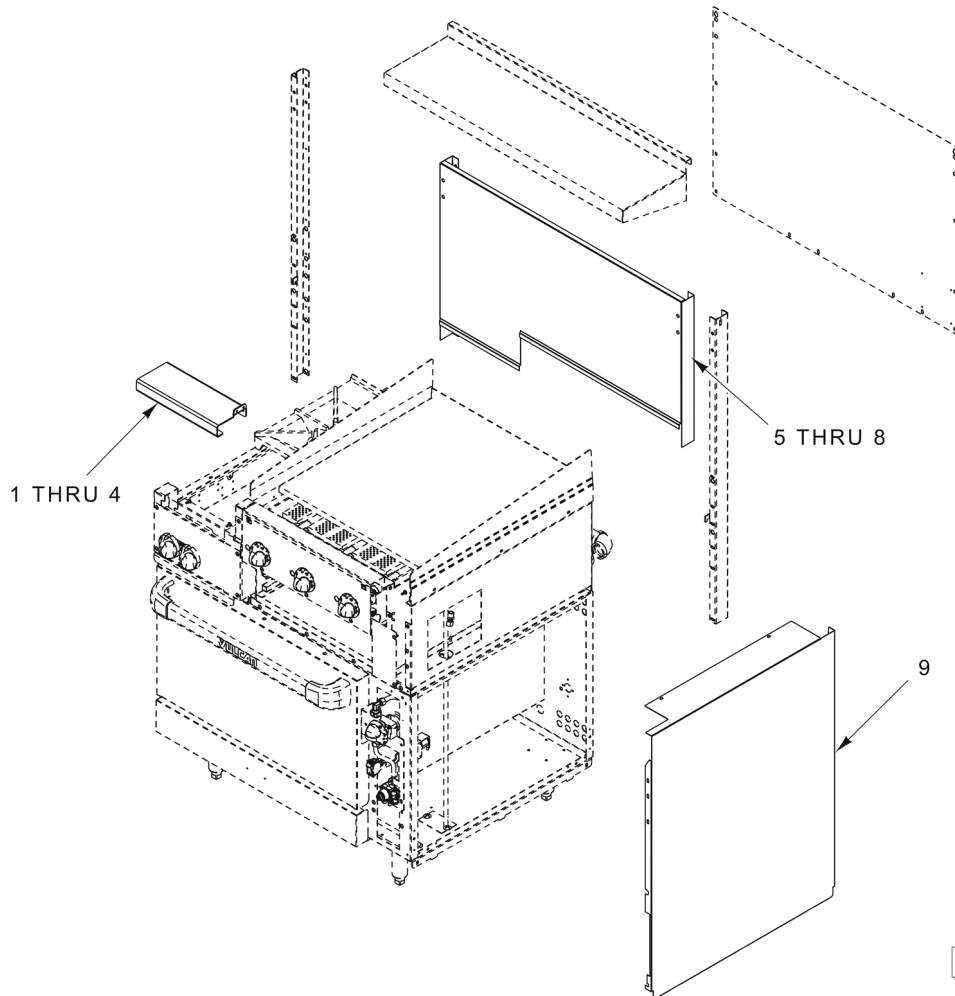

BACKSPLASH AND PANELS (GRIDDLE/BROILERS)

BACKSPLASH AND PANELS (GRIDDLE/BROILERS)

ILLUS.	PART NO.	NAME OF PART	AMT.
PL-59720			
1	00-921884-012GB	Bull Nose Griddle Broiler (12 In.).....	1
2	00-921884-024GB	Bull Nose Griddle Broiler (24 In.).....	1
3	00-921884-036GB	Bull Nose Griddle Broiler (36 In.).....	1
4	00-921884-048GB	Bull Nose Griddle Broiler (48 In.).....	1
5	00-921258-00036	Backsplash (36 In.).....	1
6	00-921258-00048	Backsplash (48 In.).....	1
7	00-921258-00060	Backsplash (60 In.).....	1
8	00-921258-00072	Backsplash (72 In.).....	1
9	00-921764	Panel - Side (Griddle/Broilers).....	1