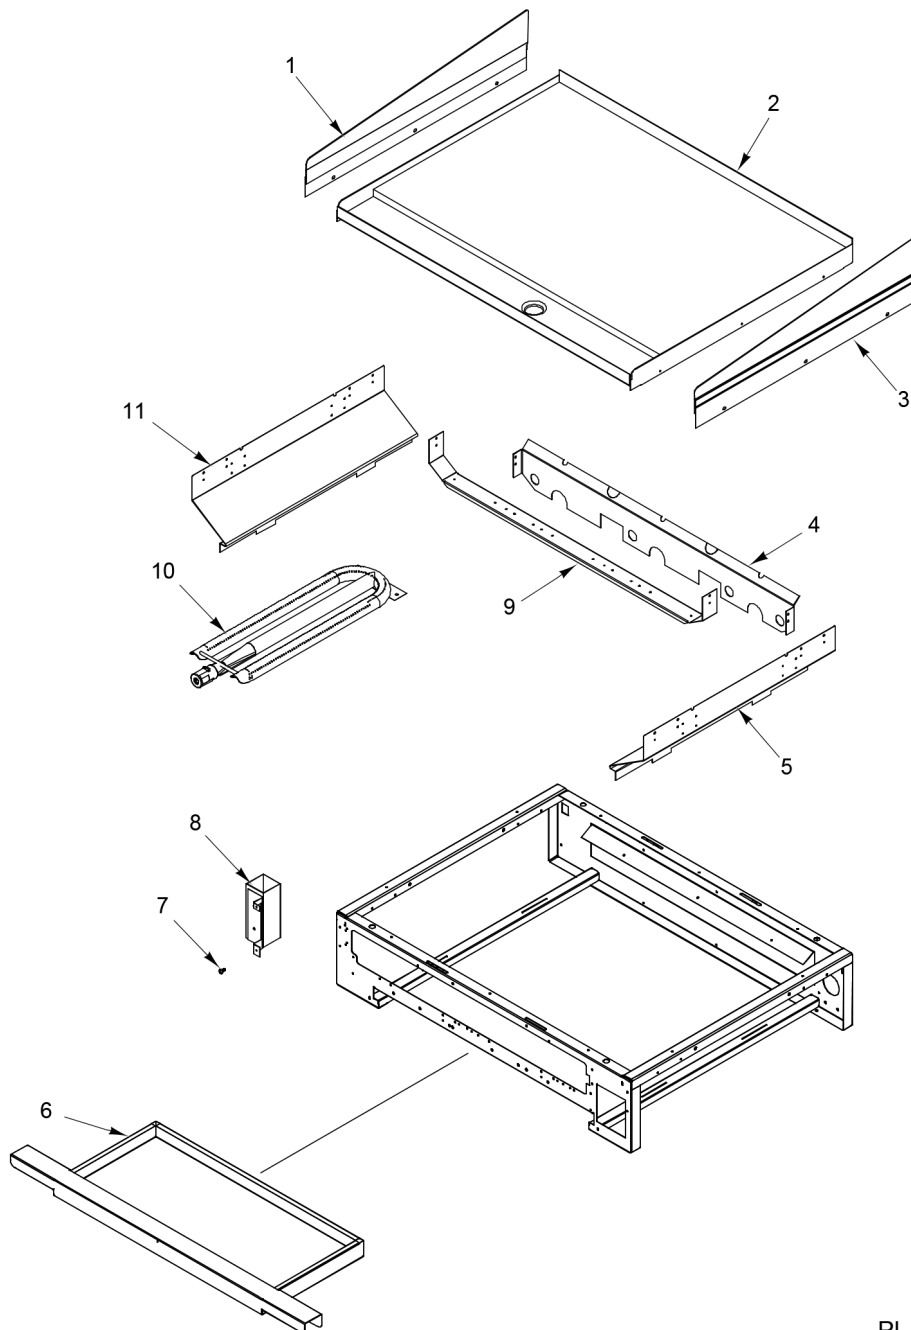

* (See Orifice Chart)

PL-59698

**GRIDDLE TOP MODULE
(24 INCH)**

**GRIDDLE TOP MODULE
(24 INCH)**

ILLUS.	PART NO.	NAME OF PART	AMT.
PL-59698			
1	00-926527-0000A	Splash Assy. - Outer (LH).....	1
2	00-924511-0000A	Griddle Plate Assy. (24 In.).....	1
3	00-926513-0000A	Splash Assy. - Outer (RH).....	1
4	00-921783	Heat Shield (T-Stat Griddle).....	1
5	00-925015	Drip Pan Guide.....	1
6	00-921473-0000A	Tray - Crumb.....	1
7	00-730228	Self-Tapping Screw 10-24 x 1/2 Phil. Truss Hd.....	AR
8	00-926519-0000A	Grease Chute Assy.....	1
9	00-924503	Burner Support.....	2
10	00-926509-0000A	Burner - Griddle XL.....	2
11	00-925015	Drip Pan Guide.....	1