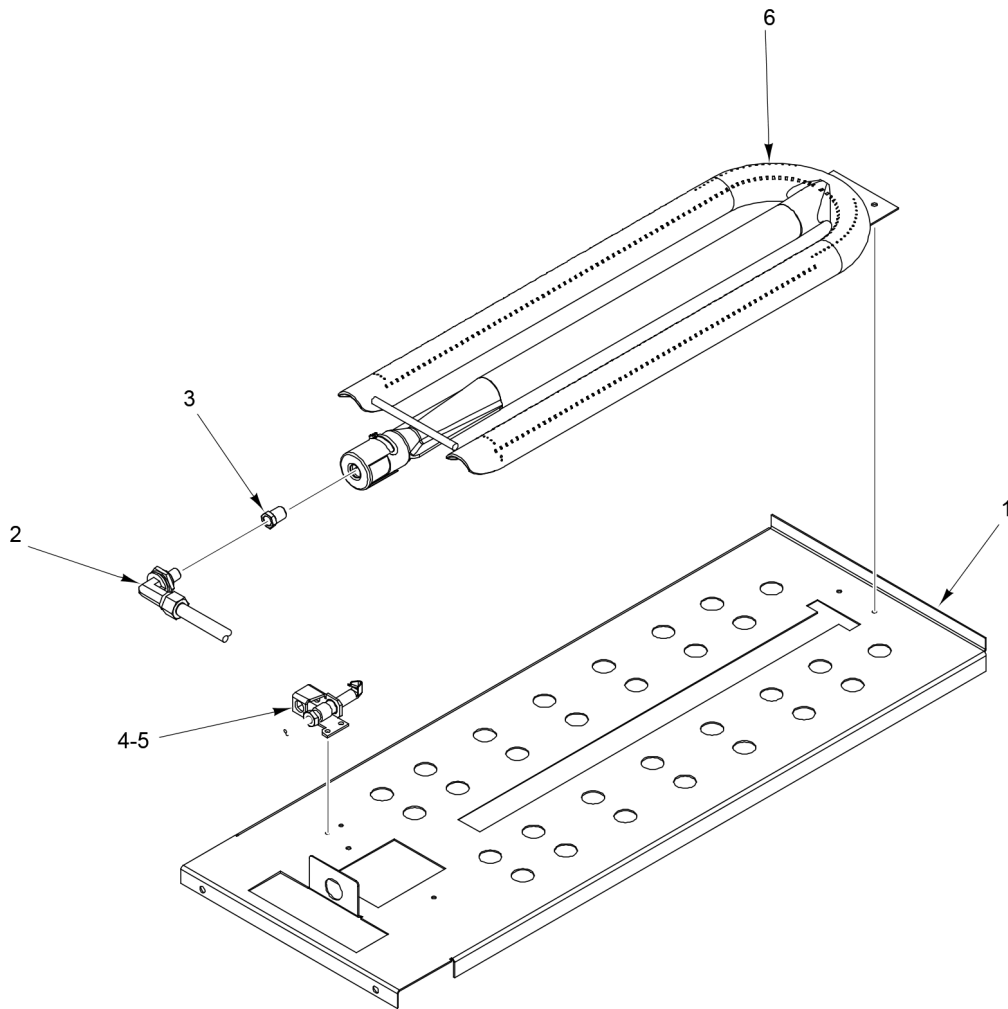

PL-59687

OVEN BURNER ASSEMBLY

OVEN BURNER ASSEMBLY

ILLUS.	PART NO.	NAME OF PART	AMT.
PL-59687			
1	00-921023	Carrier - Burner.....	1
2	00-404079-0000F	Elbow 7/16 Orifice.....	1
*3		Valve Hood.....	1
4	00-426262-00001	Pilot Assy. (NAT).....	1
5	00-426262-00002	Pilot Assy. (LP).....	1
6	00-921091-0000A	Burner - Oven Module.....	1

* (See Orifice Chart)