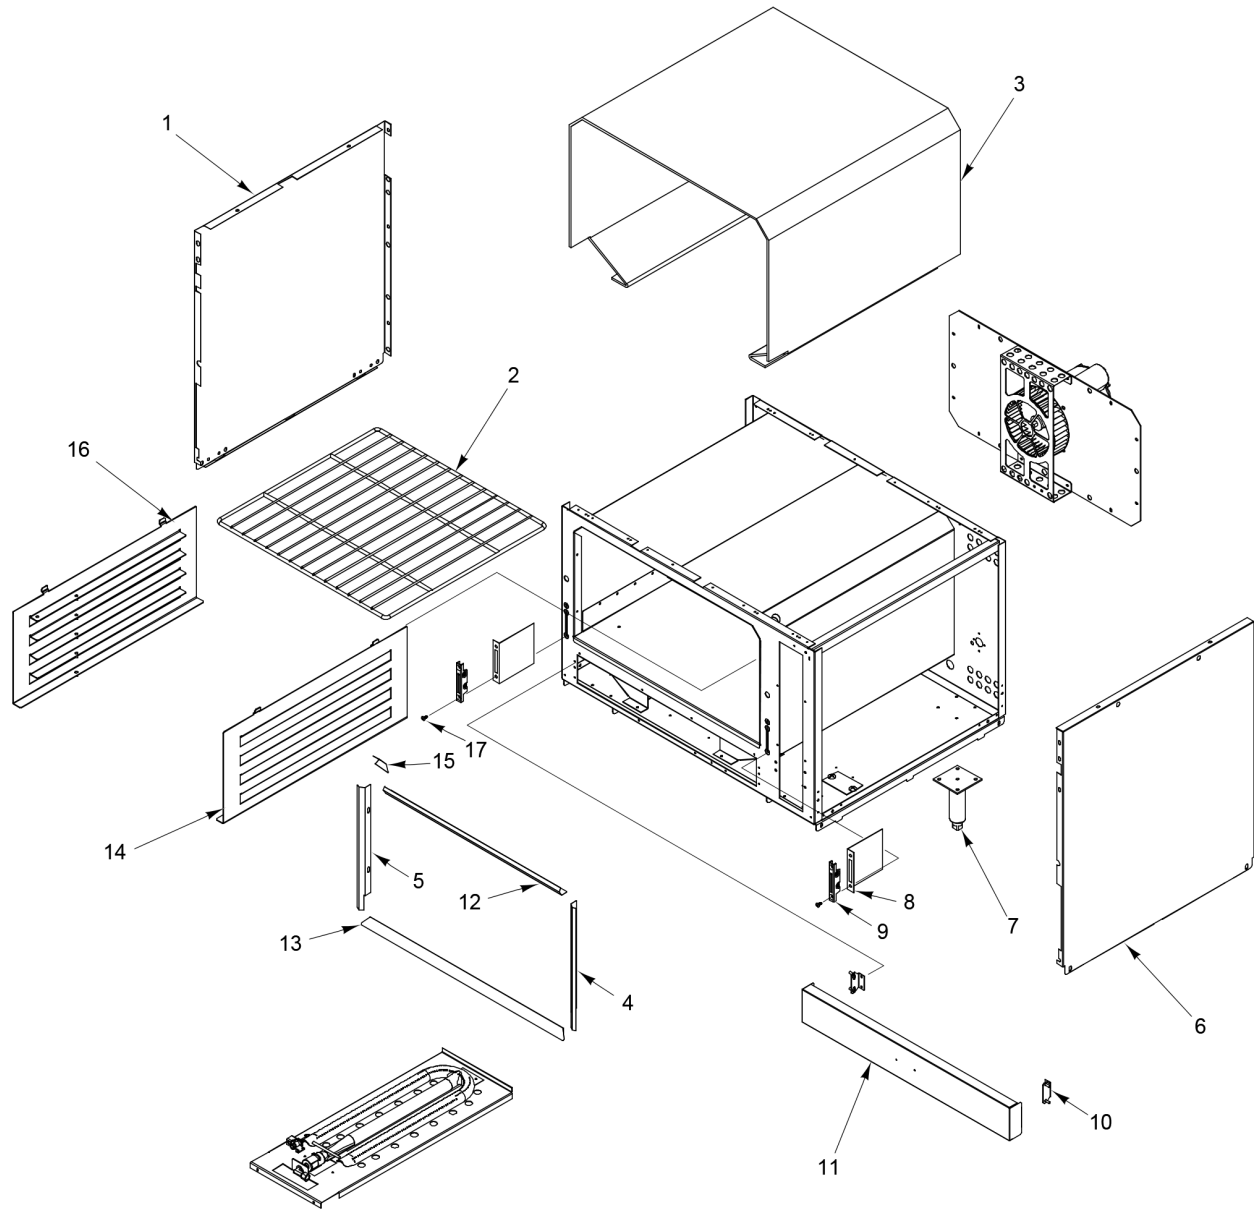

PL-59692

**STANDARD OVEN CAVITY
(24 INCH)**

**STANDARD OVEN CAVITY
(24 INCH)**

ILLUS.	PART NO.	NAME OF PART	AMT.
PL-59692			
1	00-921807	Panel - Side.....	1
2	00-923508-0000A	Oven Rack (24 In.).....	2
3	00-921527	Insulation Blanket.....	1
4	00-921786	Flue - Rear.....	1
5	00-921799	Channel - Back Flue.....	1
6	00-921807	Panel - Side.....	1
7	00-413112-00012	Leg (6 In.).....	4
8	00-921095	Insulation - Door Hinge.....	2
9	00-497029-00001	Door Hinge Stop.....	2
10	00-428179-000G1	Bracket - Kick Panel Mounting.....	2
11	00-921785	Kick Panel Assy.....	1
12	00-923515	Cavity Bottom (24 In. Oven).....	1
13	00-923516	Flame Deflector.....	1
14	00-921078	Side Panel - Right.....	1
15	00-921064	Guide - Rack.....	4
16	00-921073	Side Panel - Left.....	1
17	00-723369	Mach. Screw 1/4-20 x 1/2 Phil. Truss Hd.....	4

PL-59693

**STANDARD OVEN CAVITY
(36 INCH)**

**STANDARD OVEN CAVITY
(36 INCH)**

ILLUS.	PART NO.	NAME OF PART	AMT.
PL-59693			
1	00-921807	Panel - Side.....	1
2	00-921010-0000A	Oven Rack (30 In.).....	2
3	00-921035	Insulation Blanket.....	1
4	00-921723	Flue - Rear.....	1
5	00-921799	Channel - Back Flue.....	1
6	00-921807	Panel - Side.....	1
7	00-413112-00012	Leg (6 In.).....	4
8	00-921095	Insulation - Door Hinge.....	2
9	00-497029-00001	Door Hinge Stop.....	2
10	00-428179-000G1	Bracket - Kick Panel Mounting.....	2
11	00-921721	Kick Panel Assy.....	1
12	00-921015	Cavity Bottom (30 In.).....	1
13	00-921080	Flame Deflector.....	1
14	00-921078	Side Panel - Right.....	1
15	00-921064	Guide - Rack.....	4
16	00-921073	Side Panel - Left.....	1
17	00-723369	Mach. Screw 1/4-20 x 1/2 Phil. Truss Hd.....	4