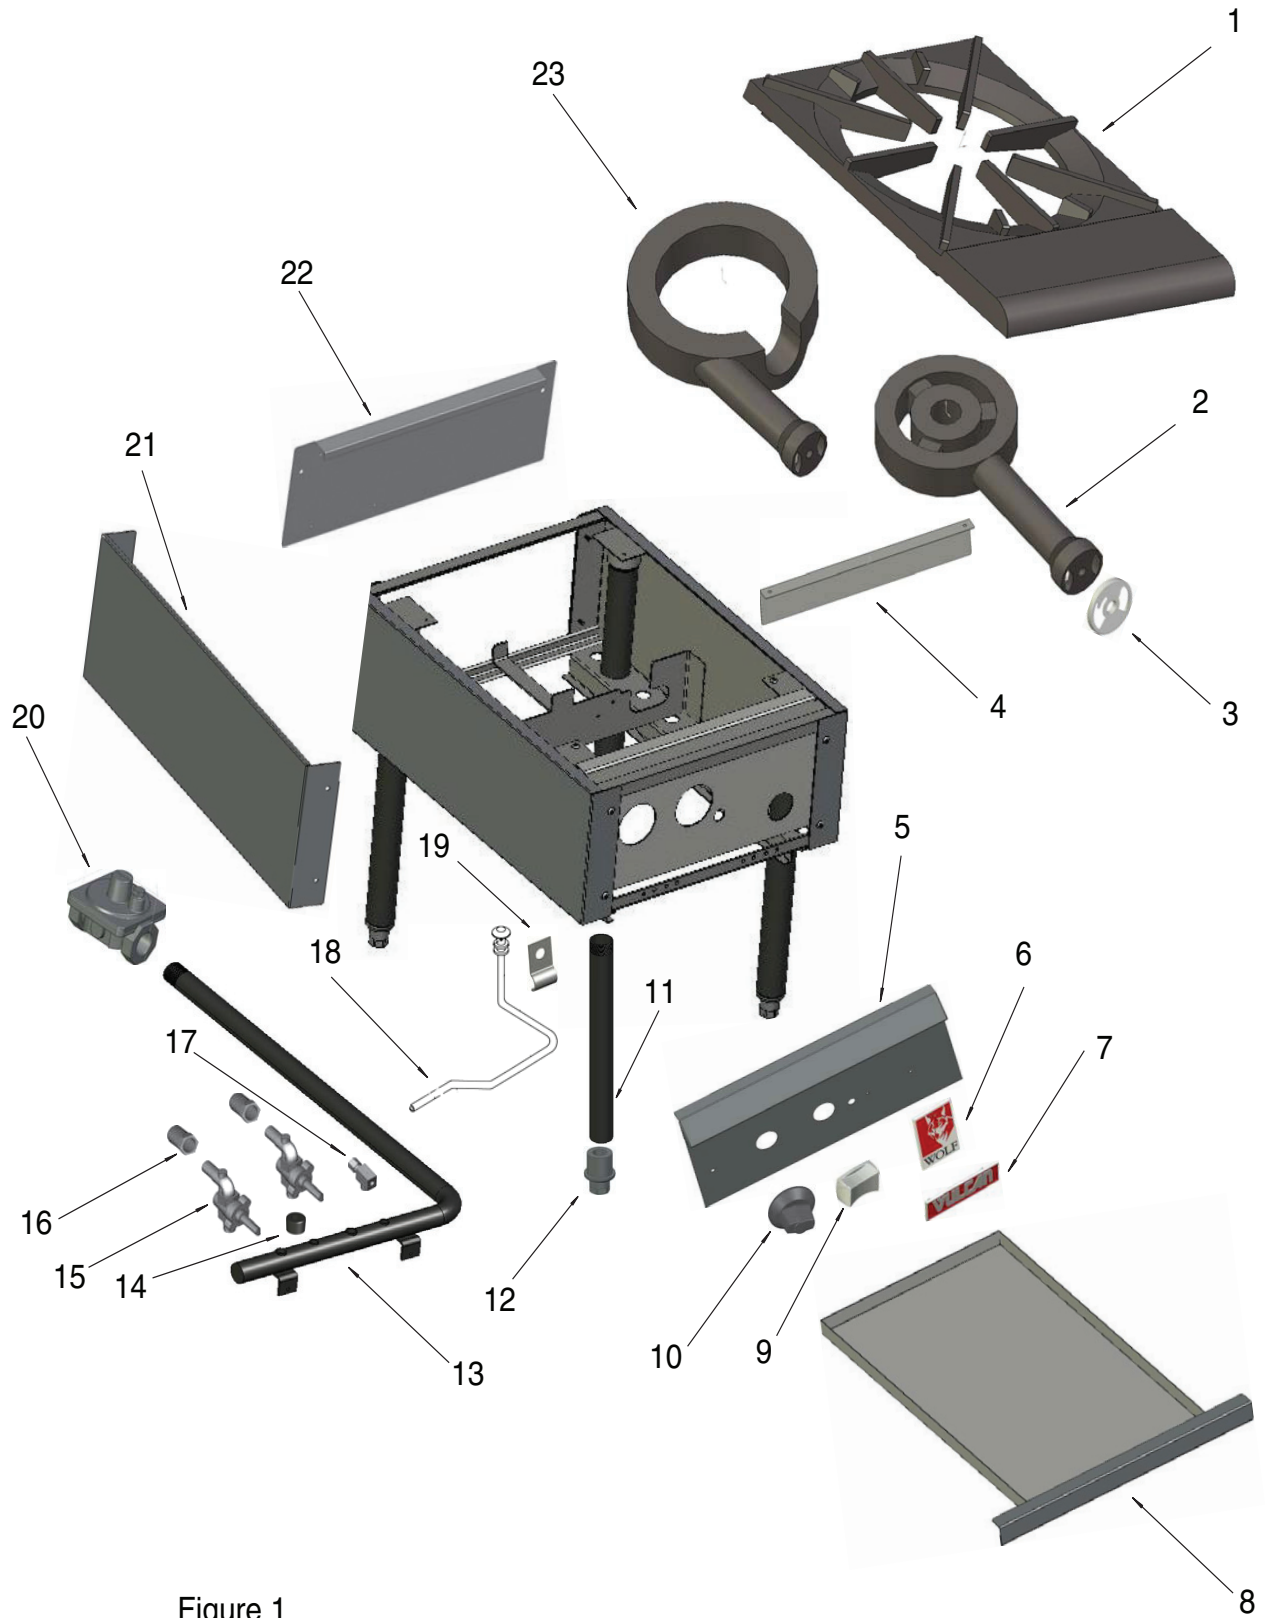

Figure 1

**STOCK POT RANGE
WSPR1, WSPR2, VSP100, VSP200**

ILLUS. Figure 1	PART NO.	NAME OF PART	AMT.
1	00-715183	Grate – Burner Assy.	1
2	00-760631-0000A	Burner – Inner	1
3	00-715189	Air Shutter	1
4	00-760851	Baffle – Burner	1
5	00-760625	Panel – Front	1
6	00-719401	Wolf Nameplate	1
7	00-417700-00003	Vulcan Nameplate	1
8	00-760627-0000A	Drip Pan Weld Assy.	1
9	00-413157-00001	Knob – Valve (Metal) (Vulcan)	2
10	00-719259-00012	Knob – Valve (Red) (Wolf)	2
11	00-719280-00PNT	Leg – Black Pipe 1 1/4 Dia.	4
12	00-719285	Insert – Foot	4
13	00-715188	Manifold Pipe W/A	1
14	00-719363	Countersink Plug 1/8 NPT	1
15	00-710121	Burner Valve – Manual	1
16	00-719198-00044	Burner Orifice (Propane)	2
	00-719198-00029	Burner Orifice (Natural)	2
17	00-719193	Pilot Valve 1/8 X 3/16 CC RT	1
18	00-760619-0000A	Pilot Sub Assy.	1
19	00-715194	Clip – Pilot Tubing 3/16	2
20	00-408279-00025	Regulator – Pressure (Natural)	1
	00-408279-00021	Regulator – Pressure (Propane)	1
21	00-760759	Side – Plant-On	1
22	00-760758	Panel – Back	1
23	00-760630-0000A	Burner – Outer	1
	00-730228	Screw 10-24 X 1/2 Phil. Pan Hd.	4
	00-730509	Clip – Tinnerman	2