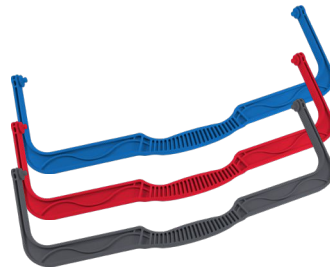

OmniClean Bucket Handles

PART NO.: 21526 COLOR: Blue CASE QTY.: 1

PART NO.: 21527 COLOR: Red CASE QTY.: 1

PART NO.: 21528 COLOR: Gray CASE QTY.: 1