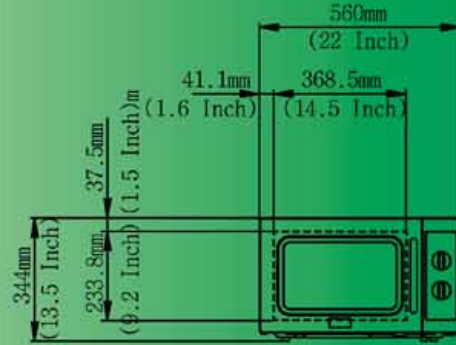

TMW-1100M VIEW