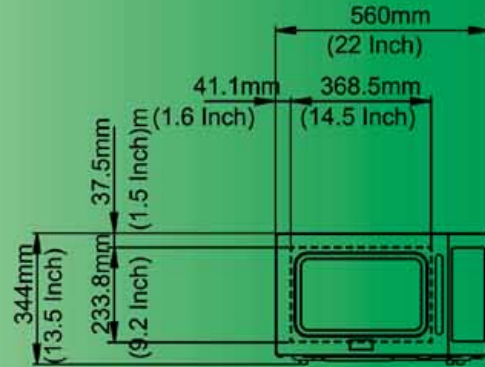

TMW-1100E VIEW