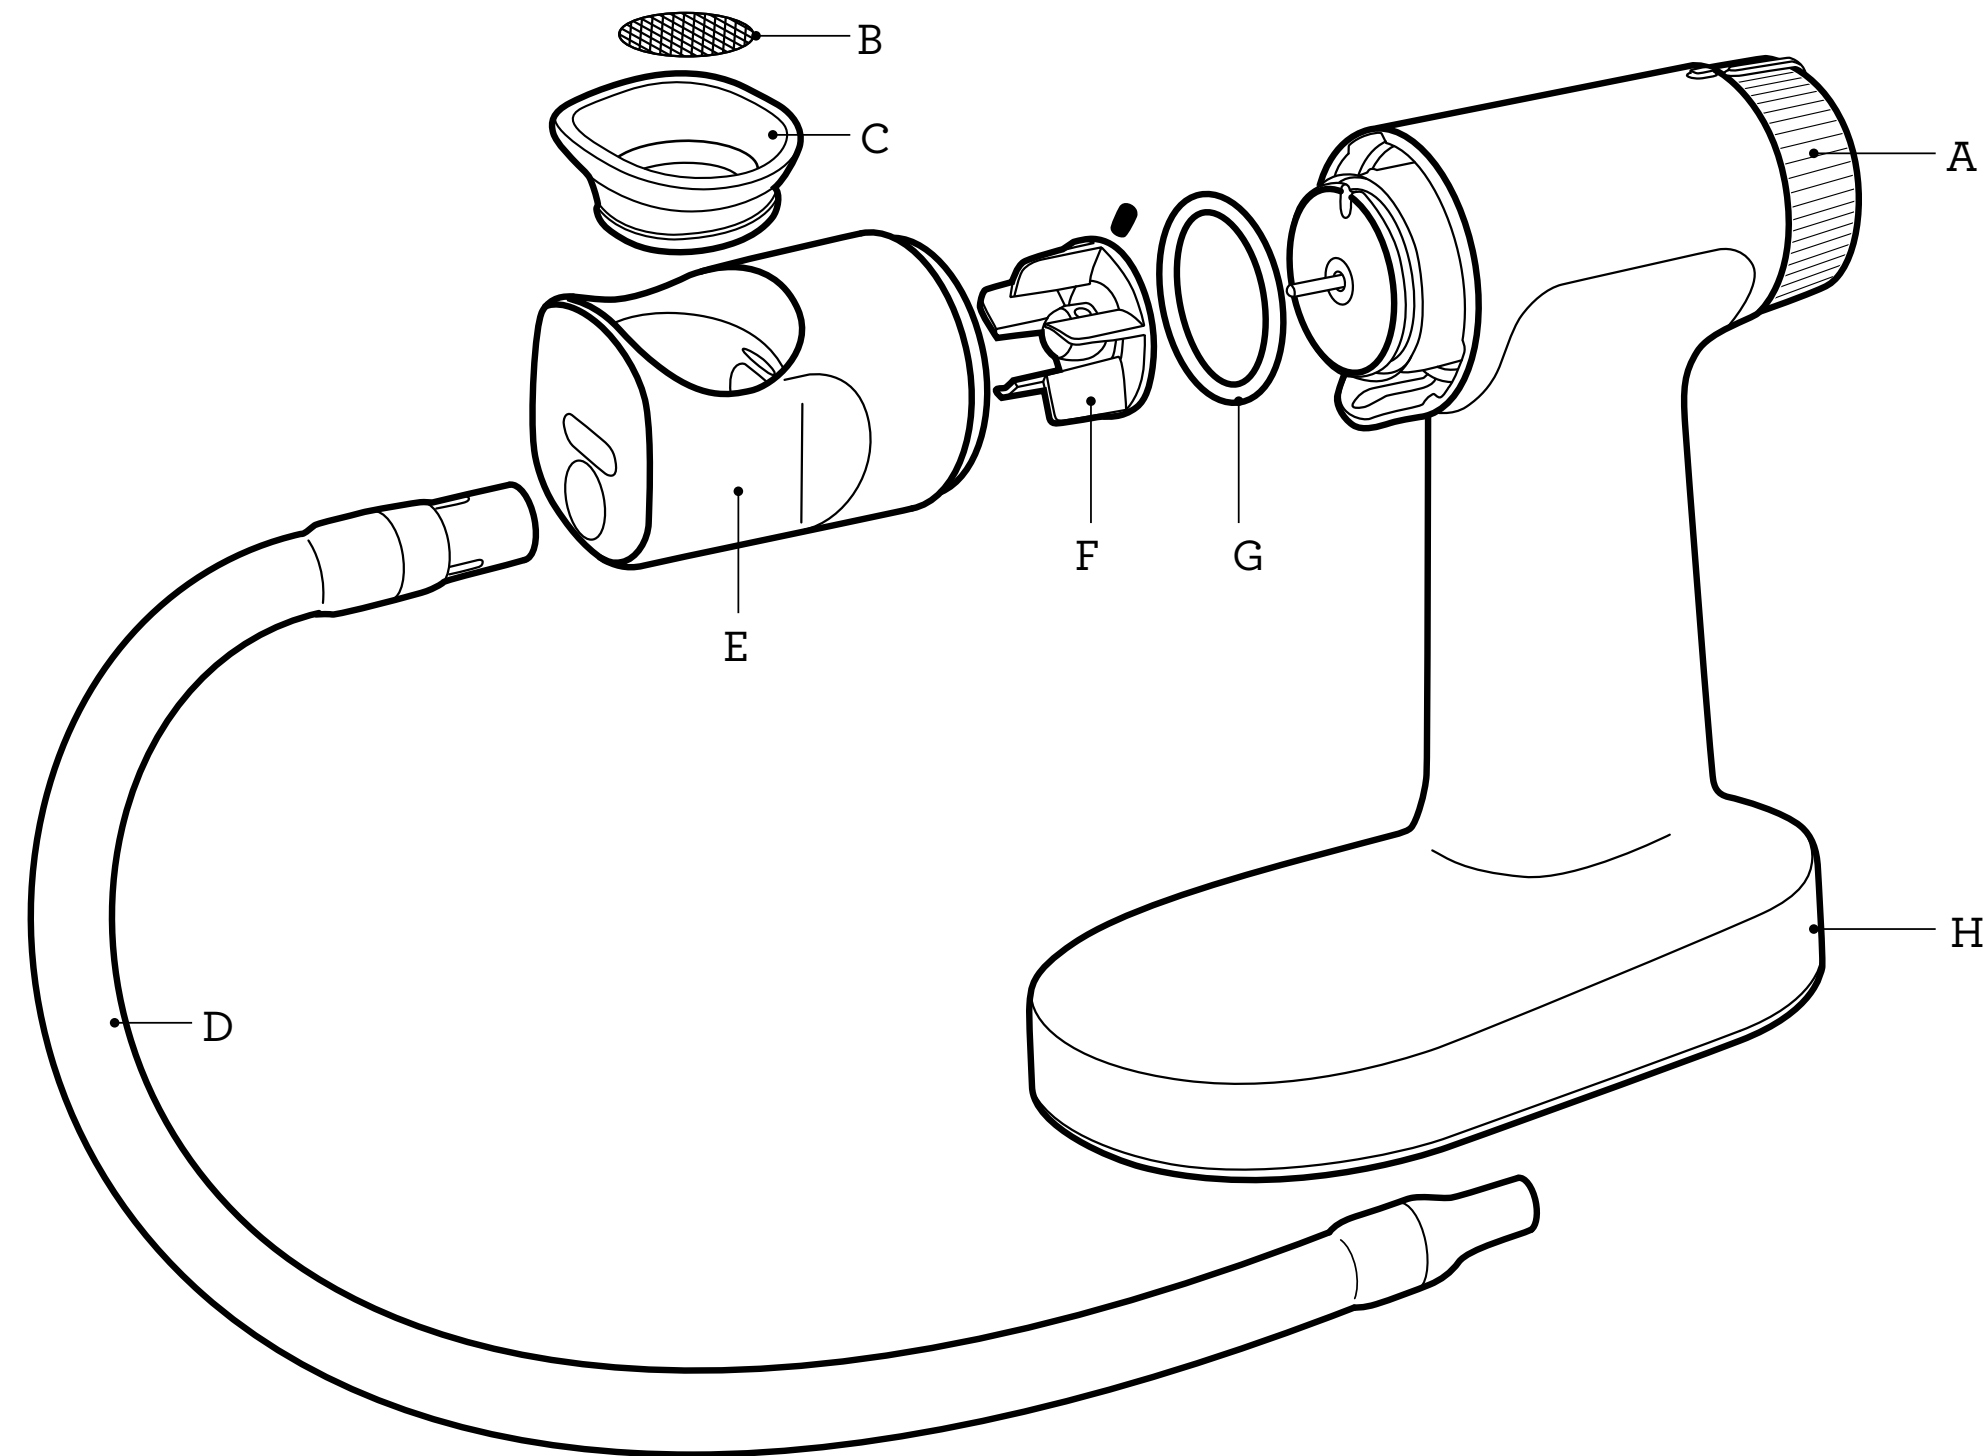

WHAT'S IN THE BOX

HAND-HELD SMOKE INFUSER

A. Variable speed & on/off dial
Variable speed for ignition and slow burn.

B. Removable mesh filter
Push out with finger to replace.
Four are included.

C. Removable burn chamber
Easy to tap out ash at the end of burn cycle.

D. Smoke Tube Assembly
Directs smoke output. Rigid connection for easy use with accessories.

E. Barrel
Commercial dishwasher safe.

F. Removable metal fan

G. Removable O-ring

H. Robust housing
Integrated base provides stable secure platform.

ACCESSORIES

I. Wood Chips Sample x 2
Applewood and Hickory

J. Parts Kit
Contains 4 mesh filters, replacement set screw, and hex key

K. AA Batteries x 4