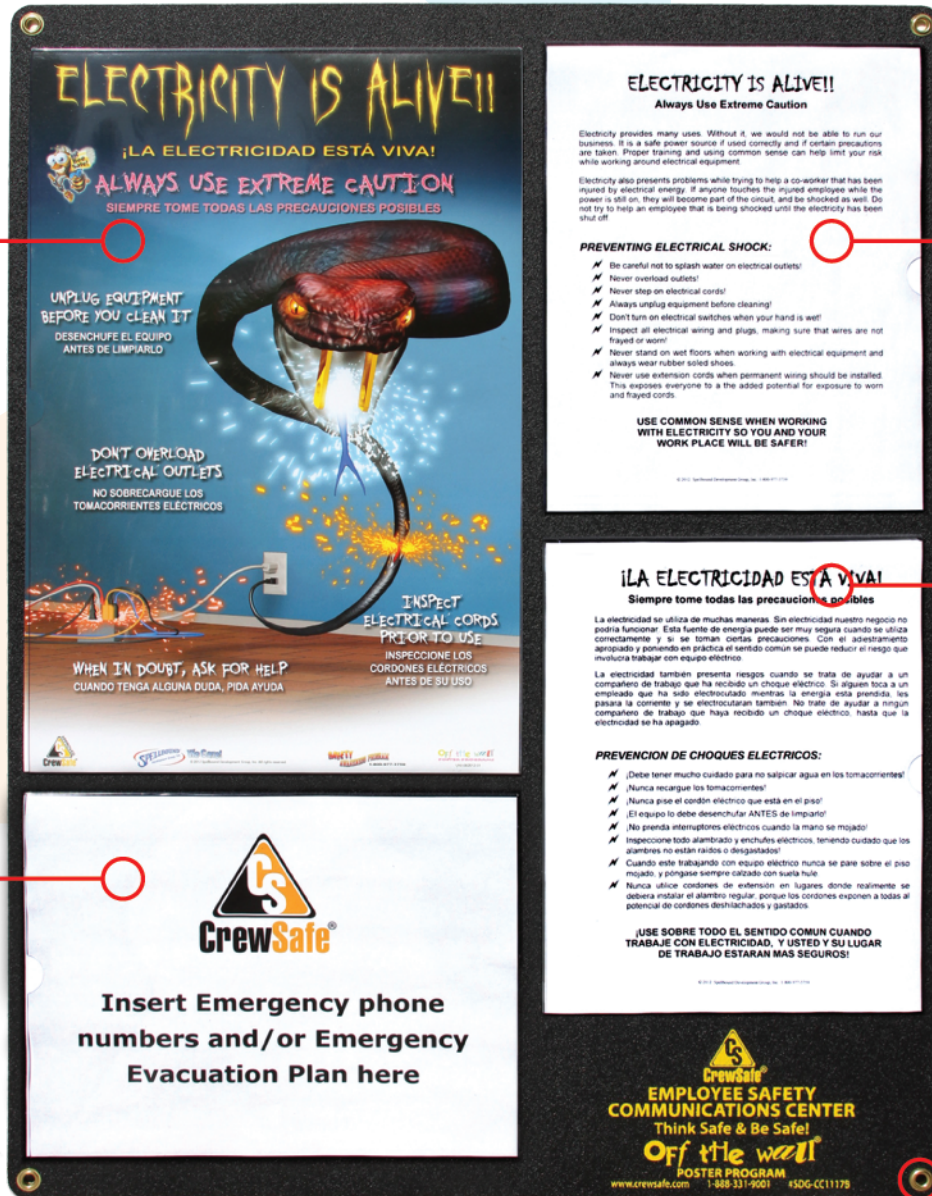

# OFF THE WALL® DISPLAY BOARD

Part of our CrewSafe® line of products

Our easy to install Off the Wall Display Board allows you to advertise and promote safety awareness 24/7!

Item #SDG-CC1117-B

Poster:  
Display our  
Off the  
Wall Safety  
Awareness  
Posters

11"x 17" in  
(29 x 43.2 cm)

Can be  
purchased  
separately -  
Item  
#PH1117V

Additional:  
Display  
important  
information  
such as  
emergency  
contact lists,  
meeting  
schedules,  
SDS sheets  
and more

11" x 8.5" in  
(29 x 21.5 cm)

Lesson:  
Display the  
Lesson Guide  
in both  
English and  
Spanish

8.5" x 11" in  
(21.5 x 29 cm)

Grommets:  
Mount to  
wall using  
brass  
grommets  
(hardware  
not included)  
or double  
sided tape  
that is  
provided