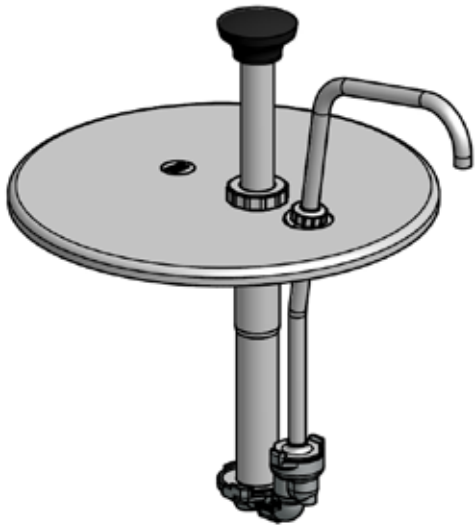

SERVER

• E S S E N T I A L S •

262.628.5600 | 800.558.8722
spsales@server-products.com

83220 CP-8 1/2 Condiment Pump

Complete View for Reference

SERVER
INTELLIGENT BY DESIGN