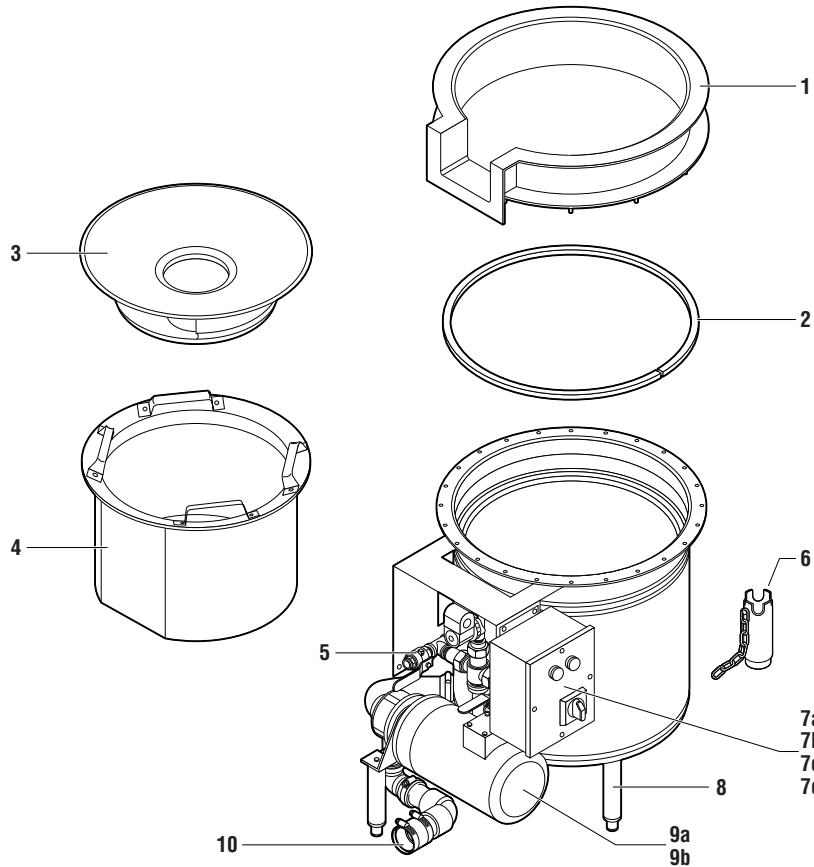

## PARTS BREAKDOWN for Model S419

For Serial Numbers  
starting at 25000

### Model S419 System Components

### ITEM PART NO. DESCRIPTION

1	980169	S419 TOP ASSEMBLY
2	996058	TOP GASKET
3	992011	SALVAGE BASIN
4	992013	SCRAP BASKET
5	980158	WATER HARNESS ASSY
6	988006	OVERFLOW PIPE ASSEMBLY
7a	MSSLD4	CONTROL PANEL 115V 1PH
7b	MSSLD5	CONTROL PANEL 208-230V 1PH
7c	MSSLD7	CONTROL PANEL 208-230V 3PH
7d	MSSLD9	CONTROL PANEL 460V 3PH
8	914LESS	STAINLESS STEEL LEG
9a	980076	PUMP AND MOTOR ASSEMBLY 1PH
9b	980077	PUMP AND MOTOR ASSEMBLY 3PH
10	988026	PUMP PLUMBING ASSEMBLY
11	2906	FIXED NOZZLE
12	998113	3/8" NYLON ELBOW
13	998022	3/8" BRAIDED TUBING
14	997001	HOSE CLAMP, PLASTIC
15	GP4007	SOLENOID VALVE REPAIR KIT
16a	GP234115	SOLENOID COIL 115V
16b	GP234208	SOLENOID COIL 208-230V
16c	GP234460	SOLENOID COIL 460V
17	998110	WATER HARNESS BLENDER ASSY
18	S24	HOSE CLAMP
19	996019	RUBBER ELBOW 3/4" X 2"
20	M32	HOSE CLAMP (sold separately)
21	988025	ELBOW ASSEMBLY
22	15X15BR	COUPLING 1-1/2" X 1-1/2"
23	996034	ELBOW 125 DEGREE RUBBER (sold separately)
24	988010	PUMP HOUSING (sold with #31)
25	997089	CAP SCREW (not used on 1-phase)
26	996027	IMPELLER (sold with #32)
27	996028	O-RING (sold with #32)
28	ECK511	SEAL KIT (sold with #32)
29	996047	GASKET (sold with #32)
30	988009	PUMP BASE (sold with #32)
31	996030	V-RING (sold with #32)
32	980074	PUMP ASSEMBLY (includes 24-31)
33	980157	LEG BRACKET (sold separately)
34a	991060	PUMP MOTOR 1PH
34b	991061	PUMP MOTOR 3PH