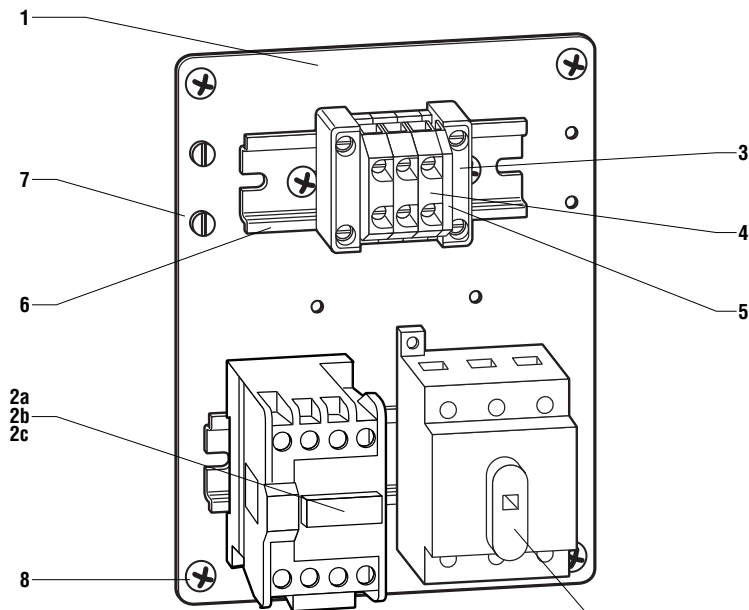

# Salvajor Model MSS-LD

Manual Start/Stop with Line Disconnect

## PRE-WIRED CONTROL PANEL PARTS BREAKDOWN

MSS-LD Item Numbers		
VOLTAGE	PHASE	ITEM NO.
115	1	MSSLD4
208 or 230	1	MSSLD5
208 or 230	3	MSSLD7
460	3	MSSLD9

ITEM	PART NO.	DESCRIPTION
1	79IP	Inner Panel MSS
2a	994006	Contactora 115V
2b	994007	Contactora 208-230V
2c	994008	Contactora 460V
3	994294	End Clamp
4	994292	Terminal Block
5	994293	End Barrier
6	994005	Din Rail Mounting Track
7	SCR1032	Ground Screw 10-32
8	997093	Screw 10-32 X 3/8"
9	79GA	Lid Gasket Assembly
10	ABD100B	Button Start
11	ABD200A	Button Stop
12	79BA	7" X 9" Box Assembly
13	997032	Screw 10-32 X 5/8"
14	980138	Line Disconnect Assembly
14a	994263	Line Disconnect Handle