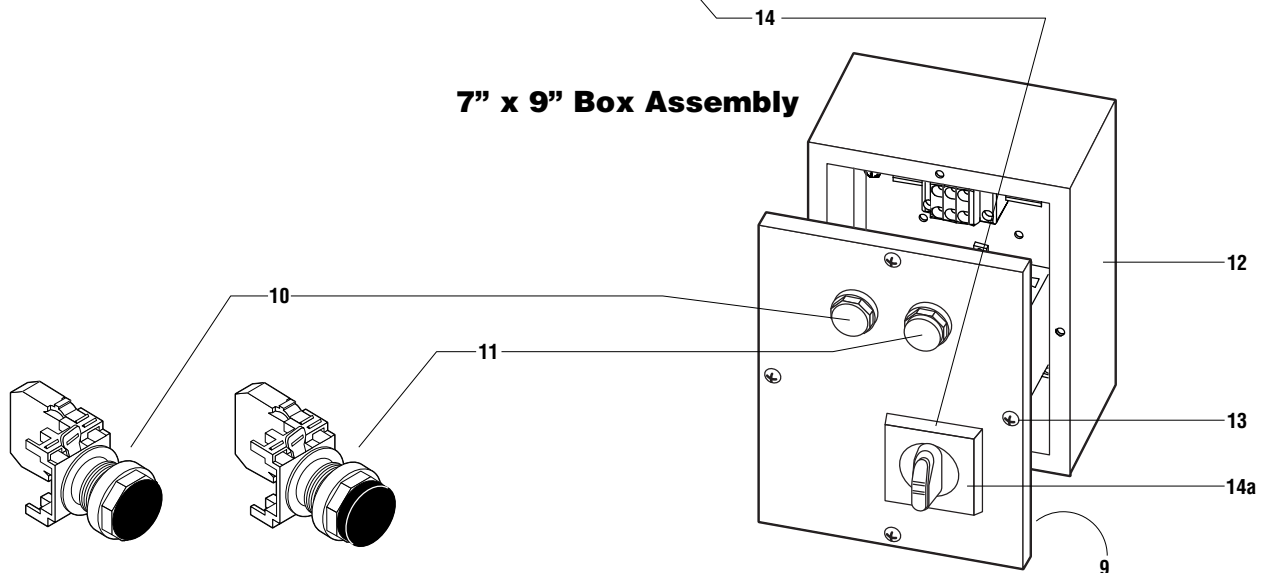

## PRE-WIRED CONTROL PANEL PARTS BREAKDOWN

MSS-LD Item Numbers		
VOLTAGE	PHASE	ITEM NO.
115	1	MSSLD4
208 or 230	1	MSSLD5
208 or 230	3	MSSLD7
460	3	MSSLD9

ITEM	PART NO.	DESCRIPTION
1	79IP	Inner Panel MSS
2a	994006	Contactora 115V
2b	994007	Contactora 208-230V
2c	994008	Contactora 460V
3	994294	End Clamp
4	994292	Terminal Block
5	994293	End Barrier
6	994005	Din Rail Mounting Track
7	SCR1032	Ground Screw 10-32
8	997093	Screw 10-32 X 3/8"
9	79GA	Lid Gasket Assembly
10	ABD100B	Button Start
11	ABD200A	Button Stop
12	79BA	7" X 9" Box Assembly
13	997032	Screw 10-32 X 5/8"
14	980138	Line Disconnect Assembly
14a	994263	Line Disconnect Handle