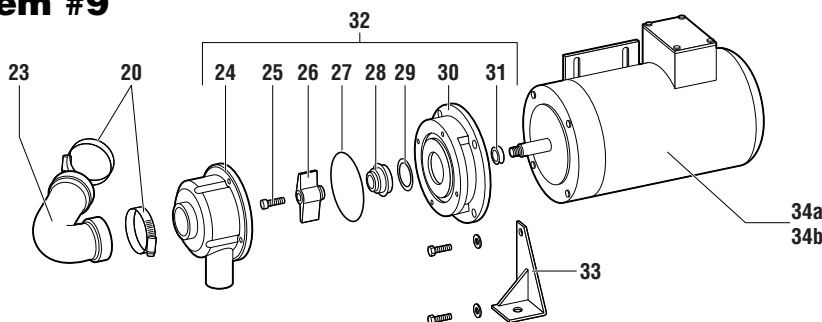

Item #9

The Salvajor Company

4530 East 75th Terrace
Kansas City, MO 64132-2081 USA

1-888-SALVAJOR FAX 1-800-832-9373