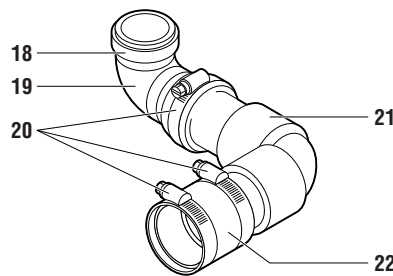

Salvajor Trough Collector

PARTS BREAKDOWN for Model S419

For Serial Numbers
starting at 25000

Model S419 System Components

ITEM PART NO. DESCRIPTION

1	980169	S419 TOP ASSEMBLY
2	996058	TOP GASKET
3	992011	SALVAGE BASIN
4	992013	SCRAP BASKET
5	980158	WATER HARNESS ASSY
6	988006	OVERFLOW PIPE ASSEMBLY
7a	MSSLD4	CONTROL PANEL 115V 1PH
7b	MSSLD5	CONTROL PANEL 208-230V 1PH
7c	MSSLD7	CONTROL PANEL 208-230V 3PH
7d	MSSLD9	CONTROL PANEL 460V 3PH
8	914LESS	STAINLESS STEEL LEG
9a	980076	PUMP AND MOTOR ASSEMBLY 1PH
9b	980077	PUMP AND MOTOR ASSEMBLY 3PH
10	988026	PUMP PLUMBING ASSEMBLY
11	2906	FIXED NOZZLE
12	998113	3/8" NYLON ELBOW
13	998022	3/8" BRAIDED TUBING
14	997001	HOSE CLAMP, PLASTIC
15	GP4007	SOLENOID VALVE REPAIR KIT
16a	GP234115	SOLENOID COIL 115V
16b	GP234208	SOLENOID COIL 208-230V
16c	GP234460	SOLENOID COIL 460V
17	998110	WATER HARNESS BLENDER ASSY
18	S24	HOSE CLAMP
19	996019	RUBBER ELBOW 3/4" X 2"
20	M32	HOSE CLAMP (sold separately)
21	988025	ELBOW ASSEMBLY
22	15X15BR	COUPLING 1-1/2" X 1-1/2"
23	996034	ELBOW 125 DEGREE RUBBER (sold separately)
24	988010	PUMP HOUSING (sold with #31)
25	997089	CAP SCREW (not used on 1-phase)
26	996027	IMPELLER (sold with #32)
27	996028	O-RING (sold with #32)
28	ECK511	SEAL KIT (sold with #32)
29	996047	GASKET (sold with #32)
30	988009	PUMP BASE (sold with #32)
31	996030	V-RING (sold with #32)
32	980074	PUMP ASSEMBLY (includes 24-31)
33	980157	LEG BRACKET (sold separately)
34a	991060	PUMP MOTOR 1PH
34b	991061	PUMP MOTOR 3PH

Item #5

Item #10

Item #9

The Salvajor Company

4530 East 75th Terrace
Kansas City, MO 64132-2081 USA

1-888-SALVAJOR FAX 1-800-832-9373