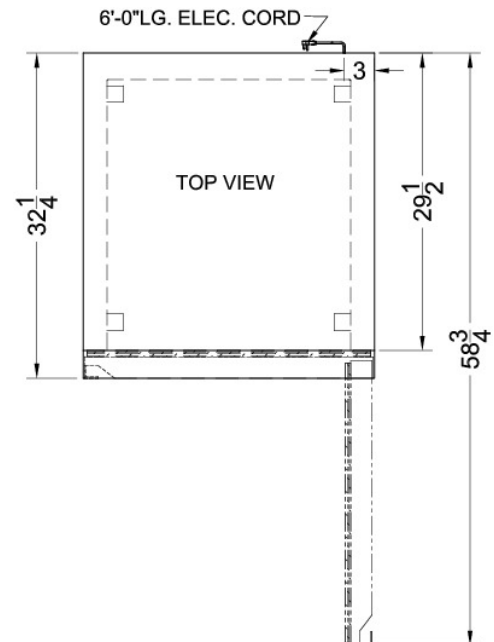

SCRR230

82.63" x 29" x 32.25" (H x W x D)

Commercially approved 23 cu.ft. reach-in refrigerator in complete stainless steel; replaces SCRI230

Highlights:

Complete construction in durable 304 grade stainless steel

SCRR230 Specifications:

Overview	
Height of Cabinet	82.63"
Width	29.0"
Depth	32.25"
Depth with Handle	32.25"
Capacity	23.0 cu.ft.
Defrost Type	Frost-Free
Door	Stainless Steel
Cabinet	Stainless Steel
US Electrical Safety	ETL
Canadian Electrical Safety	ETL-C
Sanitation	ETL-S
Amps	8.6
Voltage/Frequency	115 V AC/60 Hz
Weight	282.0 lbs.
Shipping Weight	309.0 lbs.
Parts & Labor Warranty	1 Year
Compressor Warranty	5 Years
Refrigerator Features	
Door Swing	RHD
Reversible	No
Shelf Type	Wire
Shelf Qty	3
Adjustable Shelves	Yes
Thermostat Type	Digital
Fan Type	Interior
Refrigerant Type	R134a
Wheel Qty	4
Interior Light	Yes
Temperature Range	32°F to 50°F
Dimensions	
Interior Height	51.25"
Interior Width	21.0"
Interior Depth	26.88"