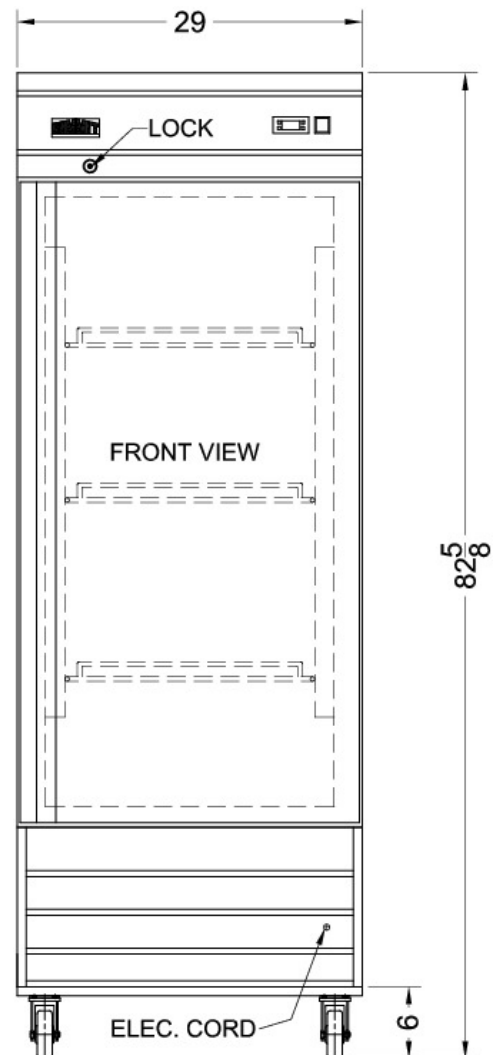

SCRR230

82.63" x 29" x 32.25" (H x W x D)

Commercially approved 23 cu.ft. reach-in refrigerator in complete stainless steel; replaces SCRI230

Highlights:

Complete construction in durable 304 grade stainless steel

Self-closing door is ideal for busy settings and will stay open when pulled to 90° for easy loading

Digital thermostat with external readout for easy and accurate temperature control

Product Features:

Complete stainless steel construction	Simple to clean and built to last
Commercially approved	ETL-S listed to NSF standards for commercial use
Frost-free operation	No-frost system simplifies maintenance
Self-closing door	Closes to save energy but will remain open when the door is opened at a 90° angle
6 inch casters	Self-locking casters for portability and more sanitary cleanup
Adjustable shelves	Slide-out shelves can sit on any level inside the refrigerator
Digital thermostat	Easy push buttons and an external temperature readout for precise temperature management
Front-mounted lock	Keep contents secure with a key lock on the door
Interior light	Automatically illuminates when you open the door

SCRR230 Specifications:

Overview	
Height of Cabinet	82.63"
Width	29.0"
Depth	32.25"
Depth with Handle	32.25"
Capacity	23.0 cu.ft.
Defrost Type	Frost-Free
Door	Stainless Steel
Cabinet	Stainless Steel
US Electrical Safety	ETL
Canadian Electrical Safety	ETL-C
Sanitation	ETL-S
Amps	8.6
Voltage/Frequency	115 V AC/60 Hz
Weight	282.0 lbs.
Shipping Weight	309.0 lbs.
Parts & Labor Warranty	1 Year
Compressor Warranty	5 Years
Refrigerator Features	
Door Swing	RHD
Reversible	No
Shelf Type	Wire
Shelf Qty	3
Adjustable Shelves	Yes
Thermostat Type	Digital
Fan Type	Interior
Refrigerant Type	R134a
Wheel Qty	4
Interior Light	Yes
Temperature Range	32°F to 50°F
Dimensions	
Interior Height	51.25"
Interior Width	21.0"
Interior Depth	26.88"