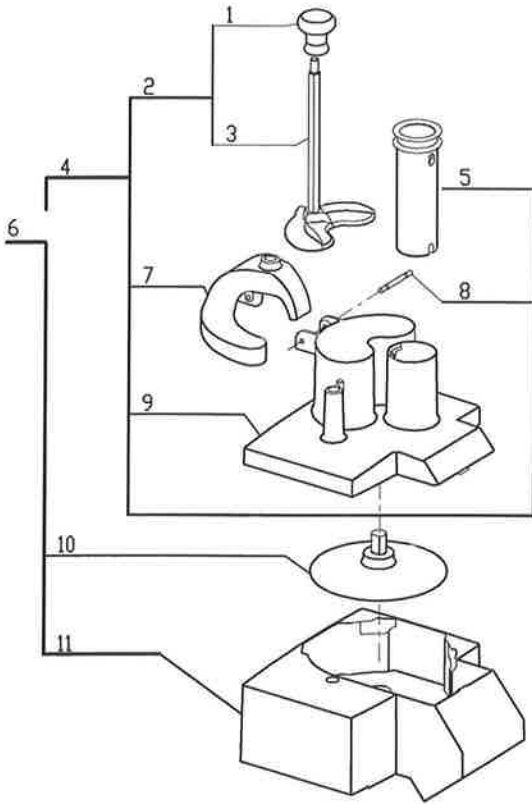

Series B Machines-Serial Numbers 109/xxxxx and up
1- Speed, 120 Volt, 1 Phase, 60Hz., 1/2 HP.
1725 RPM, 9 Amps

Phone: 1-800-824-1646
Fax: 601-898-9134
email: robocoup@misnet.com

(B)
Assembly
R3056A is no
longer
available.
Order 27213
Assembly

(*B)
Assembly