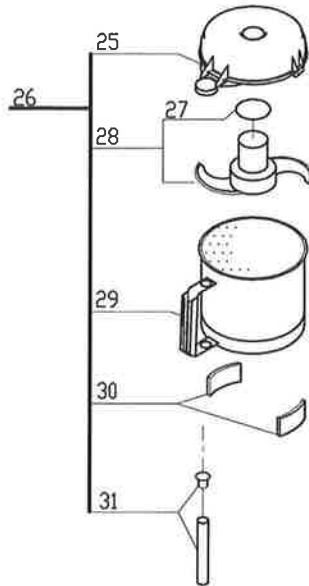

Series B Machines-Serial Numbers 109/xxxxx and up
1- Speed, 120 Volt, 1 Phase, 60Hz., 1/2 HP.
1725 RPM, 9 Amps

Phone: 1-800-824-1646
Fax: 601-898-9134
email: robocoup@misnet.com

(B)
Assembly
R3056A is no
longer
available.
Order 27213
Assembly

(*B)
Assembly