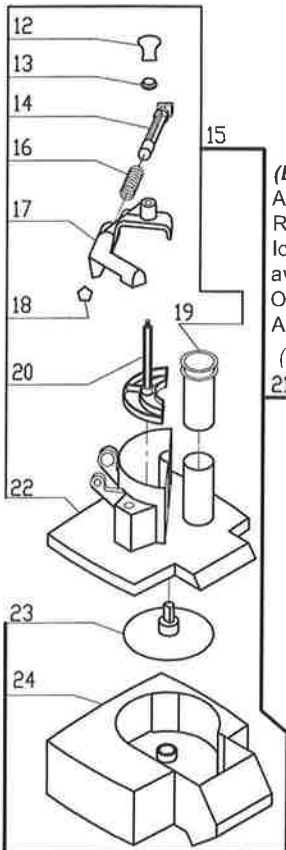

Series B Machines-Serial Numbers 109/xxxxx and up
1- Speed, 120 Volt, 1 Phase, 60Hz., 1/2 HP.
1725 RPM, 9 Amps

Phone: 1-800-824-1646
Fax: 601-898-9134
email: robocoup@misnet.com

(B)
Assembly
R3056A is no
longer
available.
Order 27213
Assembly

(*B)
Assembly