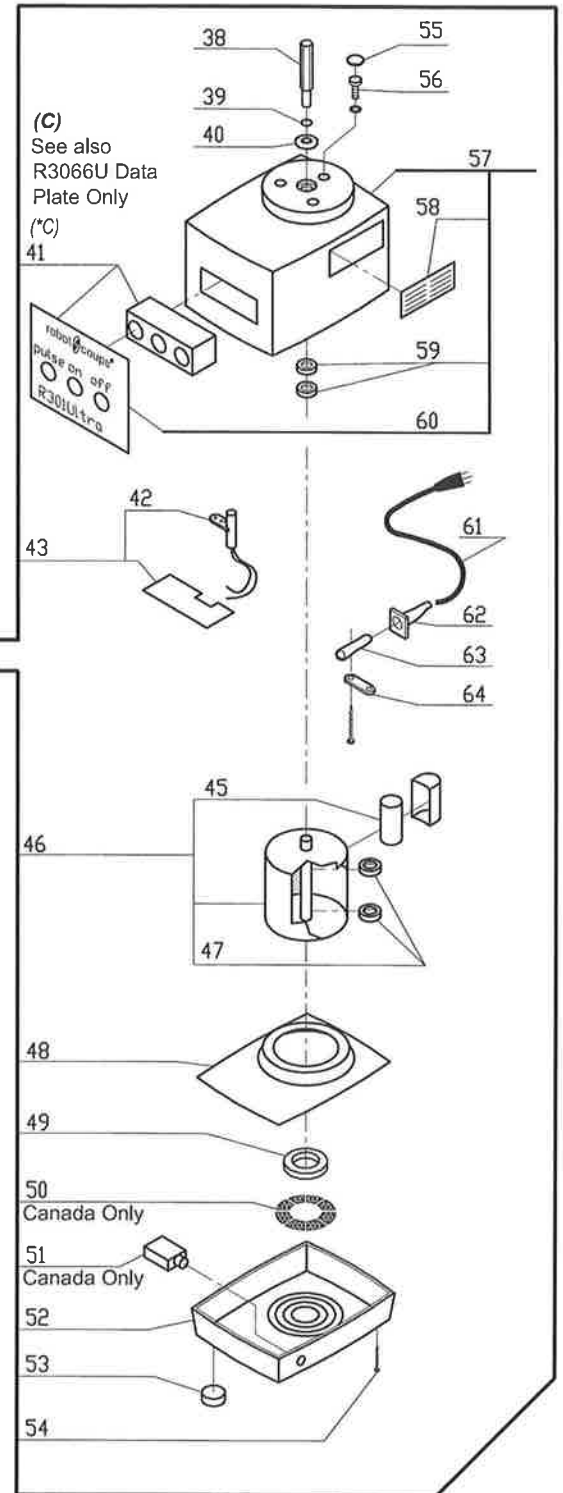

(*B)
 Assembly

INDEX	REF.	DESIGNATION	Pricelist in USD
1	102021	Pusher Knob	
2	29880	VEGETABLE PUSHER ASSEMBLY	
3	103703	(C) Large Pusher Only R300,R301U Srs "C"	
4	29922	(C) Cont Feed Lead Assy R300,R301U Srs C	
5	118324	ROUND PUSHER	
6	27213	* (C) Cont. Feed Kit (Series "C")	
7	29921	(C) Pusher Guide R300,R301U Series "C"	
8	103540	(C) Pusher Pivot Pin R300,R301U Series C	
9	103534	(C) Cont Feed Lead Only R300,R301U "C"	
10	100954	Discharge Plate	
11	103728	(C) Cont Feed Attach. R300,R301U Srs "C"	
13	100545	THRUST WASHER	
14	100963	Pin, Pusher Return	
15	29369	Cont Feed Lead w/Lg Pshr	
16	101054	Spring, Pusher Return	
17	100952	Hinged Bracket,Lg Pusher	
18	203011	Retaining Clip for Pin	
19	100955	Small Pusher	
20	29157	Large Pusher with Rod	
21	NLA	No longer available	
22	100950	Cont. Feed Lead	
24	100951	Continuous Feed Attachmt	
25	39380	Bowl Lid	
26	27014	* Bowl Kit (S. Steel)	
27	117058	BLADE CAP	
28	38150	* S Blade (Straight)	
29	29149	Bowl/Stainles Steel	
30	29081	LOCKING PLATES ASSEMBLY	
31	R3071UA	Bowl Rod w/Press Fit Caps	
32	117599	Juicer Cone	
33	27172	* Juicer Kit	
34	502579	HONING STONE	
36	27135	* (C) Fine Serr. Blade R300,R301U "C"	
37	R255	PLATE RACK	
38	100082	Shaft Extension, Motor	
39	500467	*** NLA USE # 501327*** Spacer	
40	100084	Deflector Washer SS	
41	29437	Switch Block Assy	
42	39085	(G) Magnetic Switch Assy, BX3	
43	102302	PC Board	
44	R3057U	Assembled Motor Base	
45	R222	CAPACITOR F/C MOTOR (R2N)	
46	R3006UB	Motor (Century)	
47	R237	BEARING, MOTOR BOTTOM	
48	125246	Baffle Plate	
49	101033	Btm Cushion Bushing,Cent	
50	R3072	Screen Kit (Canada Only)	