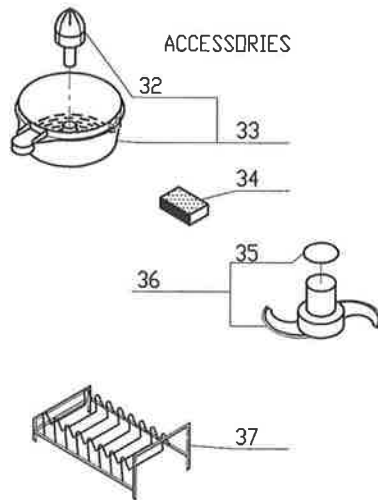

(*B)
 Assembly

INDEX	REF.	DESIGNATION	Pricelist in USD
1	102021	Pusher Knob	
2	29880	VEGETABLE PUSHER ASSEMBLY	
3	103703	(C) Large Pusher Only R300,R301U Srs "C"	
4	29922	(C) Cont Feed Lead Assy R300,R301U Srs C	
5	118324	ROUND PUSHER	
6	27213	* (C) Cont. Feed Kit (Series "C")	
7	29921	(C) Pusher Guide R300,R301U Series "C"	
8	103540	(C) Pusher Pivot Pin R300,R301U Series C	
9	103534	(C) Cont Feed Lead Only R300,R301U "C"	
10	100954	Discharge Plate	
11	103728	(C) Cont Feed Attach. R300,R301U Srs "C"	
13	100545	THRUST WASHER	
14	100963	Pin, Pusher Return	
15	29369	Cont Feed Lead w/Lg Pshr	
16	101054	Spring, Pusher Return	
17	100952	Hinged Bracket,Lg Pusher	
18	203011	Retaining Clip for Pin	
19	100955	Small Pusher	
20	29157	Large Pusher with Rod	
21	NLA	No longer available	
22	100950	Cont. Feed Lead	
24	100951	Continuous Feed Attachmt	
25	39380	Bowl Lid	
26	27014	* Bowl Kit (S. Steel)	
27	117058	BLADE CAP	
28	38150	* S Blade (Straight)	
29	29149	Bowl/Stainles Steel	
30	29081	LOCKING PLATES ASSEMBLY	
31	R3071UA	Bowl Rod w/Press Fit Caps	
32	117599	Juicer Cone	
33	27172	* Juicer Kit	
34	502579	HONING STONE	
36	27135	* (C) Fine Serr. Blade R300,R301U "C"	
37	R255	PLATE RACK	
38	100082	Shaft Extension, Motor	
39	500467	*** NLA USE # 501327*** Spacer	
40	100084	Deflector Washer SS	
41	29437	Switch Block Assy	
42	39085	(G) Magnetic Switch Assy, BX3	
43	102302	PC Board	
44	R3057U	Assembled Motor Base	
45	R222	CAPACITOR F/C MOTOR (R2N)	
46	R3006UB	Motor (Century)	
47	R237	BEARING, MOTOR BOTTOM	
48	125246	Baffle Plate	
49	101033	Btm Cushion Bushing,Cent	
50	R3072	Screen Kit (Canada Only)	