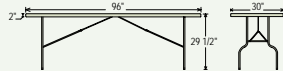

BT3000 Series Folding Tables

TABLE SIZES

Length Options

BT3060

BT3072

BT3096

STANDARD FEATURES

BT3096

2" thick tabletop

800 lbs distributed weight capacity

BT3060 & BT3072

1 3/4" thick tabletop

1000 lbs distributed weight capacity

Industrial-grade powdercoating

Can withstand heat up to 212 degrees Fahrenheit

UV Protected for outdoor use

17-gauge frame
18-gauge wishbone legs

Textured tabletop surface is smooth enough for writing

Gravity slide lock for extra stability

Store & Transport up to 12 tables with the DY3072 or DY3096