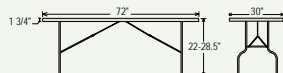

BT3000 Series Folding Tables

TABLE SIZES

Length Options

BT3060

BT3072

BT3096

STANDARD FEATURES

BT3096

2" thick tabletop

800 lbs distributed weight capacity

BT3060 & BT3072

1 3/4" thick tabletop

1000 lbs distributed weight capacity

Industrial-grade powdercoating

Can withstand heat up to 212 degrees Fahrenheit

UV Protected for outdoor use

17-gauge frame
18-gauge wishbone legs

Textured tabletop surface is smooth enough for writing

Gravity slide lock for extra stability

Store & Transport up to 12 tables with the DY3072 or DY3096