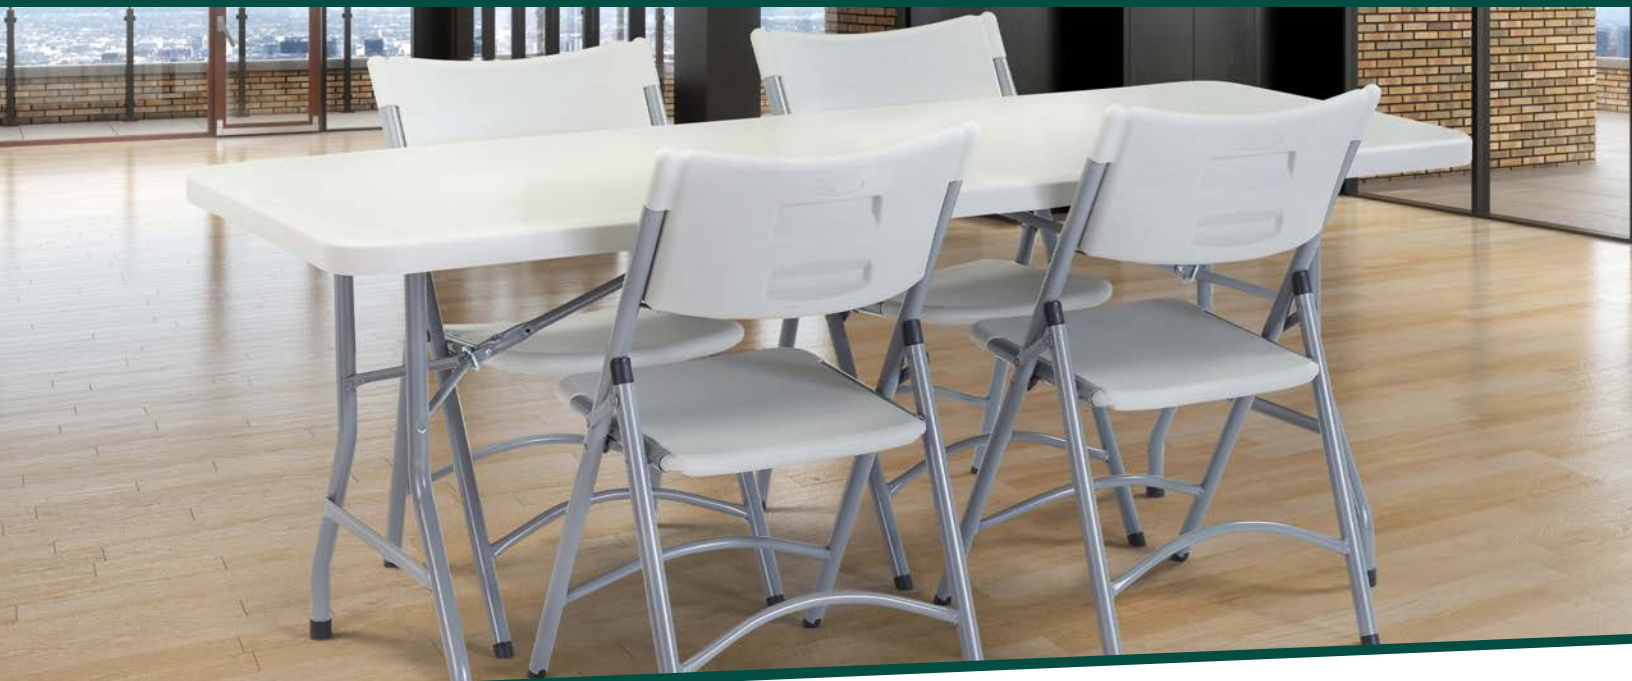

BT3000 Series Folding Tables

TABLE SIZES

Length Options

BT3060

BT3072

BT3096

STANDARD FEATURES

BT3096

2" thick tabletop

800 lbs distributed weight capacity

BT3060 & BT3072

1 3/4" thick tabletop

1000 lbs distributed weight capacity

Industrial-grade powdercoating

Can withstand heat up to 212 degrees Fahrenheit

UV Protected for outdoor use

17-gauge frame
18-gauge wishbone legs

Textured tabletop surface is smooth enough for writing

Gravity slide lock for extra stability

Store & Transport up to 12 tables with the DY3072 or DY3096

Mix and match rectangle & round table storage & transport with the DYMU.

COLORS

Speckled Grey Plastic / Grey Hammer Tone Frame

Charcoal Slate Plastic / Silvertone Frame
Model BT3072-20 only