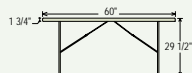

BT3000 Series Folding Tables

TABLE SIZES

Length Options

BT3060

BT3072

BT3096

STANDARD FEATURES

BT3096

2" thick tabletop

800 lbs distributed weight capacity

BT3060 & BT3072

1 3/4" thick tabletop

1000 lbs distributed weight capacity

Industrial-grade powdercoating

Can withstand heat up to 212 degrees Fahrenheit

UV Protected for outdoor use

17-gauge frame
18-gauge wishbone legs

Textured tabletop surface is smooth enough for writing

Gravity slide lock for extra stability

Store & Transport up to 12 tables with the DY3072 or DY3096