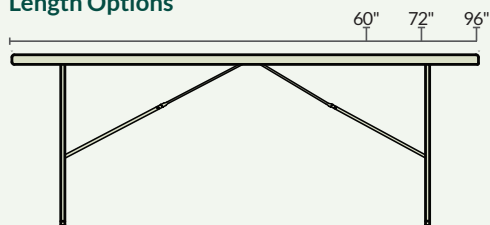

BT3000 Series Folding Tables

TABLE SIZES

Length Options

BT3060

BT3072

BT3096

STANDARD FEATURES

BT3096

2" thick tabletop

800 lbs distributed weight capacity

BT3060 & BT3072

1 3/4" thick tabletop

1000 lbs distributed weight capacity

Industrial-grade powdercoating

Can withstand heat up to 212 degrees Fahrenheit

UV Protected for outdoor use

17-gauge frame
18-gauge wishbone legs

Textured tabletop surface is smooth enough for writing

Gravity slide lock for extra stability

Store & Transport up to 12 tables with the DY3072 or DY3096