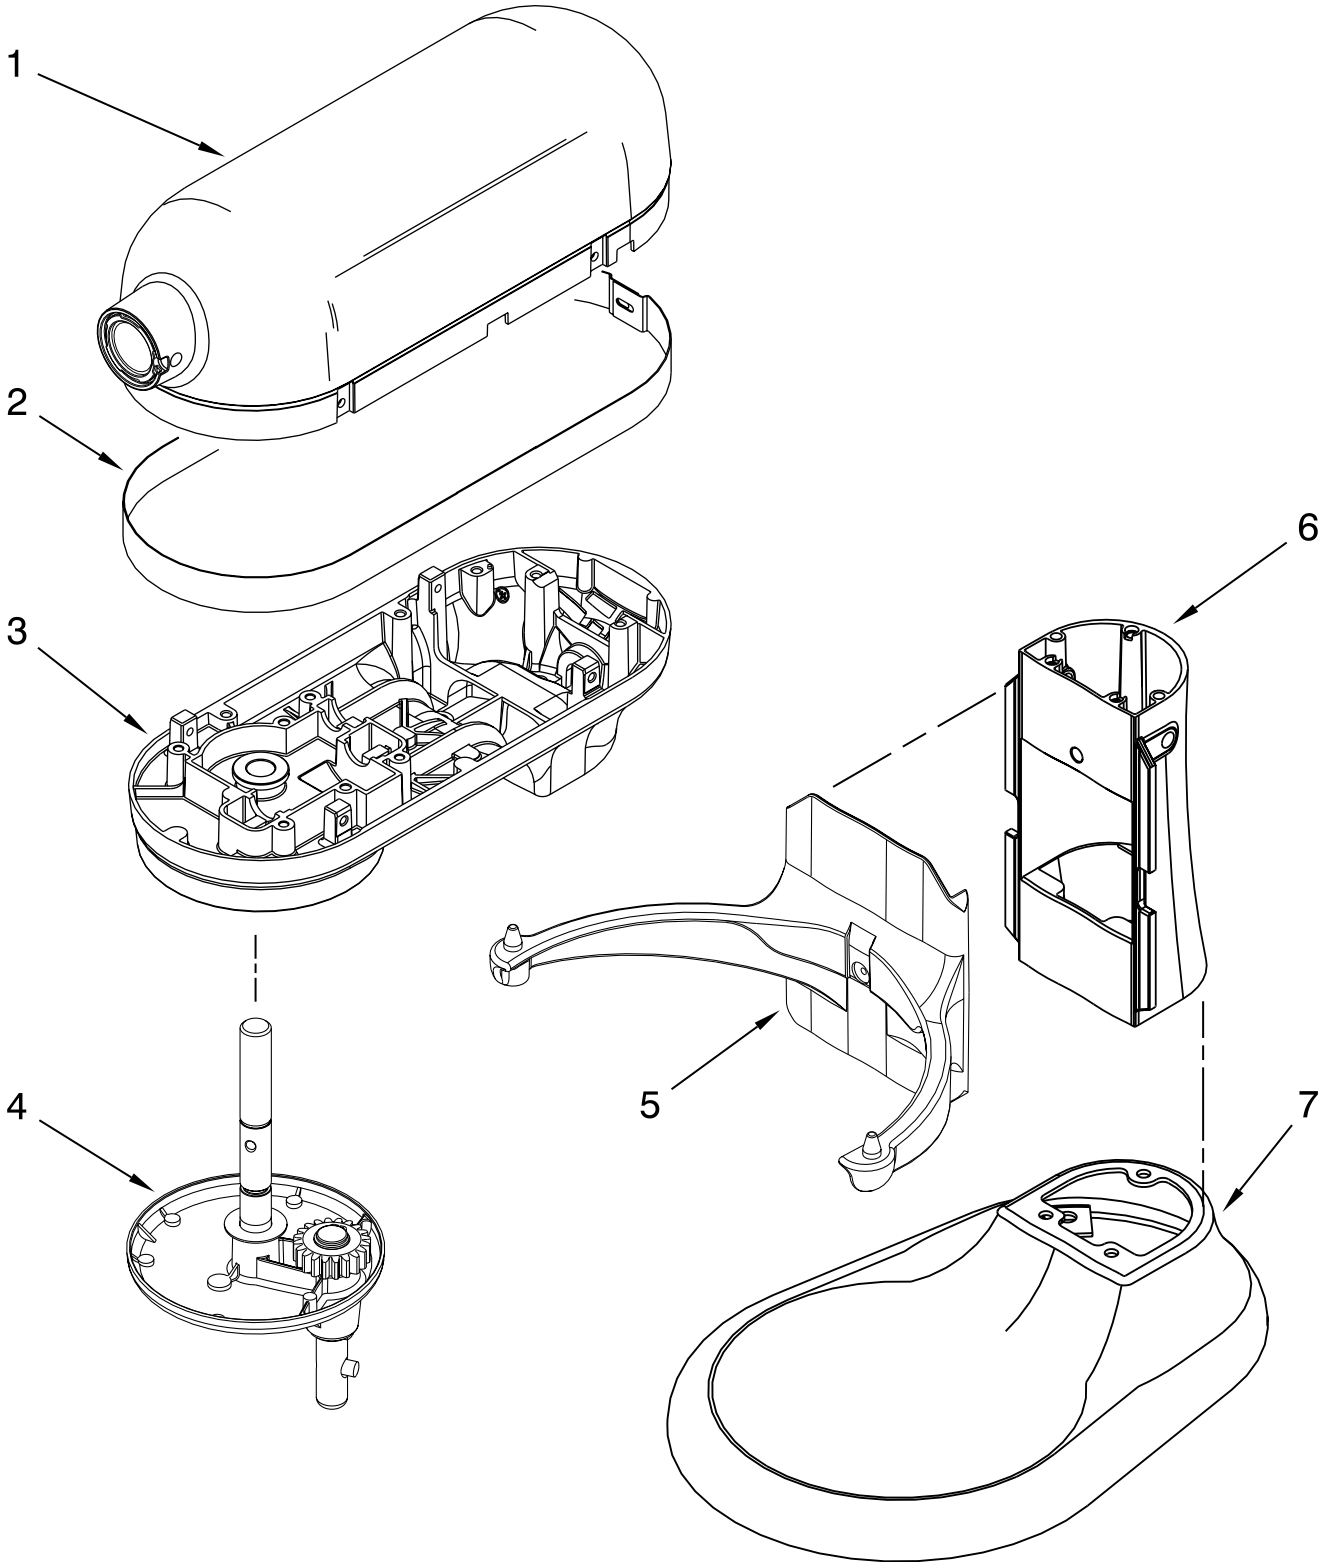

COLOR VARIATION PARTS

For Models: KP26M1X_5, 4KP26M1X_5, KP26M1XQ_5, KP26M1P_5

FOR ORDERING INFORMATION REFER TO PARTS PRICE LIST