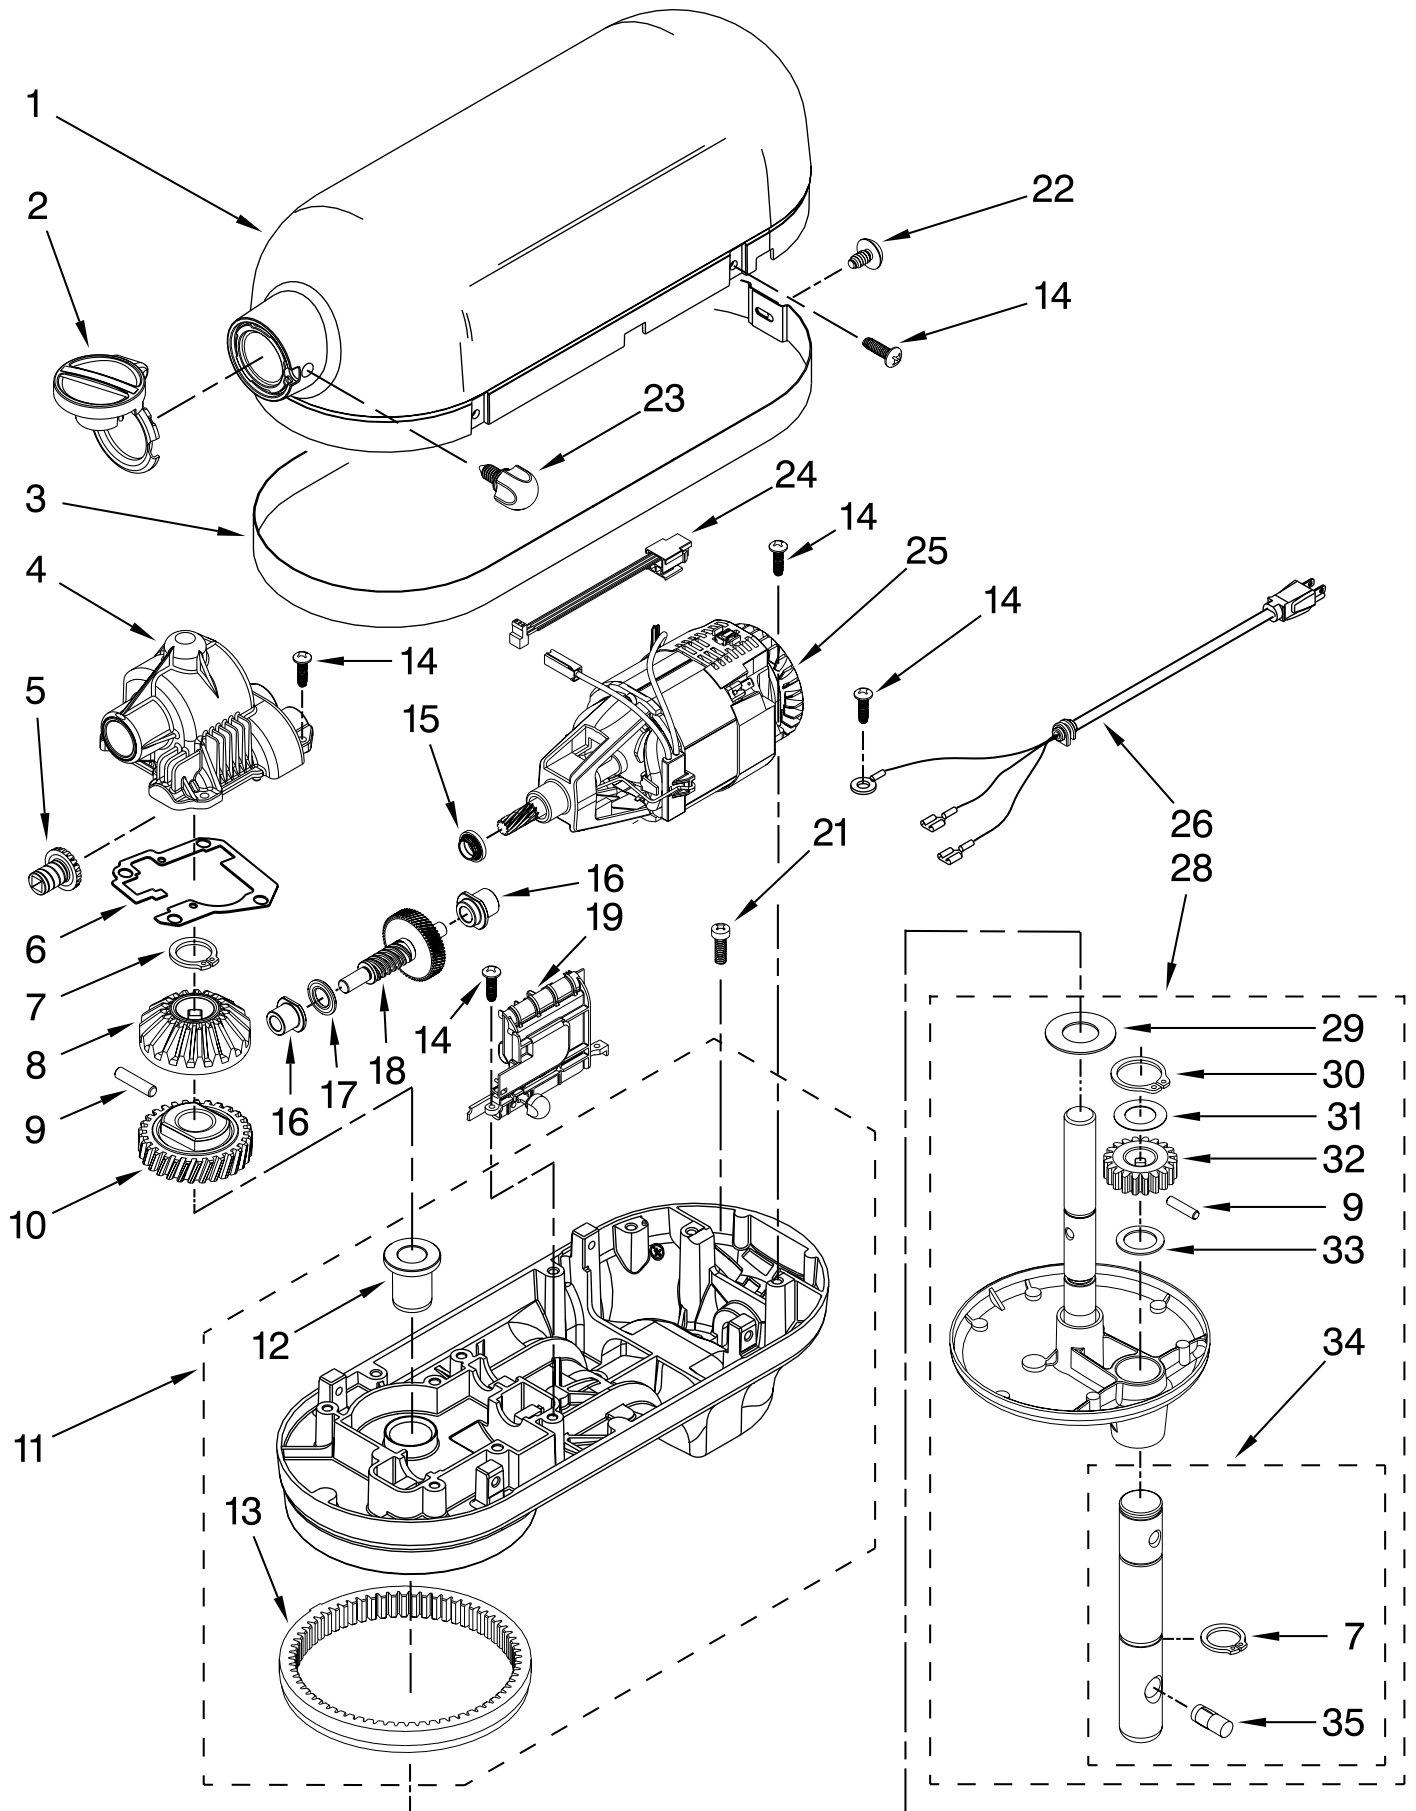

CASE, GEARING AND PLANETARY UNIT

For Models: KP26M1X_5, 4KP26M1X_5, KP26M1XQ_5, KP26M1P_5

FOR ORDERING INFORMATION REFER TO PARTS PRICE LIST

CASE, GEARING AND PLANETARY UNIT

For Models: KP26M1X__5, 4KP26M1X__5, KP26M1XQ__5, KP26M1P__5

Illus. No.	Part No.	DESCRIPTION
1	**	Gearcase Motor Housing
2	9707983	Cap, Attachment Hub, Hinged
3	**	Band, Trim
4	9709125	Transmission Housing
5	9703338	Gear, Attachment Hub Level
6	9709511	Gasket, Transmission Cover
7	9703680	Clip, Retaining
8	9703337	Gear, Bevel
9	9707223	Pin, Retaining
10	9706529	Gear, Worm Follower
11	**	Lower Gearcase
12	16897	Bearing, Lower Center
13	9703339	Gear, Internal
14	3400814	Screw
15	9706247	Seal, Motor Shaft
16		Bearing
	W10170080	Front
	W10170081	Rear
17	9703445	Bearing, Thrust
18	9709231	Gear, Worm
19		Control Assembly
	9706648	Black Knob
	9706649	Grey Knob
21	3400200	Screw
22	3400617	Screw
23		Thumb Screw
	9709194	Black
	9709196	Grey
24	9703312	Sensor, Hall Effect
25	W10247536	Motor (10 Tooth)
26		Cord, Power
	W10164887	White
	W10164888	Black
28	**	Planetary Assembly
29	W10323379	Washer, Fiber
30	9703438	Clip, Retaining
31	9706090	Washer
32	9707627	Gear, Pinion
33	8533910	Washer
34	9708191	Shaft, Agitator
35	9704677	Pin, Groove

**Refer To Page 3
Color Variation Parts