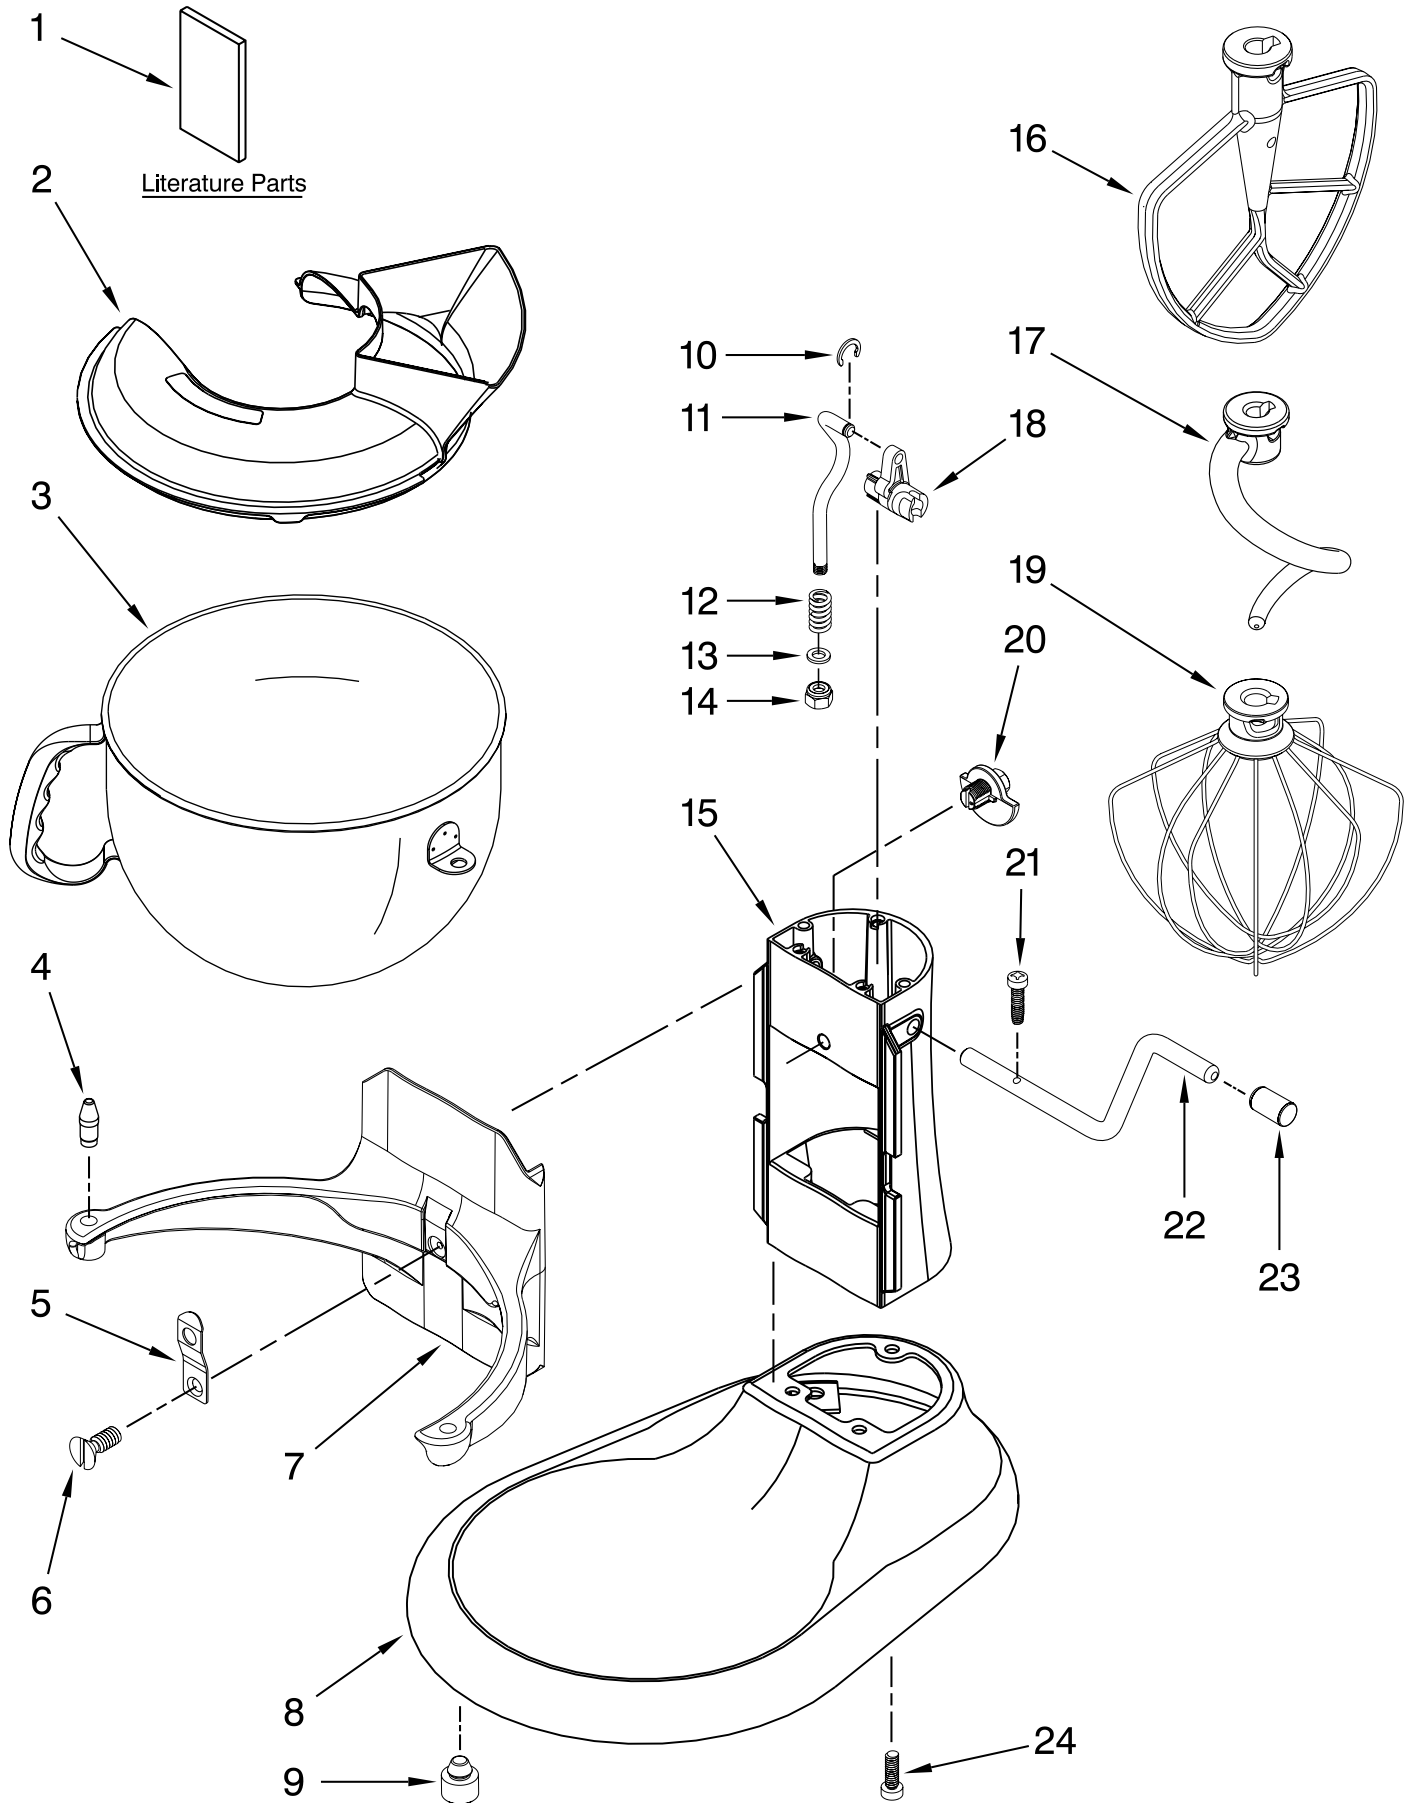

BASE AND PEDESTAL UNIT

For Models: KP26M1X_5, 4KP26M1X_5, KP26M1XQ_5, KP26M1P_5

FOR ORDERING INFORMATION REFER TO PARTS PRICE LIST

BASE AND PEDESTAL UNIT

For Models: KP26M1X__5, 4KP26M1X__5, KP26M1XQ__5, KP26M1P__5

Illus. No.	Part No.	DESCRIPTION
1		Literature Parts Use & Care Guide
	9708307	U.S.
	9708308	Canada
	8212278	Repair Parts List
2	9709924	Shield, Pouring
3	W10245251	Bowl, 6 Qt.
4	240185	Pin, Bowl Locating
5	9703474	Latch, Bowl Spring
6	3400018	Screw
7	**	Bowl Support
8	**	Base and Foot Assembly
9	9708649	Foot, Rubber
10	9703307	Clip
11	9706787	Rod, Bowl Lift
12	9237	Spring
13	9703439	Washer
14	8533907	Nut
15	**	Column Assembly
16	9703485	Beater, Flat
17	9703655	Hook, Dough
18	9706885	Arm, Bowl Lift
19	9703491	Whip, Wire
20	9703426	Cam, Adjusting
21	3400863	Screw
22	9706788	Handle, Bowl Lift
23	9703698	Handle
24	3400200	Screw

**Refer To Page 3
Color Variation Parts