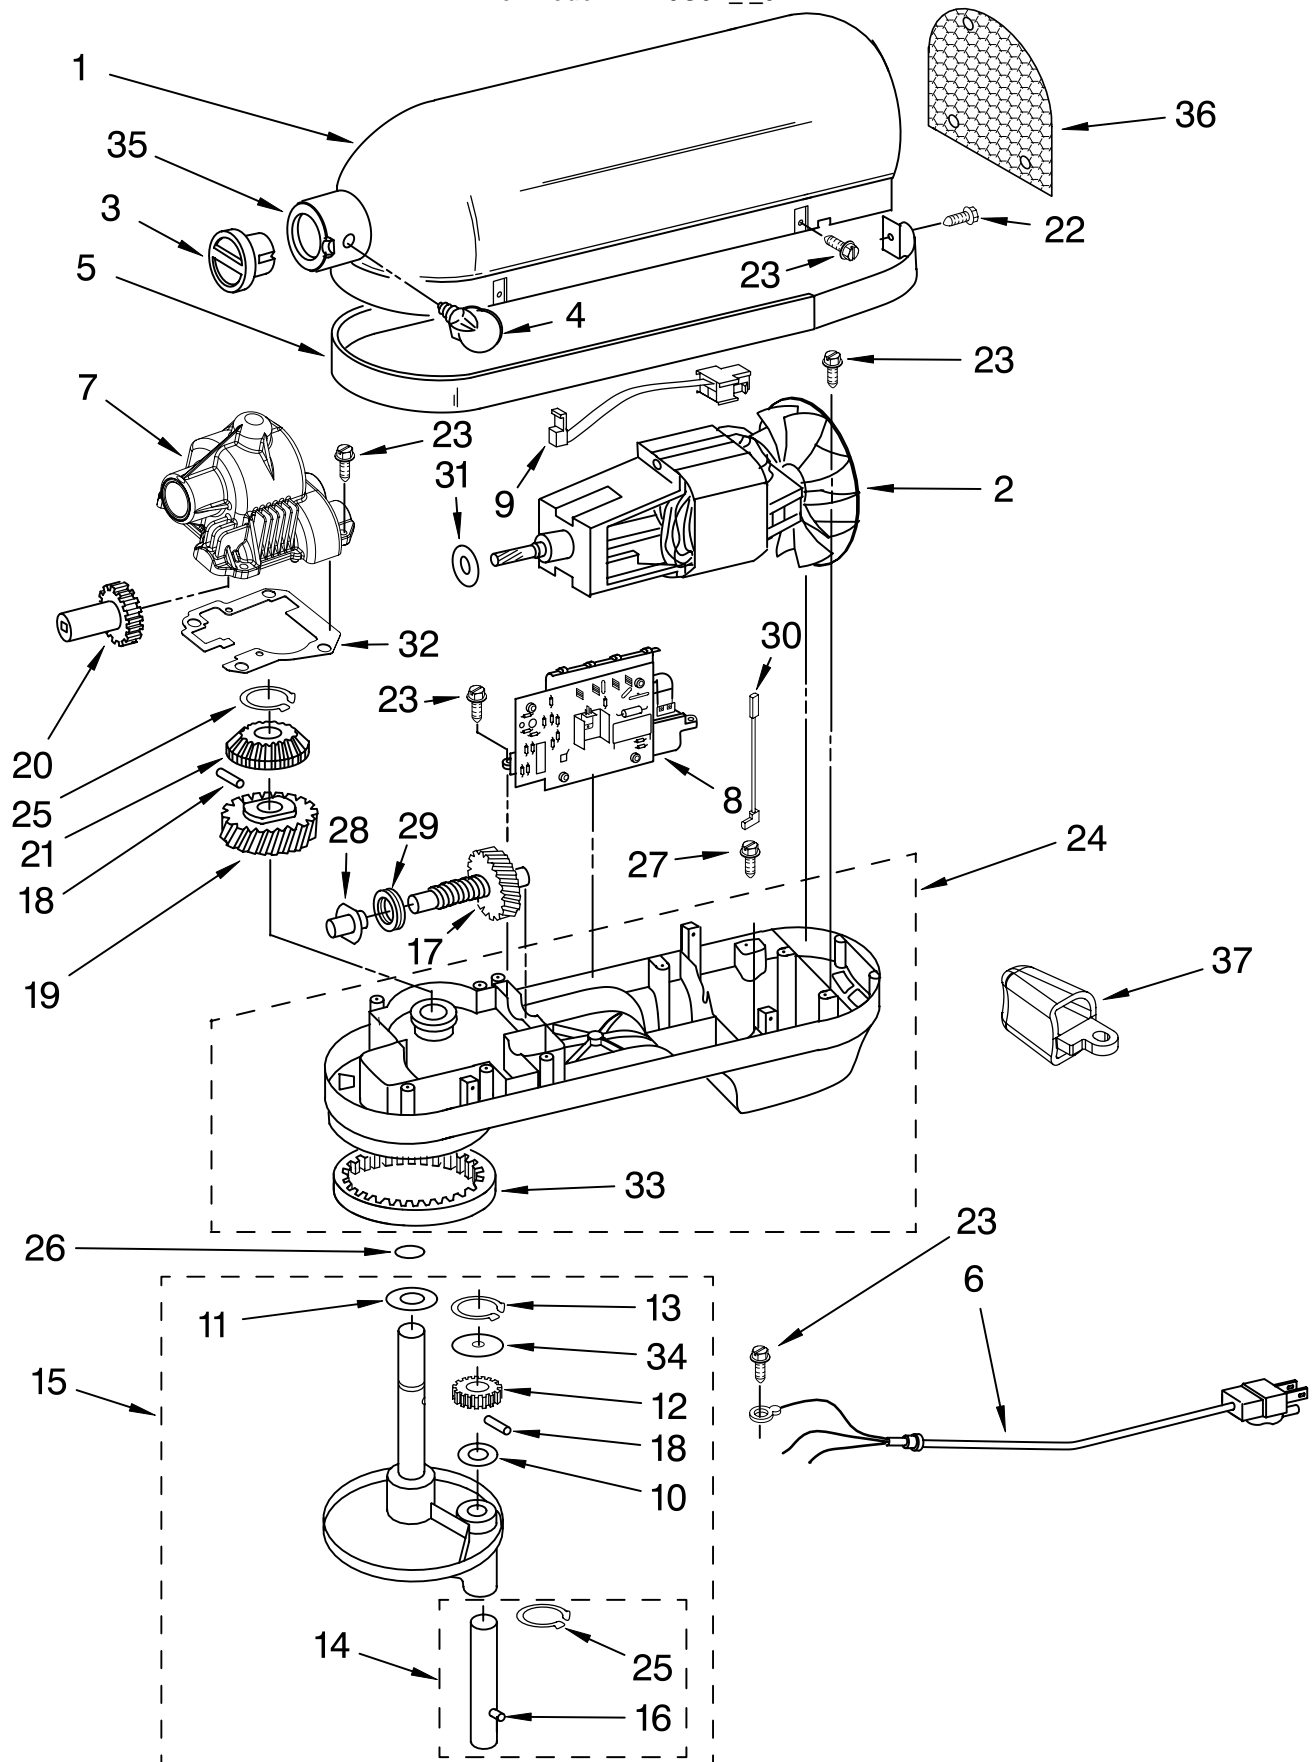

For Model: KM25G0X_5

FOR ORDERING INFORMATION REFER TO PARTS PRICE LIST

CASE, GEARING AND PLANETARY UNIT

For Model: KM25G0X__5

Illus. No.	Part No.	DESCRIPTION	Illus. No.	Part No.	DESCRIPTION	Illus. No.	Part No.	DESCRIPTION
1	9703311	Gearcase Motor Housing	14	9708191	Agitator Shaft Assembly	28		Bearing
2	9707507	Motor (10 Tooth)	15	9708172	Planetary Assembly		9703560	Front
3	242765-2	Cap, Attachemnt Hub	16	9704677	Pin, Groove		9703570	Rear
4	9709194	Thumb Screw	17	9709231	Worm Gear	29	9703445	Thrust Bearing
5	9707795	Band, Trim	18	9707223	Retaining Pin	30	9706036	Lead, Motor to Control
6	9706813	Power Cord	19	9706529	Gear, Worm Follower	31	9706247	Seal, Motor Shaft
7	9709125	Transmission Housing	20	9703338	Gear, Attachment Hub Bevel	32	9709511	Gasket, Transmission
8	9706648	Control Assembly	21	9703337	Gear, Bevel	33	9703339	Gear, Internal
9	9703312	Sensor, Hall Effect	22	3400617	Screw, 6-32 x 1/4	34	8533910	Washer
10	9706090	Washer	23	3400814	Screw, 8-32 x 5/8	35	9706141	Ring, Attachment Hub
11	9703434	Washer, Fiber	24	9707793	Lower Gear Case	36	9706814	Screen, Vent
12	9707627	Gear, Pinion	25	9703680	Retaining Clip	37	9706816	Guard
13	9703438	Retaining Clip	26	67500-55	"O" Ring			
			27	3400200	Screw (3) 1/4 - 20 x 3/4			

FOR ORDERING INFORMATION REFER TO PARTS PRICE LIST

BASE AND PEDESTAL UNIT

For Model: KM25G0X__5

Illus. No.	Part No.	DESCRIPTION
1		Literature Parts
	9707796	Use & Care Guide
	8212279	Repair Parts List
2	9708649	Foot, Rubber (5)
3	9703673	Column Assembly
4	9707633	Bowl Support (Includes Item 18)
5	9703474	Latch, Bowl Spring
6	9706885	Arm, Bowl Lift
7	9706787	Rod, Bowl Lift
8	9703690	Base And Foot Assembly
9	9703439	Washer
10	9237	Spring
11	4159092	Nut
12	9706788	Handle, Bowl Lift
13	3400863	Screw
14	9707681	Bowl (5 Qt)
15	4176045	Beater, Flat
16	9708196	Dough Hook
17	9704310	Wire Whip
18	4162028	Pin, Bowl Locating
20	9703426	Cam, Adjusting
21	3400200	Screw, 1/4-20 x 3/4
22	3400018	Screw, 10-24 x 1/2
23	9703307	Clip