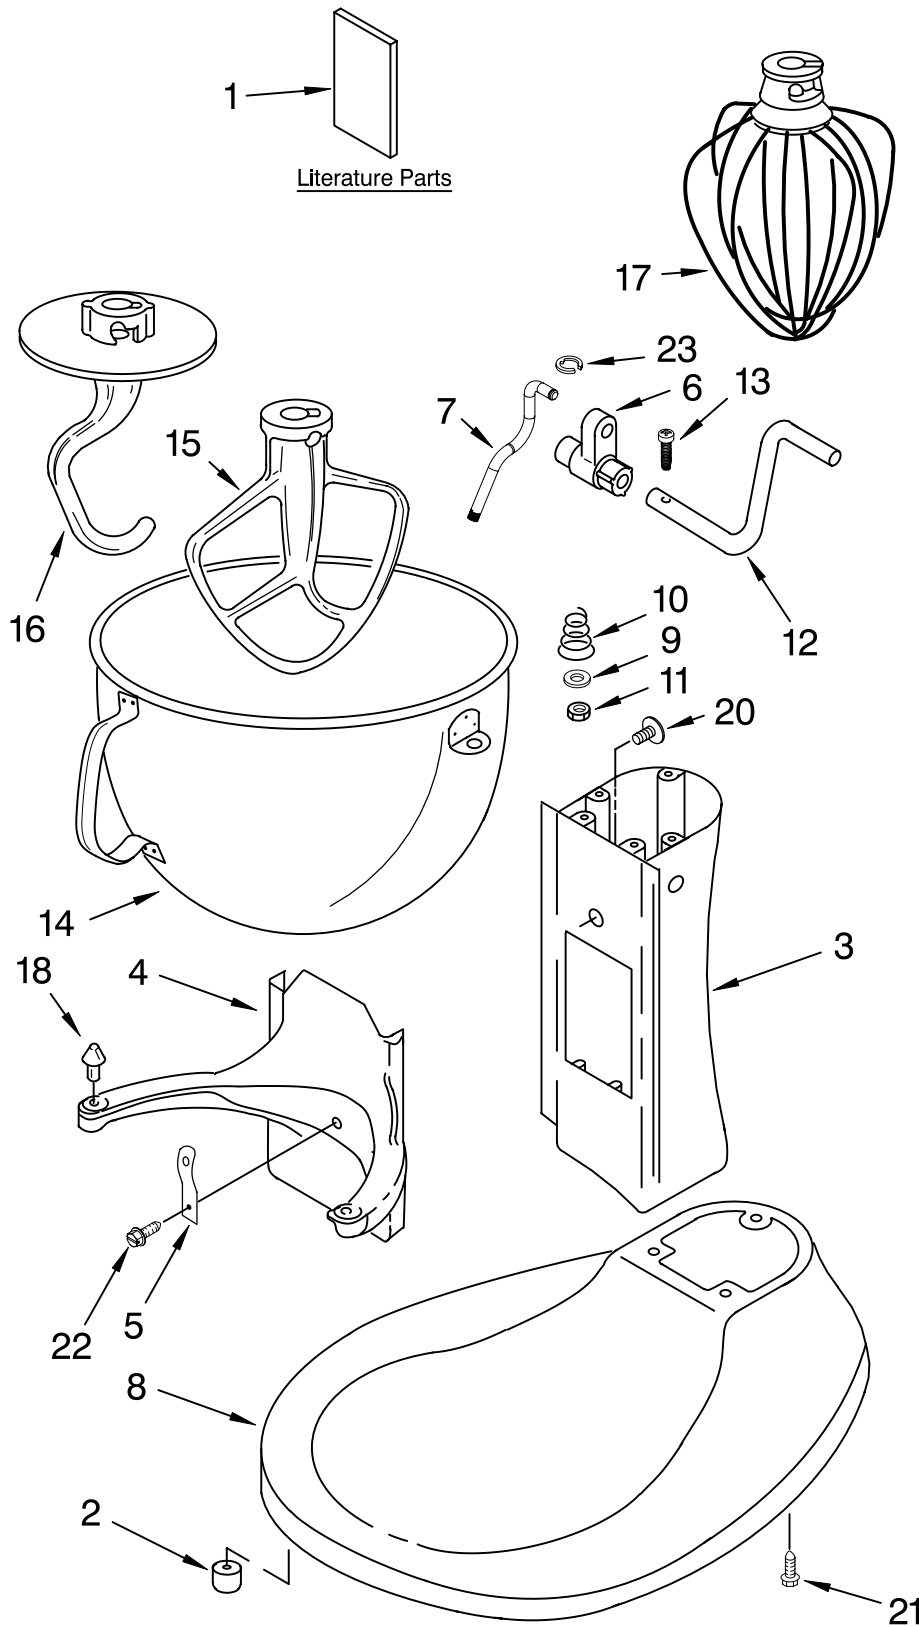

For Model: KM25G0X_5

FOR ORDERING INFORMATION REFER TO PARTS PRICE LIST

CASE, GEARING AND PLANETARY UNIT

For Model: KM25G0X__5

Illus. No.	Part No.	DESCRIPTION	Illus. No.	Part No.	DESCRIPTION	Illus. No.	Part No.	DESCRIPTION
1	9703311	Gearcase Motor Housing	14	9708191	Agitator Shaft Assembly	28		Bearing
2	9707507	Motor (10 Tooth)	15	9708172	Planetary Assembly		9703560	Front
3	242765-2	Cap, Attachemnt Hub	16	9704677	Pin, Groove		9703570	Rear
4	9709194	Thumb Screw	17	9709231	Worm Gear	29	9703445	Thrust Bearing
5	9707795	Band, Trim	18	9707223	Retaining Pin	30	9706036	Lead, Motor to Control
6	9706813	Power Cord	19	9706529	Gear, Worm Follower	31	9706247	Seal, Motor Shaft
7	9709125	Transmission Housing	20	9703338	Gear, Attachment Hub Bevel	32	9709511	Gasket, Transmission
8	9706648	Control Assembly	21	9703337	Gear, Bevel	33	9703339	Gear, Internal
9	9703312	Sensor, Hall Effect	22	3400617	Screw, 6-32 x 1/4	34	8533910	Washer
10	9706090	Washer	23	3400814	Screw, 8-32 x 5/8	35	9706141	Ring, Attachment Hub
11	9703434	Washer, Fiber	24	9707793	Lower Gear Case	36	9706814	Screen, Vent
12	9707627	Gear, Pinion	25	9703680	Retaining Clip	37	9706816	Guard
13	9703438	Retaining Clip	26	67500-55	"O" Ring			
			27	3400200	Screw (3) 1/4 - 20 x 3/4			

FOR ORDERING INFORMATION REFER TO PARTS PRICE LIST

BASE AND PEDESTAL UNIT

For Model: KM25G0X__5

Illus. No.	Part No.	DESCRIPTION
1		Literature Parts
	9707796	Use & Care Guide
	8212279	Repair Parts List
2	9708649	Foot, Rubber (5)
3	9703673	Column Assembly
4	9707633	Bowl Support (Includes Item 18)
5	9703474	Latch, Bowl Spring
6	9706885	Arm, Bowl Lift
7	9706787	Rod, Bowl Lift
8	9703690	Base And Foot Assembly
9	9703439	Washer
10	9237	Spring
11	4159092	Nut
12	9706788	Handle, Bowl Lift
13	3400863	Screw
14	9707681	Bowl (5 Qt)
15	4176045	Beater, Flat
16	9708196	Dough Hook
17	9704310	Wire Whip
18	4162028	Pin, Bowl Locating
20	9703426	Cam, Adjusting
21	3400200	Screw, 1/4-20 x 3/4
22	3400018	Screw, 10-24 x 1/2
23	9703307	Clip