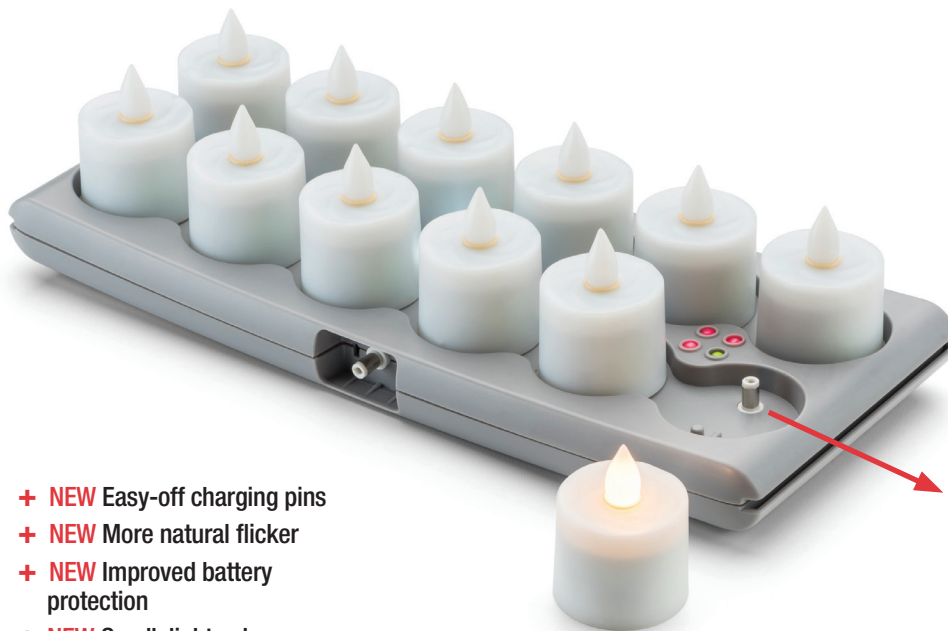

Platinum+ Rechargeable LED Series

Two LED Color Choices

Amber

Candlelight

Rechargeable
NiMh Battery

Up to **18** hrs of light
from a 10 hr charge

One Year
Limited Warranty

1

Platinum+ series by Hollowick, leads the market of Nickel Metal Hydride (NiMh) battery commercial rechargeable systems. Designed specifically to withstand the rigors of foodservice use, the Platinum+ system, available in Amber and Candlelight, is the smart choice for flameless table lighting.

Platinum+ Rechargeable
LED Candles will fit most
Hollowick lamps and holders

- + **NEW** Easy-off charging pins
- + **NEW** More natural flicker
- + **NEW** Improved battery protection
- + **NEW** Candlelight color matches live flame