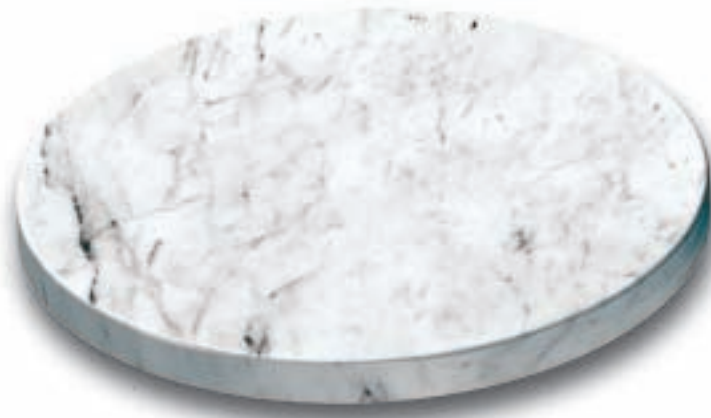

FSRD-9 **CM**

carrara • round disc • 9" x 9" x 0.75"

related items (sold separately)

	PDRD-275	2.75" high pedestal
	PDRD-375	3.75" high pedestal
	PDRD-475	4.75" high pedestal

product numbers

FSRD-9-M10  **black**

FSRD-9-M20  **white**

description

Stunning and exquisite, the marble pattern of our Carrara Composite Melamine is unlike anything you have ever seen before. Rich and flowing, our unique technique utilizes imagery from real Carrara marble to achieve detail, depth, and an overall surreal representation of true Italian sheet. Disc is pedestal ready.

product category trays & platters

line name carrara

quick description disc

shape round

case pack 10

dimensions

<i>specs</i>	<i>us</i>	<i>metric</i>
length	9 in	22.9 cm
width	9 in	22.9 cm
height	0.75 in	1.9 cm
item capacity	-	-
max temp	248°F	120°C