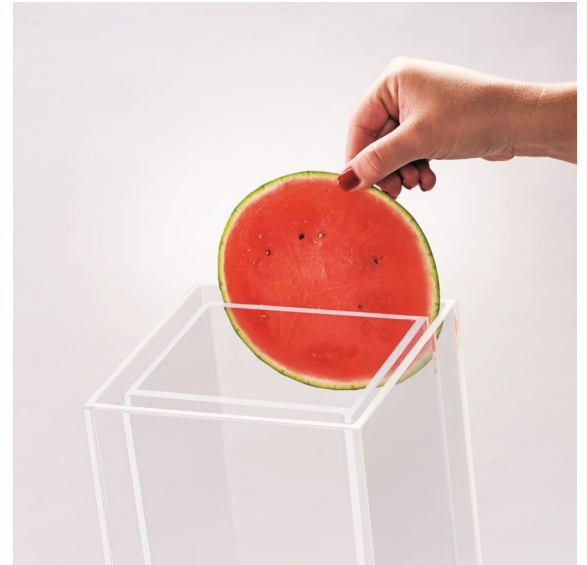

# Dispenser with Decorative / INFUSION WALL

3697-3-60

3697-3-96

3/8" slot for fruit

Item: 3697-3-60 (Bamboo) | 3697-3-96 (Midnight Bamboo)

- Overall Product Dimensions: 8 1/4"W x 9 3/4"D x 25 3/4"H
- Product Break Down:
  - Base Made of: Bamboo
  - Beverage Tank Made of: Acrylic
  - 3 Gallon capacity
  - Infuses liquids
  - Fruit must be thinly sliced
  - Removable inner chamber for easy cleaning
  - Care Instructions for Bases: Wipe with soft cloth or use mild wood cleaner such as Pledge. For added care use PLUSH Wood Cleaner and Restorer
  - Care Instructions for Beverage Tanks: Hand wash with mild detergent
- Country of Origin: Mexico